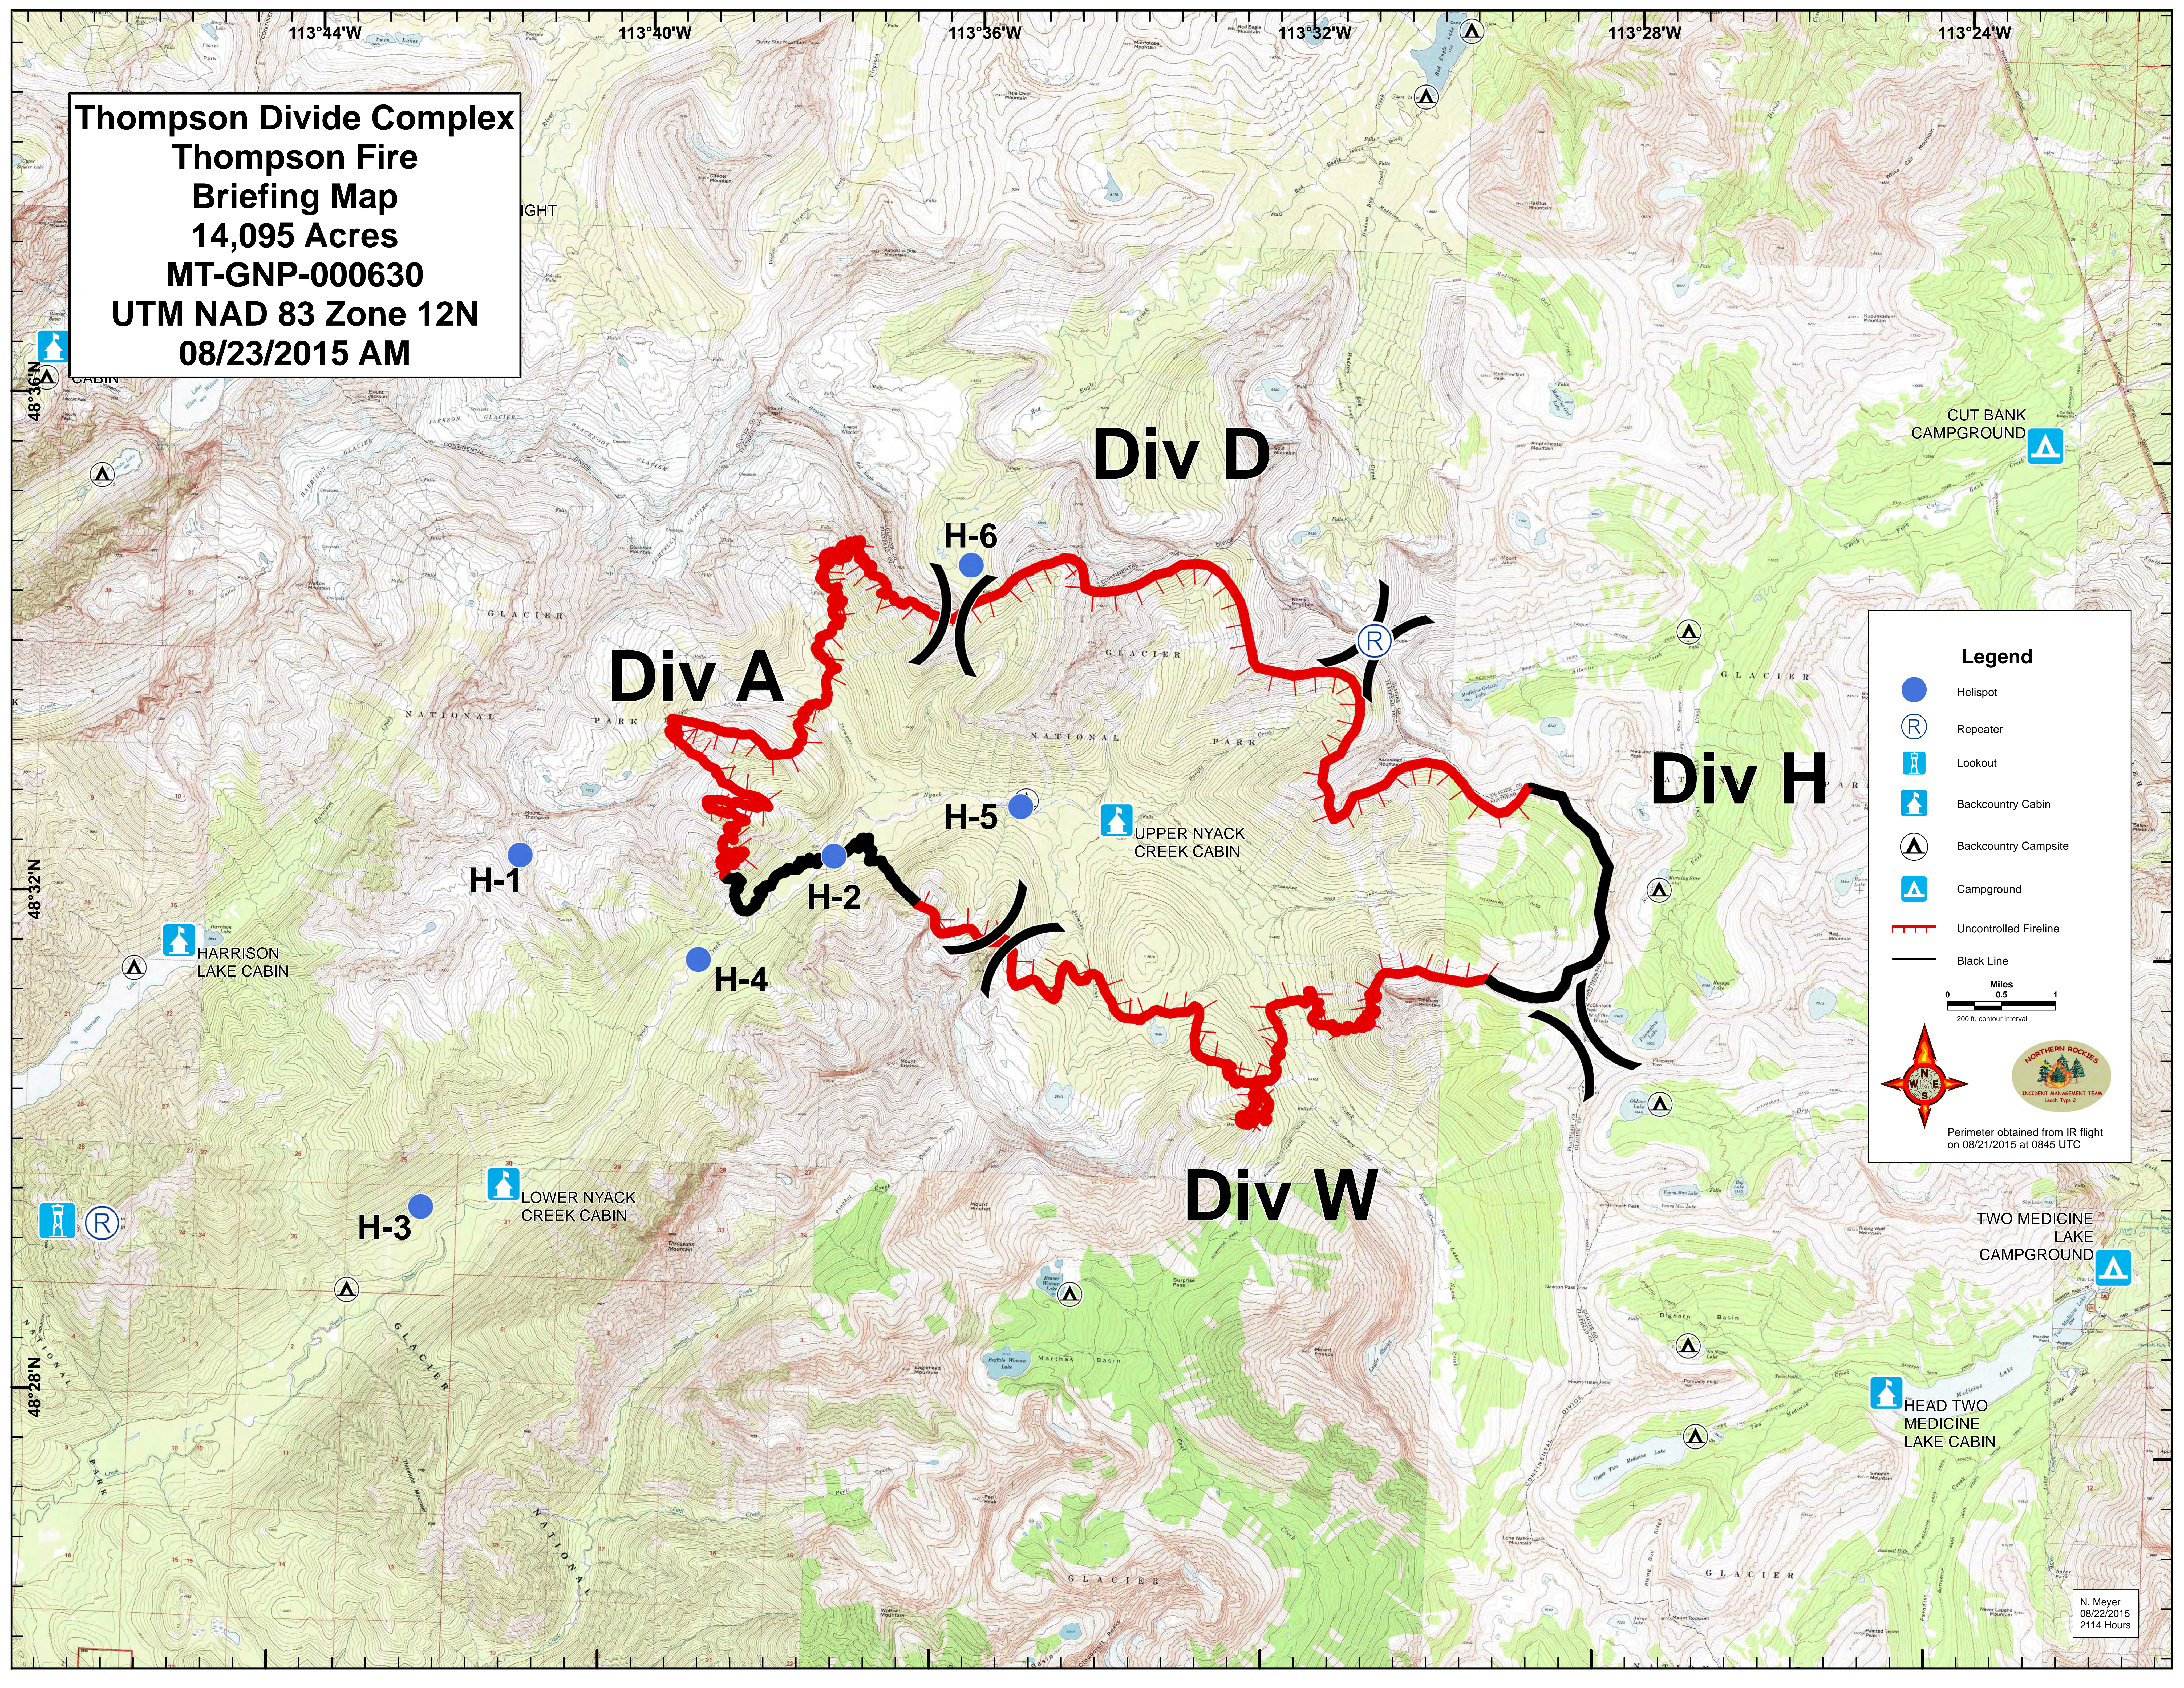

Thompson Divide Complex
Thompson Fire
Briefing Map
14,095 Acres
MT-GNP-000630
UTM NAD 83 Zone 12N
08/23/2015 AM

Legend

- Helispot
- Ⓡ Repeater
- 🏠 Lookout
- 🏠 Backcountry Cabin
- Ⓜ Backcountry Campsite
- 🏠 Campground
- 🔴 Uncontrolled Fireline
- Black Line

0 0.5 1
Miles
200 ft. contour interval

Perimeter obtained from IR flight on 08/21/2015 at 0845 UTC