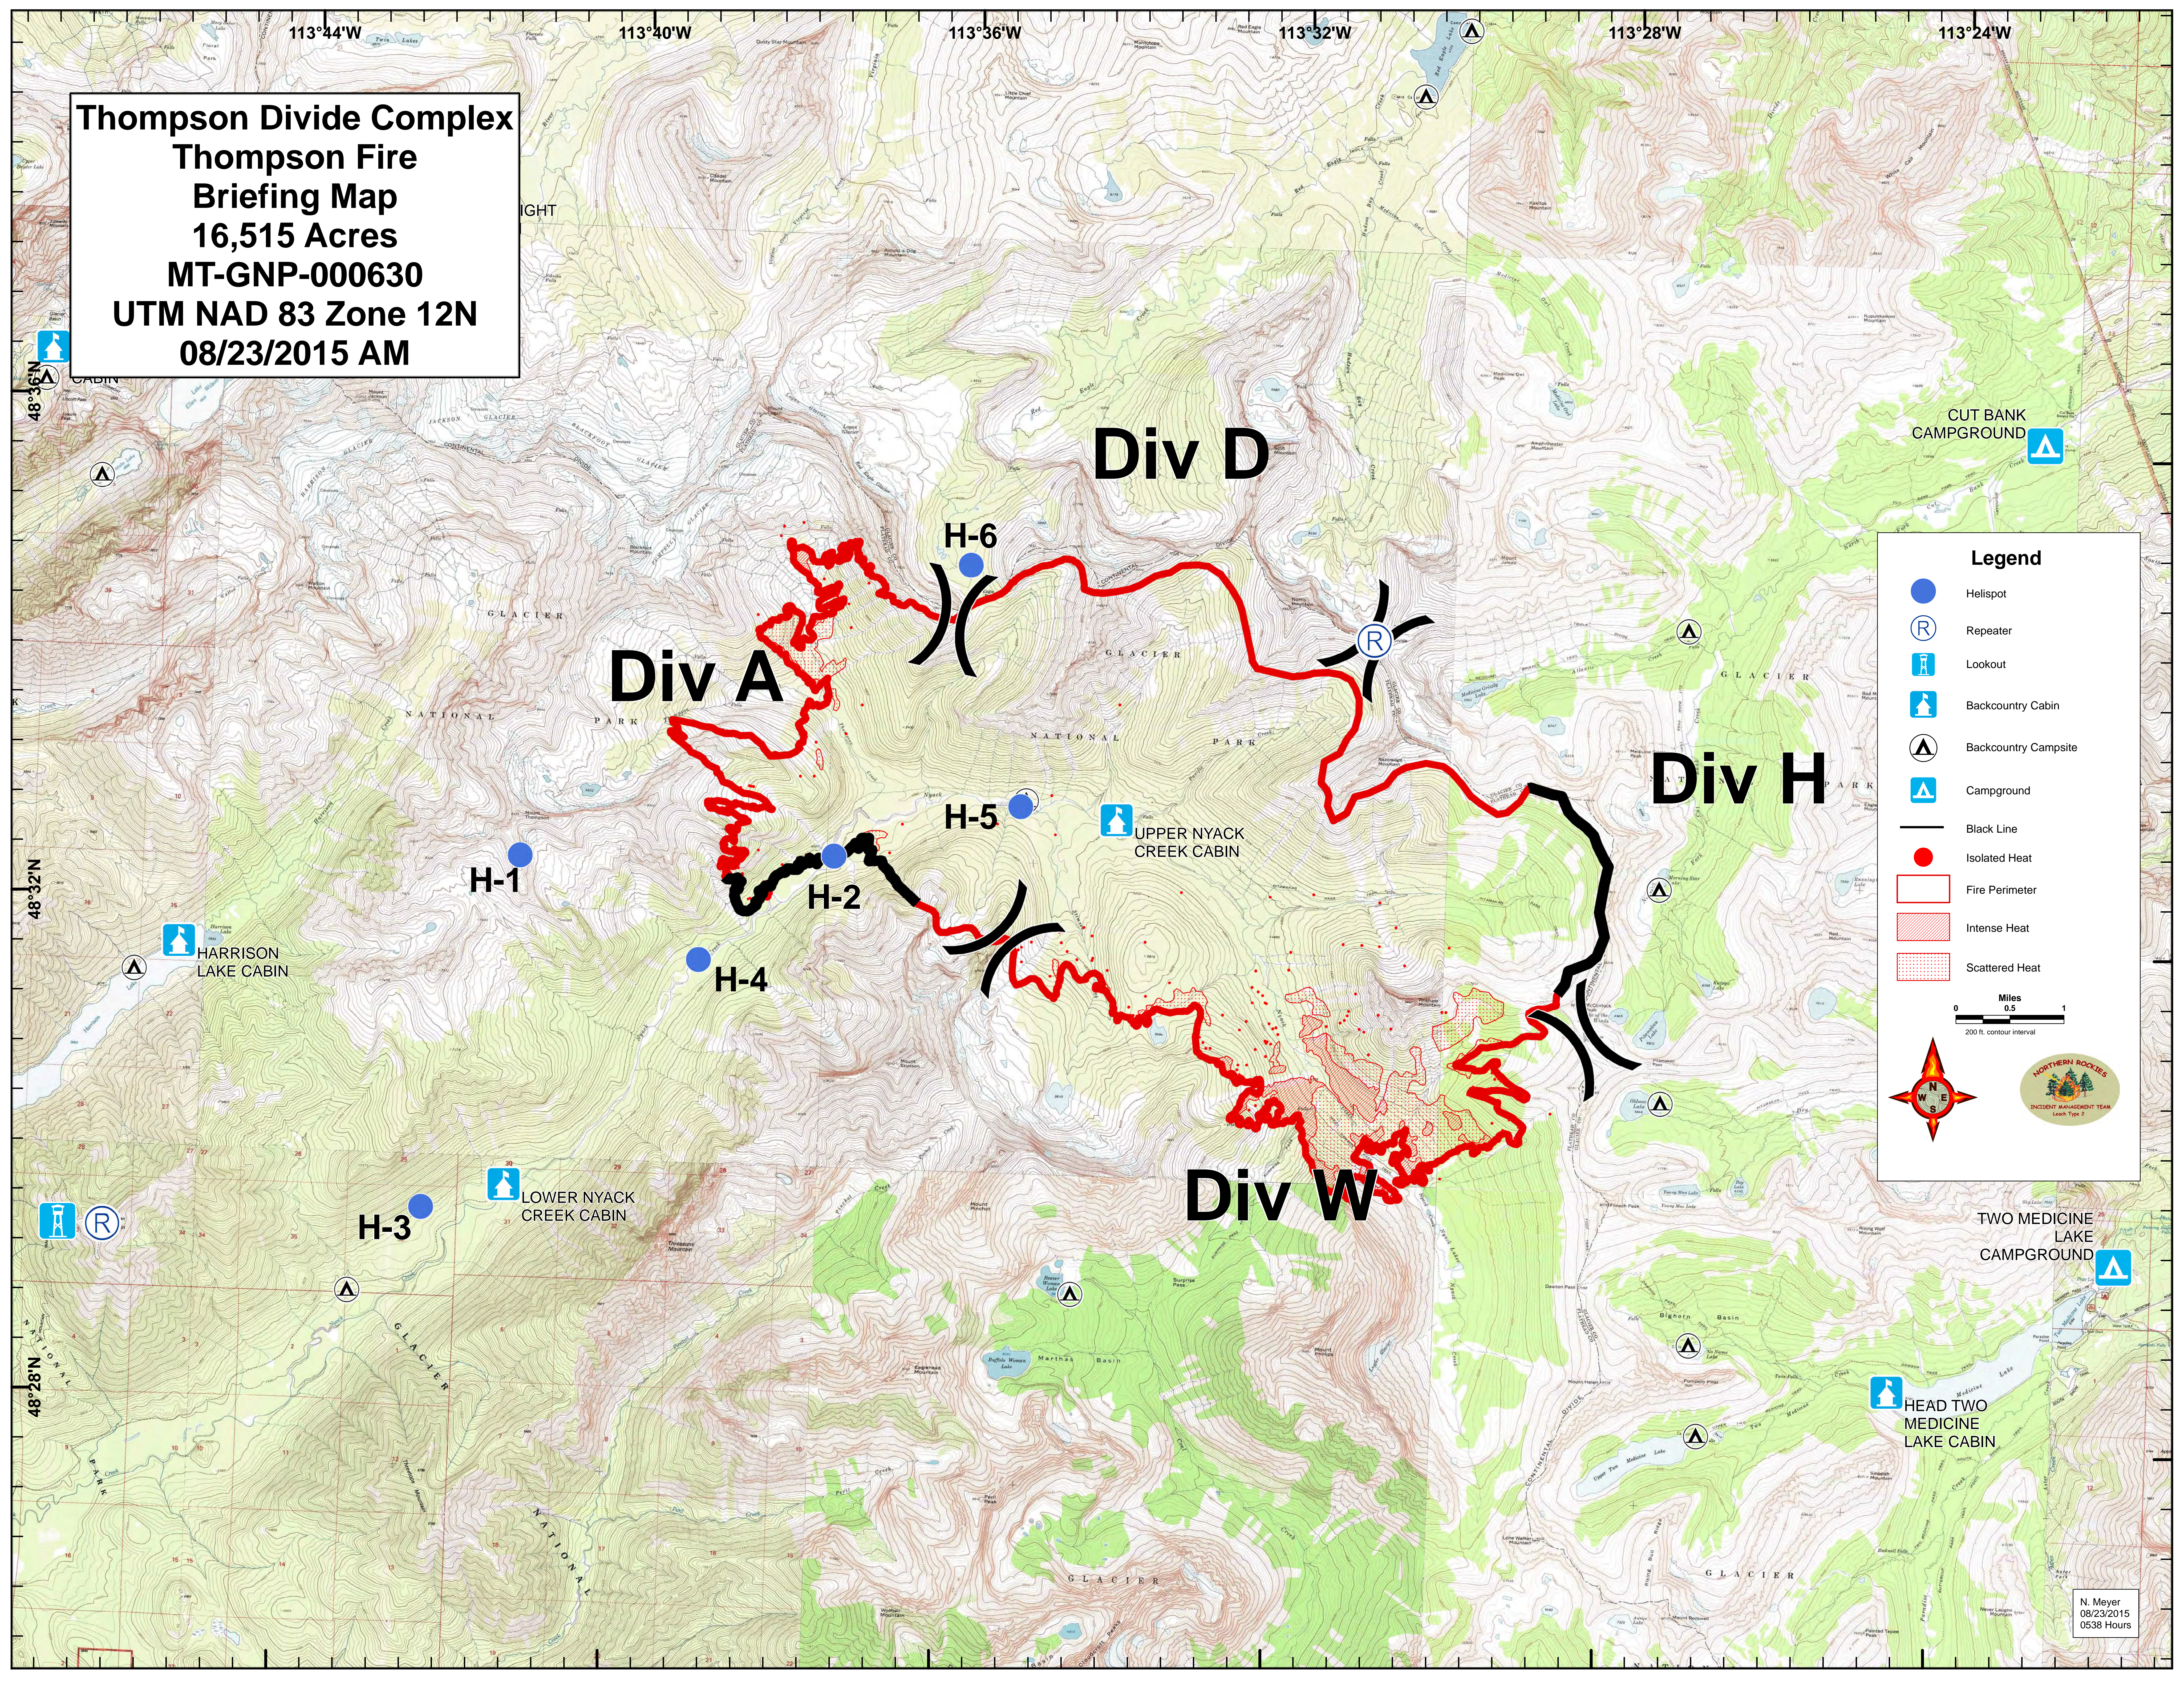

Thompson Divide Complex
Thompson Fire
Briefing Map
16,515 Acres
MT-GNP-000630
UTM NAD 83 Zone 12N
08/23/2015 AM

Legend

- Helispot
- Repeater
- Lookout
- Backcountry Cabin
- Backcountry Campsite
- Campground
- Black Line
- Isolated Heat
- Fire Perimeter
- Intense Heat
- Scattered Heat

Miles 0 0.5 1
200 ft. contour interval

N. Meyer
08/23/2015
0538 Hours