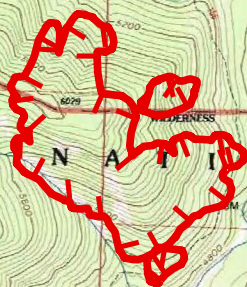

**Thompson Divide Complex**  
**Granite Fire**  
**IAP Map**  
**176 Acres**  
**MT-GNP-000630**  
**NAD 83 UTM Zone 12N**  
**08/23/2015**  
**Day Shift**  
**Page 3**

**Challenge Cabin**

**DP-50**

**Patrol Ridge Repeater**

**Legend**

Drop Point

Repeater

Uncontrolled Fire Line

Perimeter obtained from IR flight on 08/21/2015 at 0845 hrs UTC

N. Meyer  
 08/22/2015  
 1511 Hours