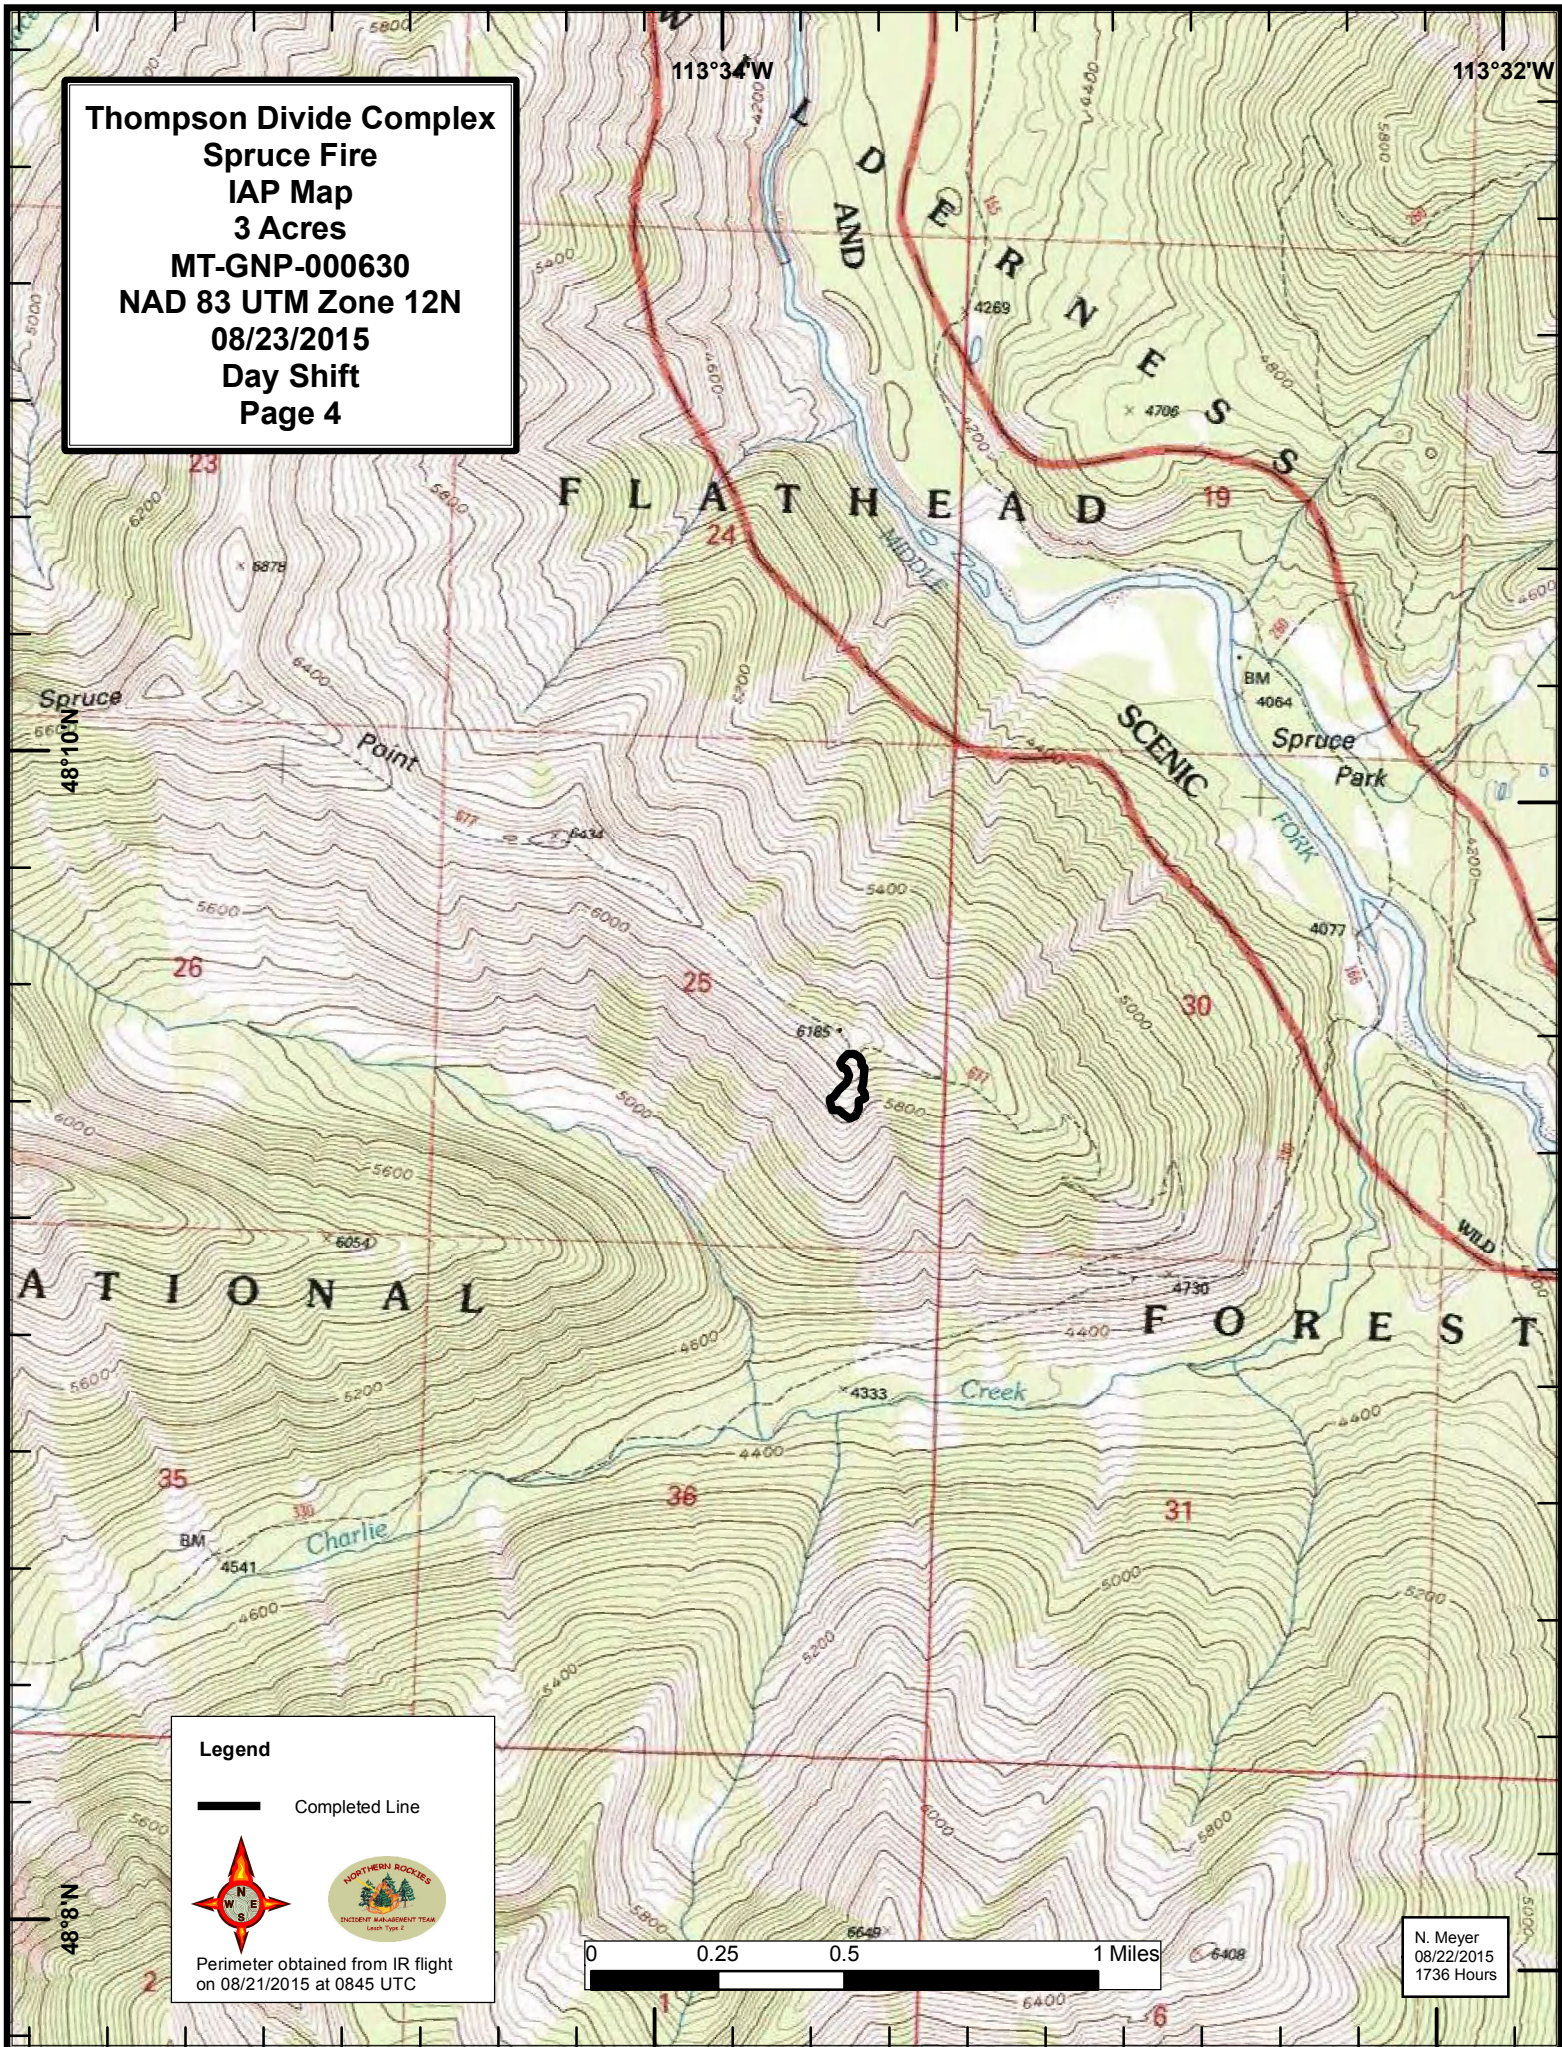

Thompson Divide Complex
Spruce Fire
IAP Map
3 Acres
MT-GNP-000630
NAD 83 UTM Zone 12N
08/23/2015
Day Shift
Page 4

Legend

 Completed Line

Perimeter obtained from IR flight
 on 08/21/2015 at 0845 UTC

N. Meyer
 08/22/2015
 1736 Hours