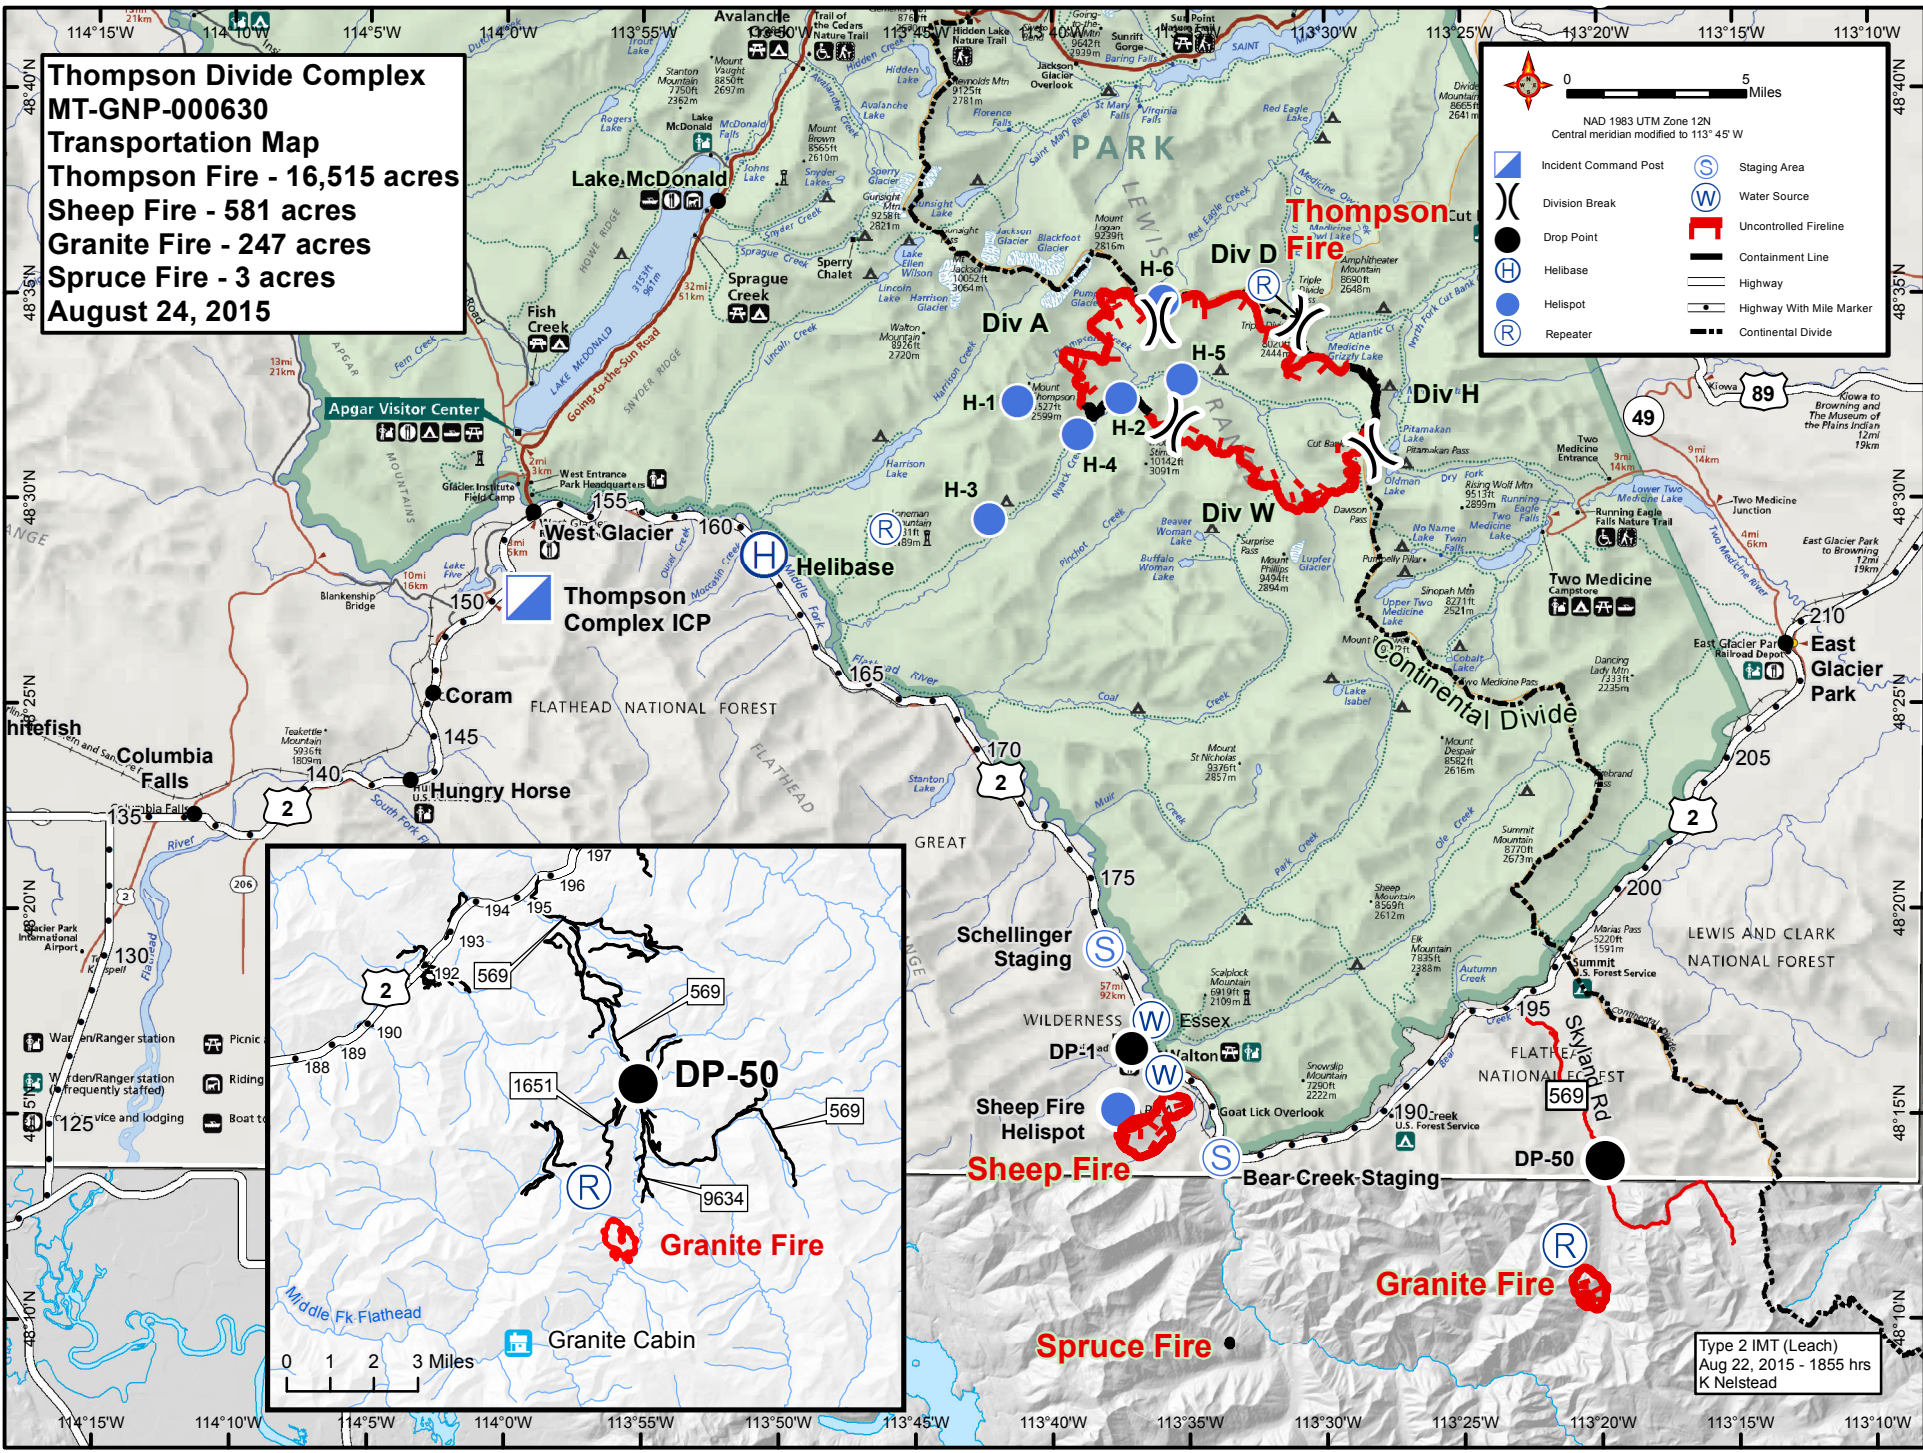

Thompson Divide Complex
MT-GNP-000630
Transportation Map
Thompson Fire - 16,515 acres
Sheep Fire - 581 acres
Granite Fire - 247 acres
Spruce Fire - 3 acres
August 24, 2015

To St Mary

NAD 1983 UTM Zone 12N
 Central meridian modified to 113°45'W

Type 2 IMT (Leach)
 Aug 22, 2015 - 1855 hrs
 K Nelstead

To Whitfish
 To Kalispell

To Browning