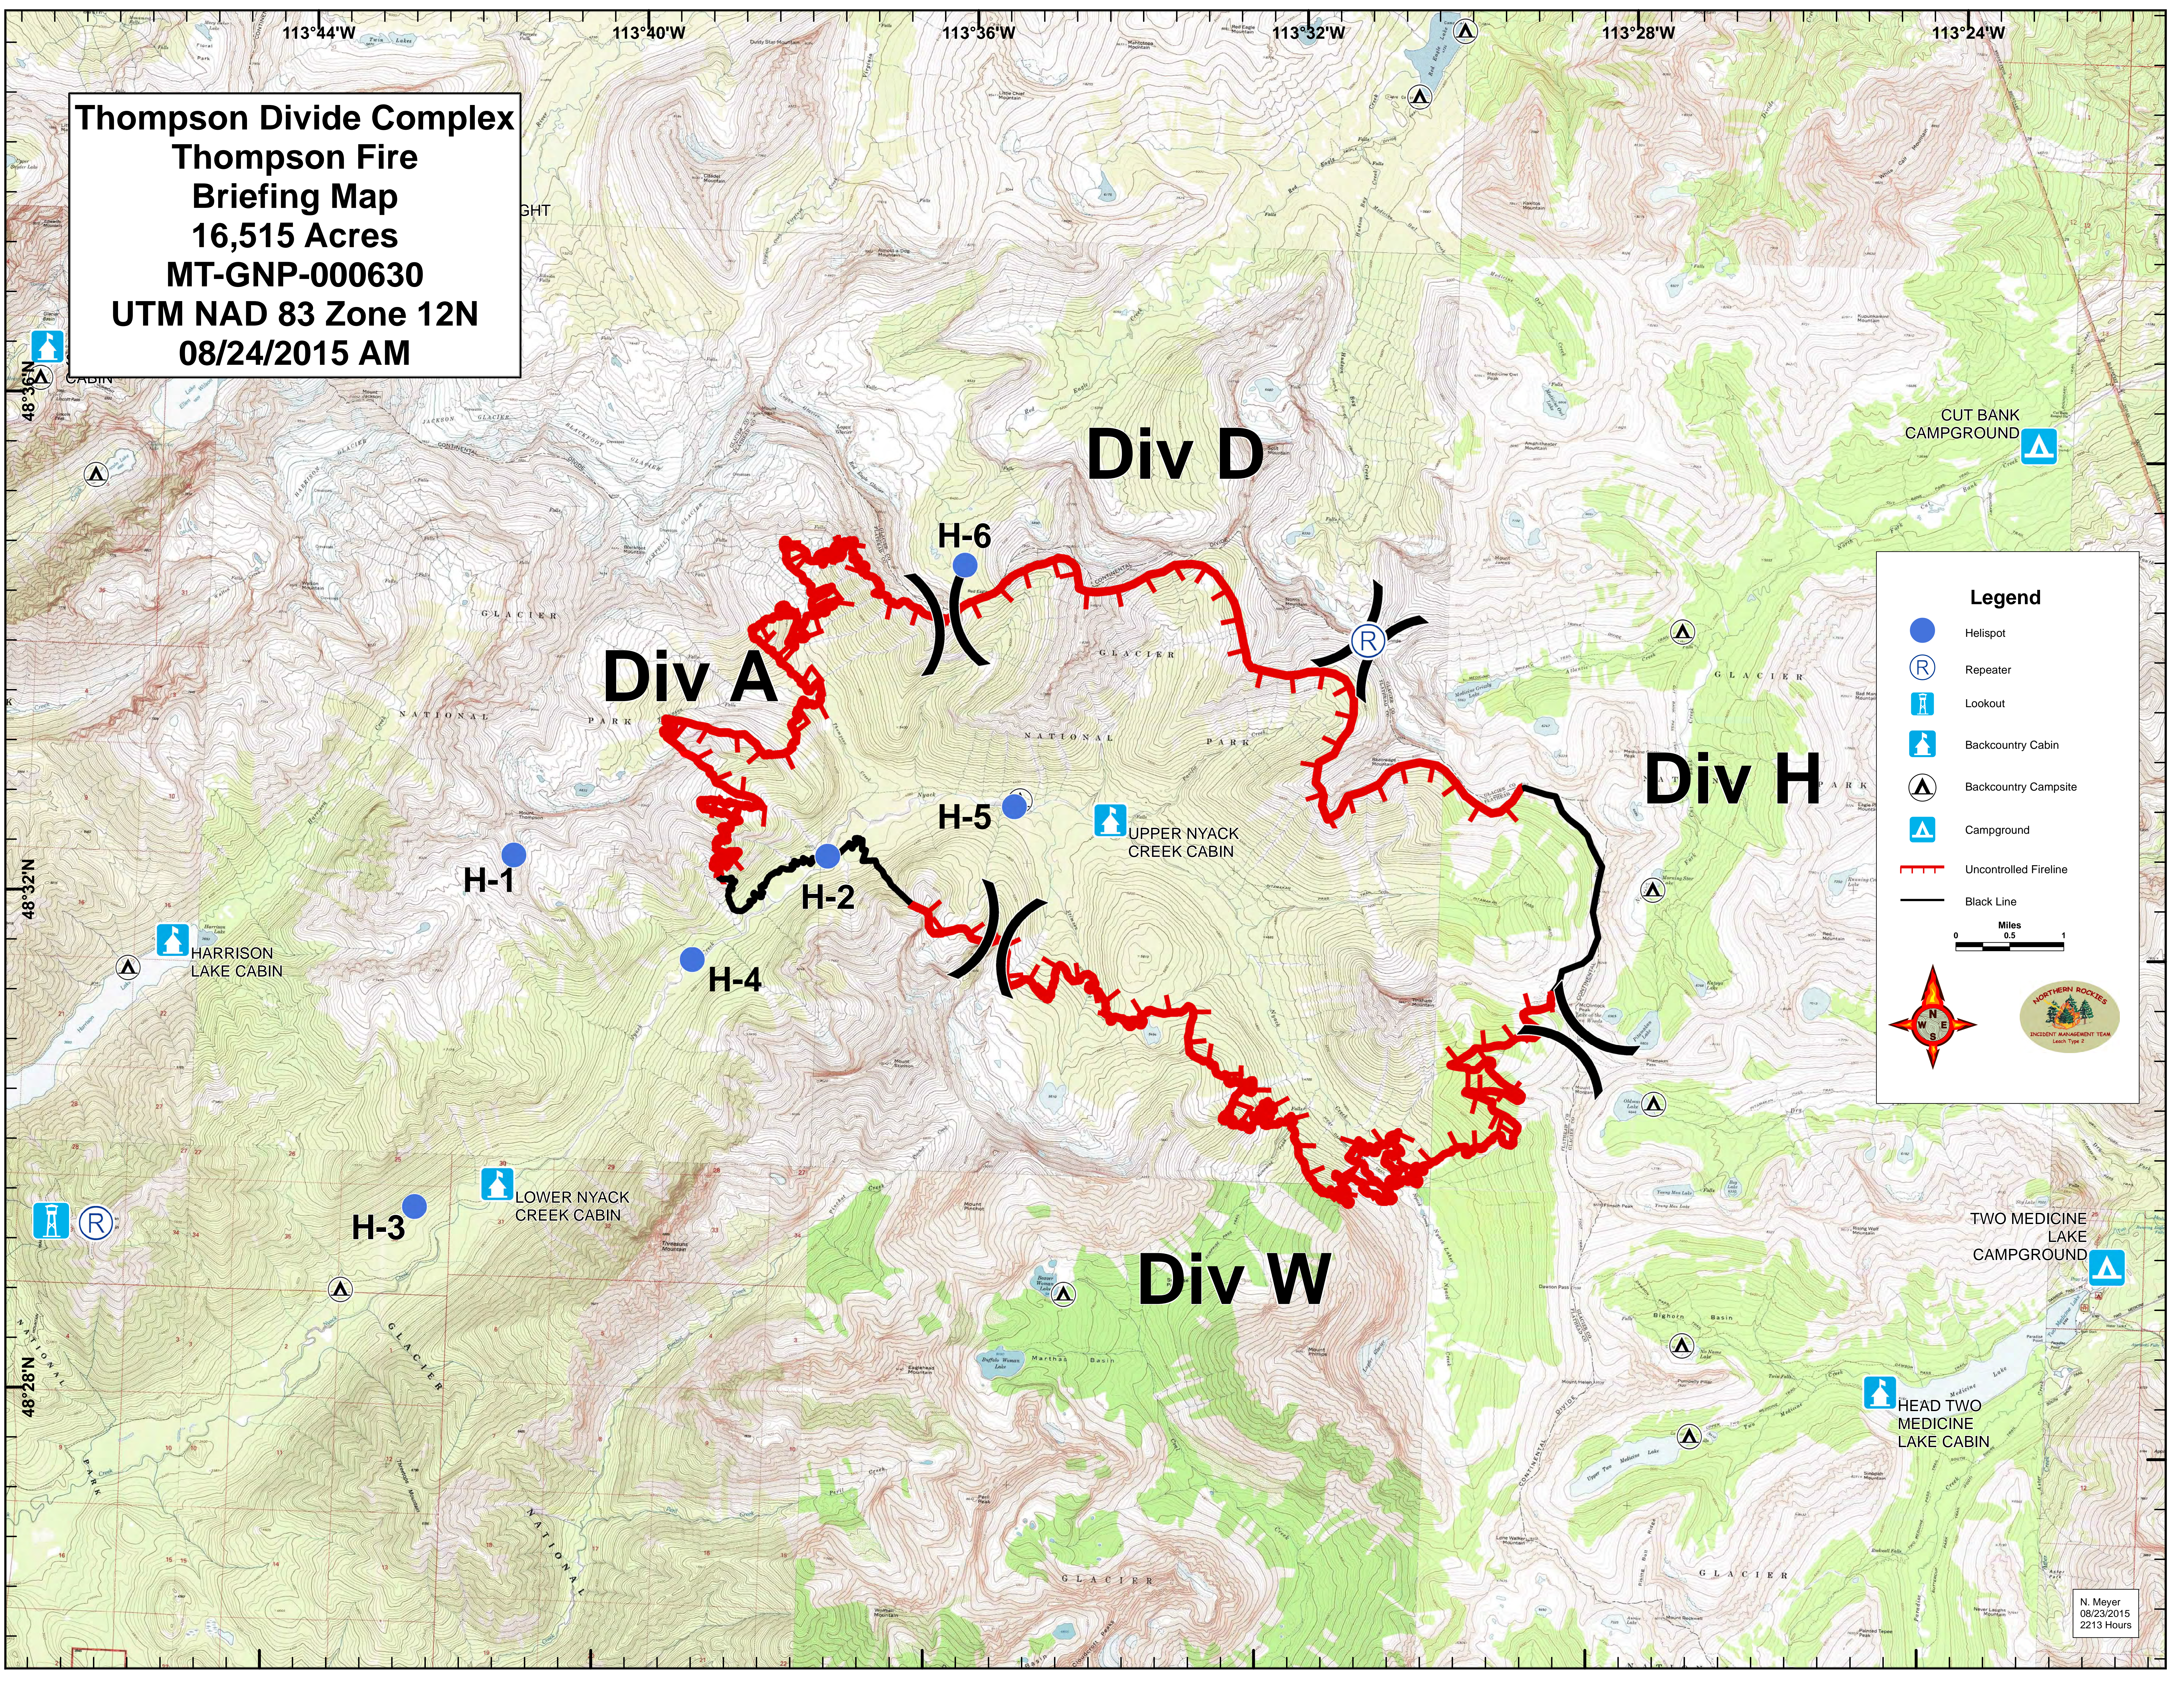

Thompson Divide Complex
Thompson Fire
Briefing Map
16,515 Acres
MT-GNP-000630
UTM NAD 83 Zone 12N
08/24/2015 AM

Legend

- Helispot
- Ⓡ Repeater
- 🏠 Lookout
- 🏠 Backcountry Cabin
- Ⓜ Backcountry Campsite
- Ⓜ Campground
- Uncontrolled Fireline
- Black Line

0 0.5 1 Miles

NORTHERN ROCKIES
INCIDENT MANAGEMENT TEAM
Level Type 2