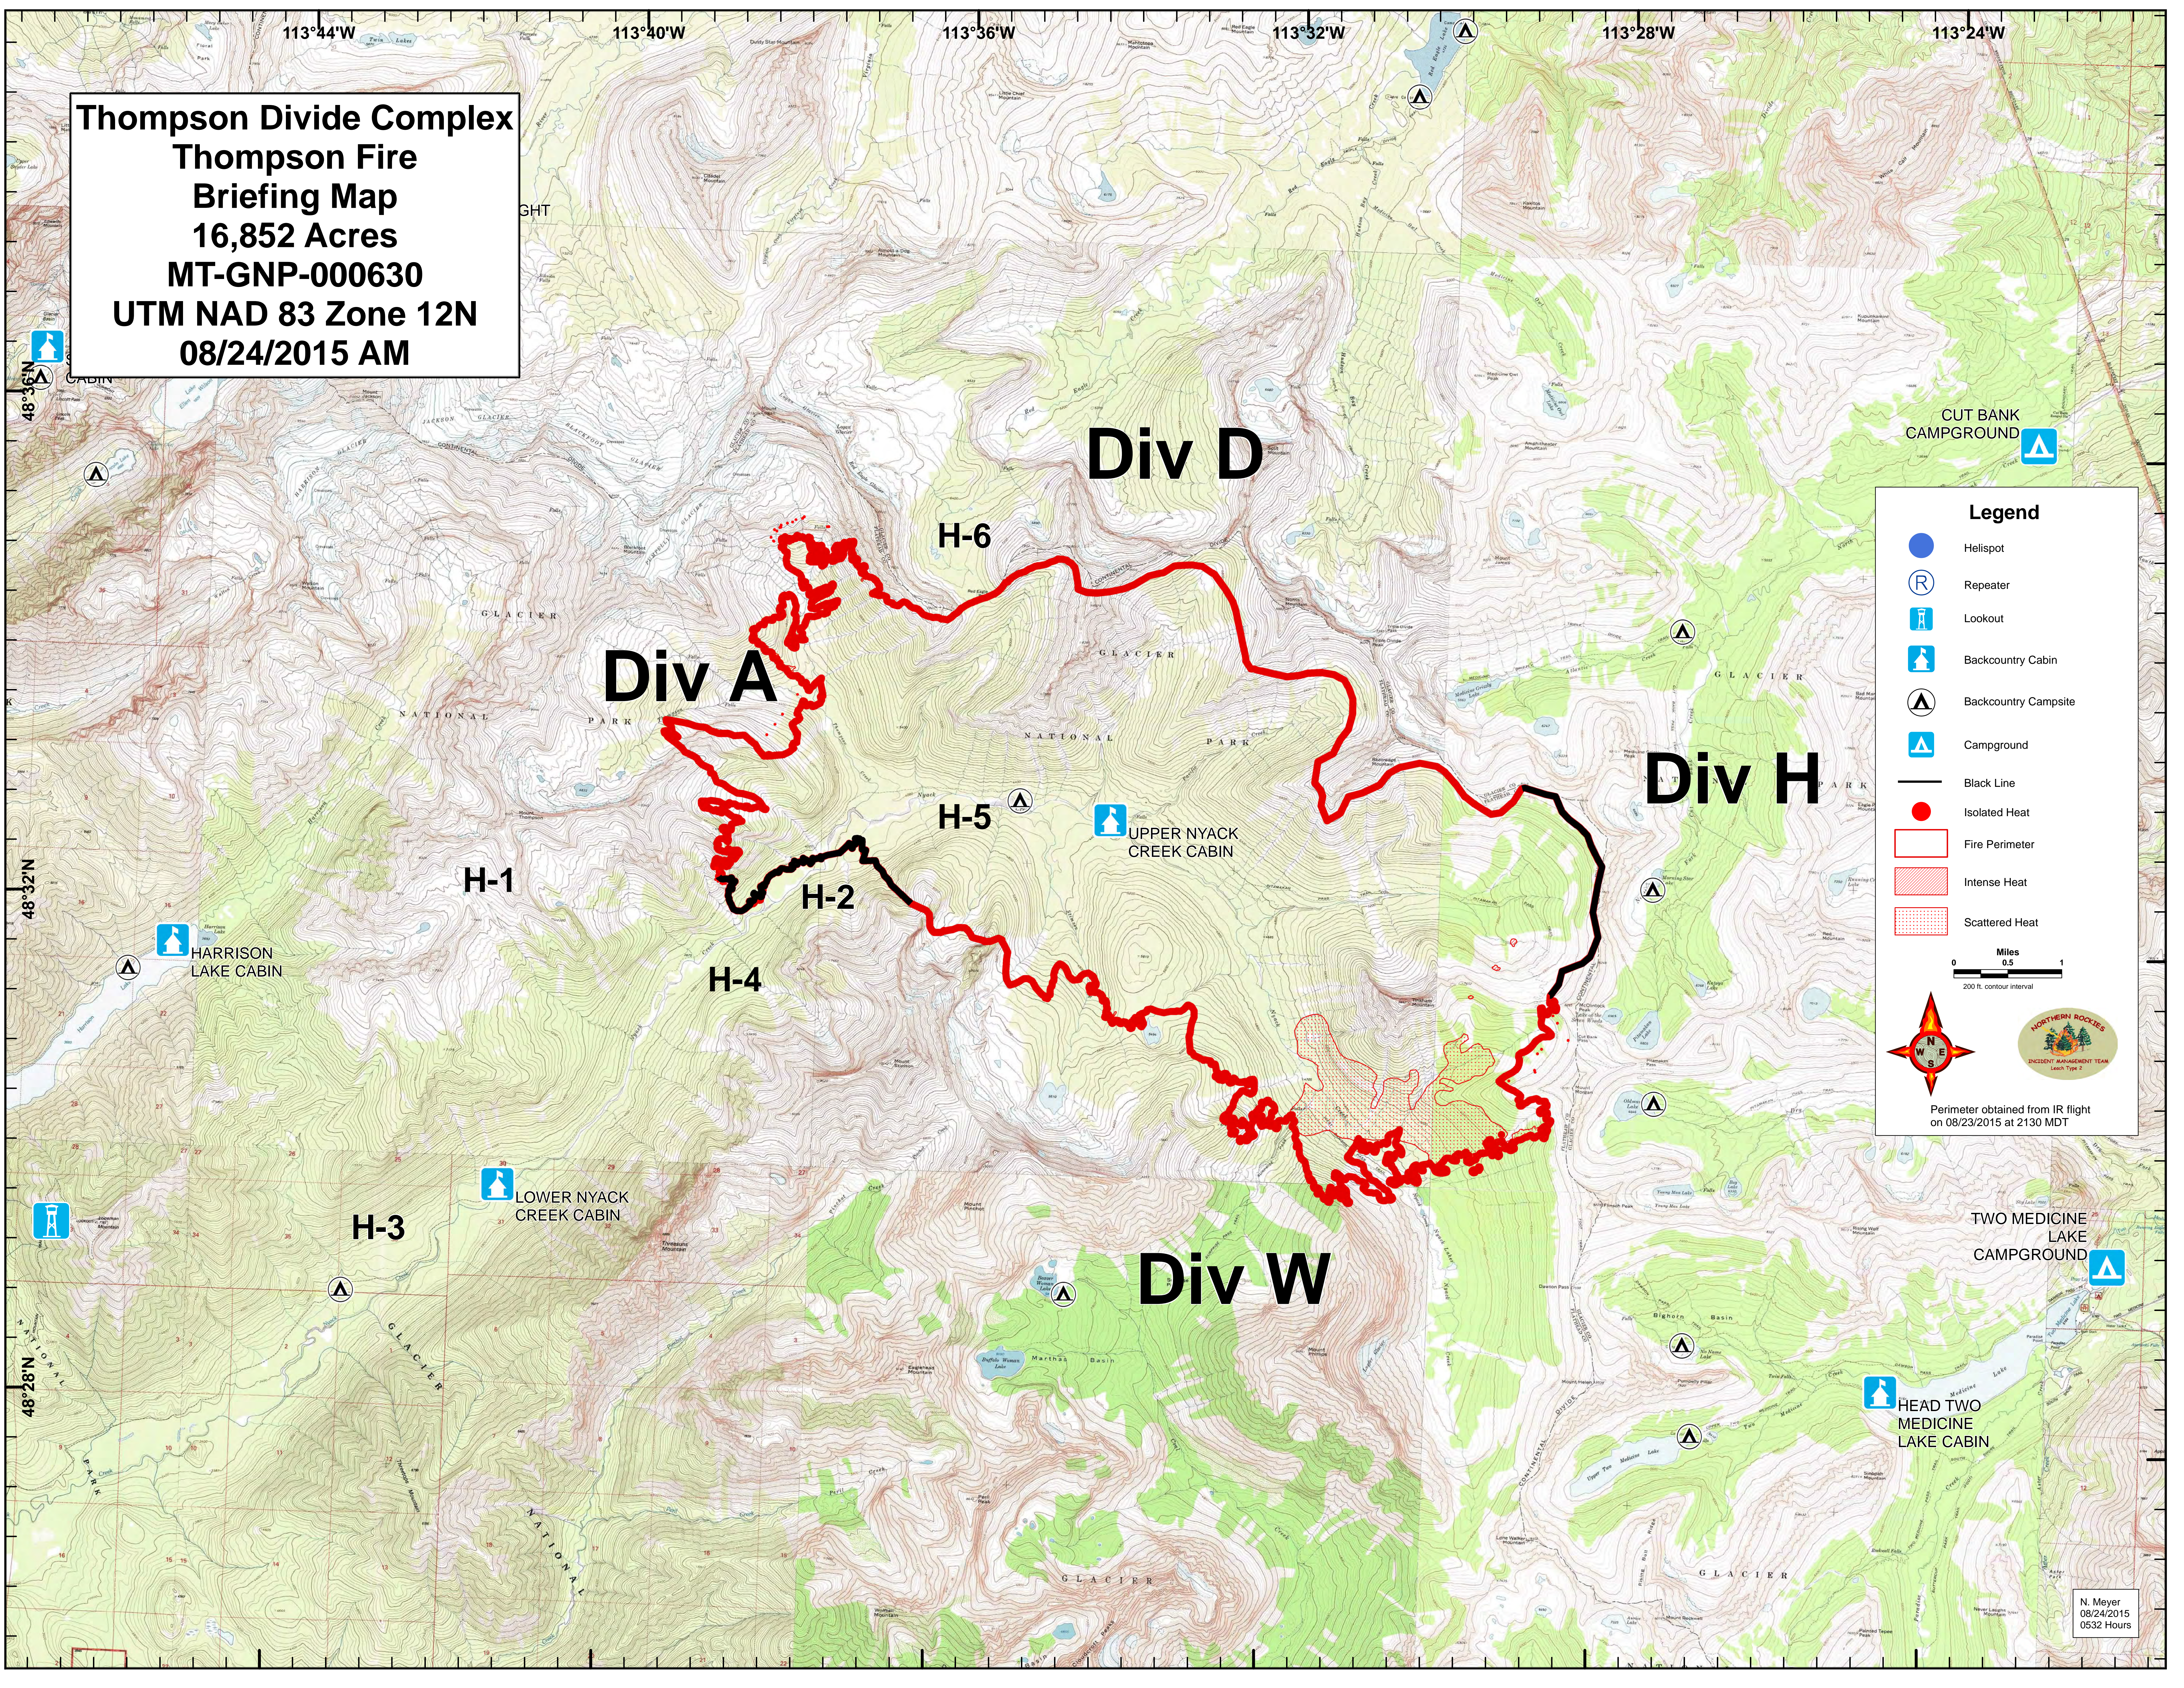

Thompson Divide Complex
Thompson Fire
Briefing Map
16,852 Acres
MT-GNP-000630
UTM NAD 83 Zone 12N
08/24/2015 AM

Legend

- Helispot
- Repeater
- Lookout
- Backcountry Cabin
- Backcountry Campsite
- Campground
- Black Line
- Isolated Heat
- Fire Perimeter
- Intense Heat
- Scattered Heat

0 0.5 1 Miles
 200 ft. contour interval

Perimeter obtained from IR flight on 08/23/2015 at 2130 MDT

N. Meyer
 08/24/2015
 0532 Hours