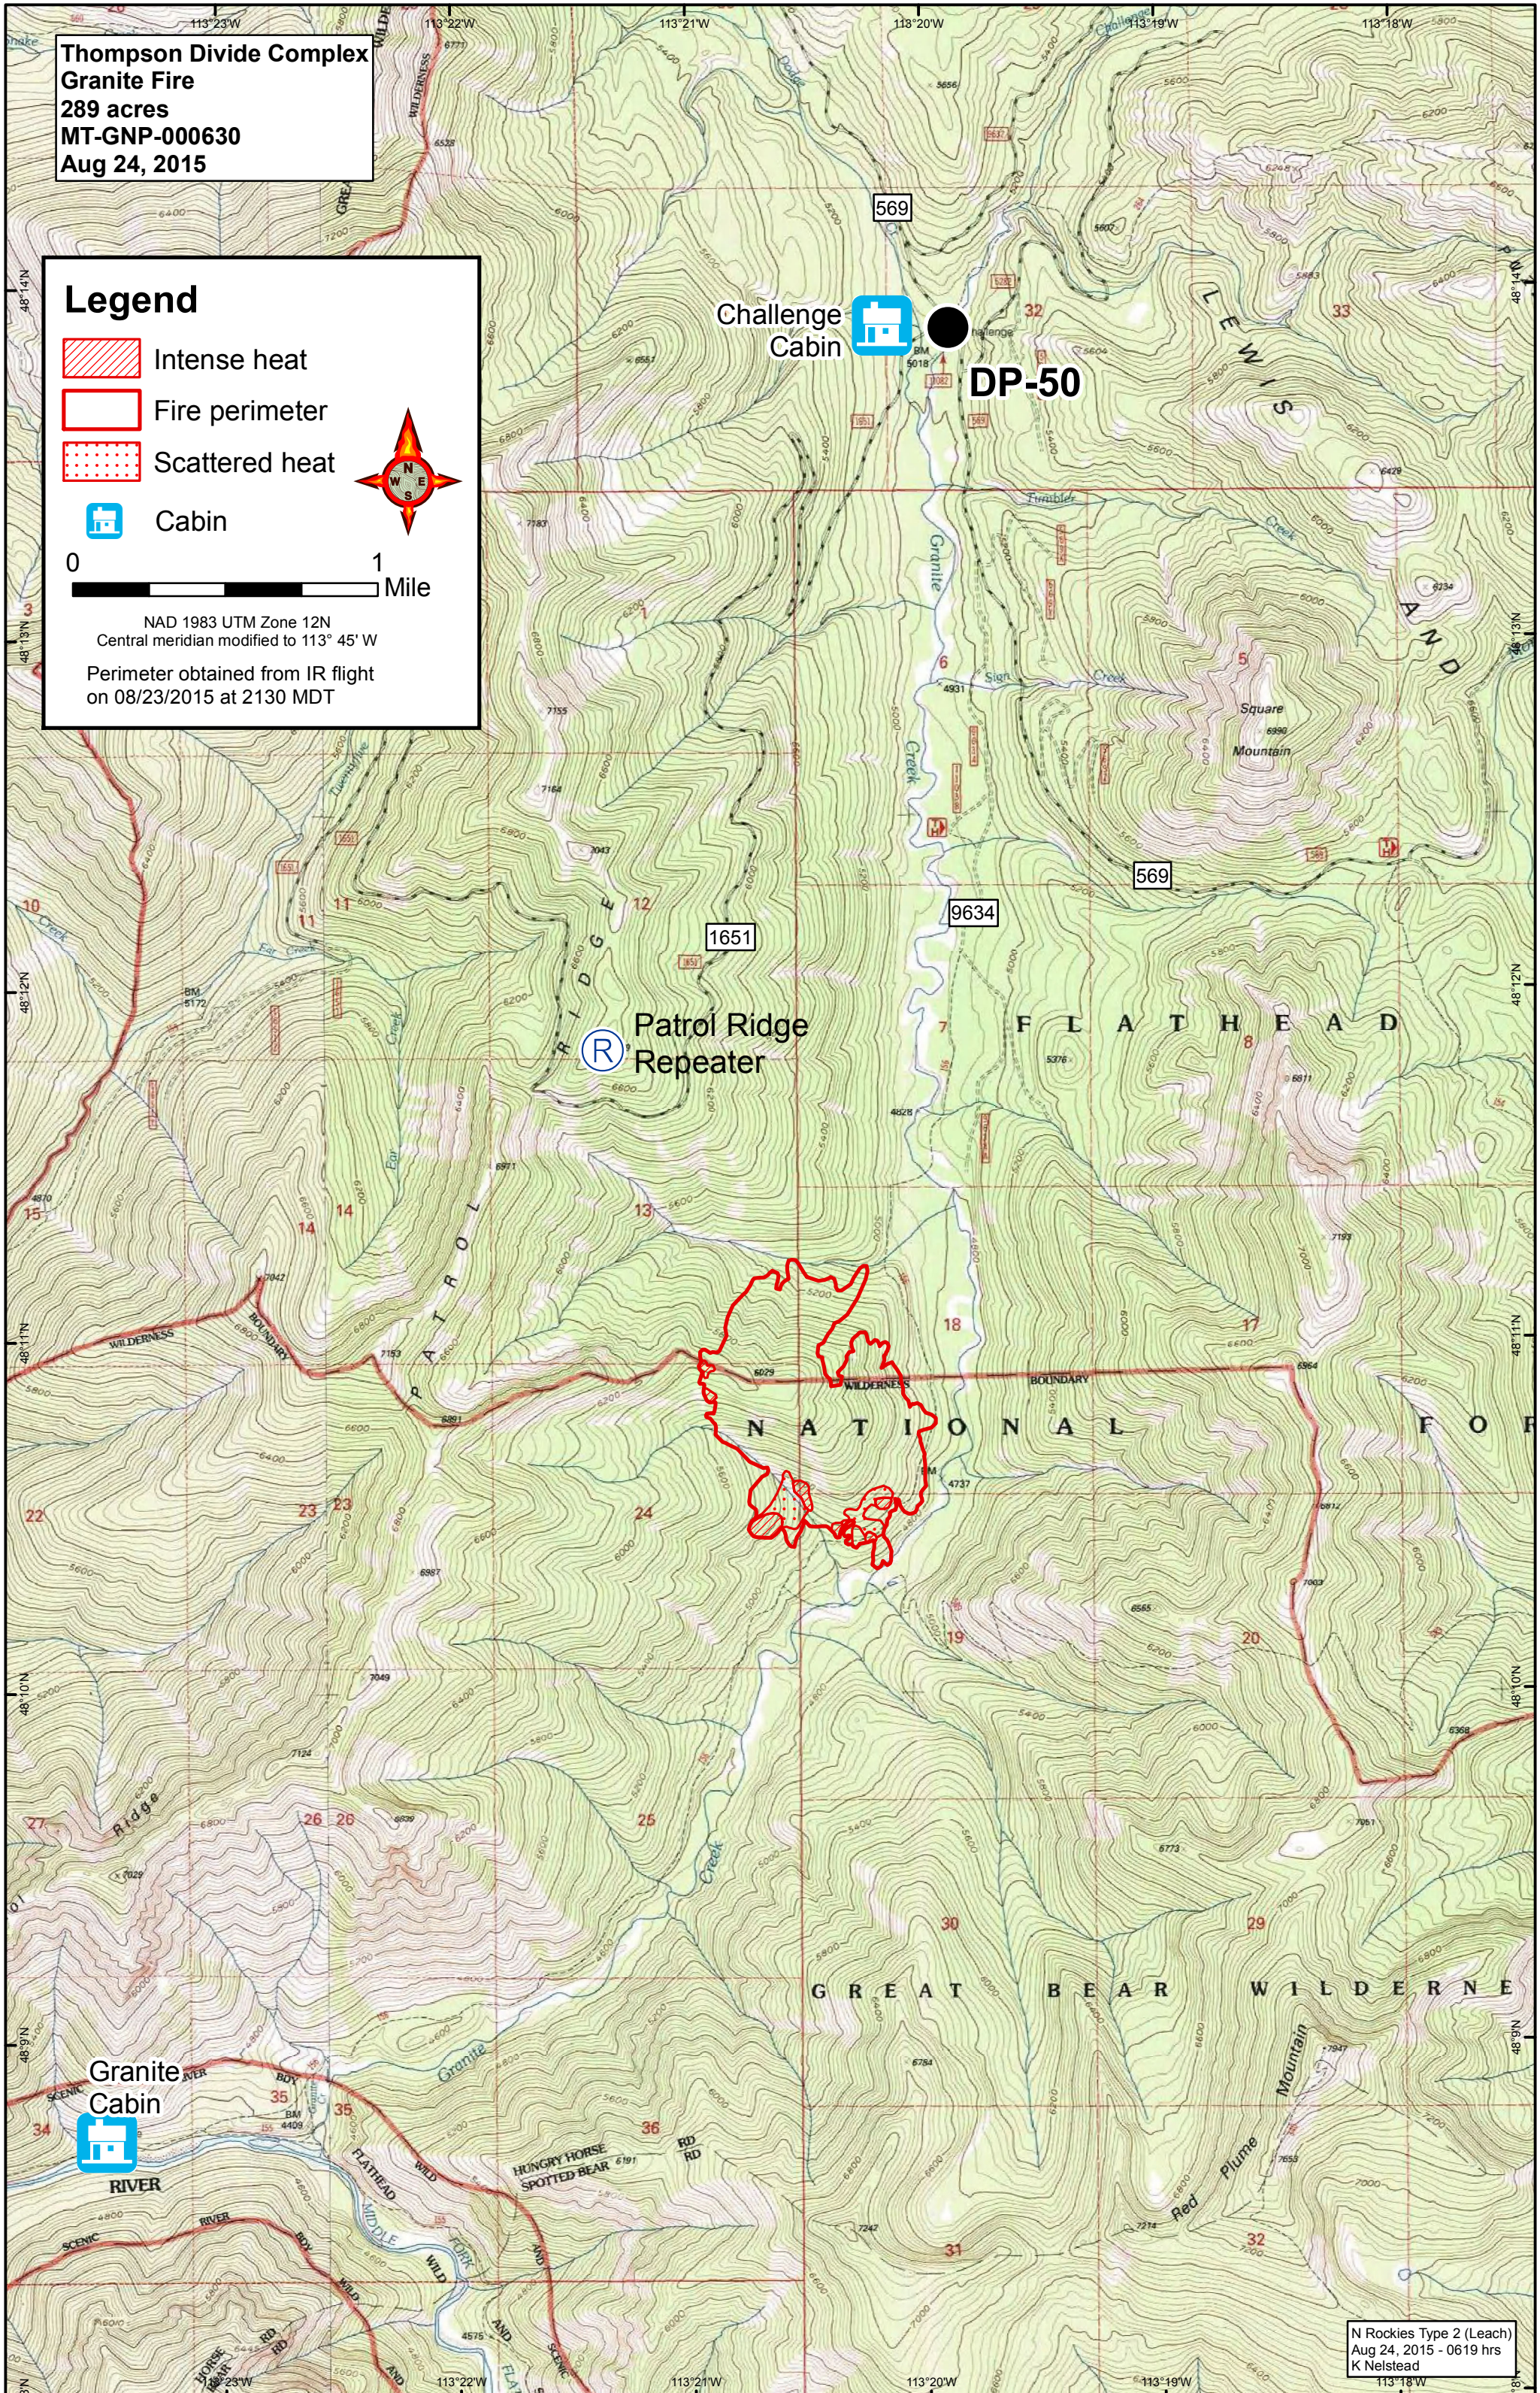

**Thompson Divide Complex
Granite Fire**
289 acres
MT-GNP-000630
Aug 24, 2015

Legend

-  Intense heat
-  Fire perimeter
-  Scattered heat
-  Cabin

0  1 Mile

NAD 1983 UTM Zone 12N
Central meridian modified to 113° 45' W
Perimeter obtained from IR flight
on 08/23/2015 at 2130 MDT

N Rockies Type 2 (Leach)
Aug 24, 2015 - 0619 hrs
K Nelstead