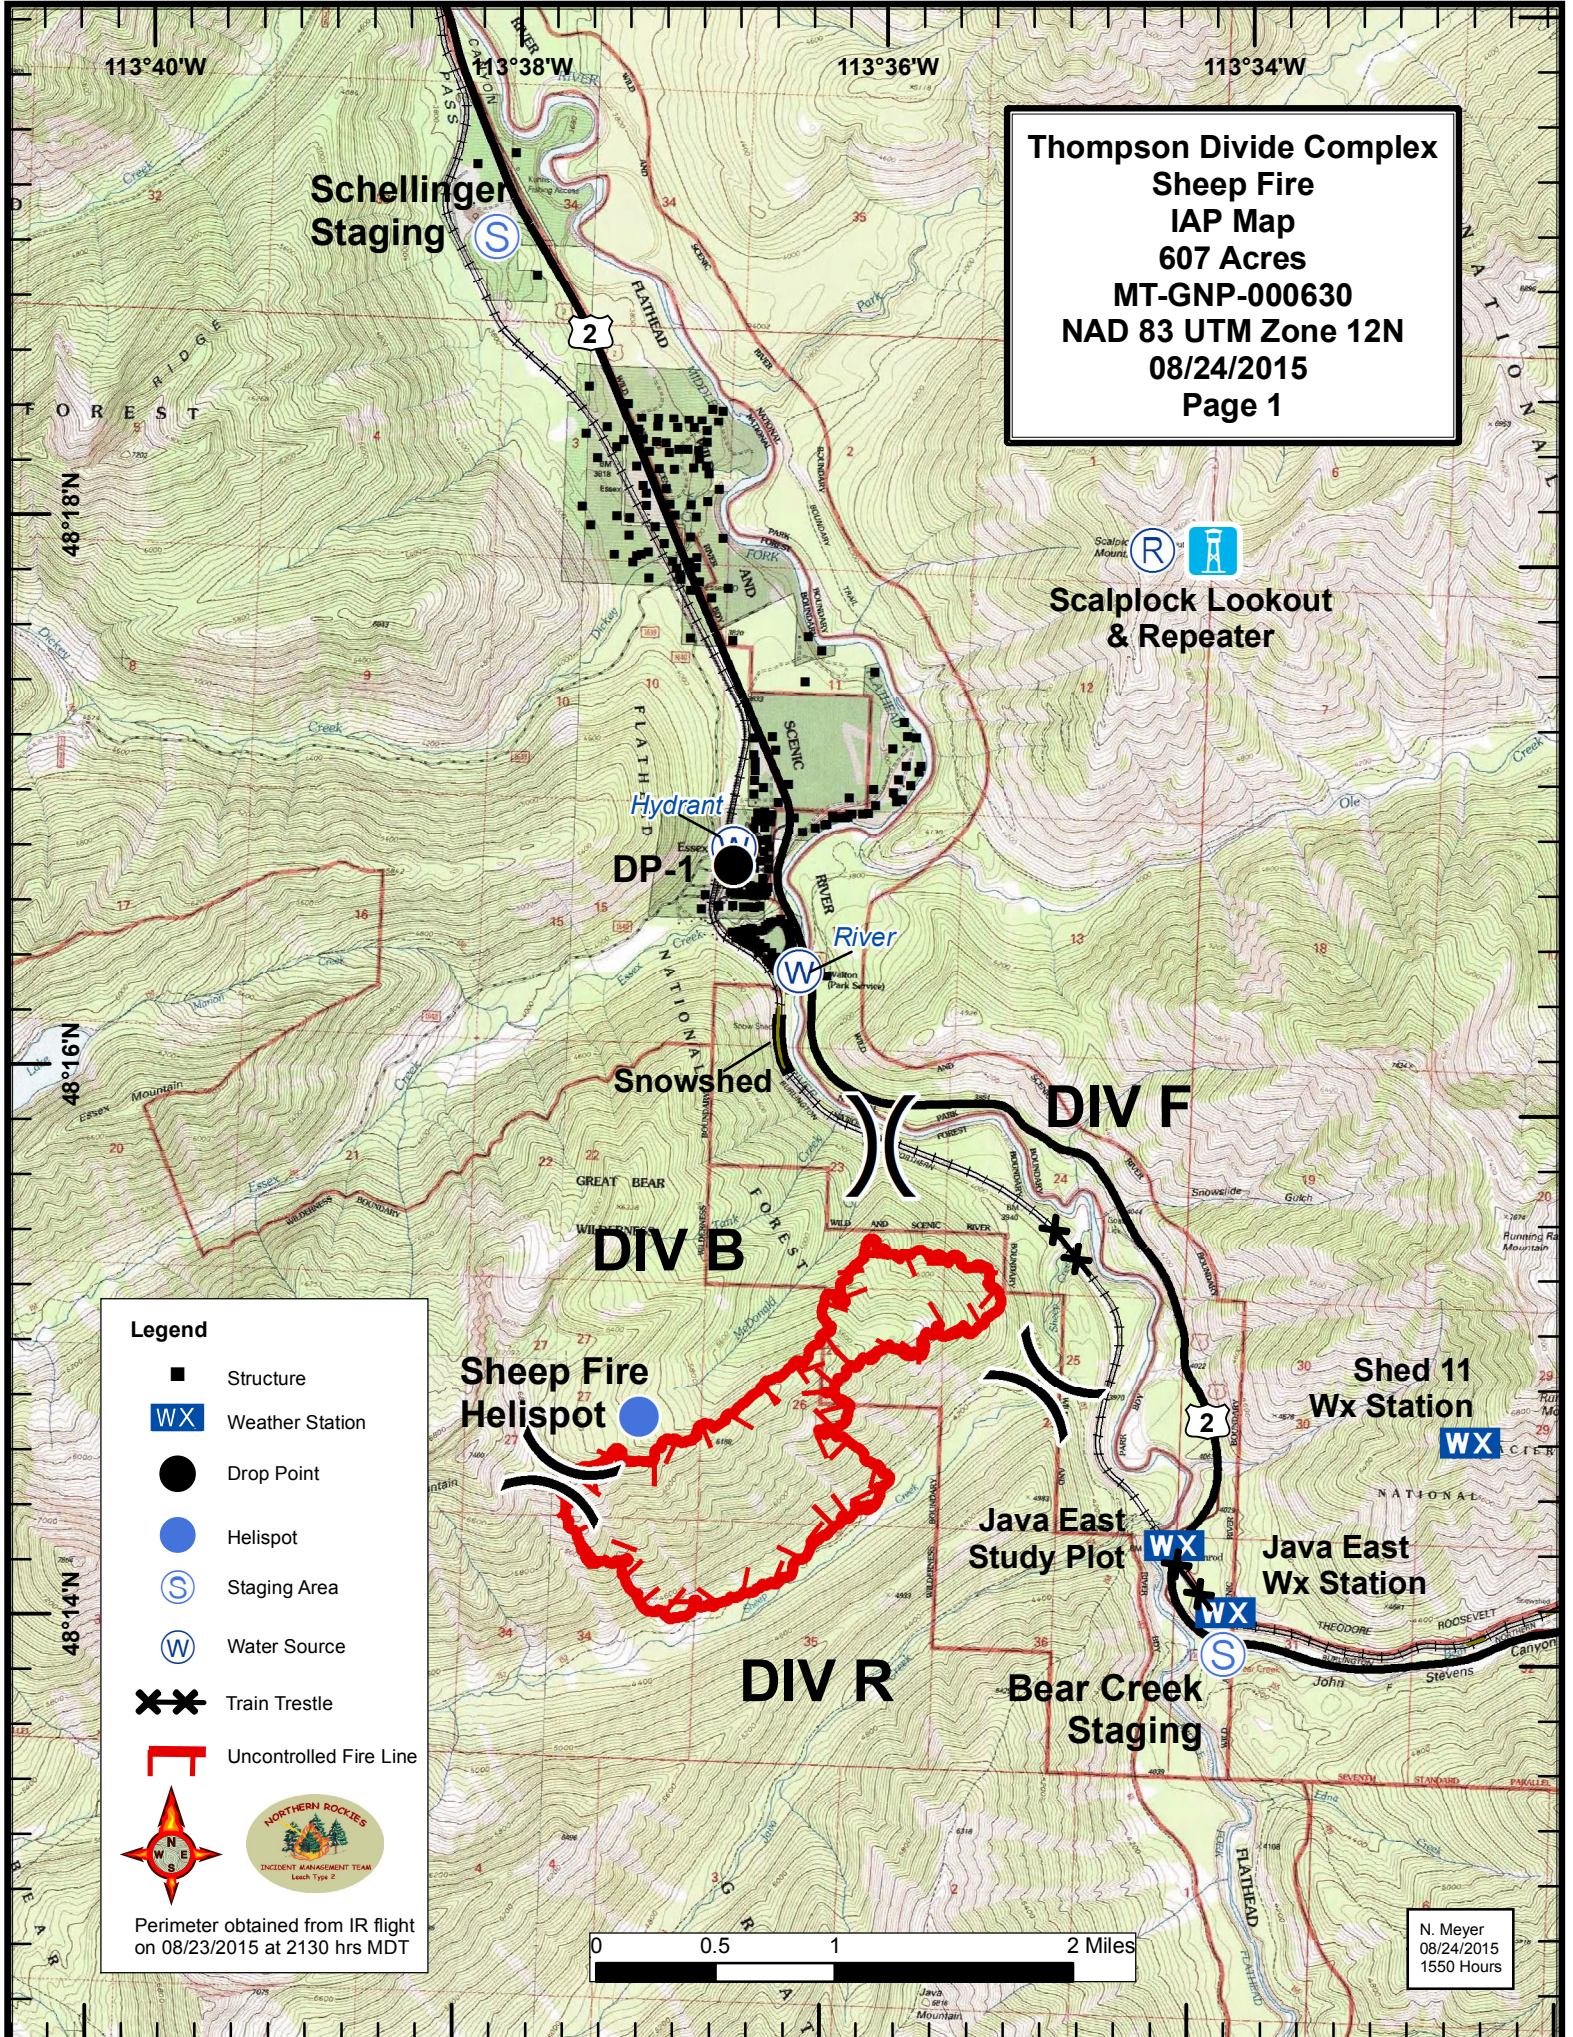

**Thompson Divide Complex
Sheep Fire
IAP Map
607 Acres
MT-GNP-000630
NAD 83 UTM Zone 12N
08/24/2015
Page 1**

Legend

- Structure
- WX Weather Station
- Drop Point
- Helispot
- S Staging Area
- W Water Source
- XX Train Trestle
- ┌ Uncontrolled Fire Line

Perimeter obtained from IR flight on 08/23/2015 at 2130 hrs MDT

N. Meyer
08/24/2015
1550 Hours