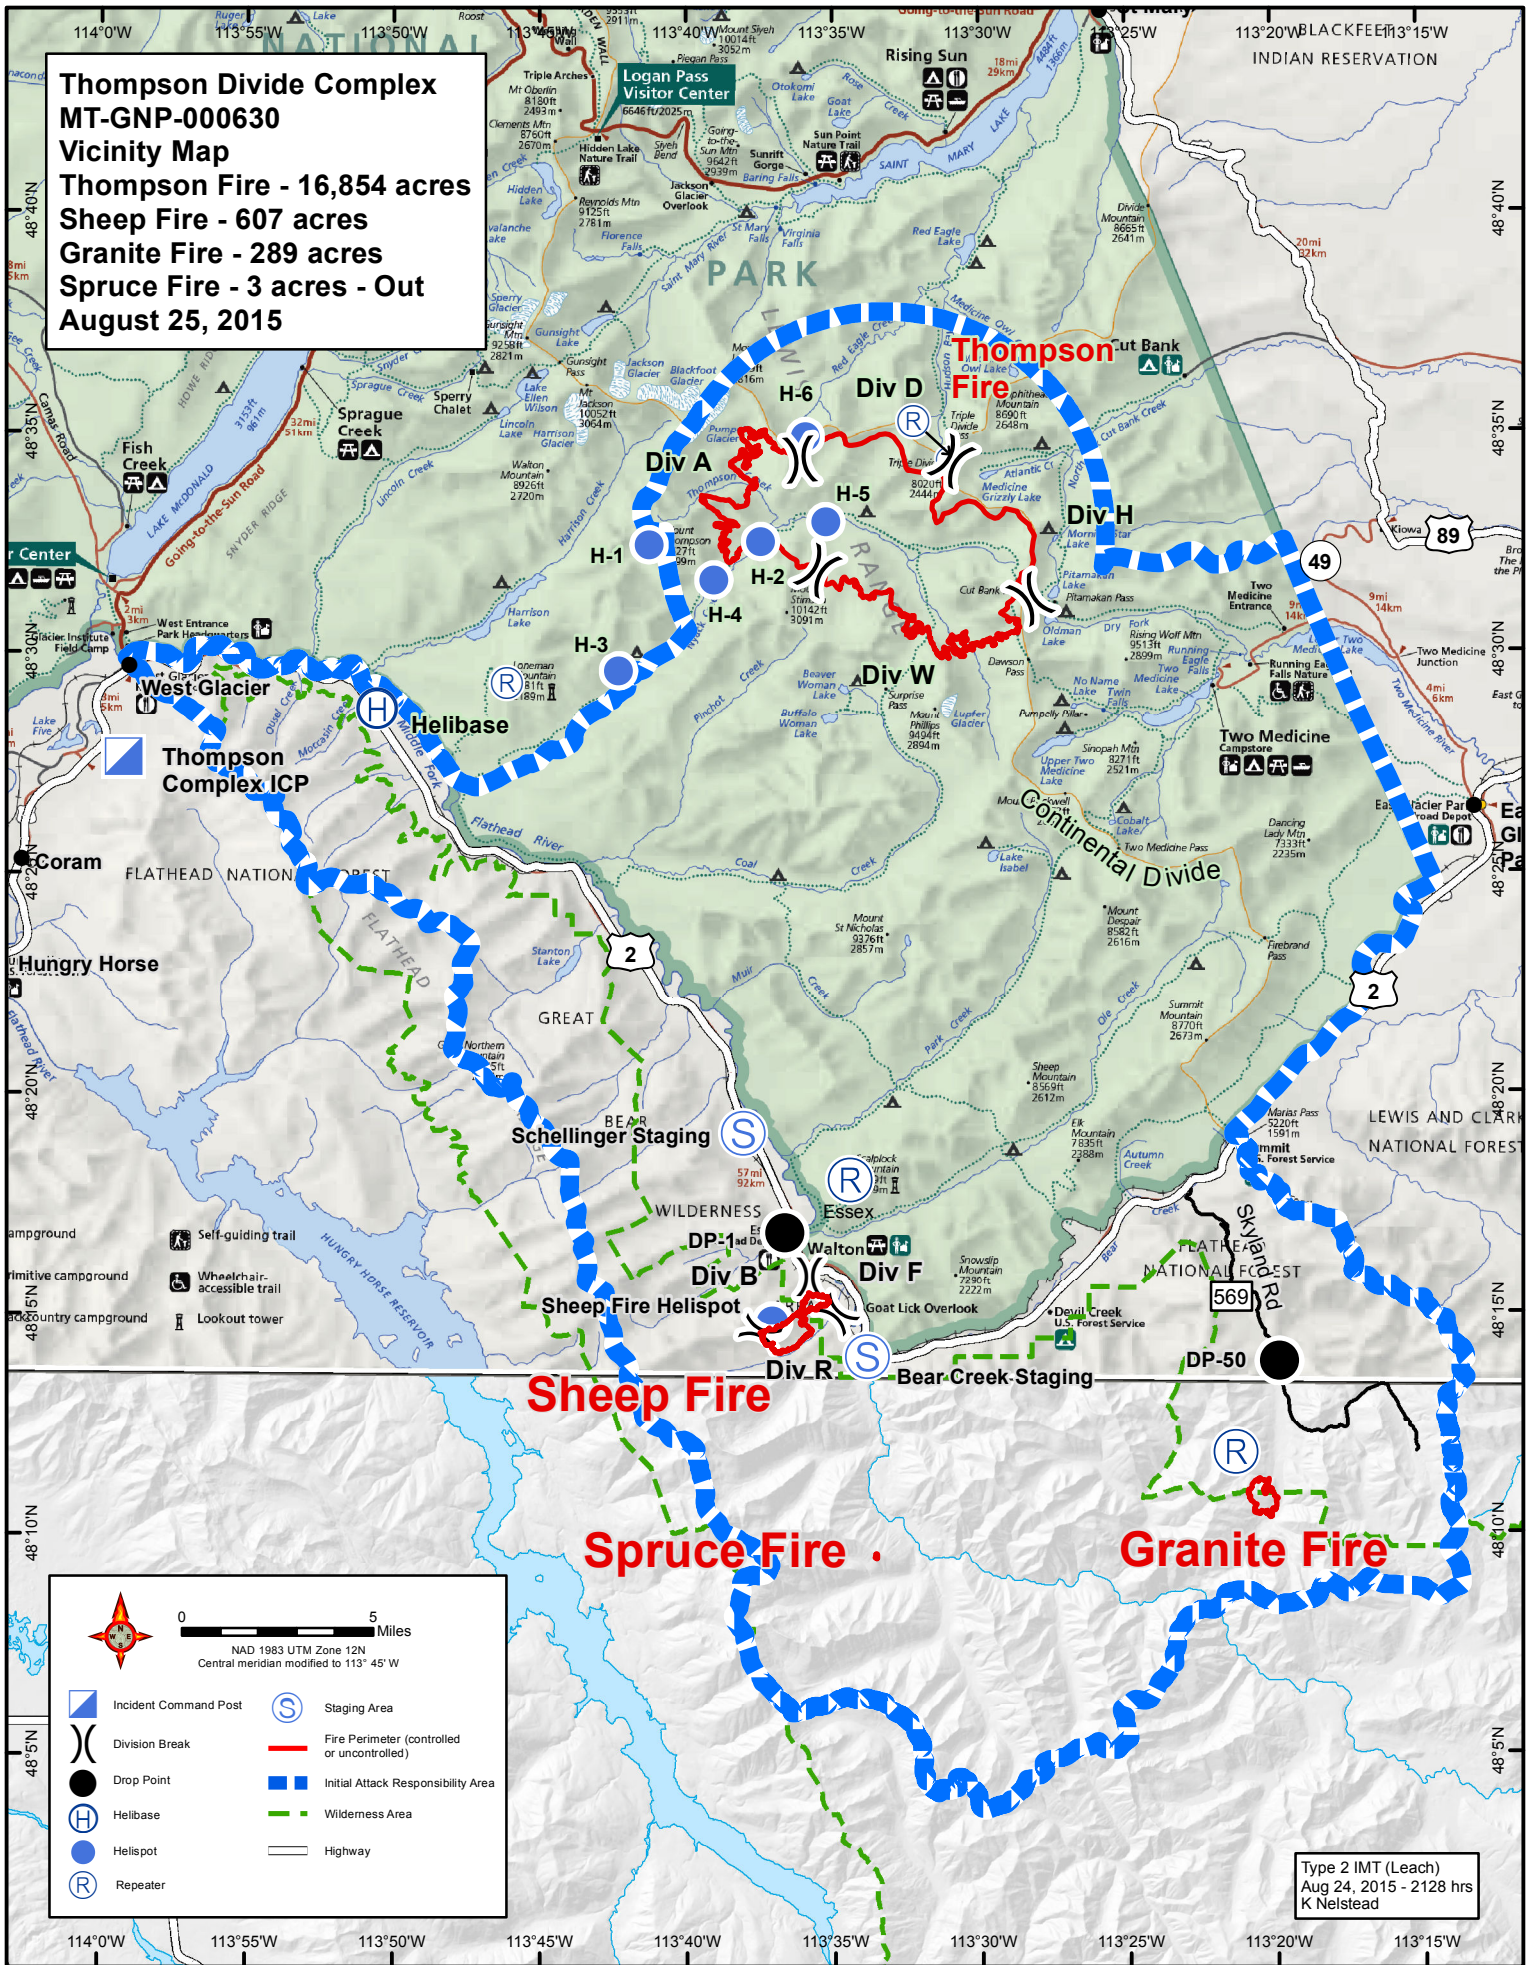

**Thompson Divide Complex
MT-GNP-000630
Vicinity Map
Thompson Fire - 16,854 acres
Sheep Fire - 607 acres
Granite Fire - 289 acres
Spruce Fire - 3 acres - Out
August 25, 2015**

	0 5 Miles
NAD 1983 UTM Zone 12N Central meridian modified to 113° 45' W	

Type 2 IMT (Leach)
Aug 24, 2015 - 2128 hrs
K Neistead