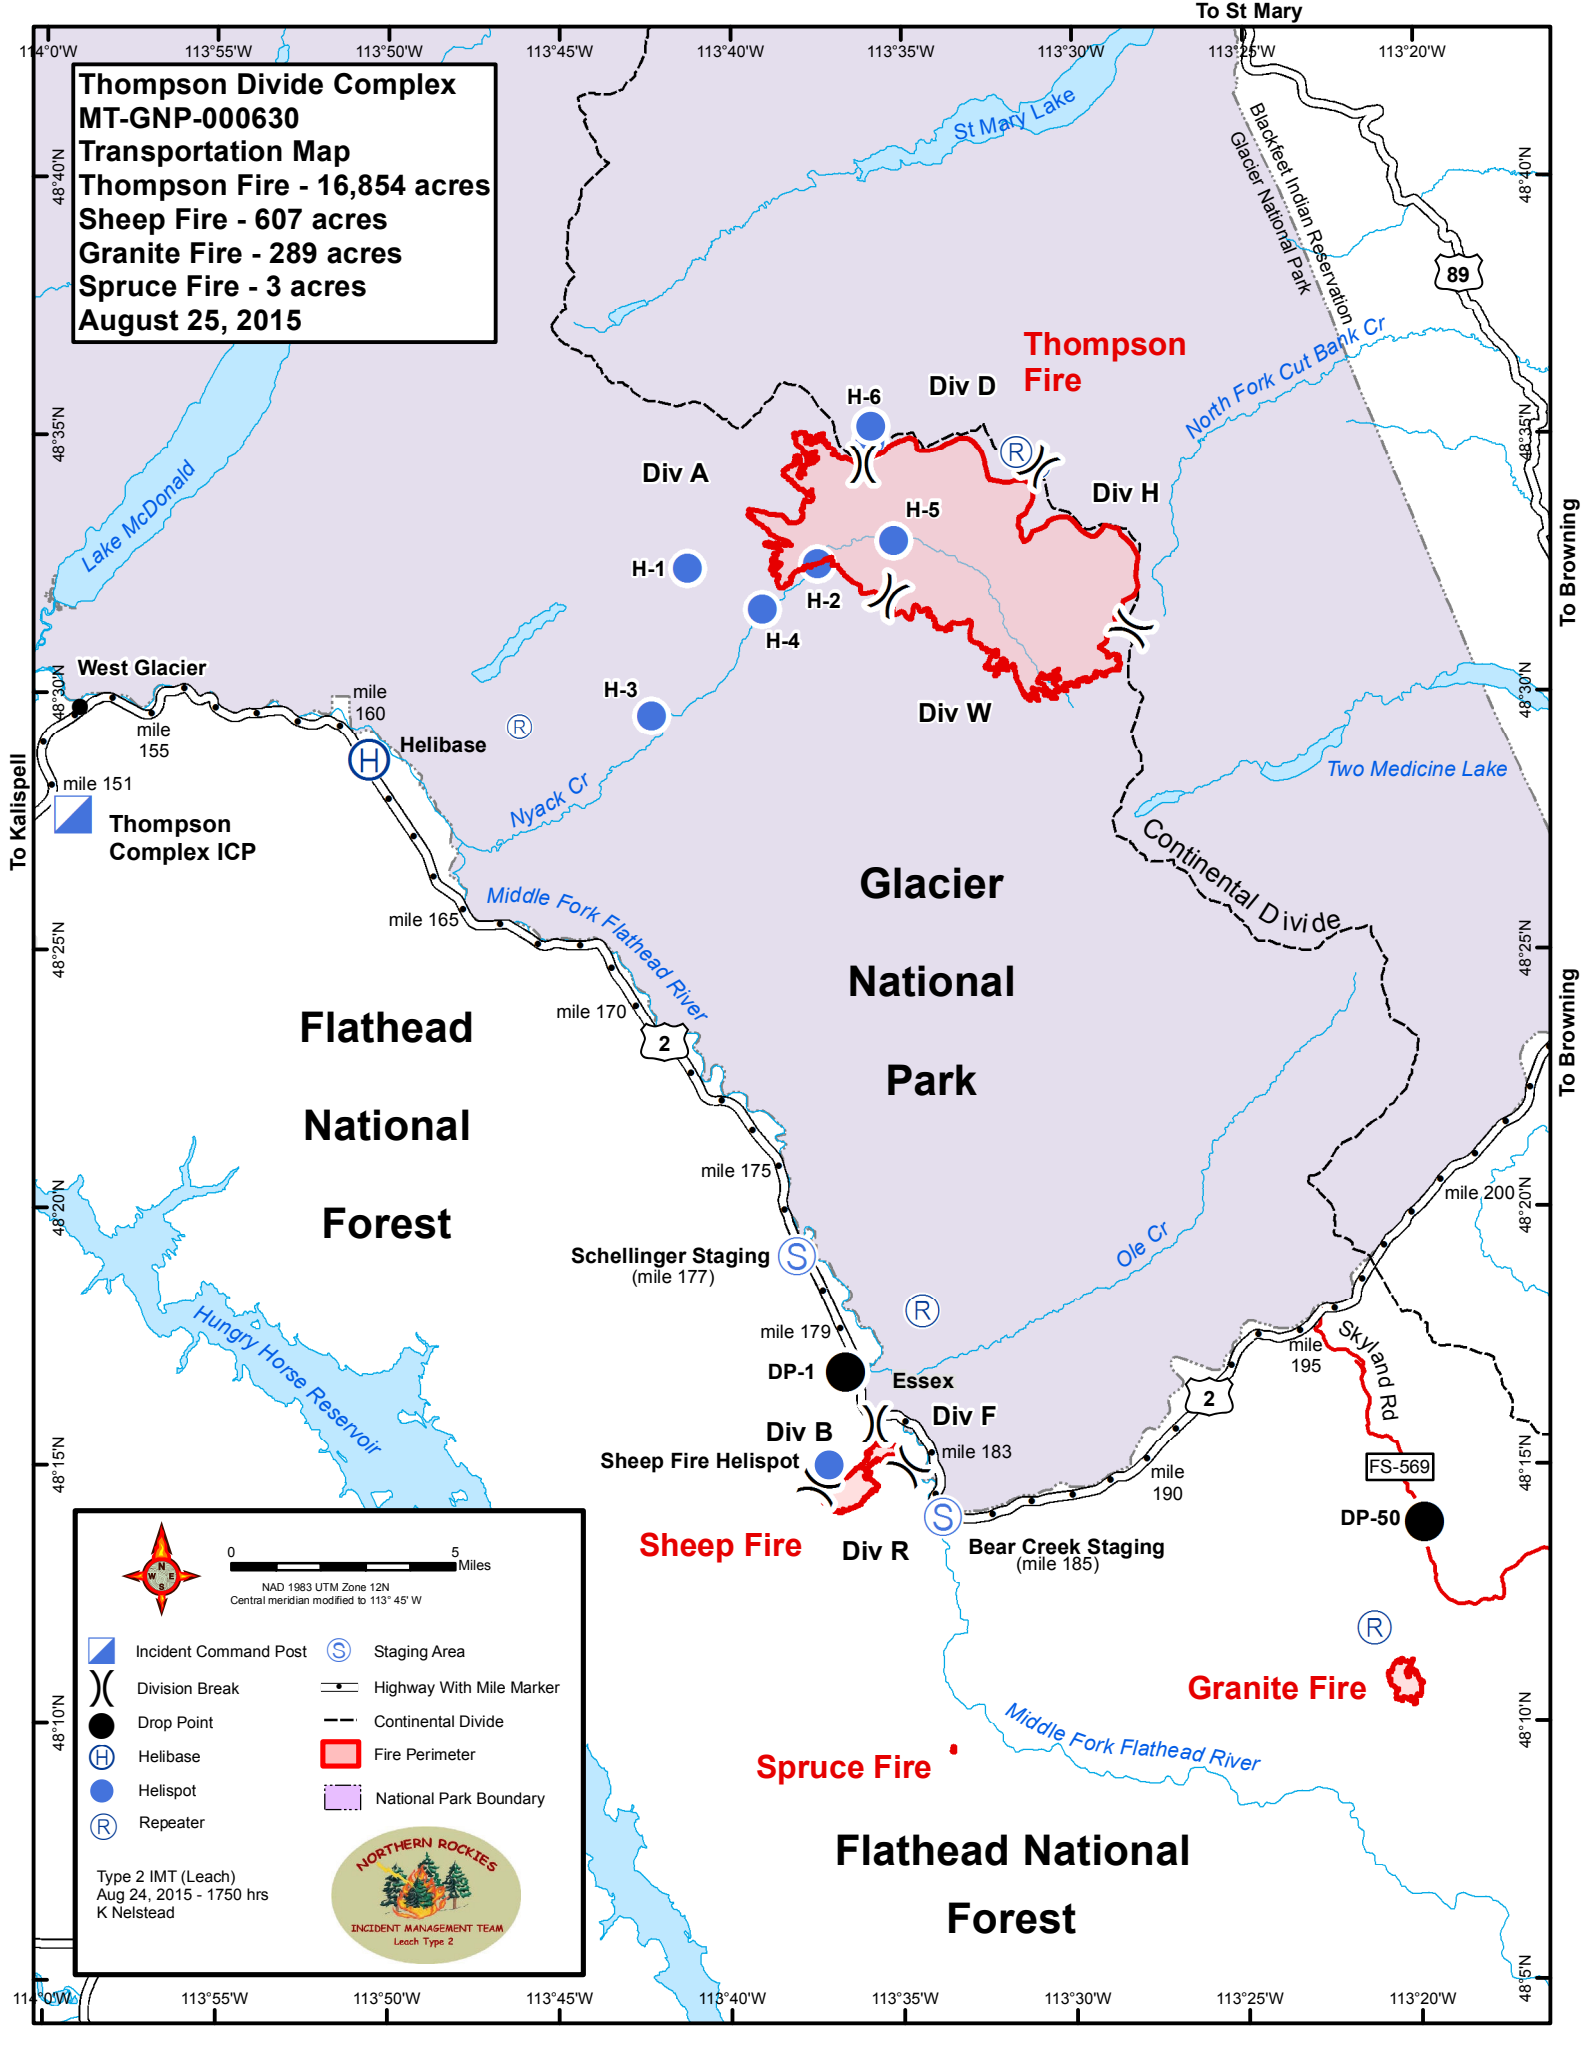

Thompson Divide Complex
MT-GNP-000630
Transportation Map
Thompson Fire - 16,854 acres
Sheep Fire - 607 acres
Granite Fire - 289 acres
Spruce Fire - 3 acres
August 25, 2015

**Flathead
National
Forest**

**Glacier
National
Park**

**Flathead National
Forest**

0 5 Miles

NAD 1983 UTM Zone 12N
Central meridian modified to 113° 45' W

Incident Command Post

Staging Area

Division Break

Drop Point

Helibase

Helispot

Repeater

Highway With Mile Marker

Continental Divide

Fire Perimeter

National Park Boundary

NORTHERN ROCKIES
INCIDENT MANAGEMENT TEAM
Leach Type 2

Type 2 IMT (Leach)
Aug 24, 2015 - 1750 hrs
K Nelstead

To Kalispell

To Kalispell

To St Mary

To Browning

To Browning