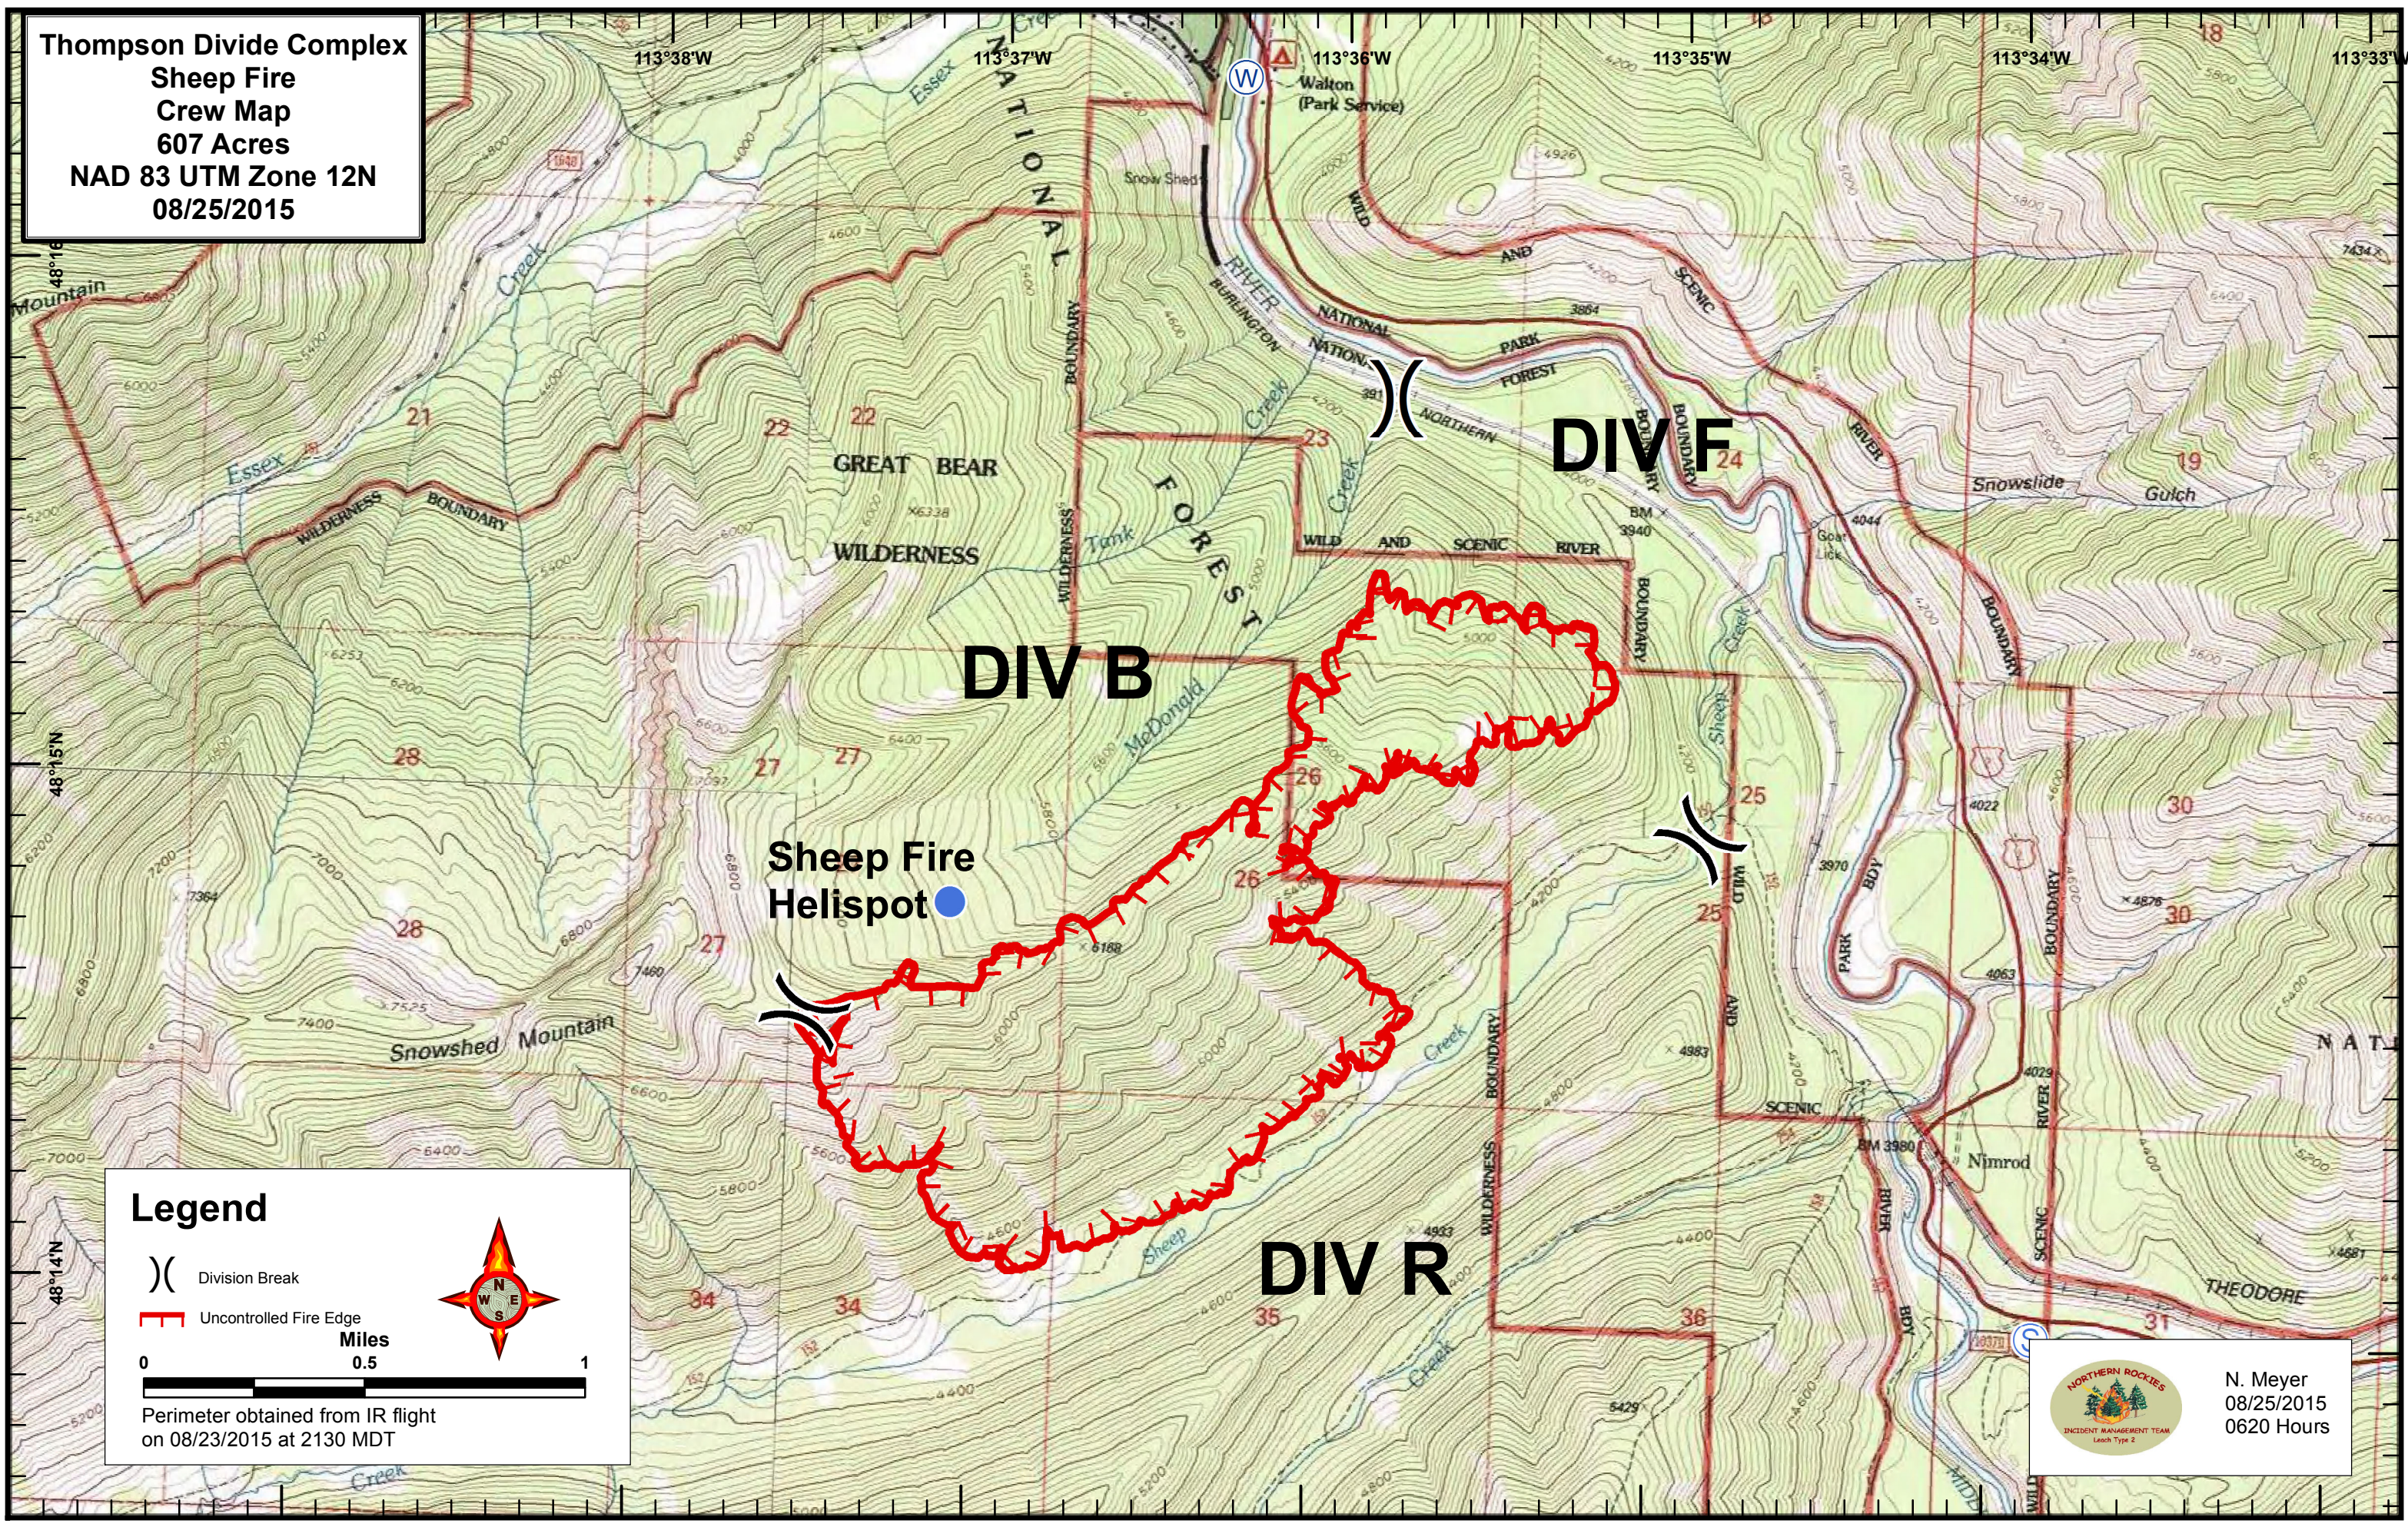

Thompson Divide Complex  
 Sheep Fire  
 Crew Map  
 607 Acres  
 NAD 83 UTM Zone 12N  
 08/25/2015

Sheep Fire  
 Helispot ●

**DIV F**

**DIV B**

**DIV R**

**Legend**

- ( ) Division Break
- Uncontrolled Fire Edge

Miles  
 0 0.5 1

Perimeter obtained from IR flight  
 on 08/23/2015 at 2130 MDT

N. Meyer  
 08/25/2015  
 0620 Hours