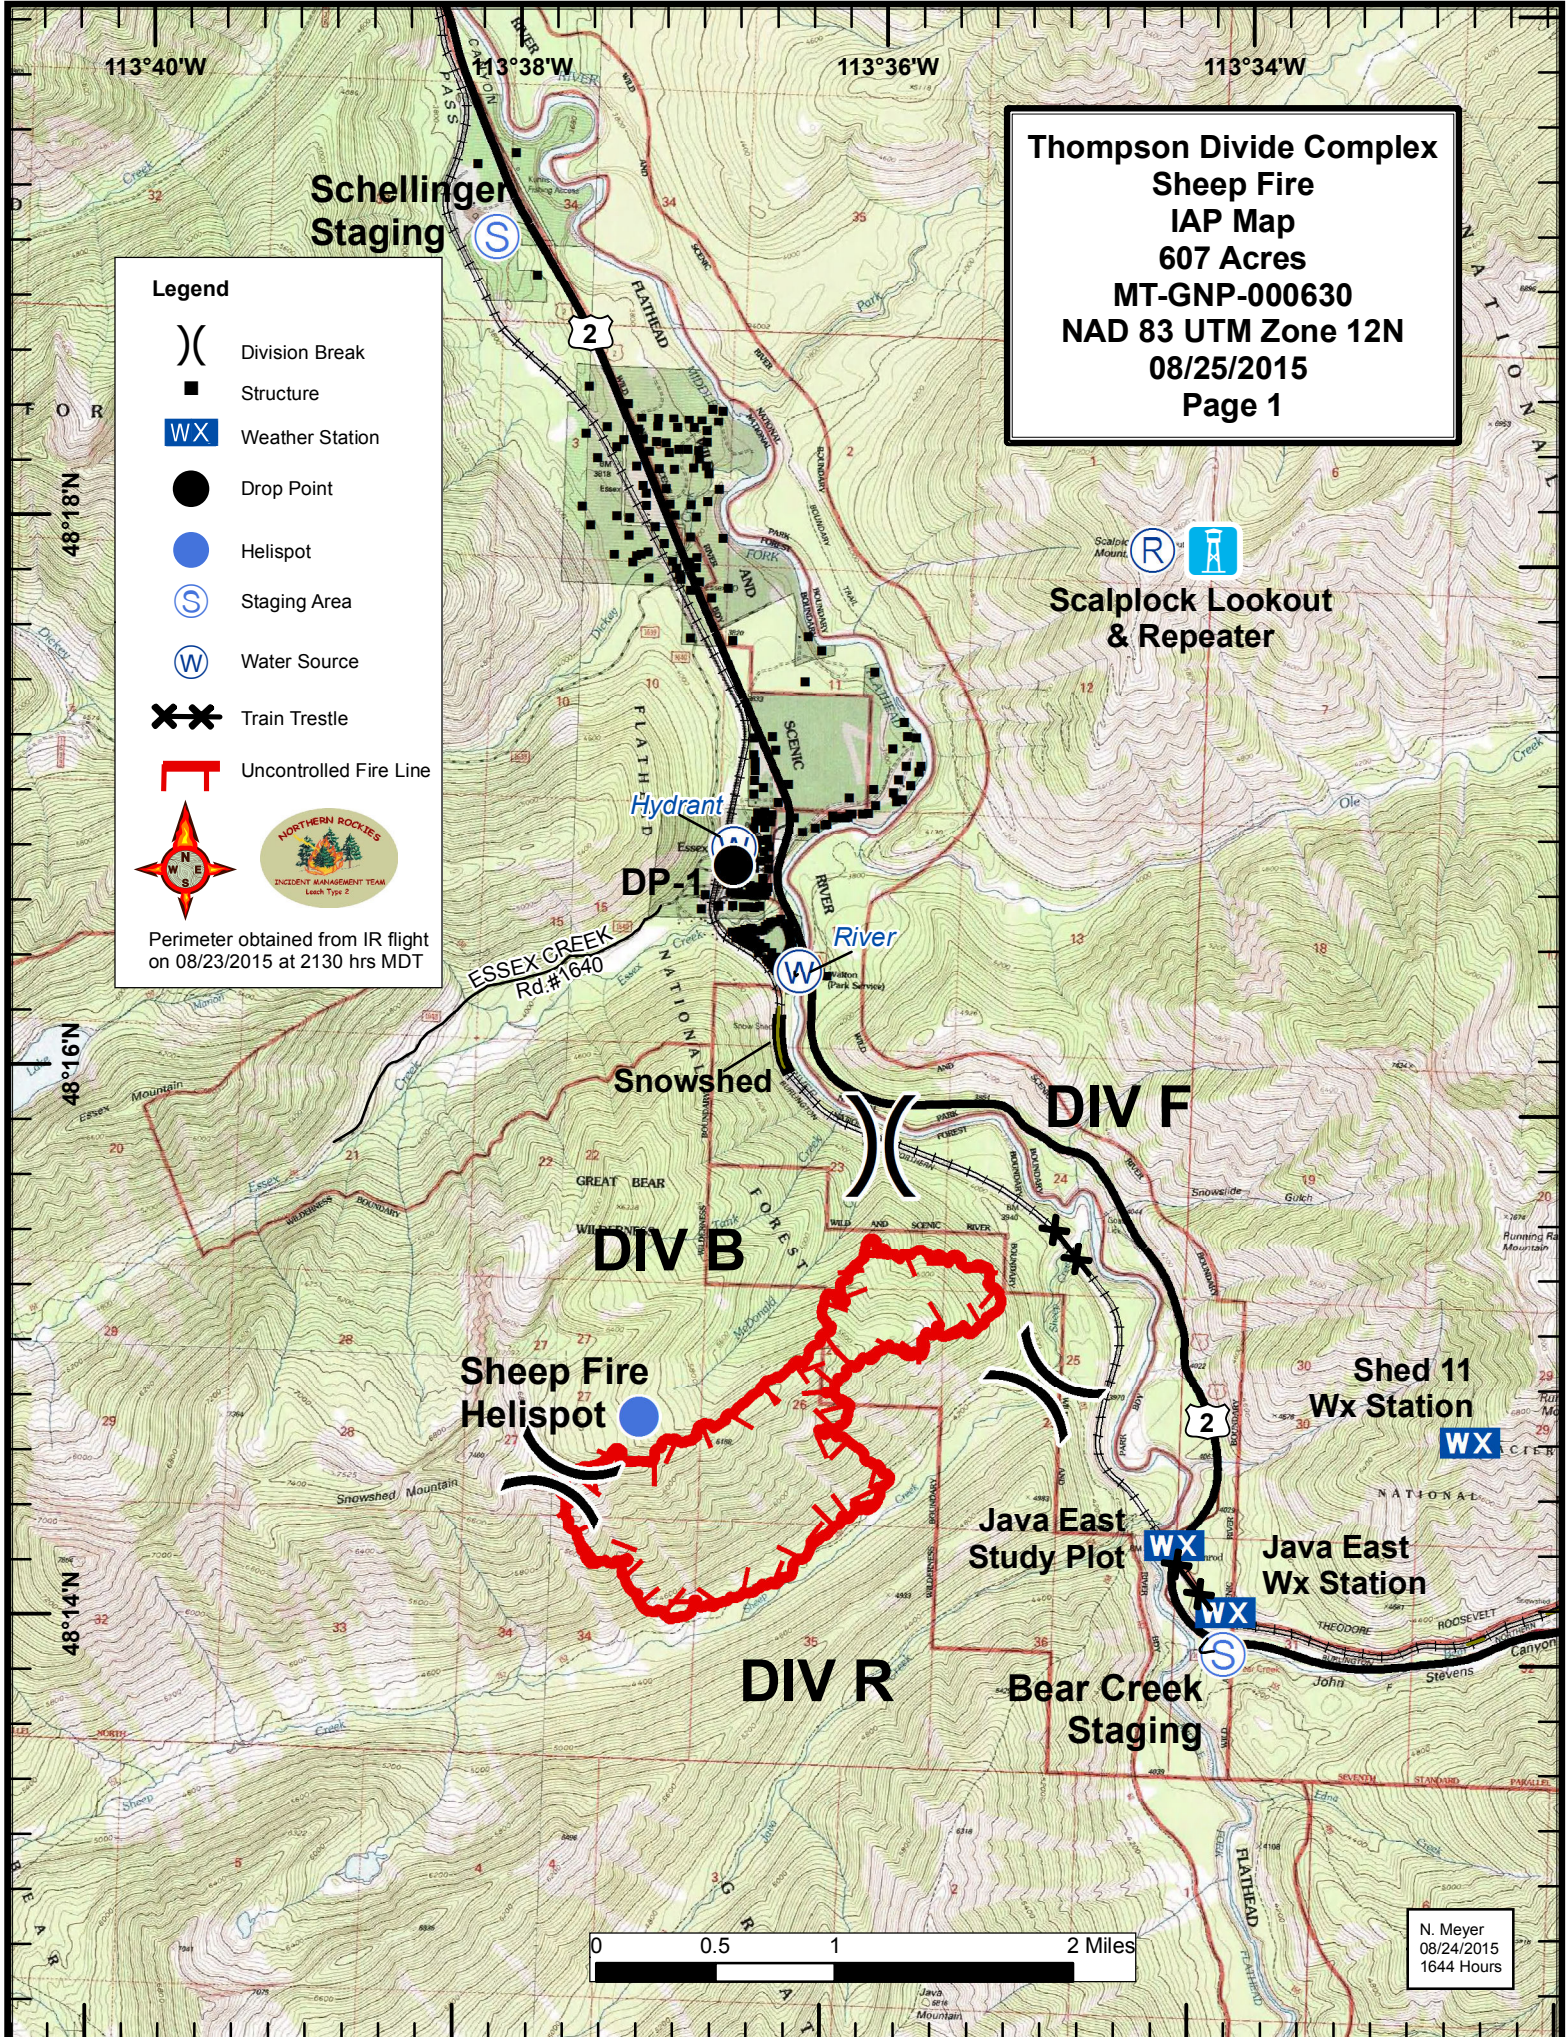

**Thompson Divide Complex
Sheep Fire
IAP Map
607 Acres
MT-GNP-000630
NAD 83 UTM Zone 12N
08/25/2015
Page 1**

Legend

- Division Break
- Structure
- Weather Station
- Drop Point
- Helispot
- Staging Area
- Water Source
- Train Trestle
- Uncontrolled Fire Line

Perimeter obtained from IR flight on 08/23/2015 at 2130 hrs MDT

N. Meyer
08/24/2015
1644 Hours