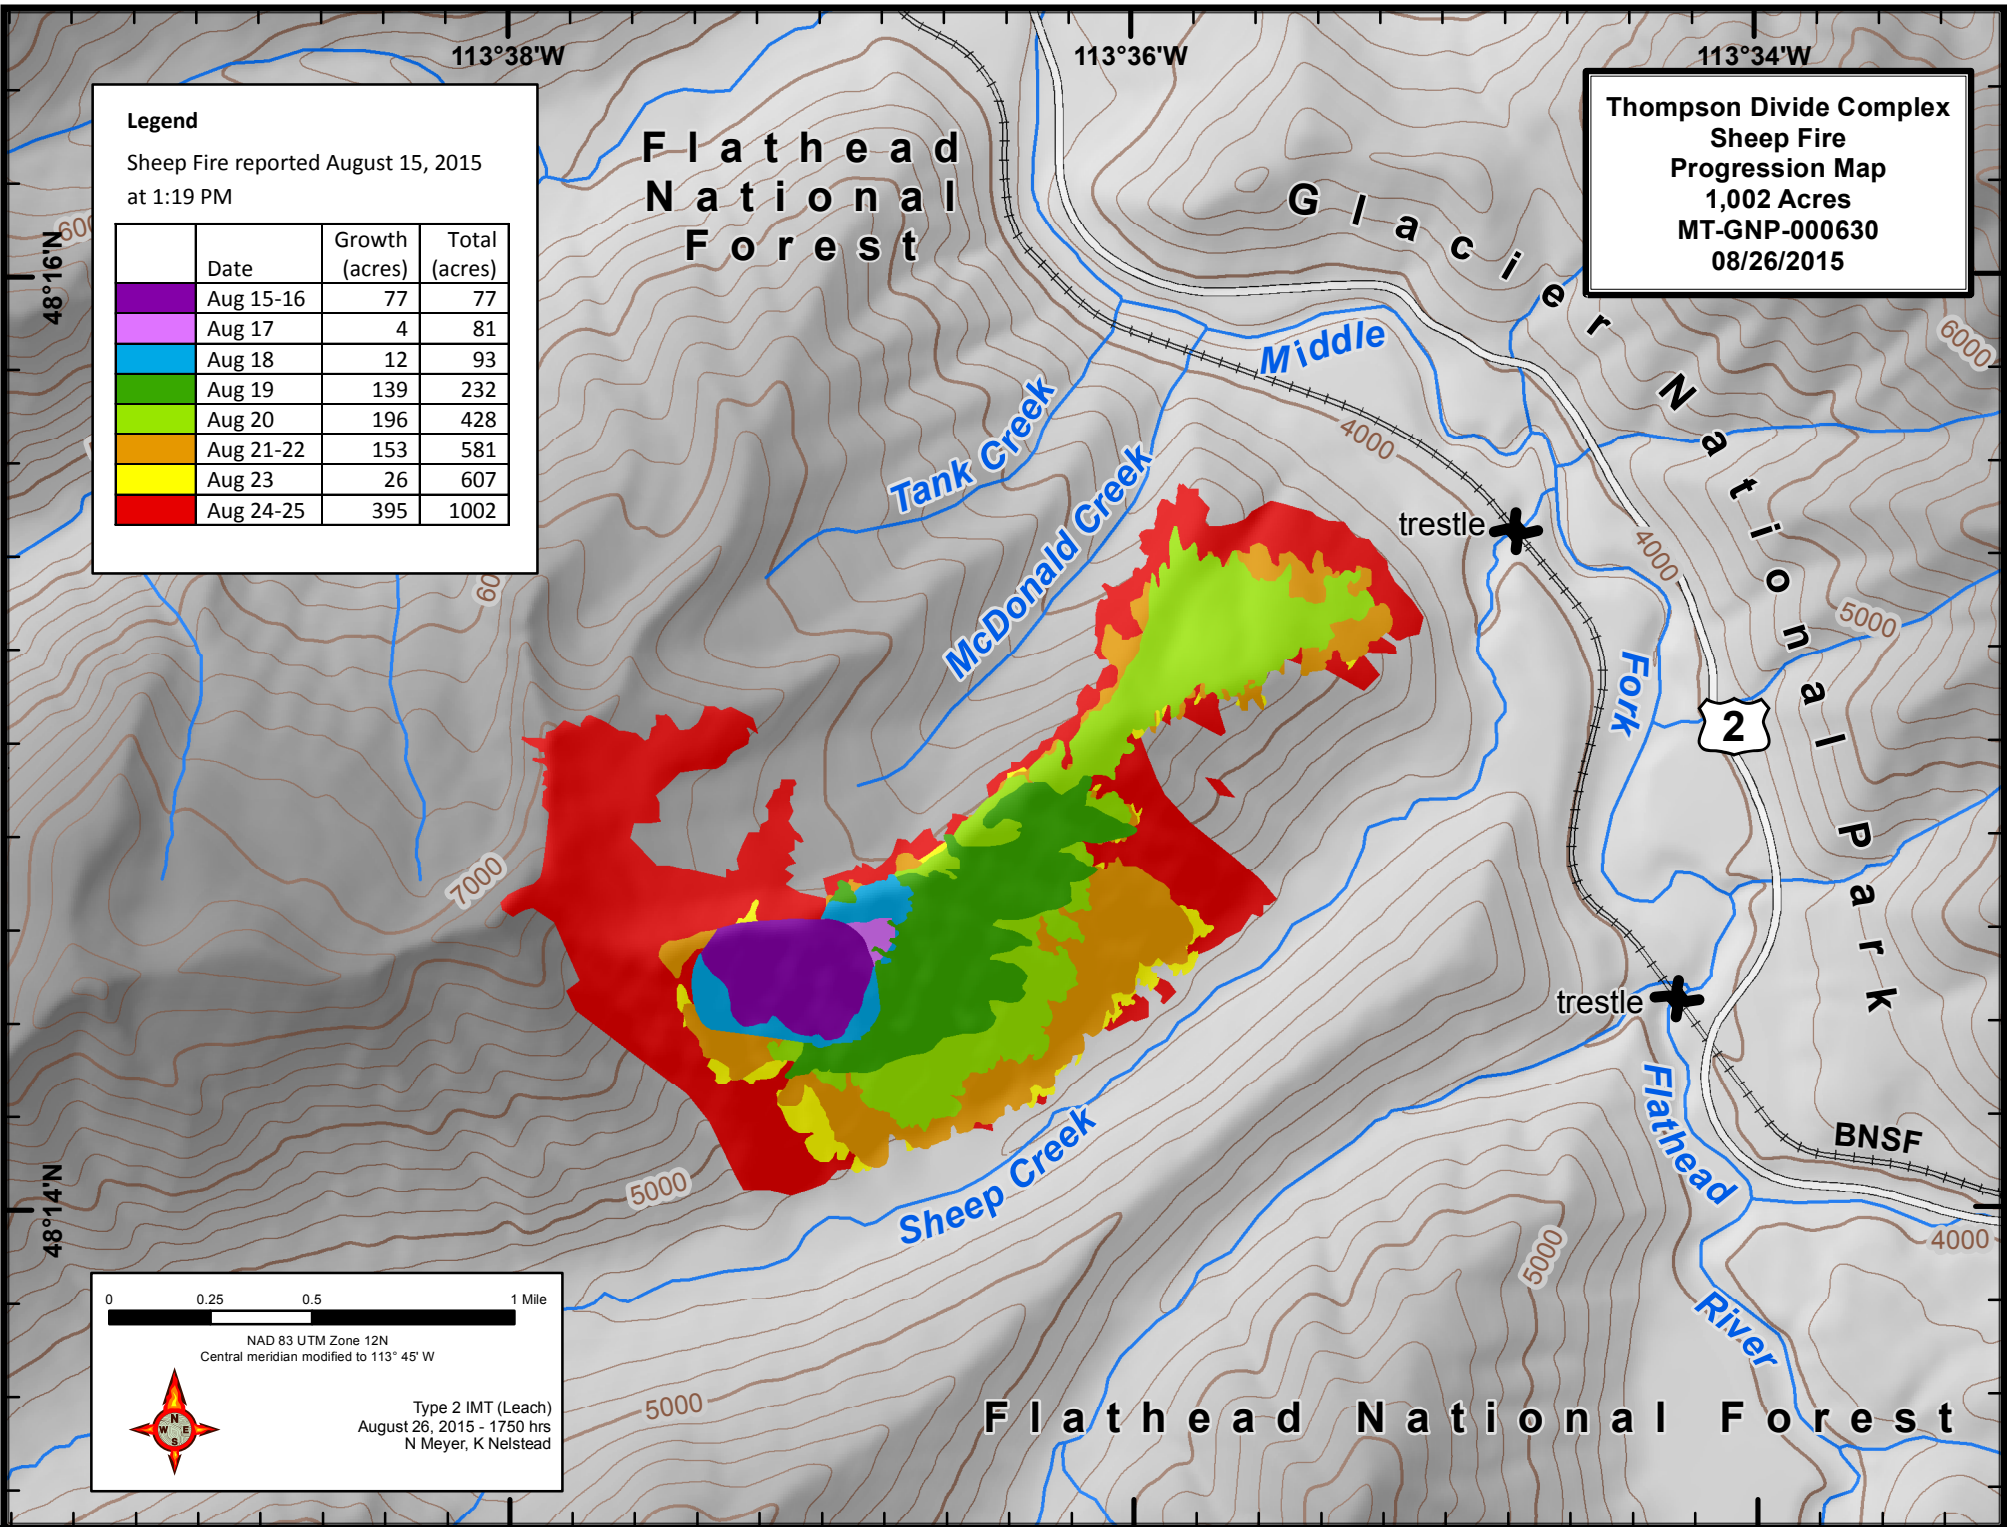

**Thompson Divide Complex
Sheep Fire
Progression Map
1,002 Acres
MT-GNP-000630
08/26/2015**

Legend
Sheep Fire reported August 15, 2015
at 1:19 PM

	Date	Growth (acres)	Total (acres)
	Aug 15-16	77	77
	Aug 17	4	81
	Aug 18	12	93
	Aug 19	139	232
	Aug 20	196	428
	Aug 21-22	153	581
	Aug 23	26	607
	Aug 24-25	395	1002

0 0.25 0.5 1 Mile

NAD 83 UTM Zone 12N
Central meridian modified to 113° 45' W

Type 2 IMT (Leach)
August 26, 2015 - 1750 hrs
N Meyer, K Nelstead