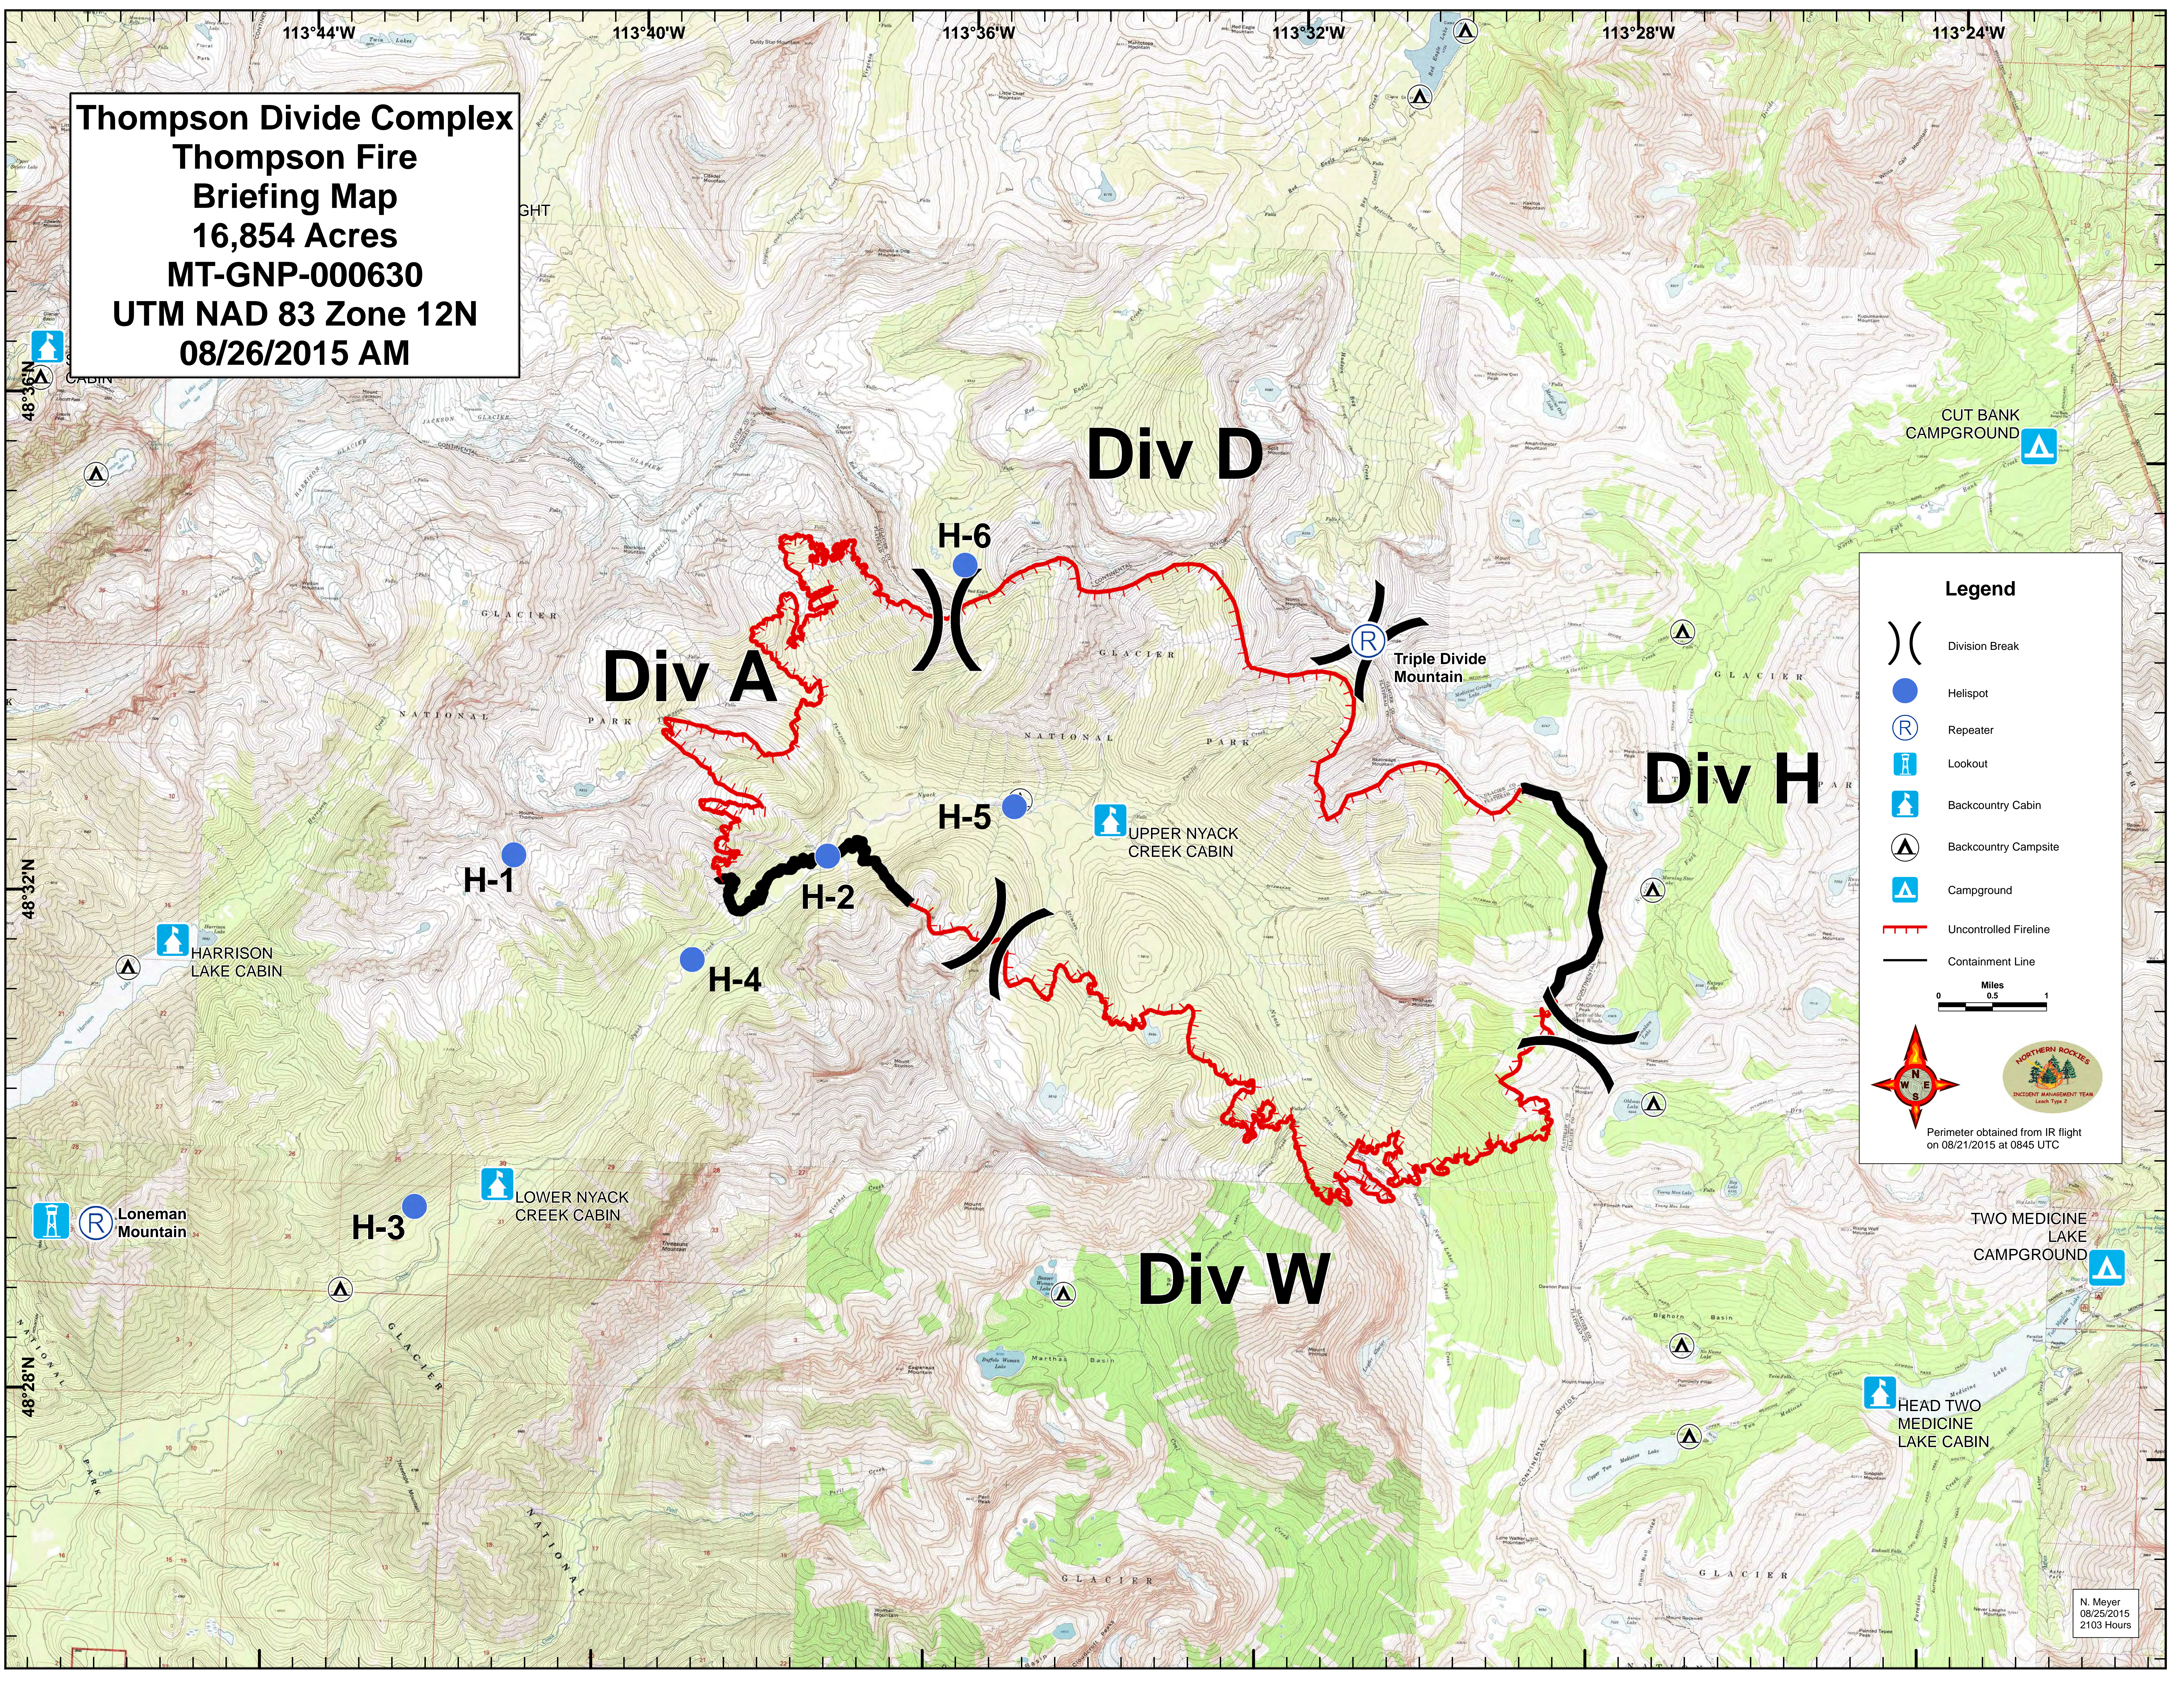

Thompson Divide Complex
Thompson Fire
Briefing Map
16,854 Acres
MT-GNP-000630
UTM NAD 83 Zone 12N
08/26/2015 AM

Legend

-)) (Division Break
- Helispot
- Ⓡ Repeater
- 🏠 Lookout
- 🏠 Backcountry Cabin
- Ⓜ Backcountry Campsite
- 🏠 Campground
- Uncontrolled Fireline
- Containment Line

0 0.5 1 Miles

Perimeter obtained from IR flight on 08/21/2015 at 0845 UTC