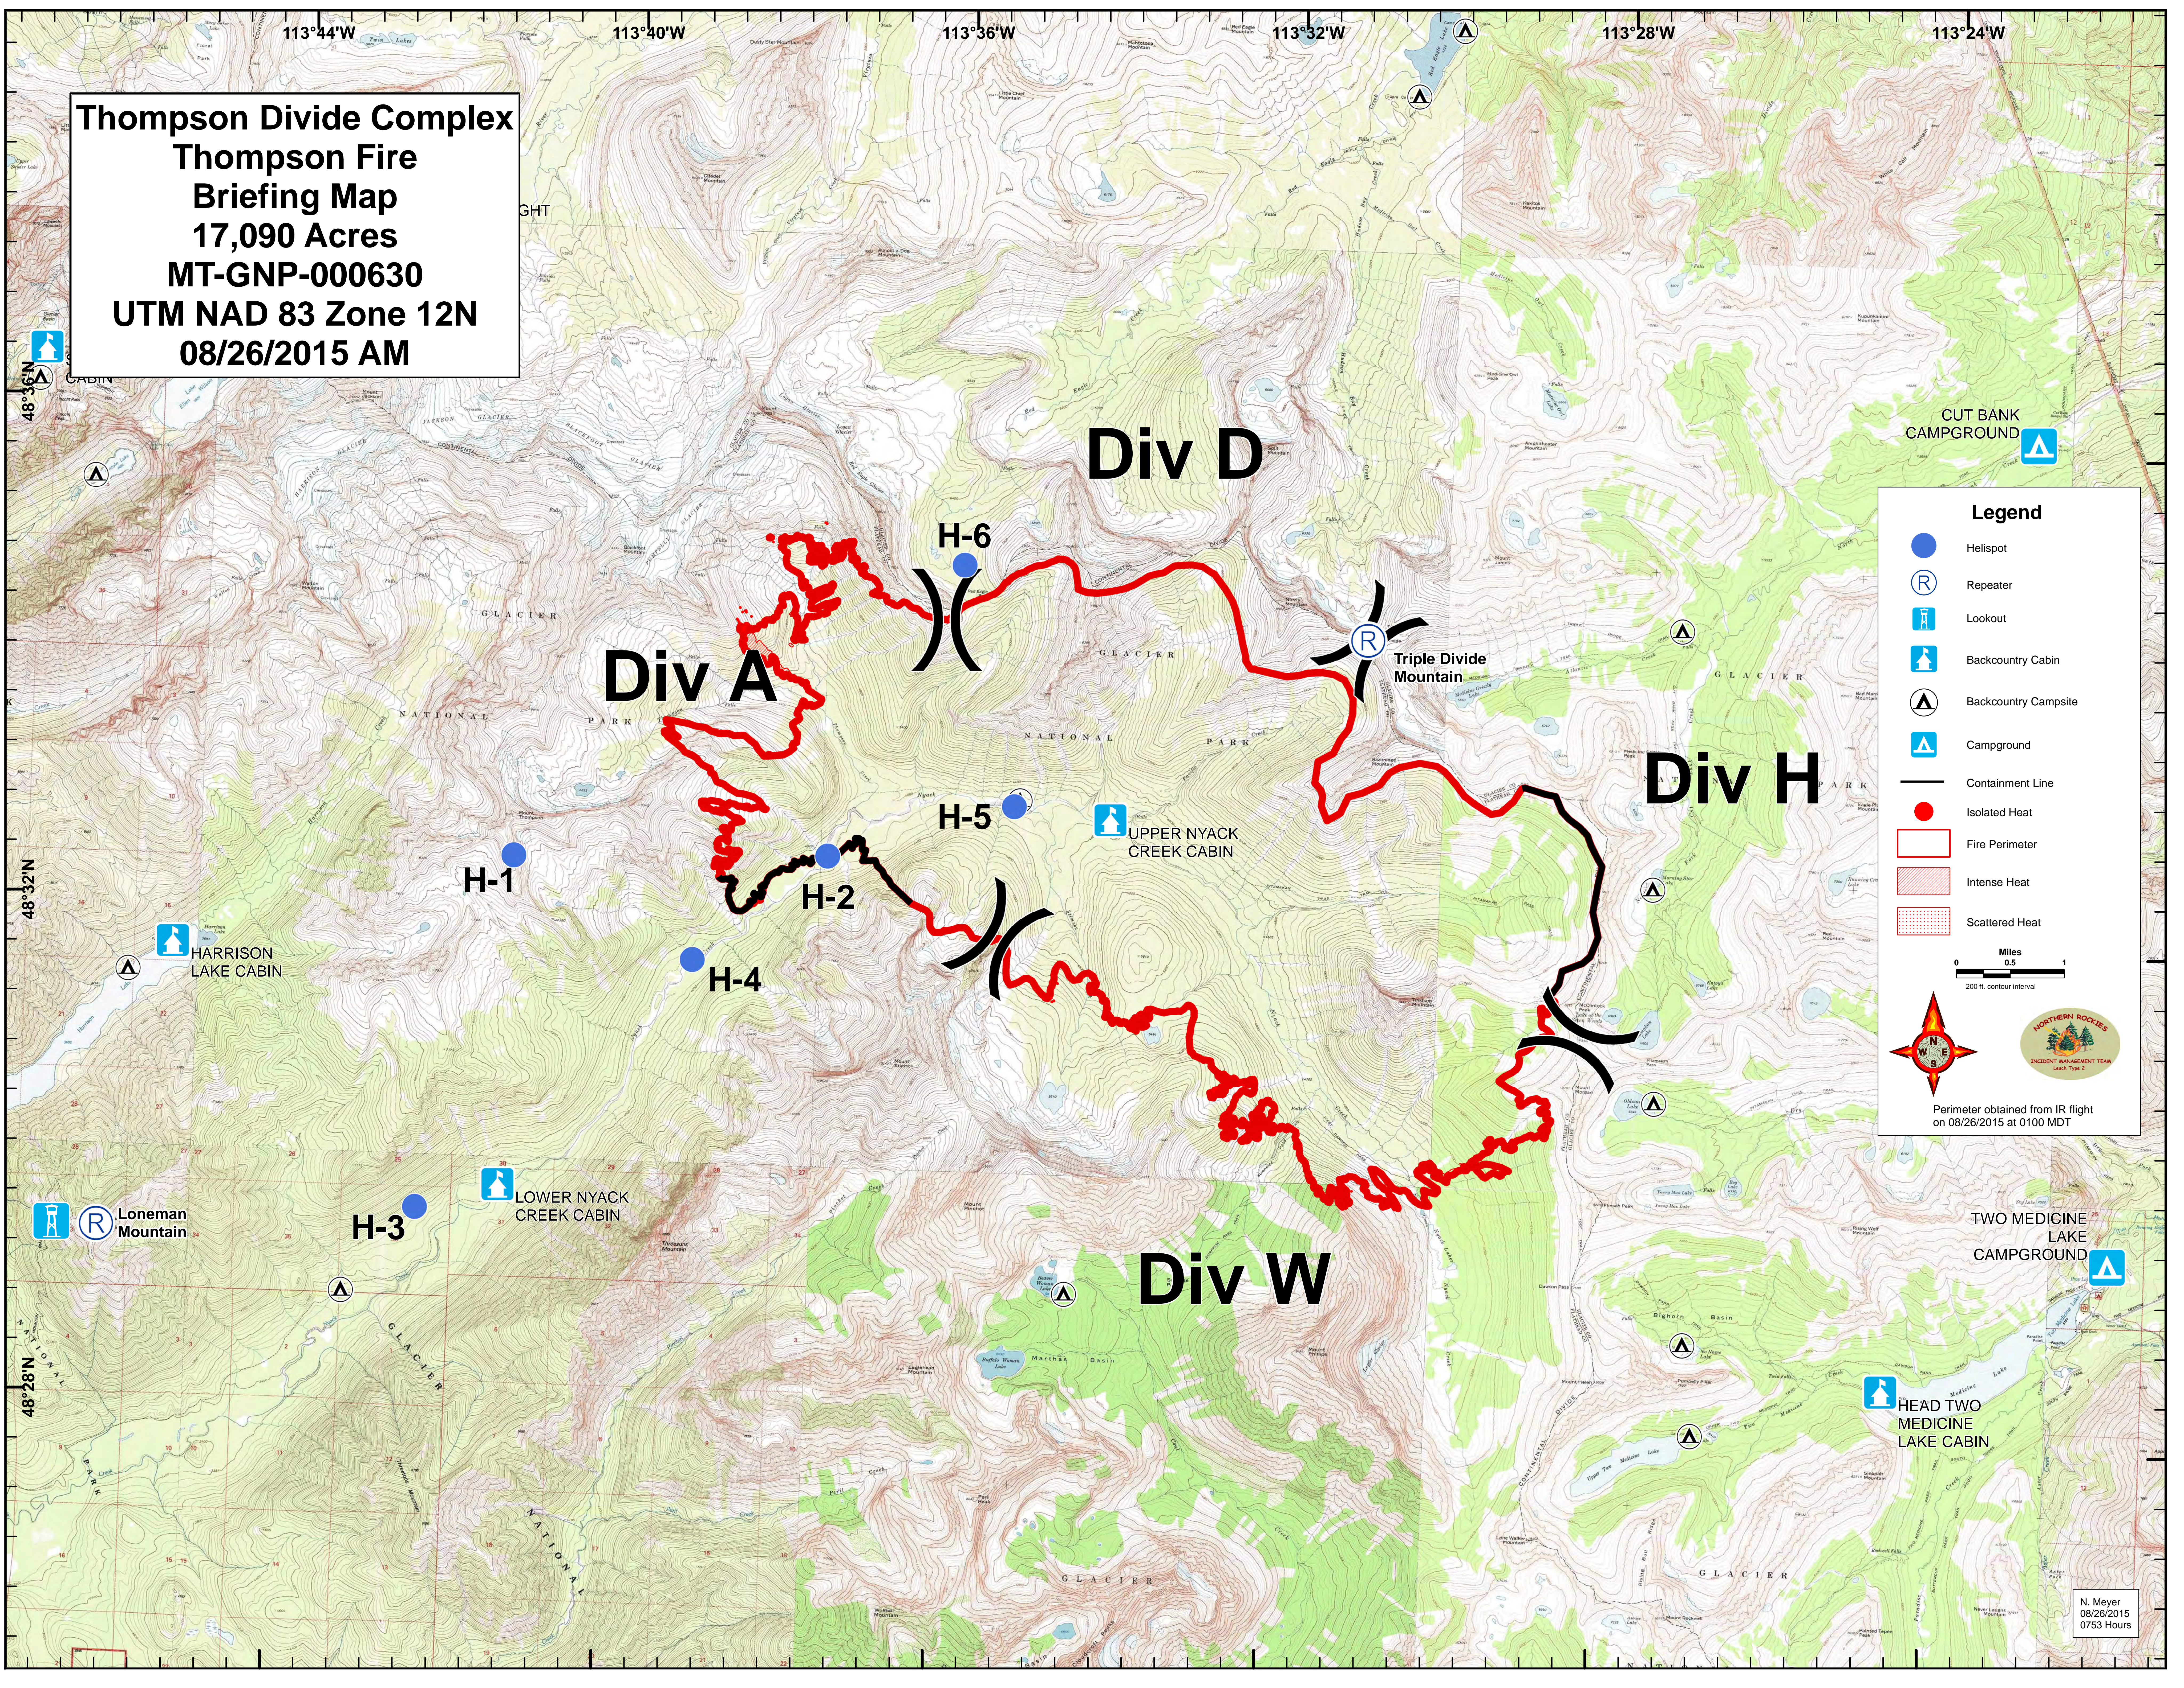

Thompson Divide Complex
Thompson Fire
Briefing Map
17,090 Acres
MT-GNP-000630
UTM NAD 83 Zone 12N
08/26/2015 AM

Legend

- Helispot
- Repeater
- Lookout
- Backcountry Cabin
- Backcountry Campsite
- Campground
- Containment Line
- Isolated Heat
- Fire Perimeter
- Intense Heat
- Scattered Heat

0 0.5 1 Miles
 200 ft. contour interval

N
 W E S

NORTHERN ROCKIES
 INCIDENT MANAGEMENT TEAM
 Level Type 2

Perimeter obtained from IR flight
 on 08/26/2015 at 0100 MDT

N. Meyer
 08/26/2015
 0753 Hours