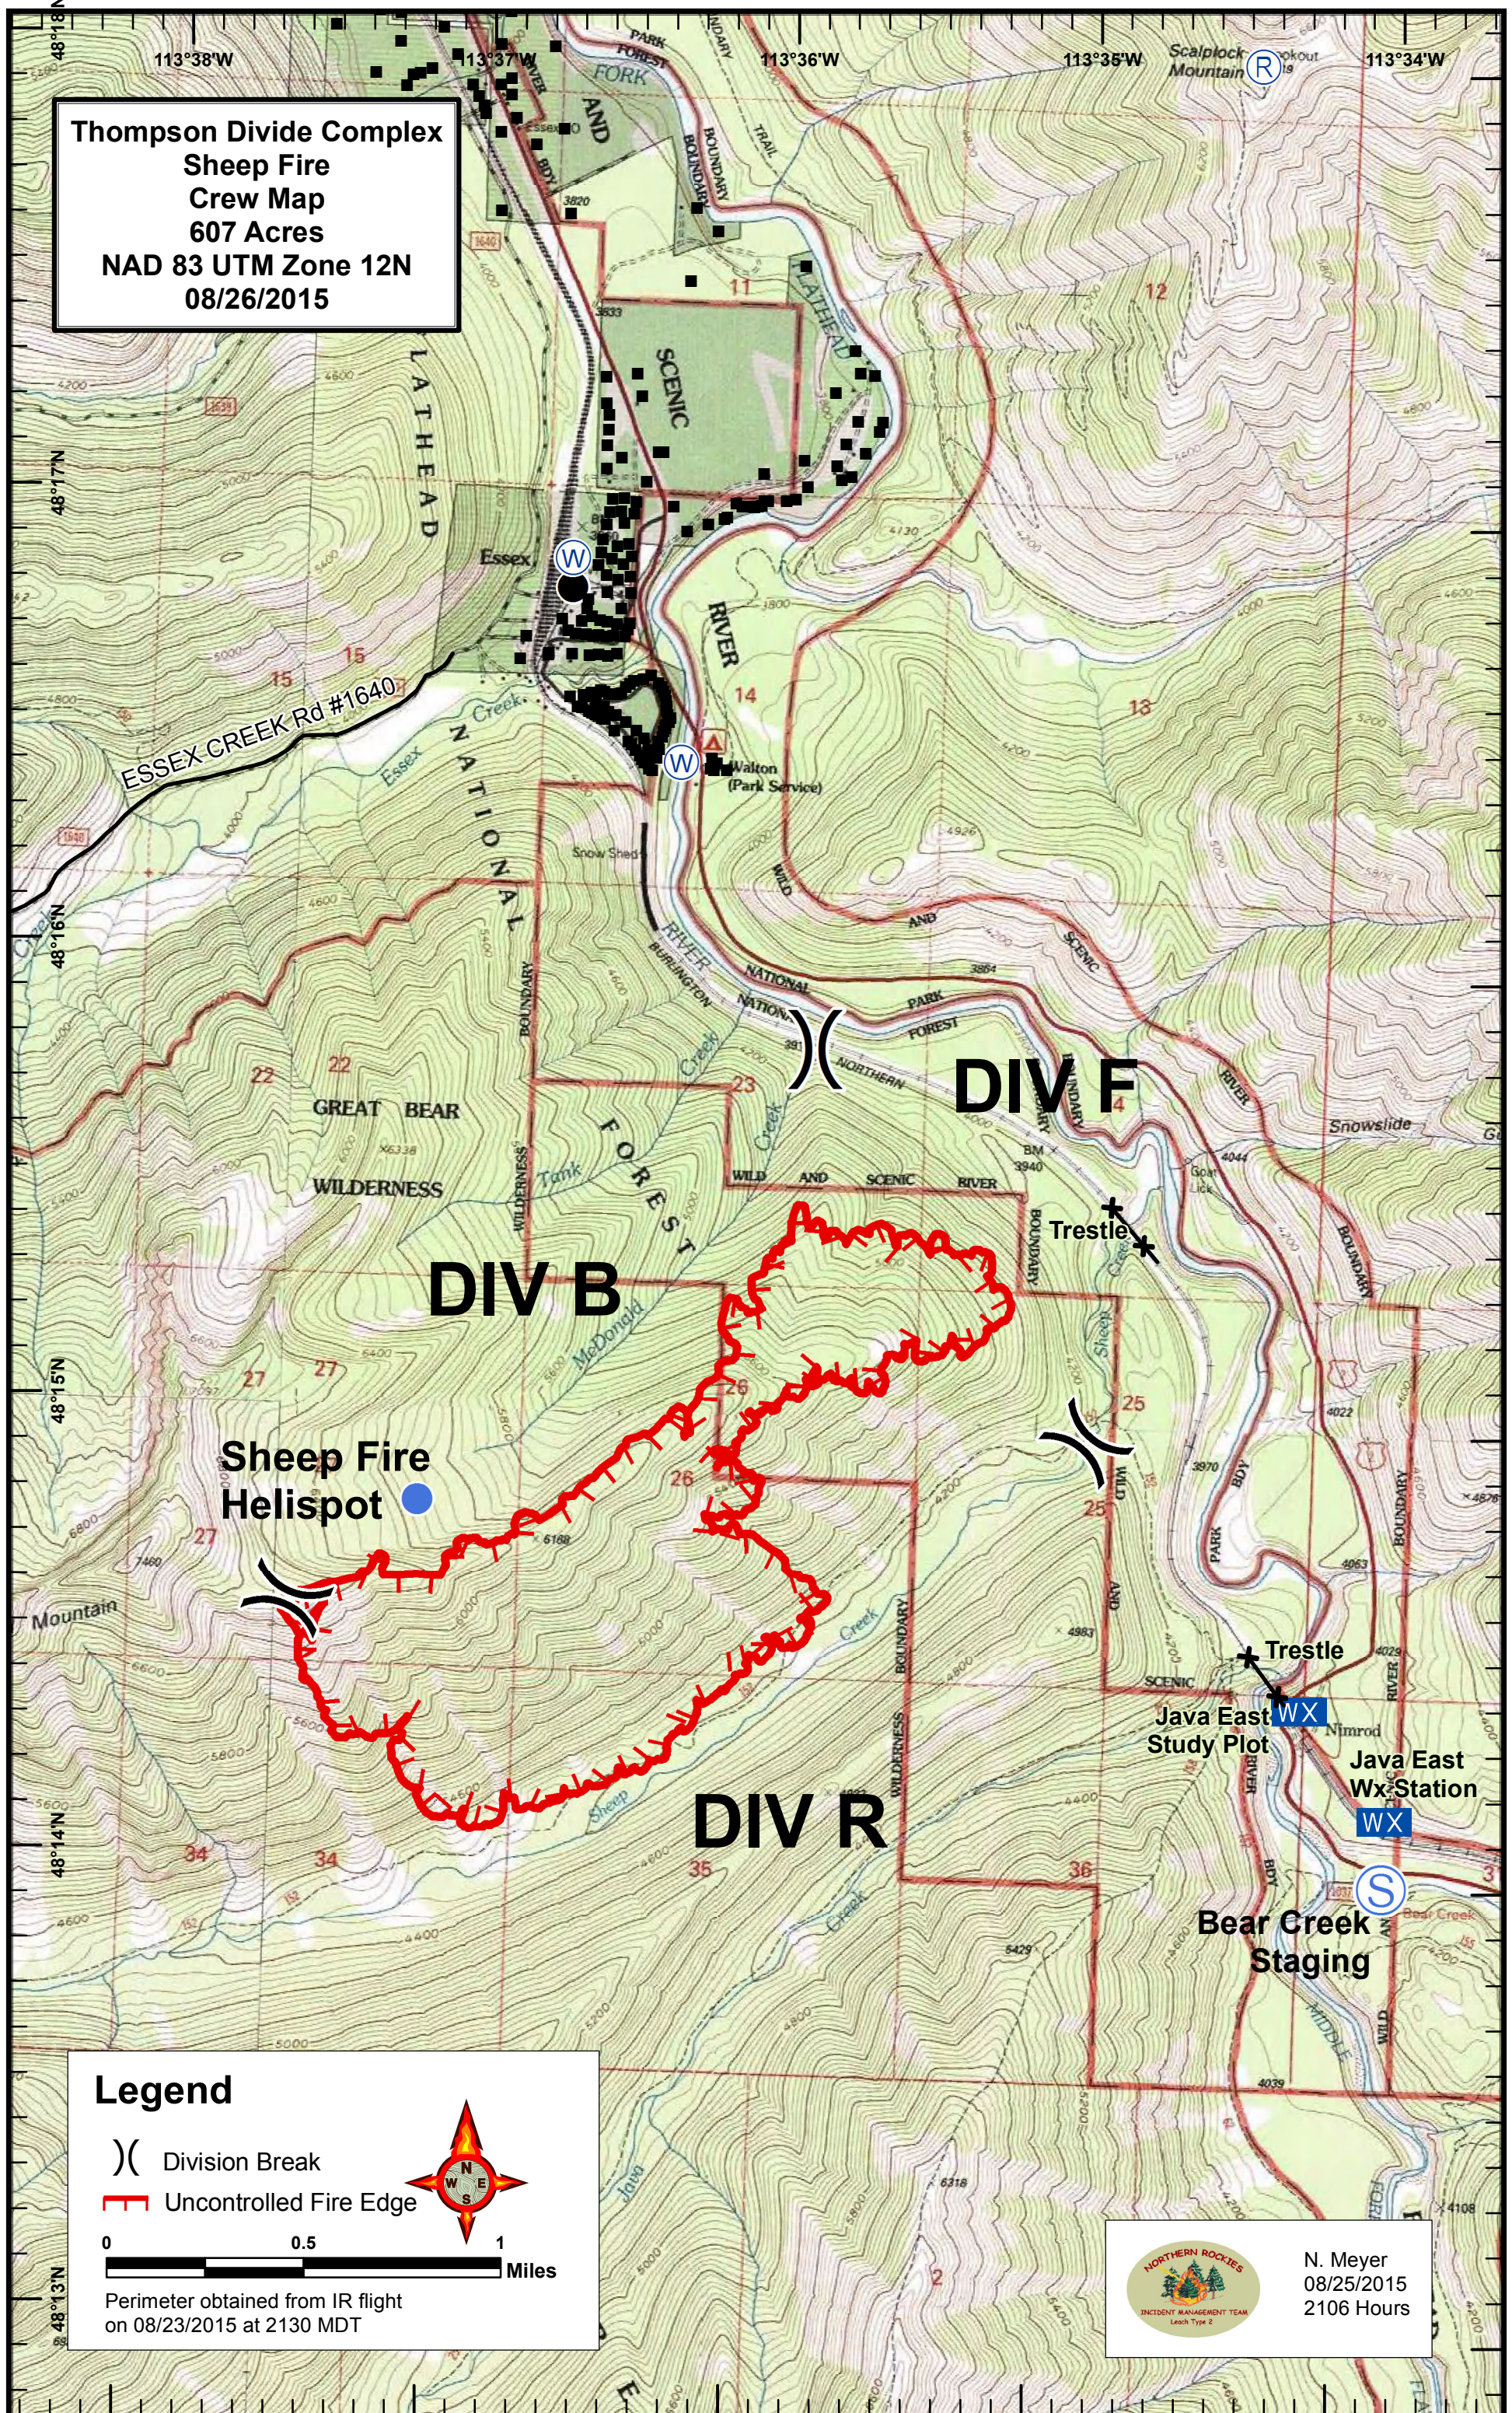

Thompson Divide Complex  
 Sheep Fire  
 Crew Map  
 607 Acres  
 NAD 83 UTM Zone 12N  
 08/26/2015

**Legend**

-  Division Break
-  Uncontrolled Fire Edge

Perimeter obtained from IR flight on 08/23/2015 at 2130 MDT

N. Meyer  
 08/25/2015  
 2106 Hours