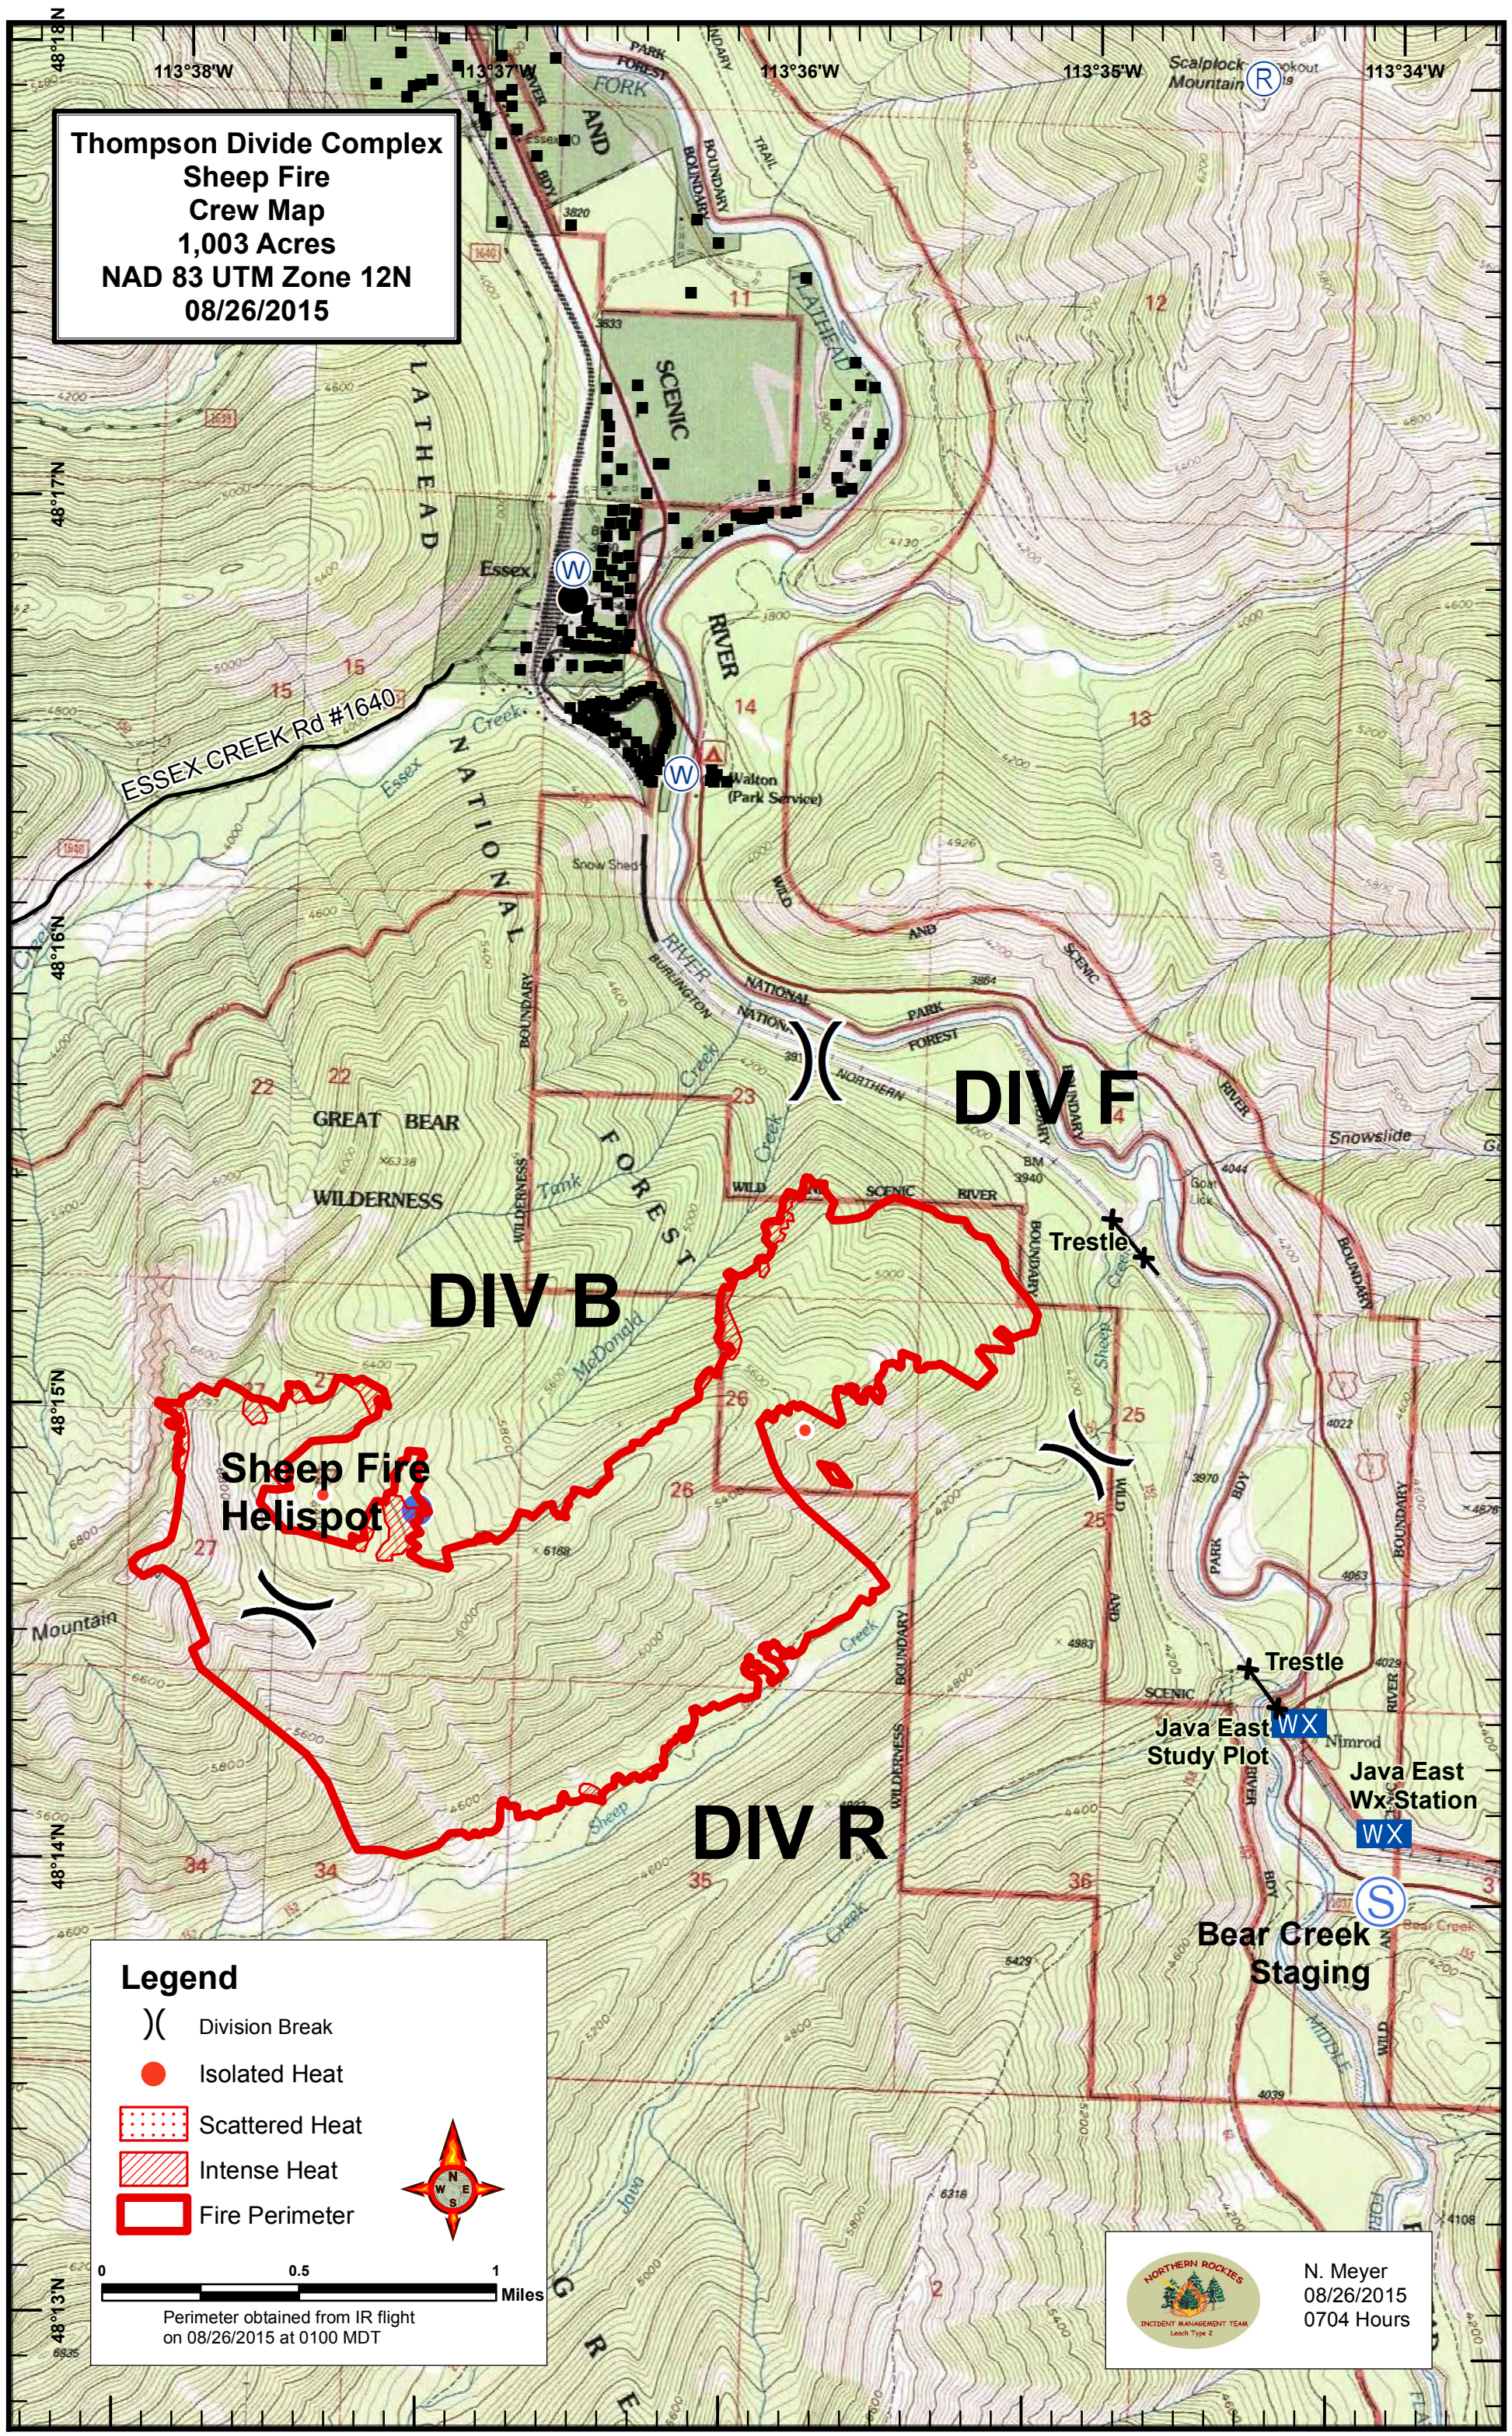

Thompson Divide Complex
 Sheep Fire
 Crew Map
 1,003 Acres
 NAD 83 UTM Zone 12N
 08/26/2015

Legend

- Division Break
- Isolated Heat
- Scattered Heat
- Intense Heat
- Fire Perimeter

0 0.5 1 Miles

Perimeter obtained from IR flight on 08/26/2015 at 0100 MDT

N. Meyer
 08/26/2015
 0704 Hours