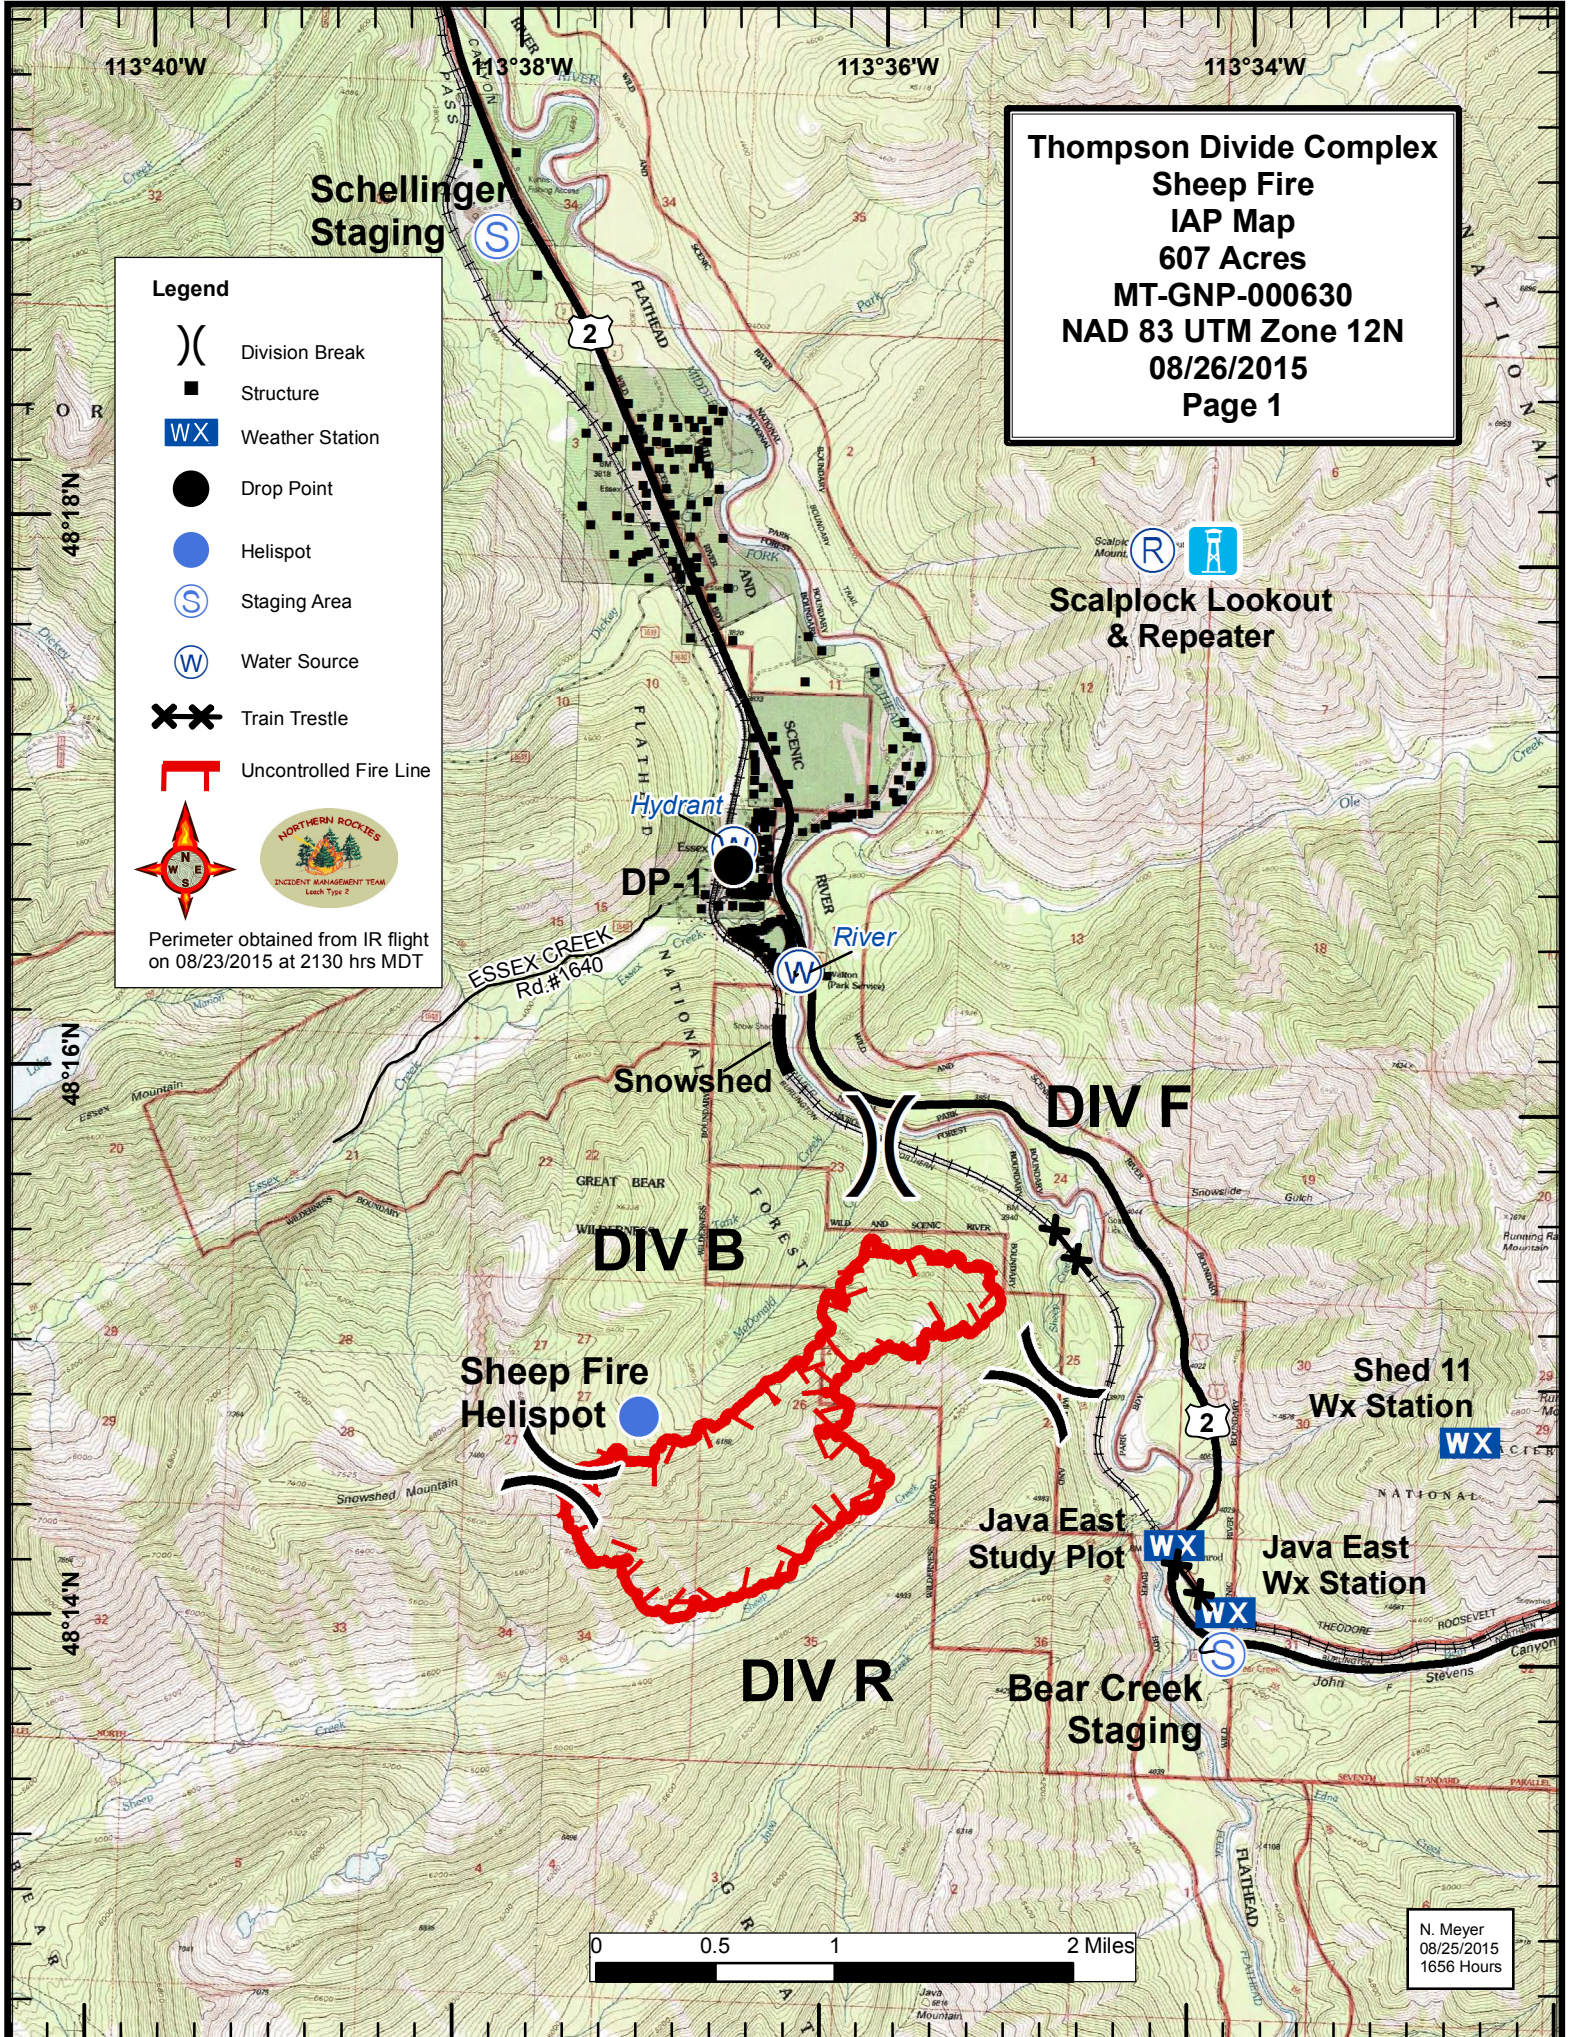

**Thompson Divide Complex
Sheep Fire
IAP Map
607 Acres
MT-GNP-000630
NAD 83 UTM Zone 12N
08/26/2015
Page 1**

Legend

- Division Break
- Structure
- Weather Station
- Drop Point
- Helispot
- Staging Area
- Water Source
- Train Trestle
- Uncontrolled Fire Line

Perimeter obtained from IR flight on 08/23/2015 at 2130 hrs MDT

N. Meyer
08/25/2015
1656 Hours