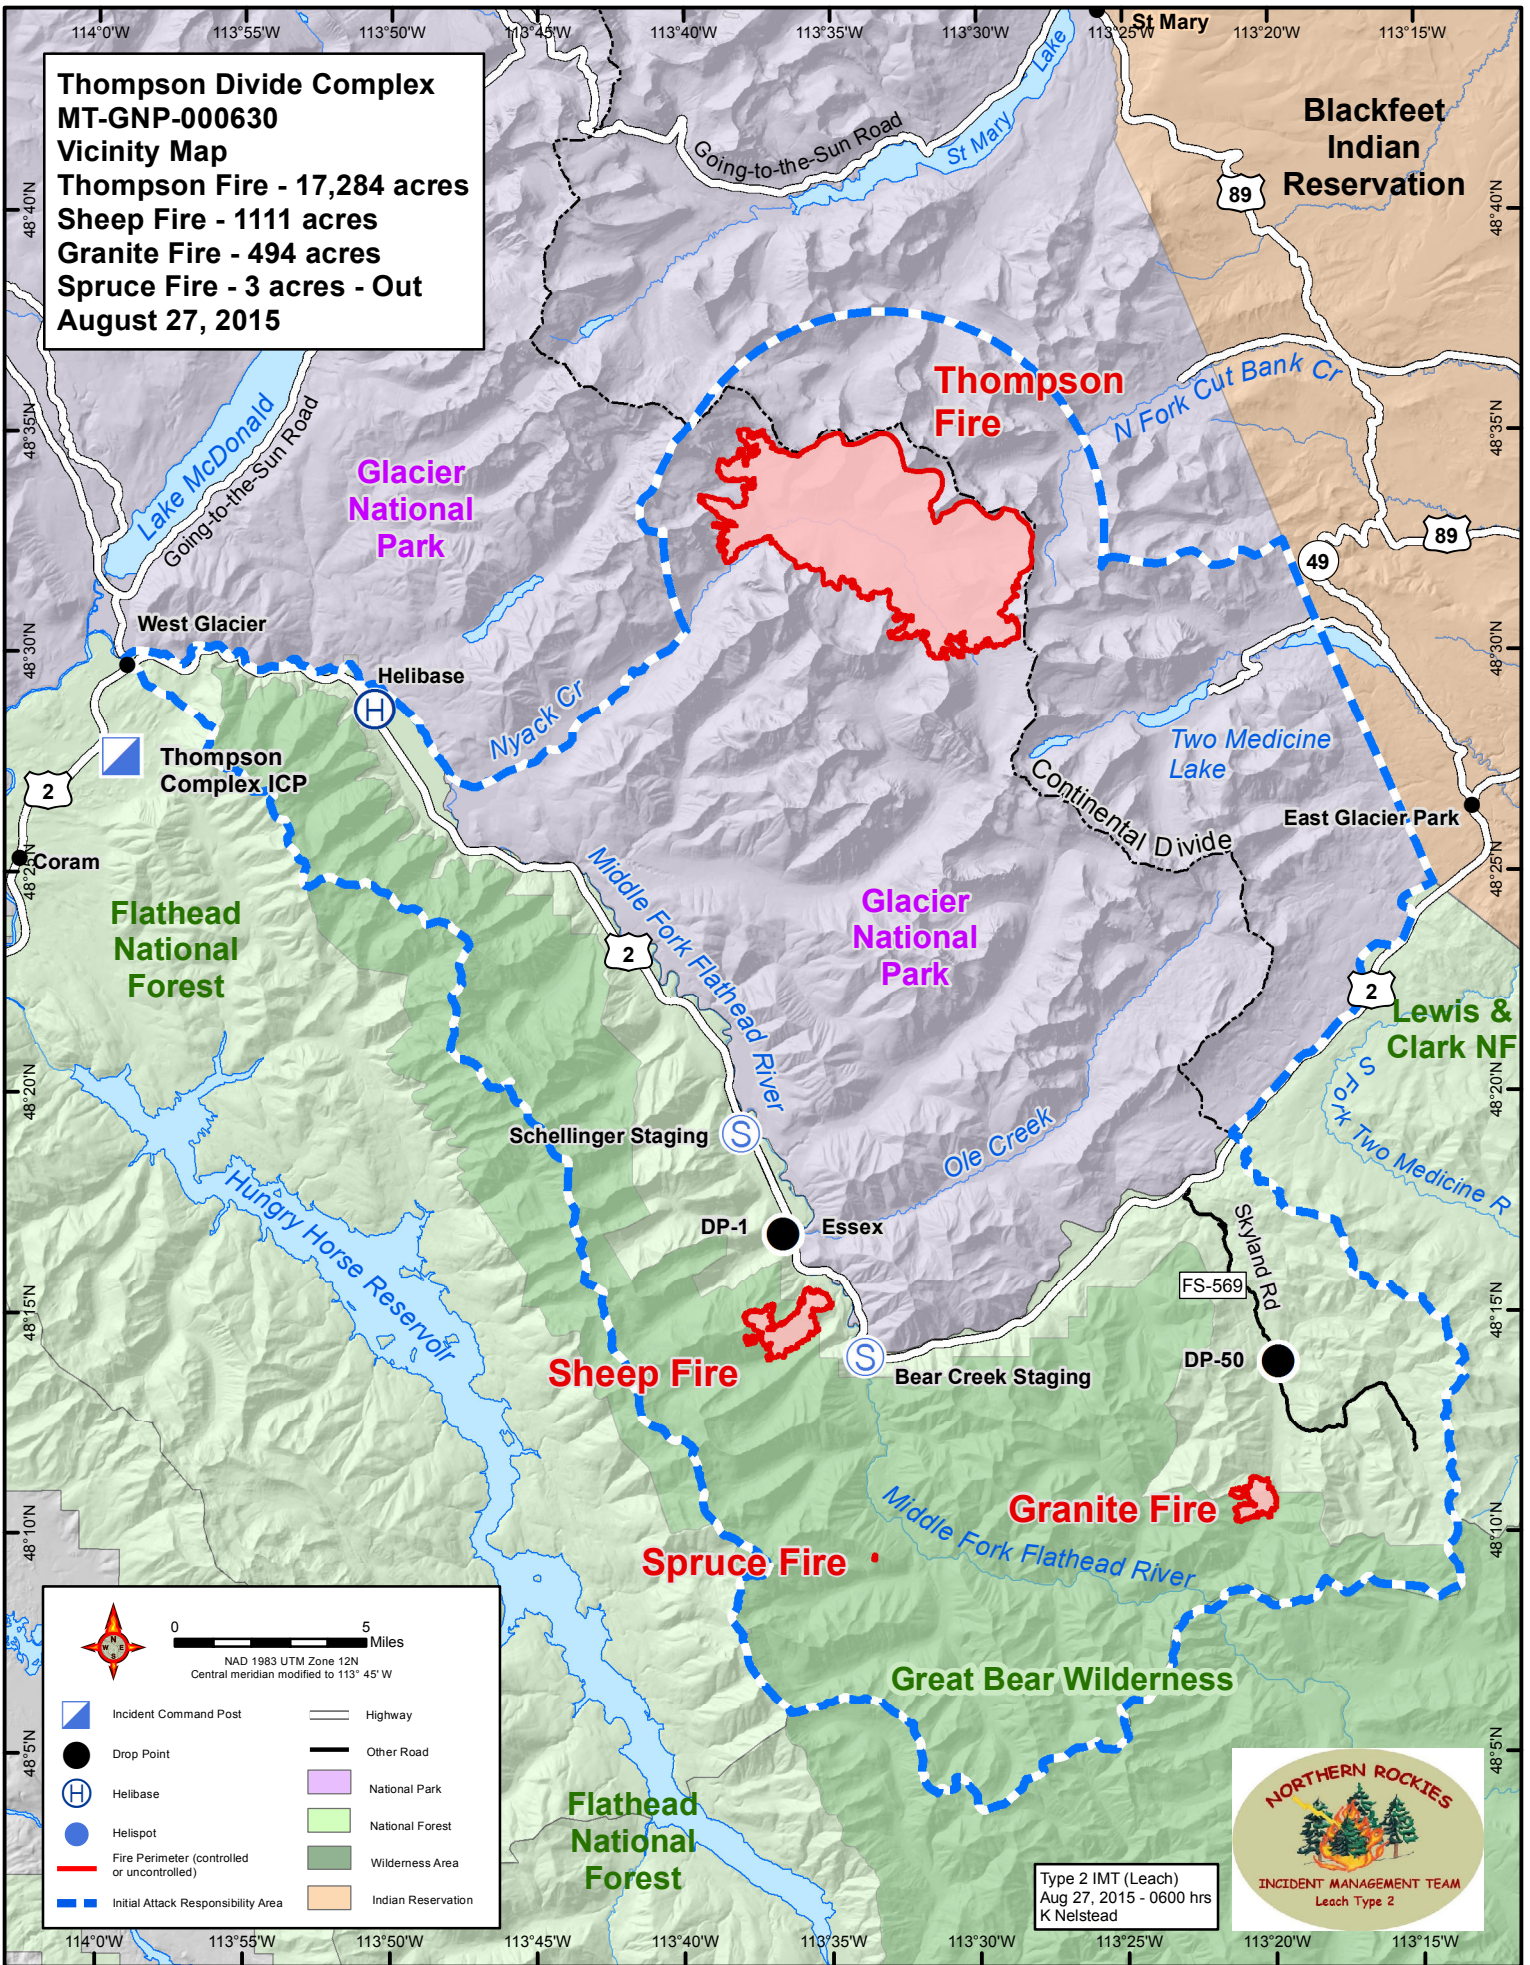

**Thompson Divide Complex
MT-GNP-000630
Vicinity Map**
Thompson Fire - 17,284 acres
Sheep Fire - 1111 acres
Granite Fire - 494 acres
Spruce Fire - 3 acres - Out
August 27, 2015

Type 2 IMT (Leach)
 Aug 27, 2015 - 0600 hrs
 K Nelstead