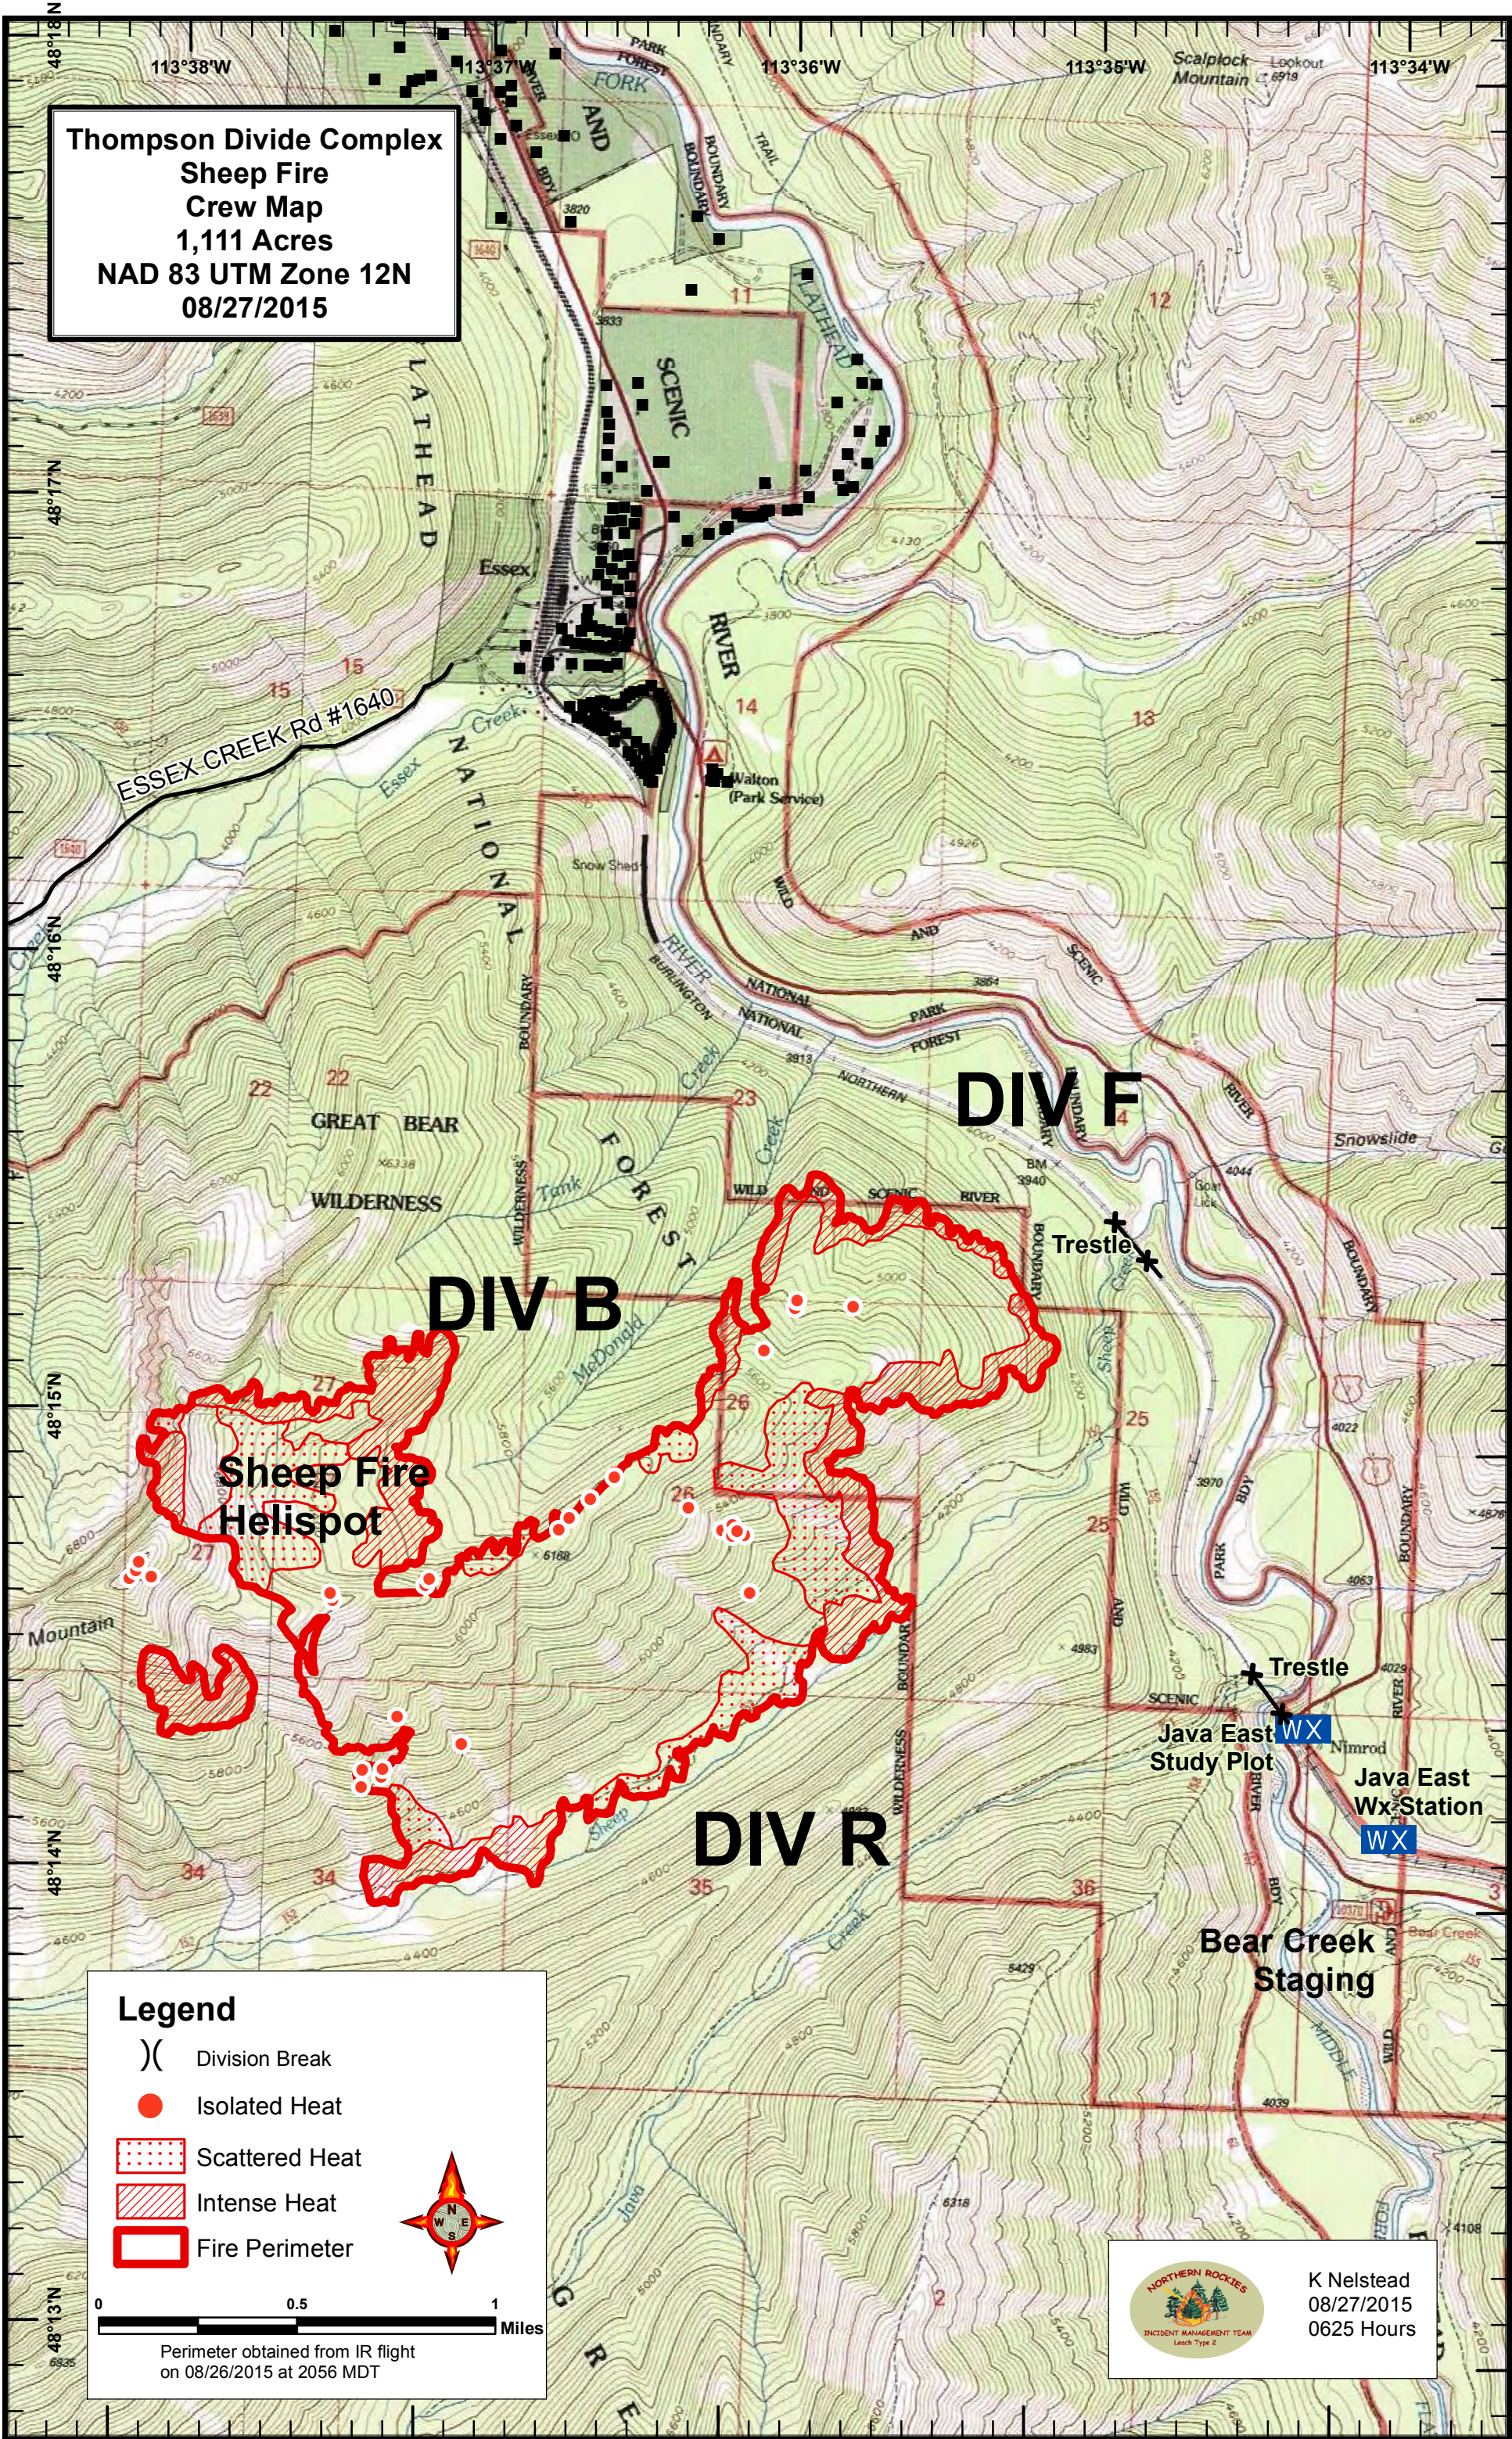

Thompson Divide Complex  
 Sheep Fire  
 Crew Map  
 1,111 Acres  
 NAD 83 UTM Zone 12N  
 08/27/2015

**Legend**

- Division Break
- Isolated Heat
- Scattered Heat
- Intense Heat
- Fire Perimeter

Perimeter obtained from IR flight on 08/26/2015 at 2056 MDT

K Nelstead  
 08/27/2015  
 0625 Hours