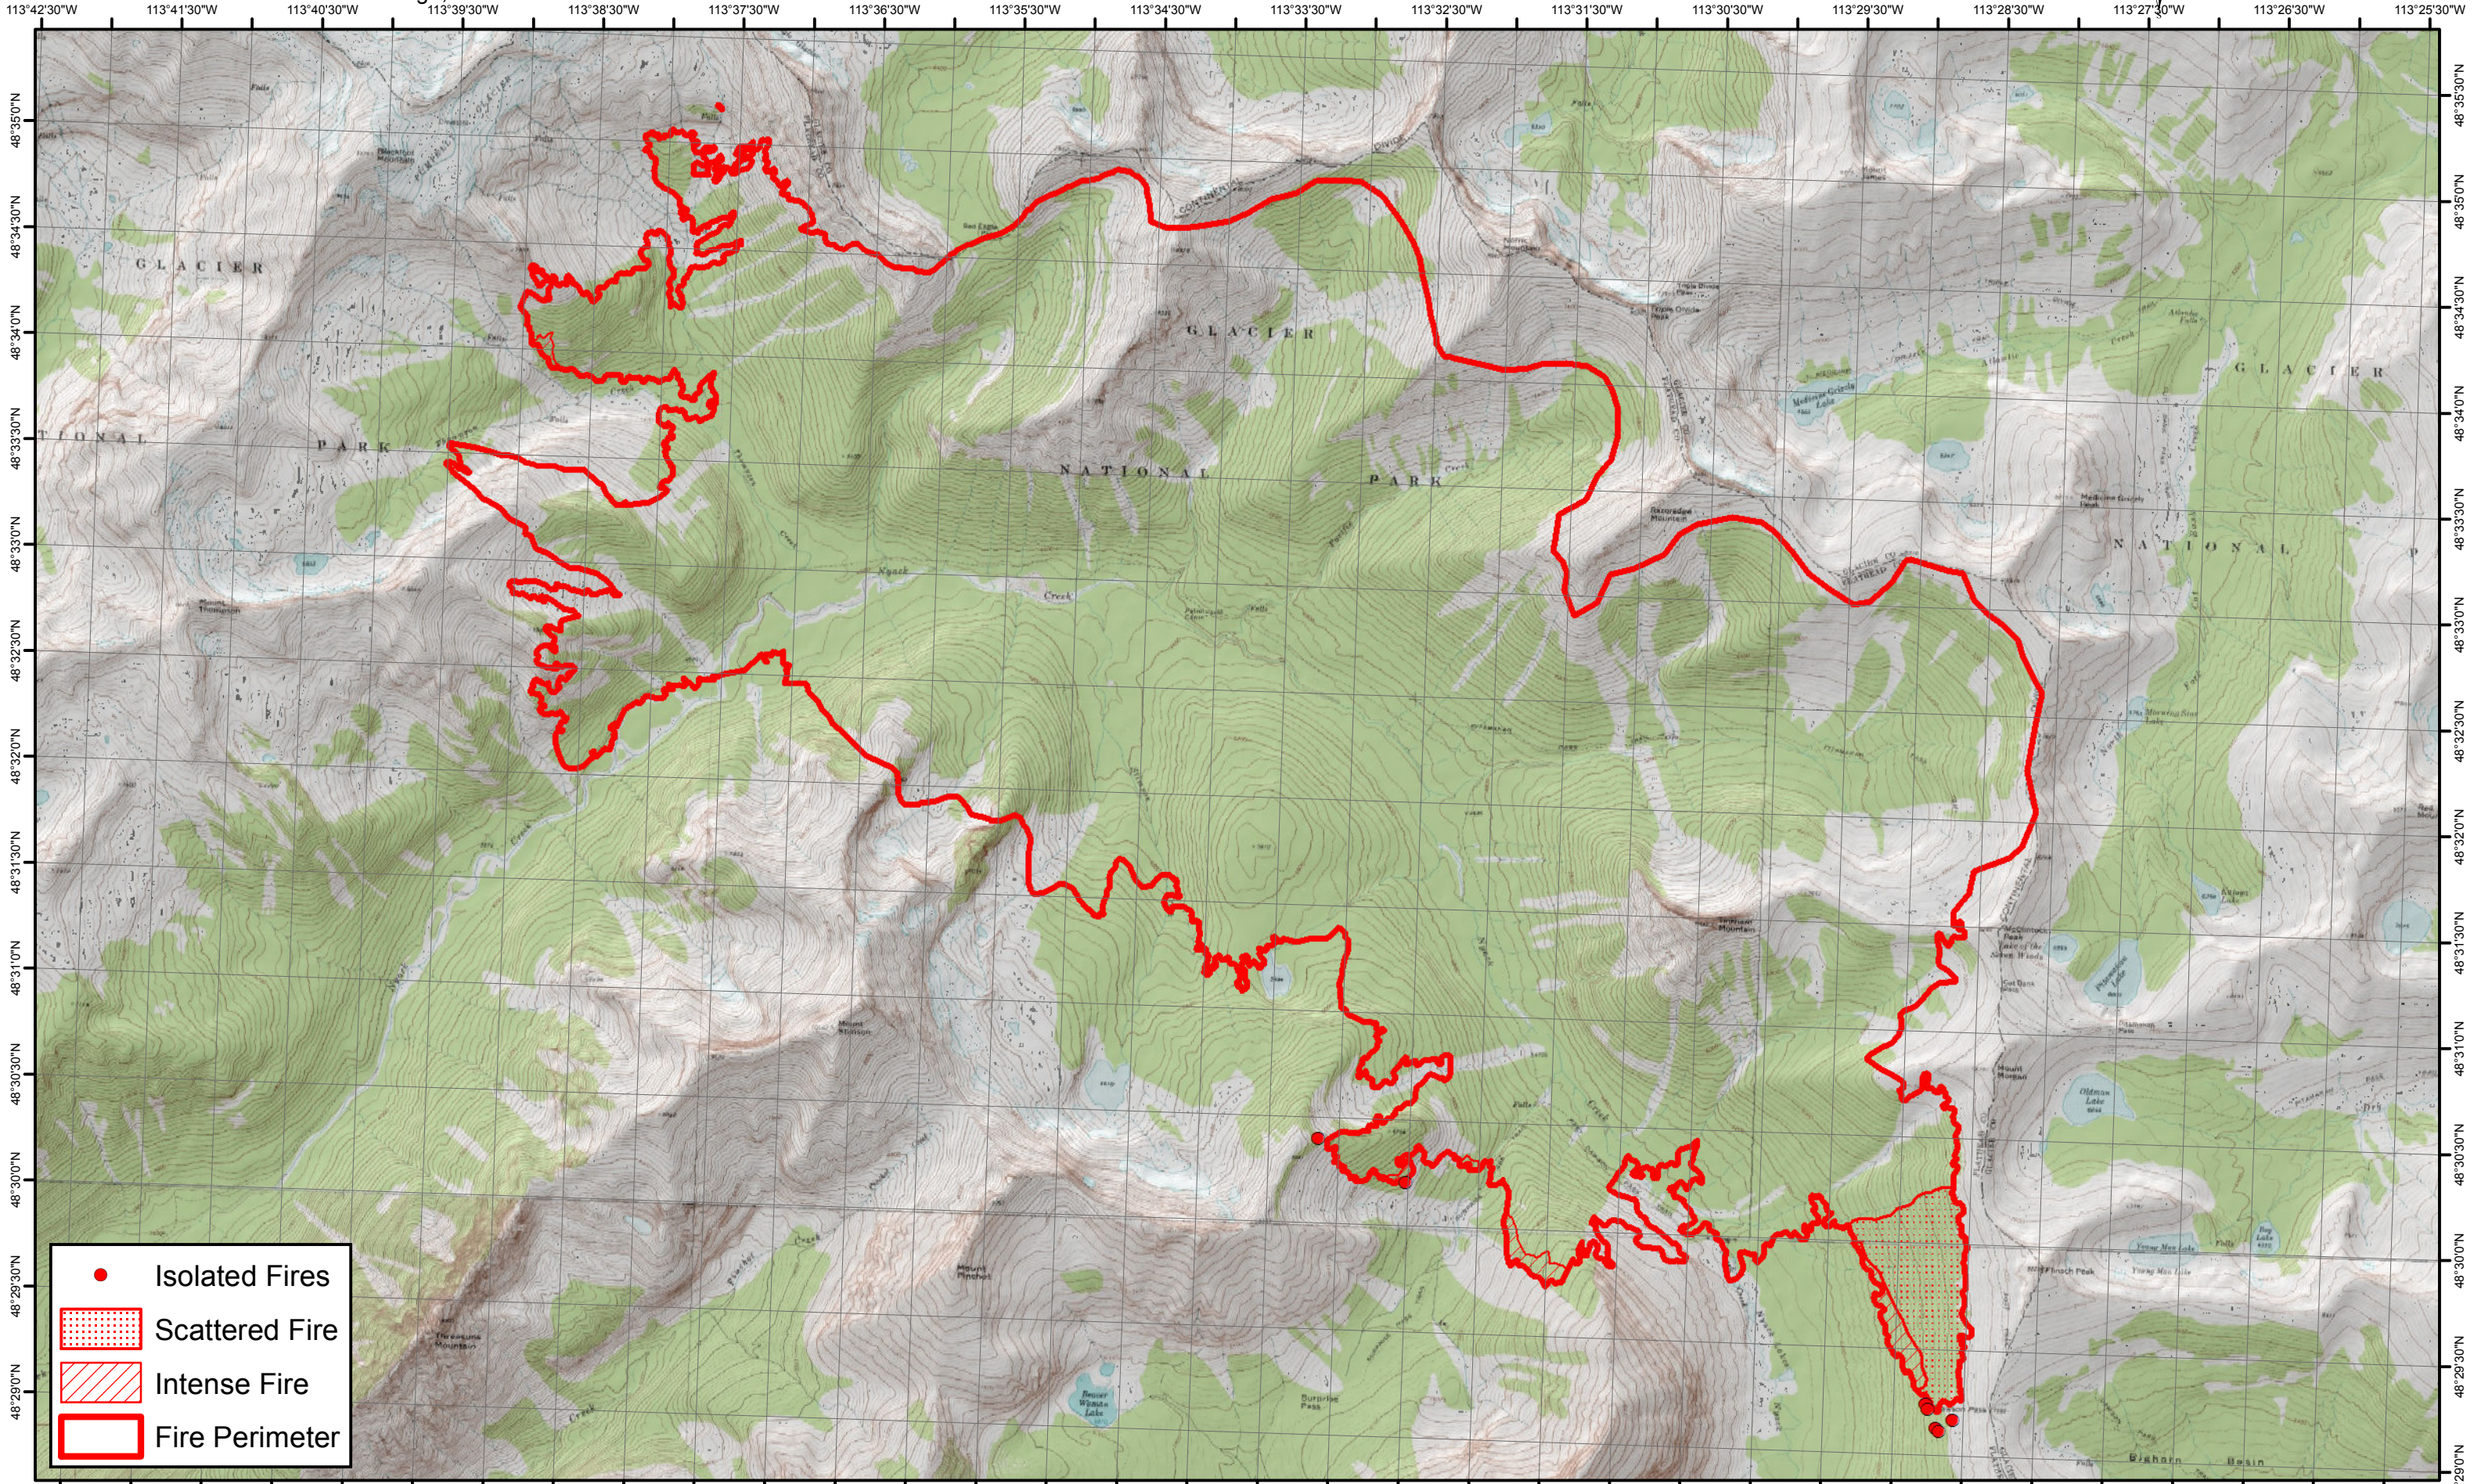

Thompson Wildfire  
Glacier NP  
20 miles east of East Glacier Park Village, MT

28 August 2015  
c. 0430 UTC  
Calculated 17857 Acres

- Isolated Fires
- ▨ Scattered Fire
- ▨ Intense Fire
- ▭ Fire Perimeter

0 0.5 1 2 3 4 Miles