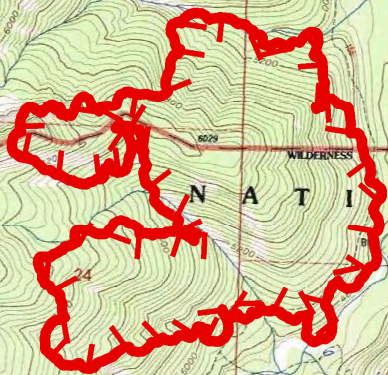

Thompson Divide Complex
Granite Fire
IAP Map
494 Acres
MT-GNP-000630
NAD 83 UTM Zone 12N
Aug 28, 2015
Page 3

Challenge
Cabin

DP-50

Patrol Ridge
Repeater

Legend

C. Rasor
08/27/2015
1724 Hours