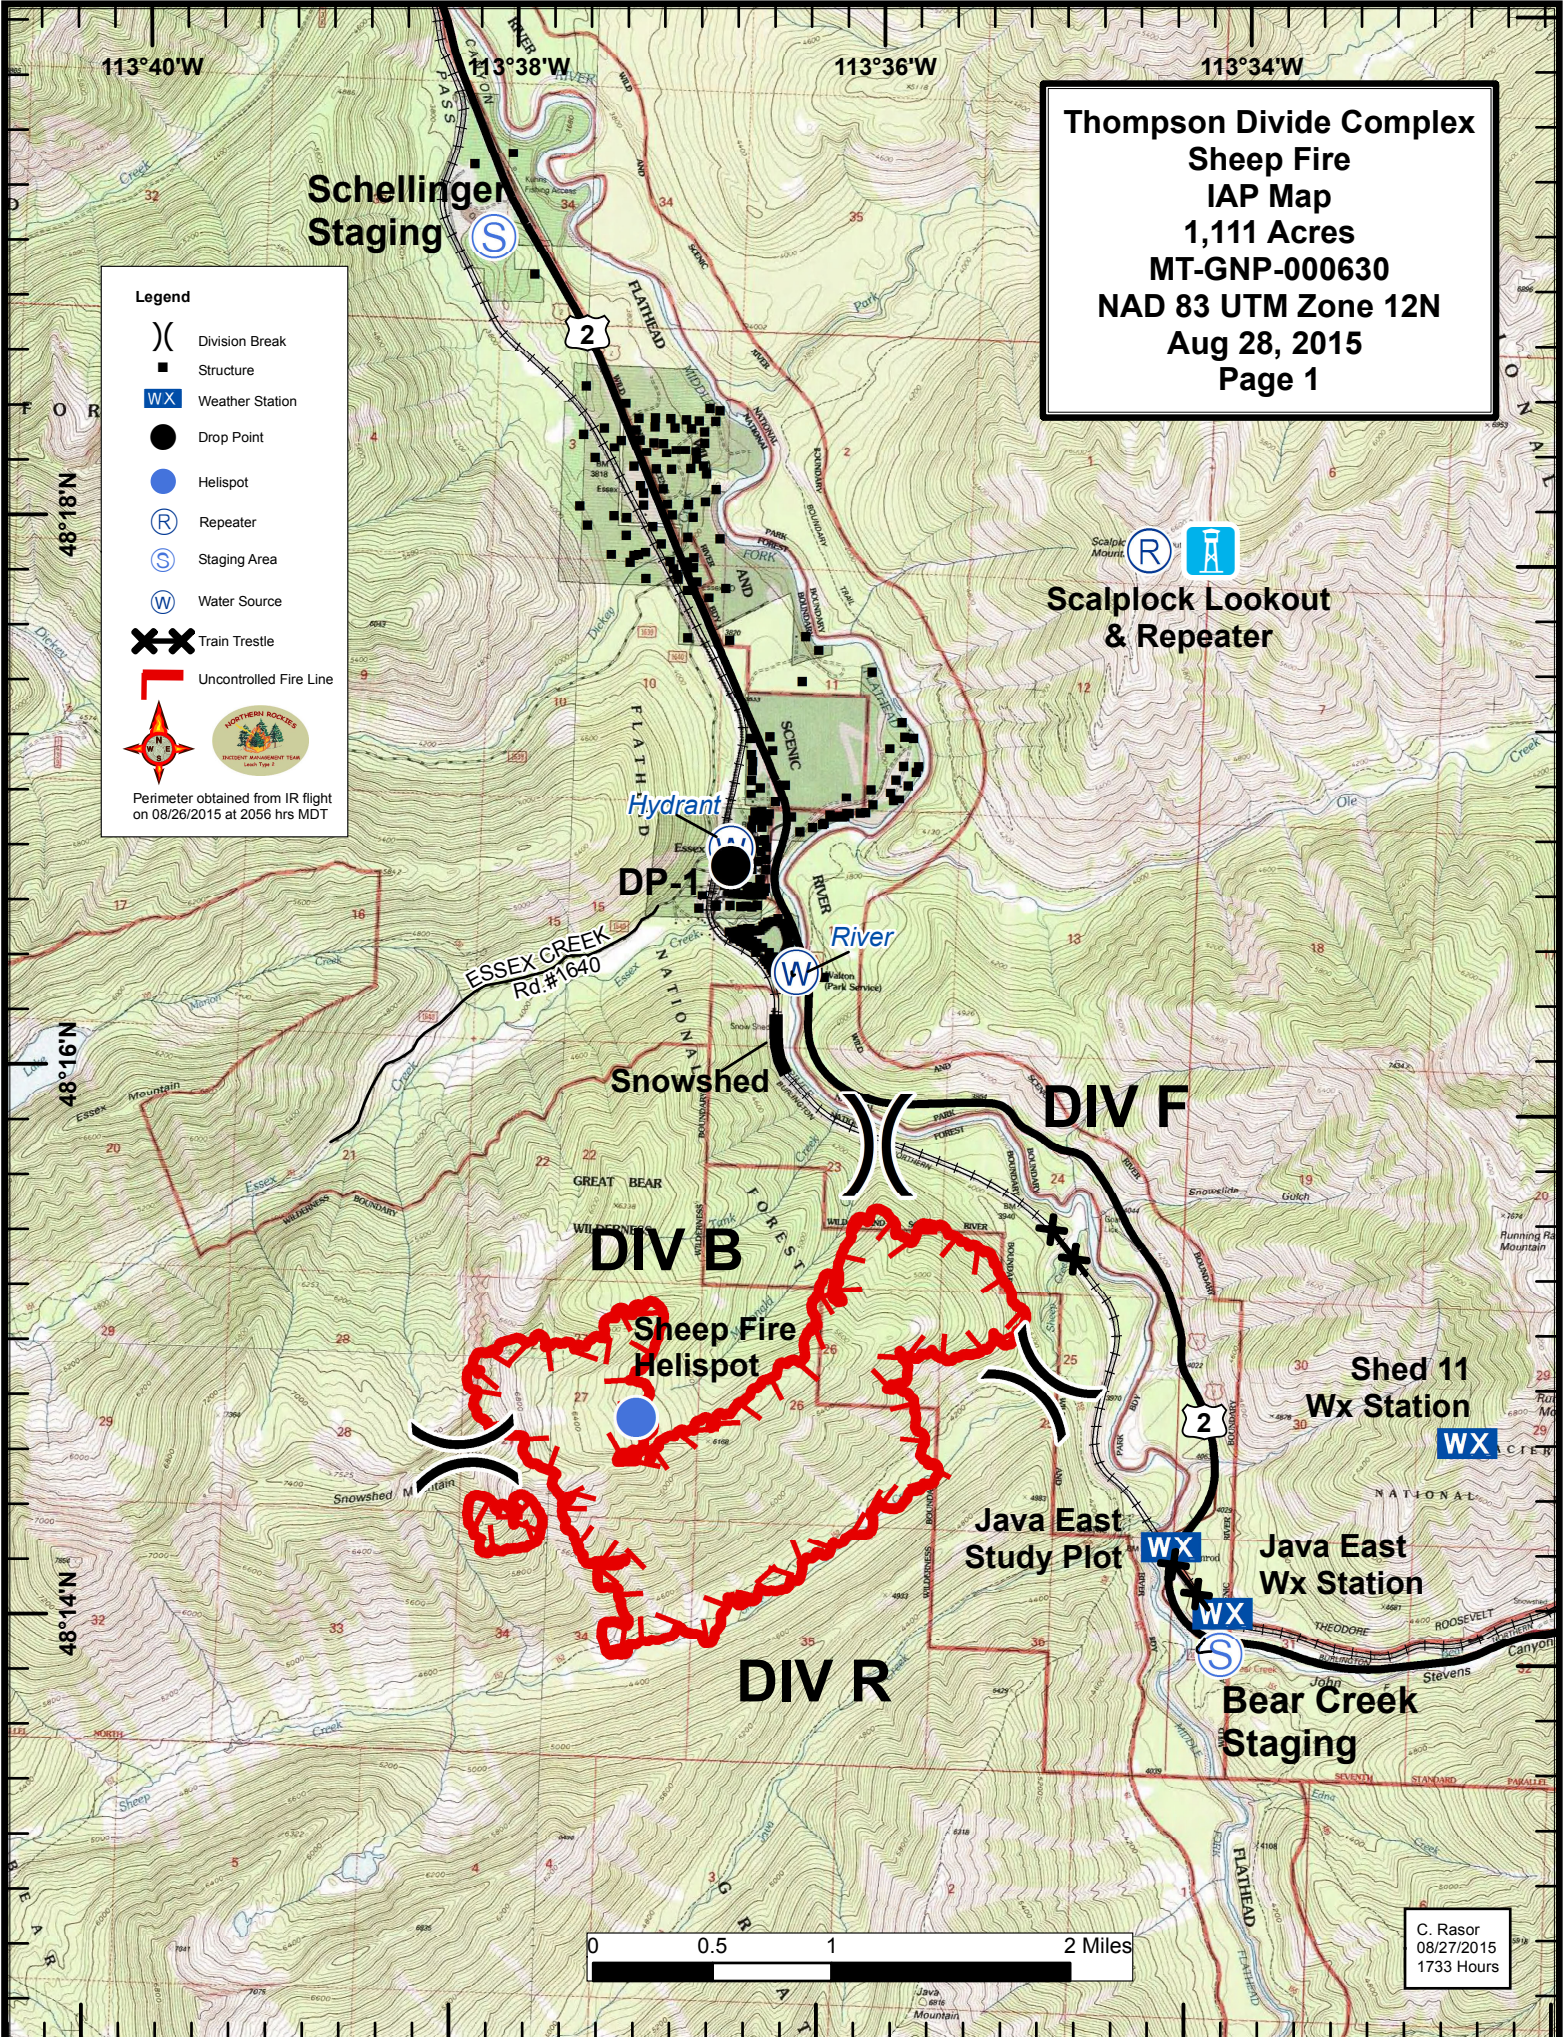

**Thompson Divide Complex
Sheep Fire
IAP Map
1,111 Acres
MT-GNP-000630
NAD 83 UTM Zone 12N
Aug 28, 2015
Page 1**

Legend

- () Division Break
- Structure
- WX Weather Station
- Drop Point
- Helispot
- (R) Repeater
- (S) Staging Area
- (W) Water Source
- XX Train Trestle
- ┌ Uncontrolled Fire Line

Perimeter obtained from IR flight on 08/26/2015 at 2056 hrs MDT

C. Rasor
08/27/2015
1733 Hours