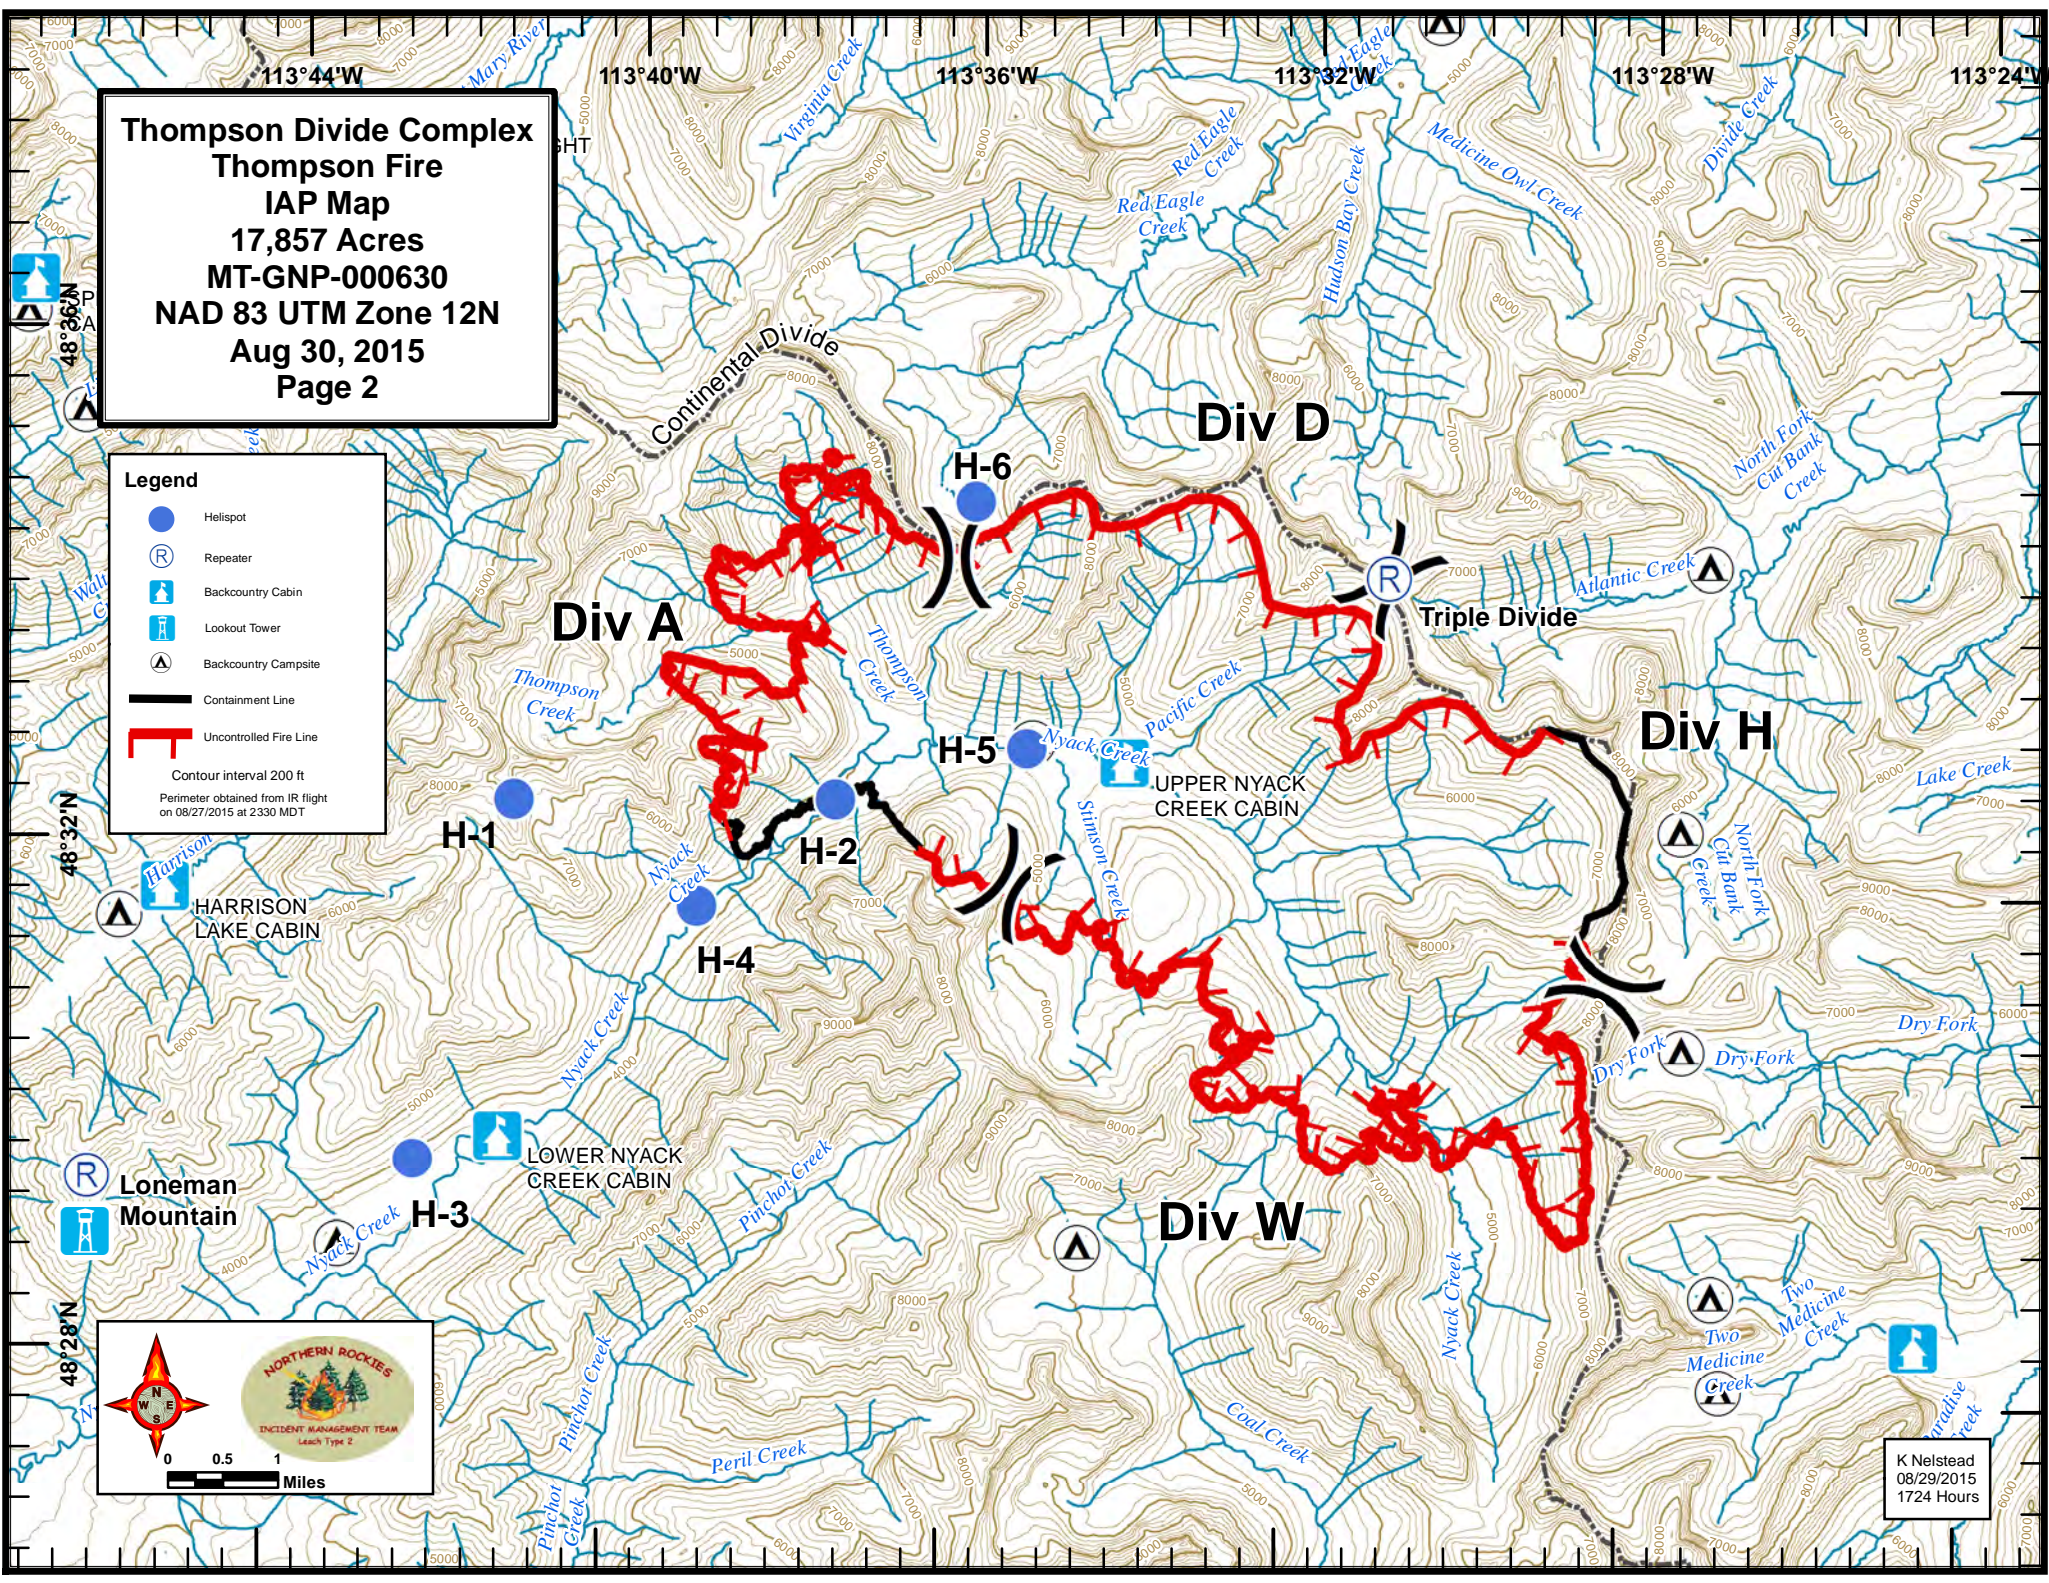

Thompson Divide Complex
Thompson Fire
IAP Map
17,857 Acres
MT-GNP-000630
NAD 83 UTM Zone 12N
Aug 30, 2015
Page 2

Legend

-  Helispot
-  Repeater
-  Backcountry Cabin
-  Lookout Tower
-  Backcountry Campsite
-  Containment Line
-  Uncontrolled Fire Line

Contour interval 200 ft
 Perimeter obtained from IR flight on 08/27/2015 at 2330 MDT

0 0.5 1 Miles

NORTHERN ROCKIES
INCIDENT MANAGEMENT TEAM
 Lead Type 2

K Nelstead
 08/29/2015
 1724 Hours