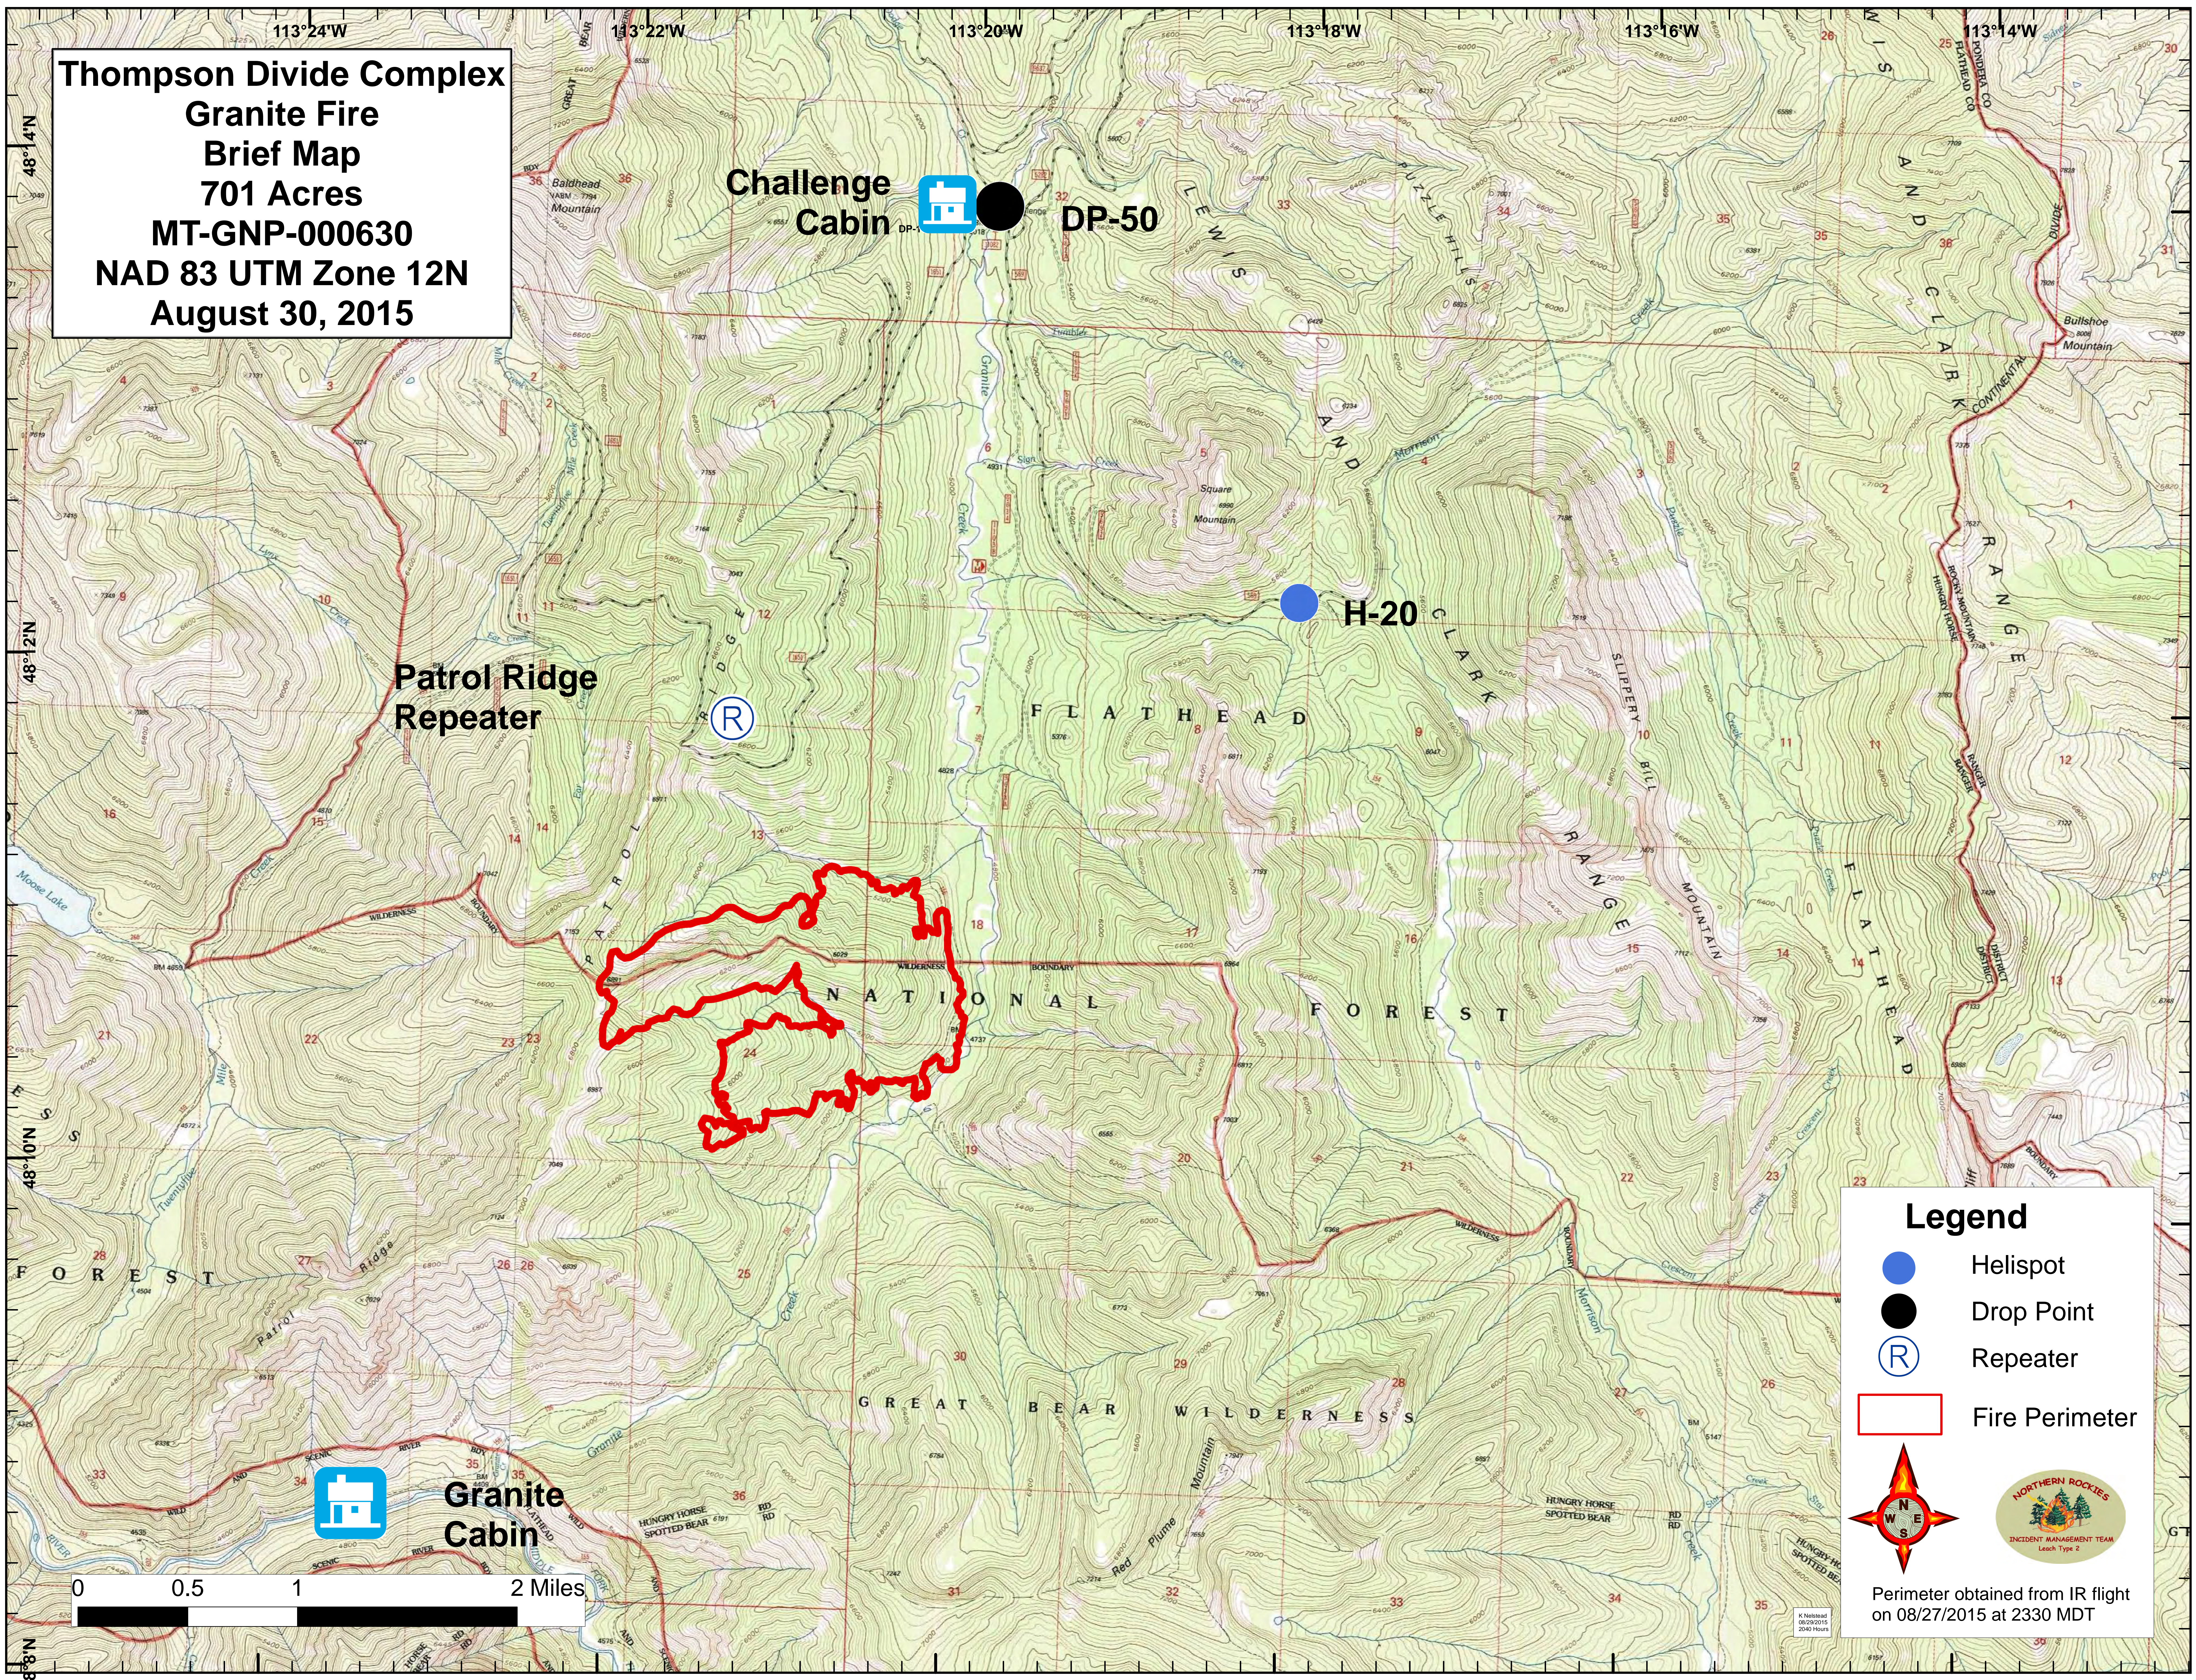

**Thompson Divide Complex  
Granite Fire  
Brief Map  
701 Acres  
MT-GNP-000630  
NAD 83 UTM Zone 12N  
August 30, 2015**

**Legend**

- Helispot
- Drop Point
- Repeater
- Fire Perimeter

Perimeter obtained from IR flight on 08/27/2015 at 2330 MDT