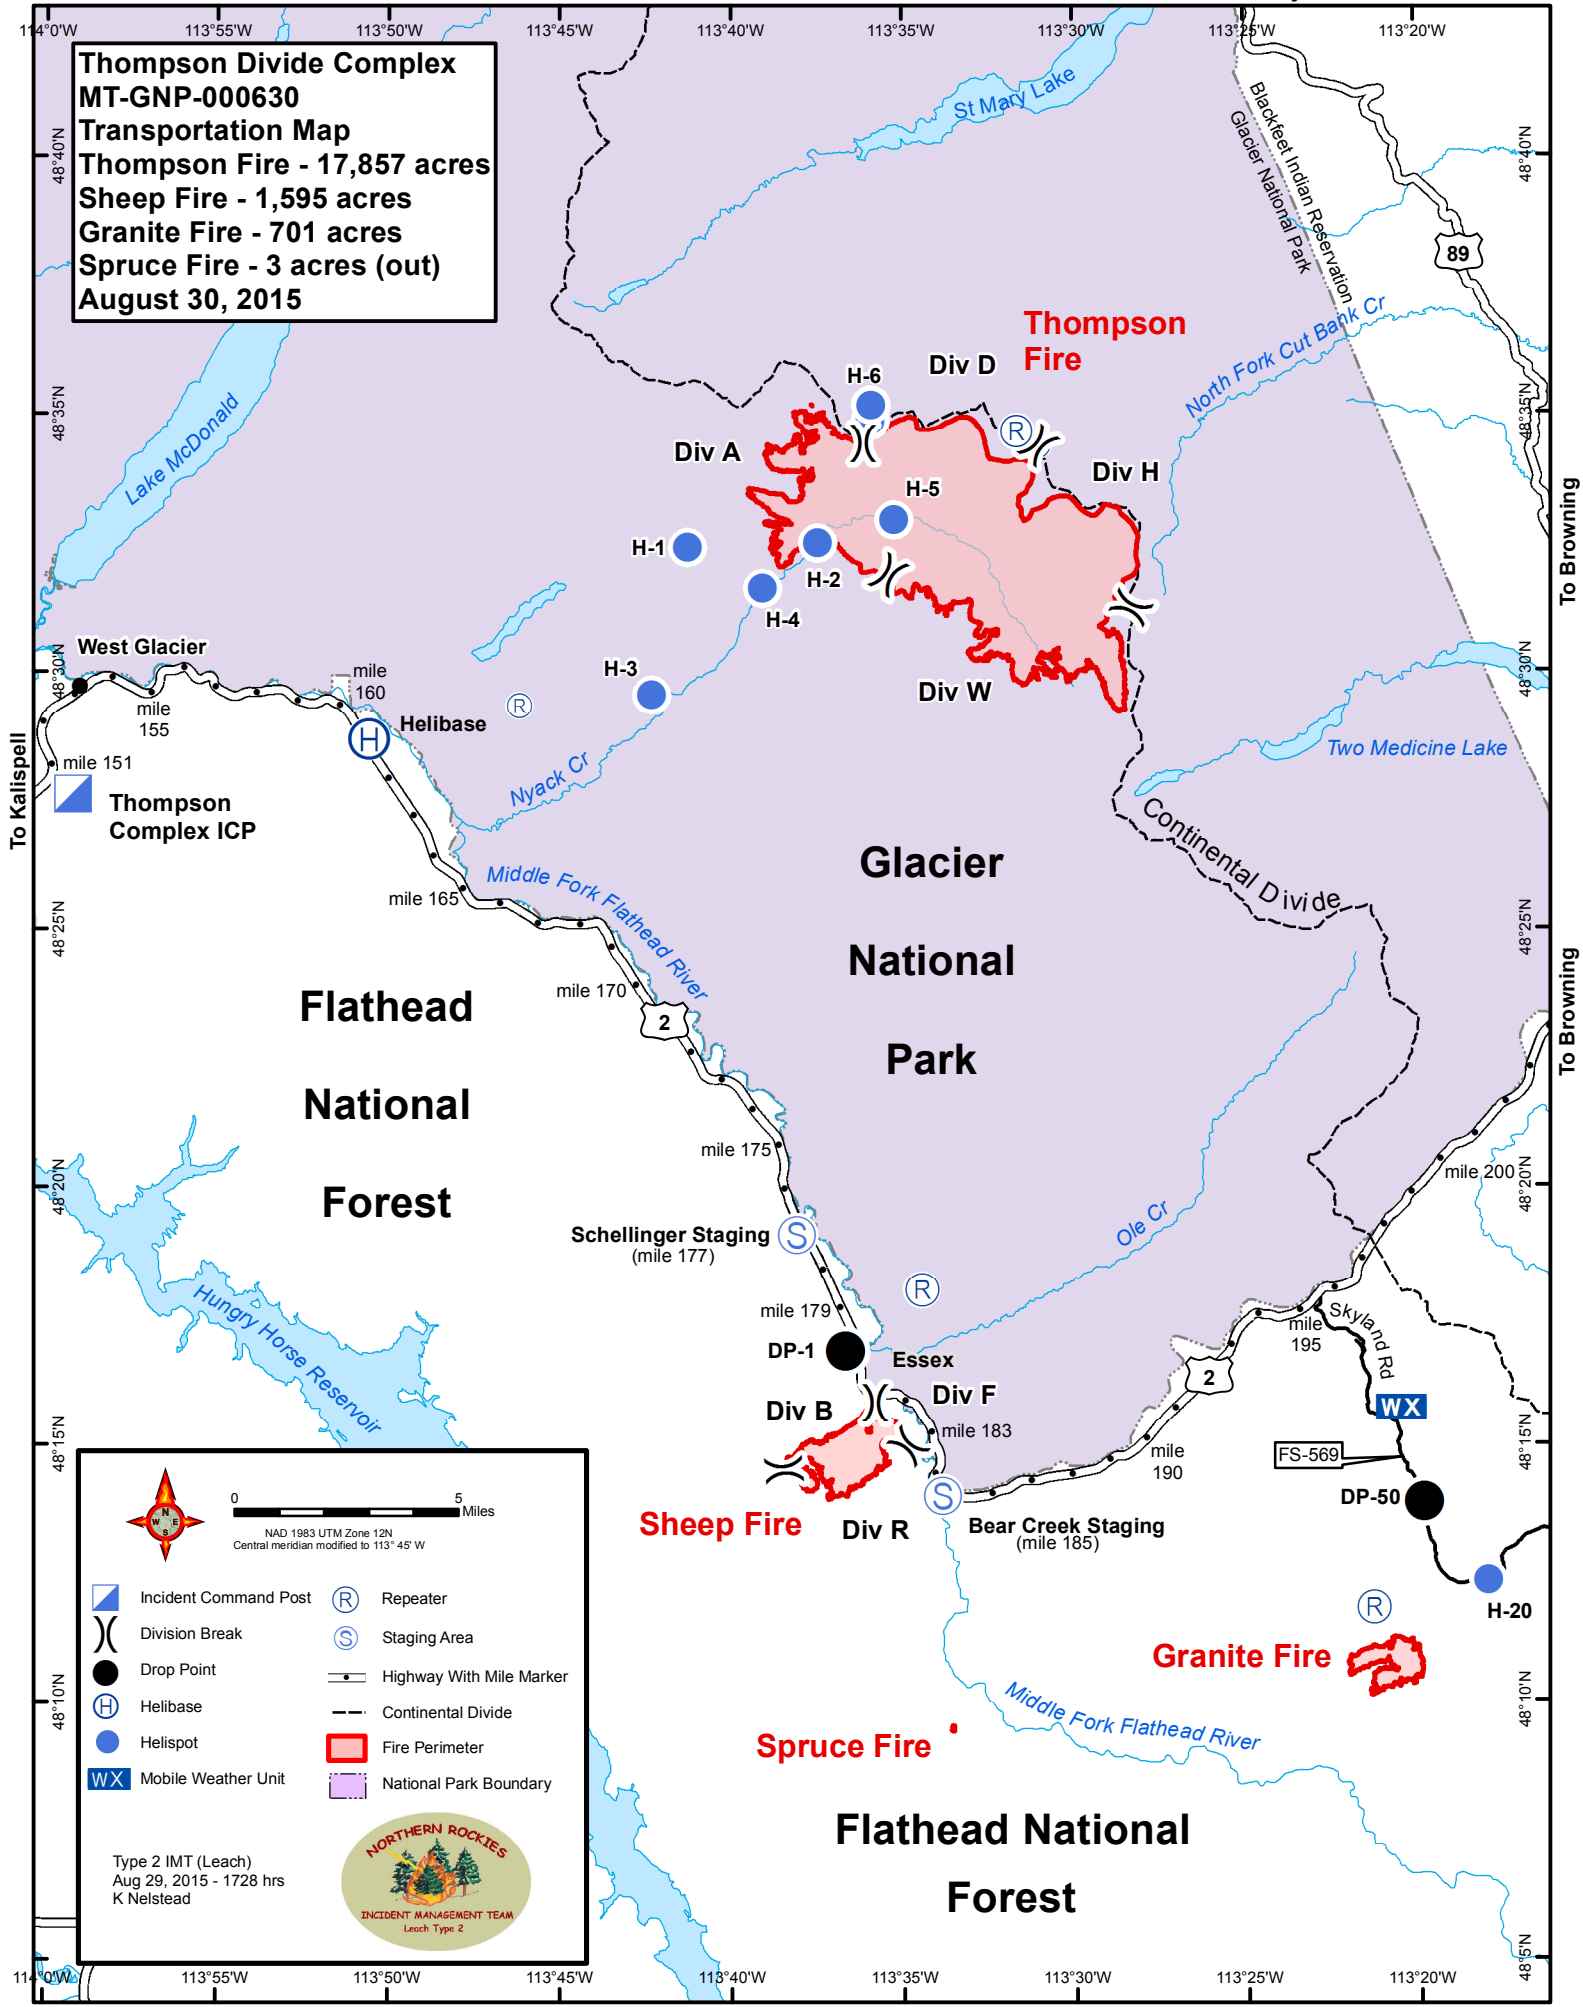

Thompson Divide Complex
MT-GNP-000630
Transportation Map
Thompson Fire - 17,857 acres
Sheep Fire - 1,595 acres
Granite Fire - 701 acres
Spruce Fire - 3 acres (out)
August 30, 2015

0 5 Miles
 NAD 1983 UTM Zone 12N
 Central meridian modified to 113° 45' W

	Incident Command Post		Repeater
	Division Break		Staging Area
	Drop Point		Highway With Mile Marker
	Helibase		Continental Divide
	Helispot		Fire Perimeter
	Mobile Weather Unit		National Park Boundary

Type 2 IMT (Leach)
 Aug 29, 2015 - 1728 hrs
 K Nelstead