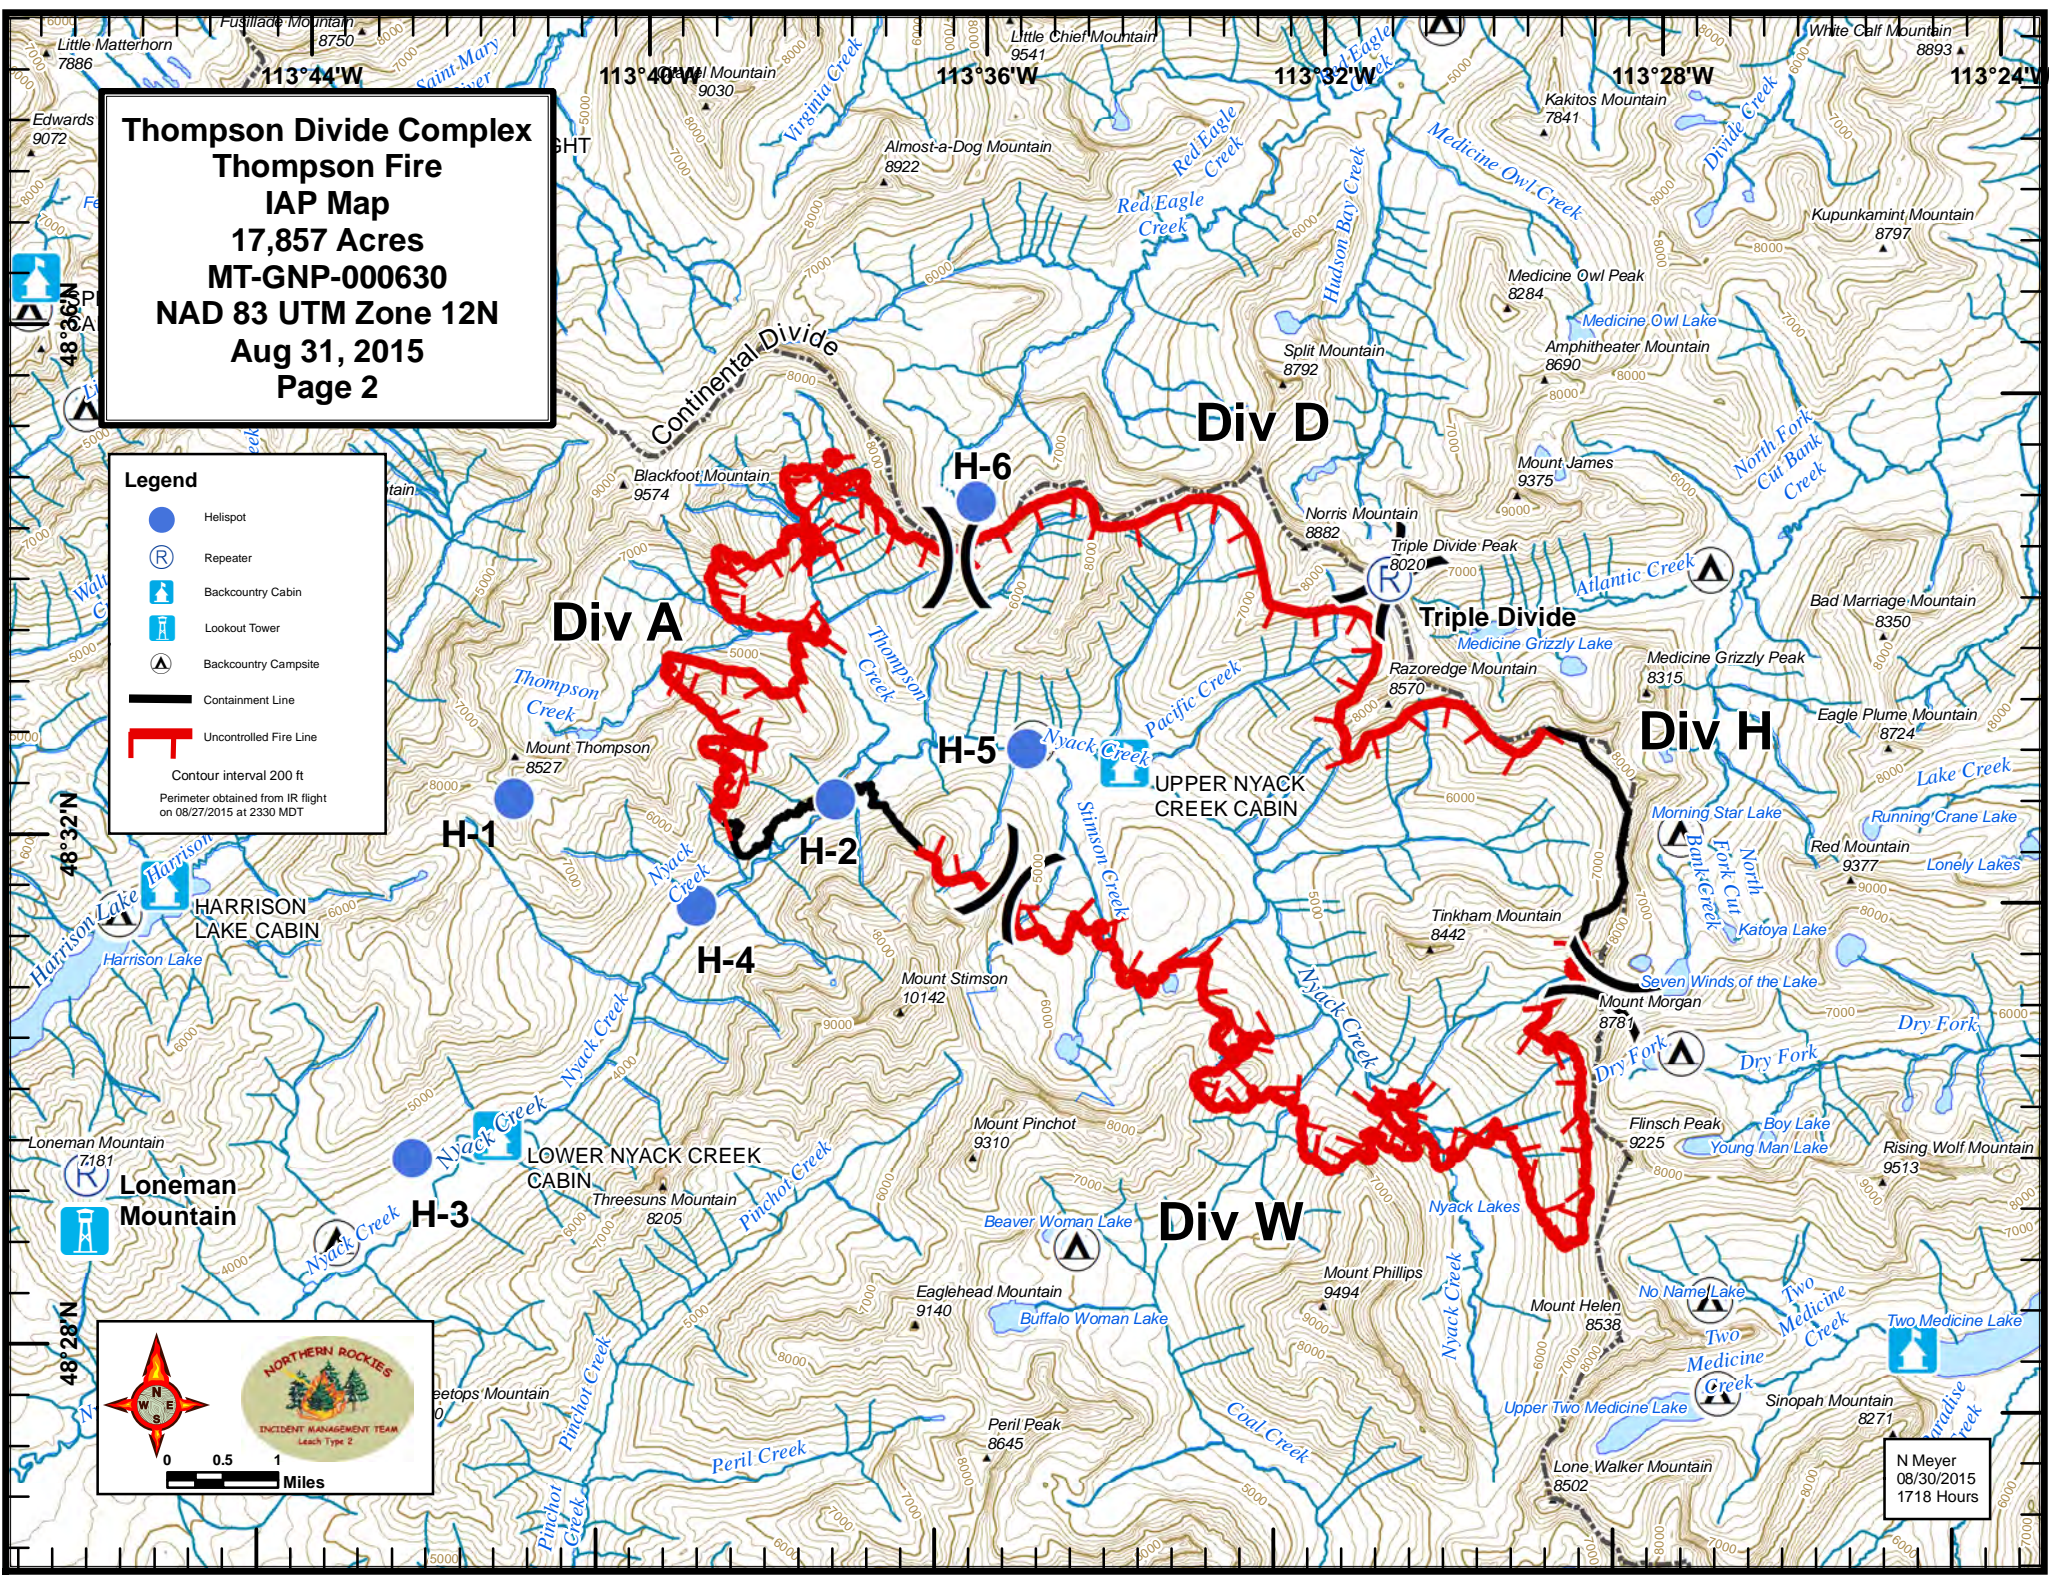

**Thompson Divide Complex
Thompson Fire
IAP Map
17,857 Acres
MT-GNP-000630
NAD 83 UTM Zone 12N
Aug 31, 2015
Page 2**

Legend

- Helispot
- Repeater
- Backcountry Cabin
- Lookout Tower
- Backcountry Campsite
- Containment Line
- Uncontrolled Fire Line

Contour interval 200 ft
Perimeter obtained from IR flight on 08/27/2015 at 2330 MDT

NORTHERN ROCKIES
INCIDENT MANAGEMENT TEAM
Leach Type 2

0 0.5 1 Miles

N Meyer
08/30/2015
17:18 Hours