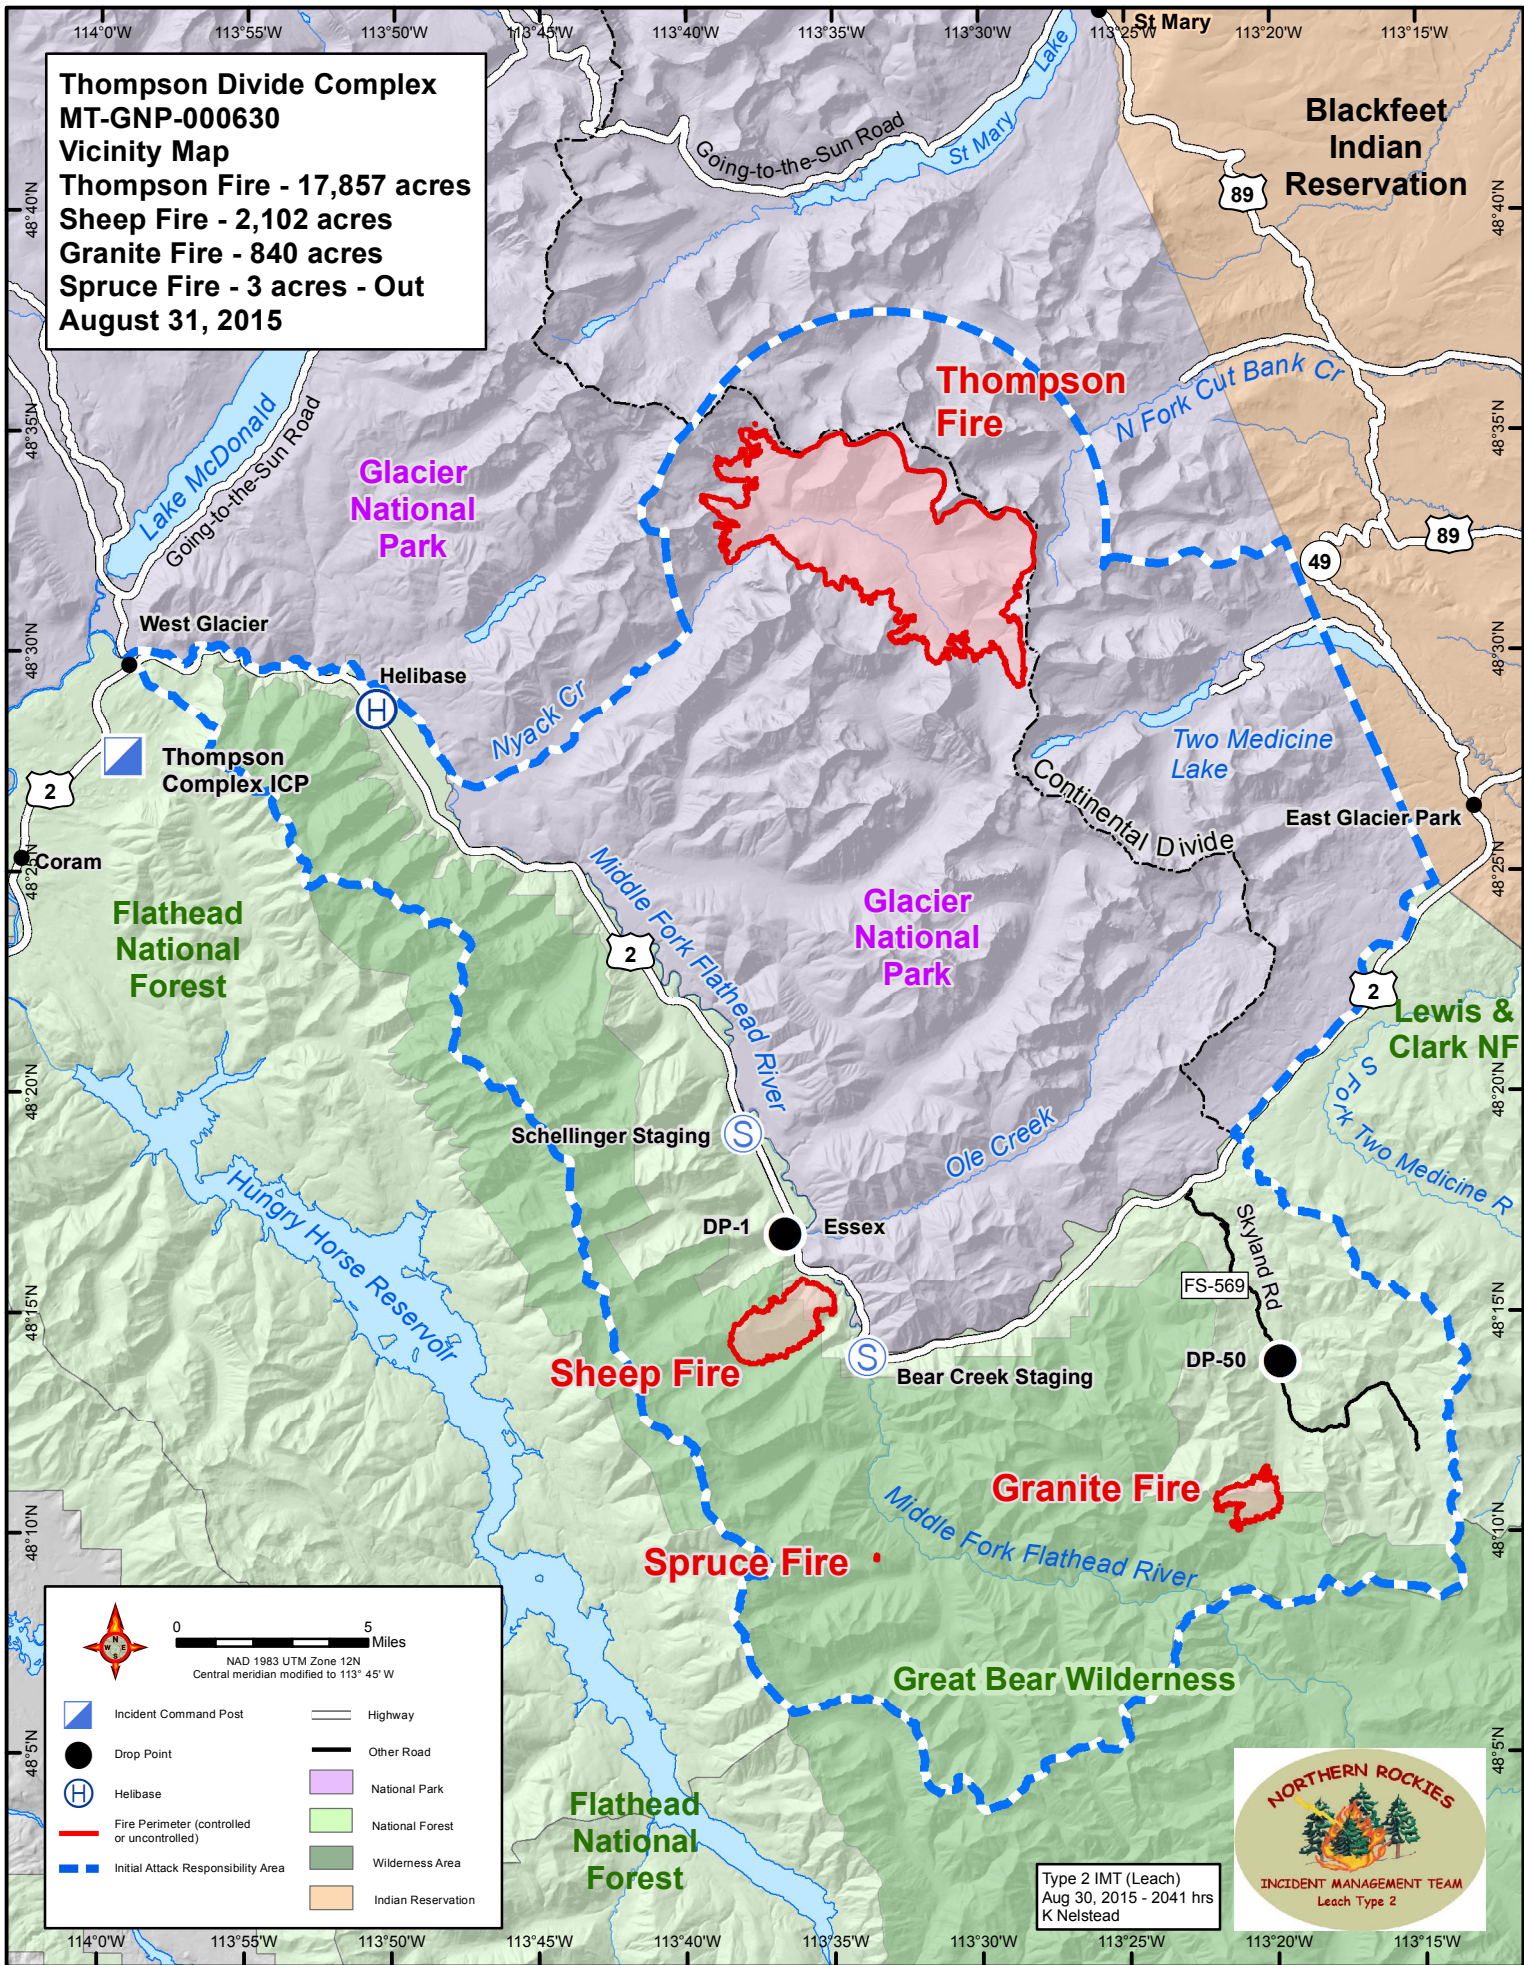

**Thompson Divide Complex
MT-GNP-000630
Vicinity Map**
Thompson Fire - 17,857 acres
Sheep Fire - 2,102 acres
Granite Fire - 840 acres
Spruce Fire - 3 acres - Out
August 31, 2015

Type 2 IMT (Leach)
 Aug 30, 2015 - 2041 hrs
 K Nelstead