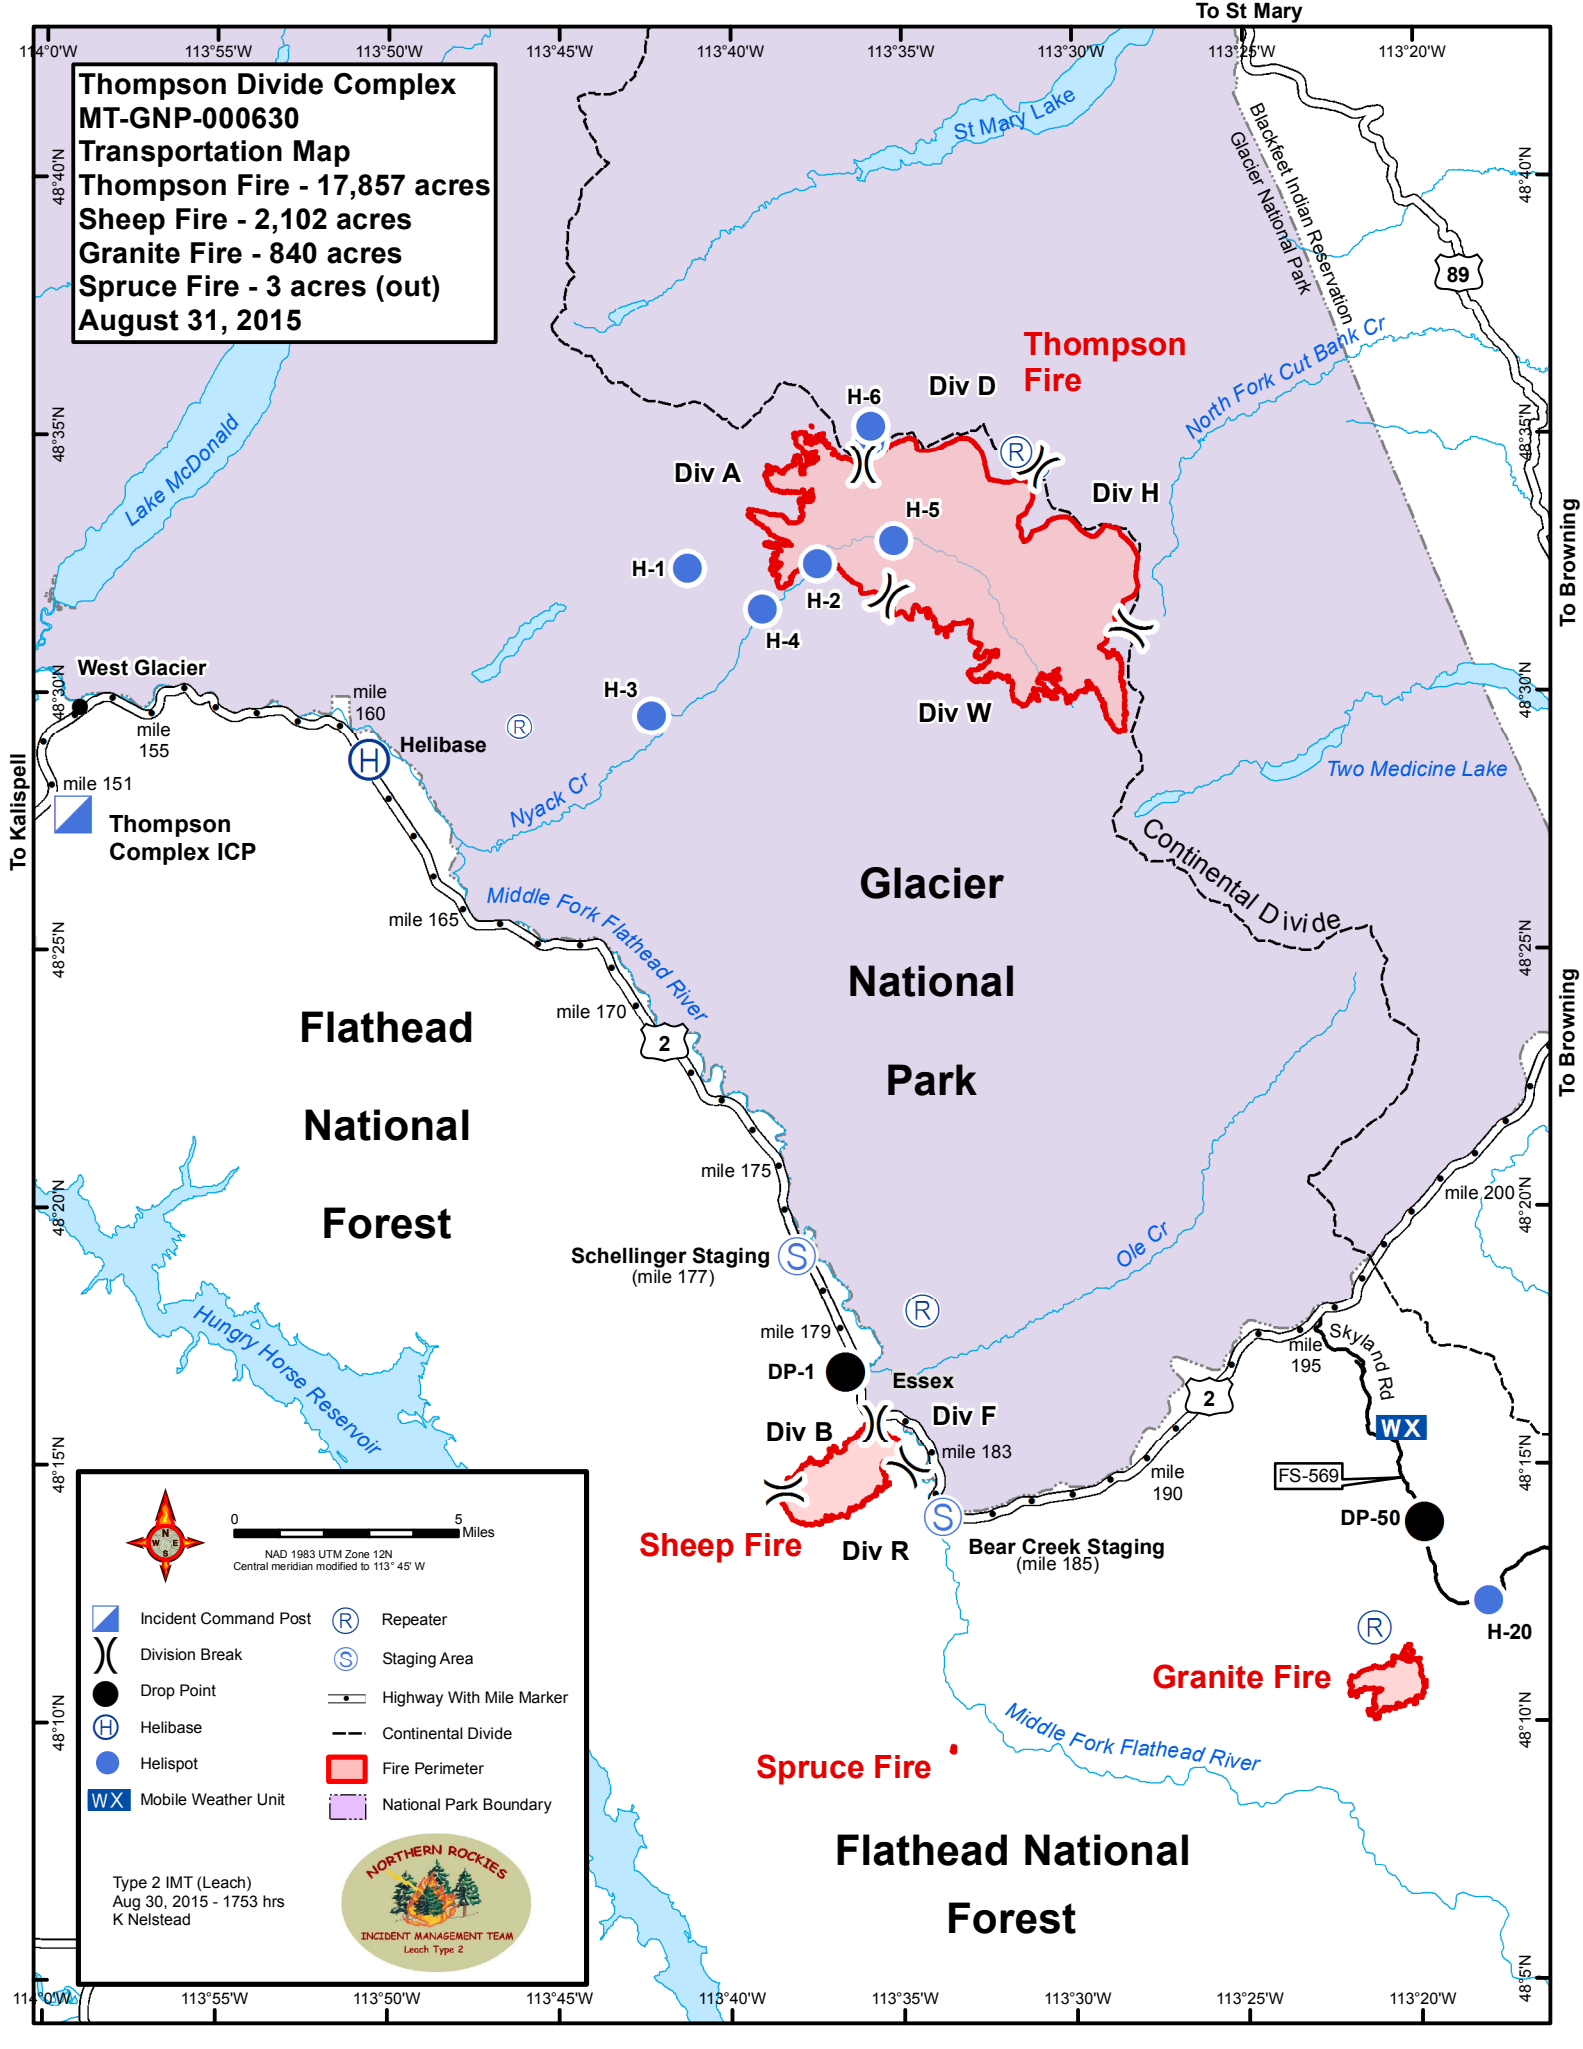

Thompson Divide Complex
MT-GNP-000630
Transportation Map
Thompson Fire - 17,857 acres
Sheep Fire - 2,102 acres
Granite Fire - 840 acres
Spruce Fire - 3 acres (out)
August 31, 2015

NAD 1983 UTM Zone 12N
 Central meridian modified to 113° 45' W

Incident Command Post	Repeater
Division Break	Staging Area
Drop Point	Highway With Mile Marker
Helibase	Continental Divide
Helispot	Fire Perimeter
Mobile Weather Unit	National Park Boundary

Type 2 IMT (Leach)
 Aug 30, 2015 - 1753 hrs
 K Nelstead