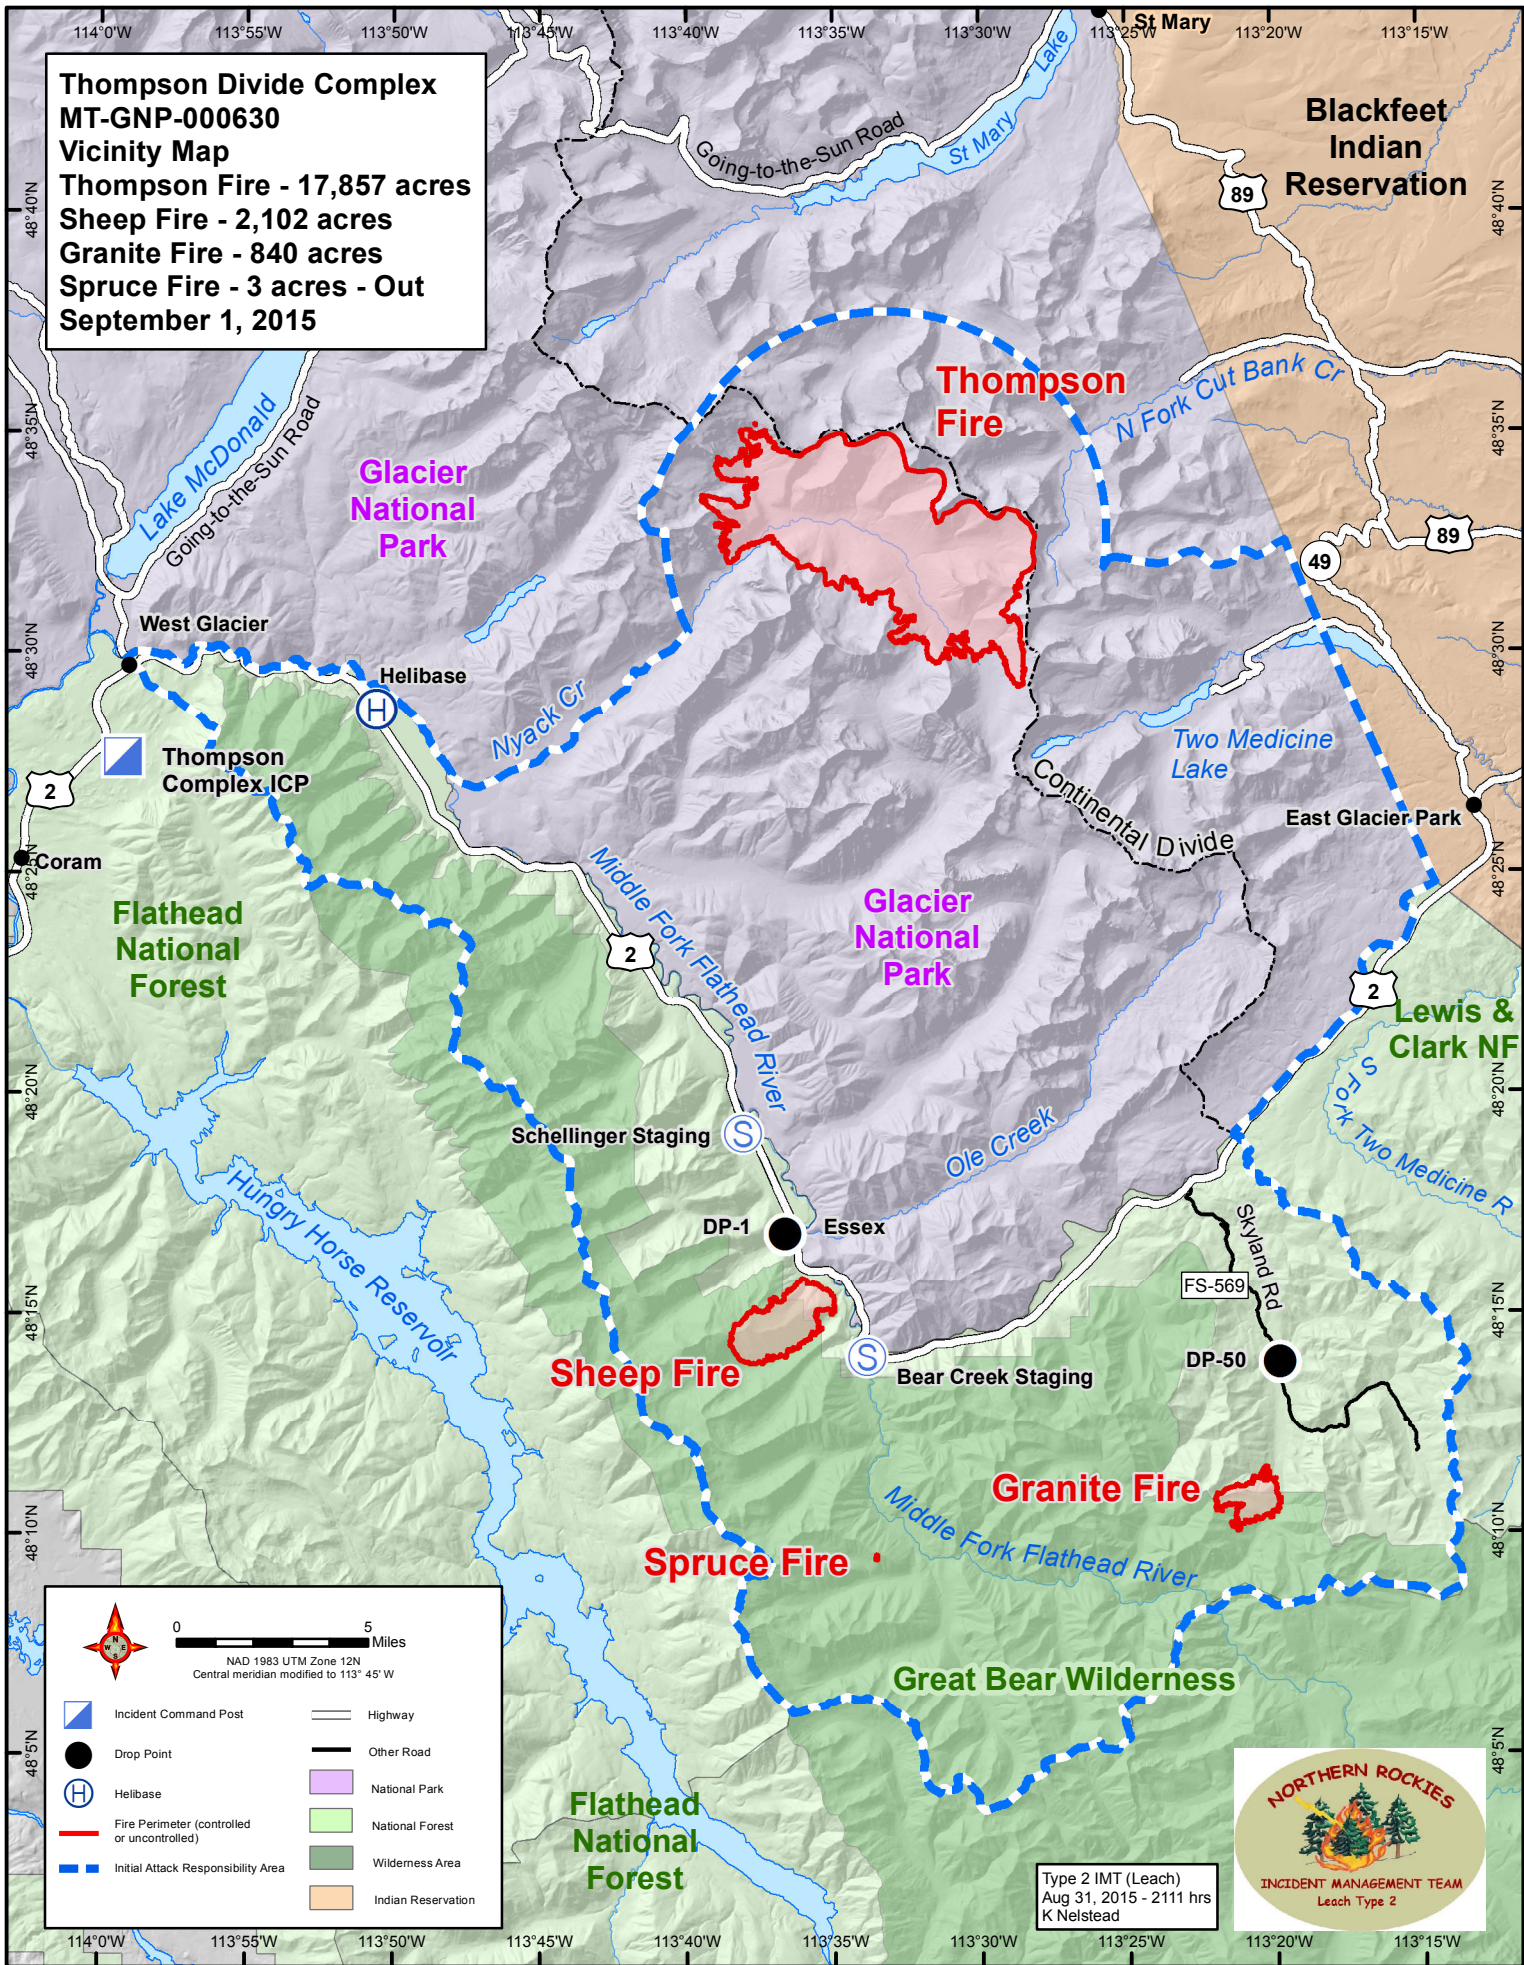

**Thompson Divide Complex
MT-GNP-000630
Vicinity Map**
Thompson Fire - 17,857 acres
Sheep Fire - 2,102 acres
Granite Fire - 840 acres
Spruce Fire - 3 acres - Out
September 1, 2015

Type 2 IMT (Leach)
 Aug 31, 2015 - 2111 hrs
 K Nelstead