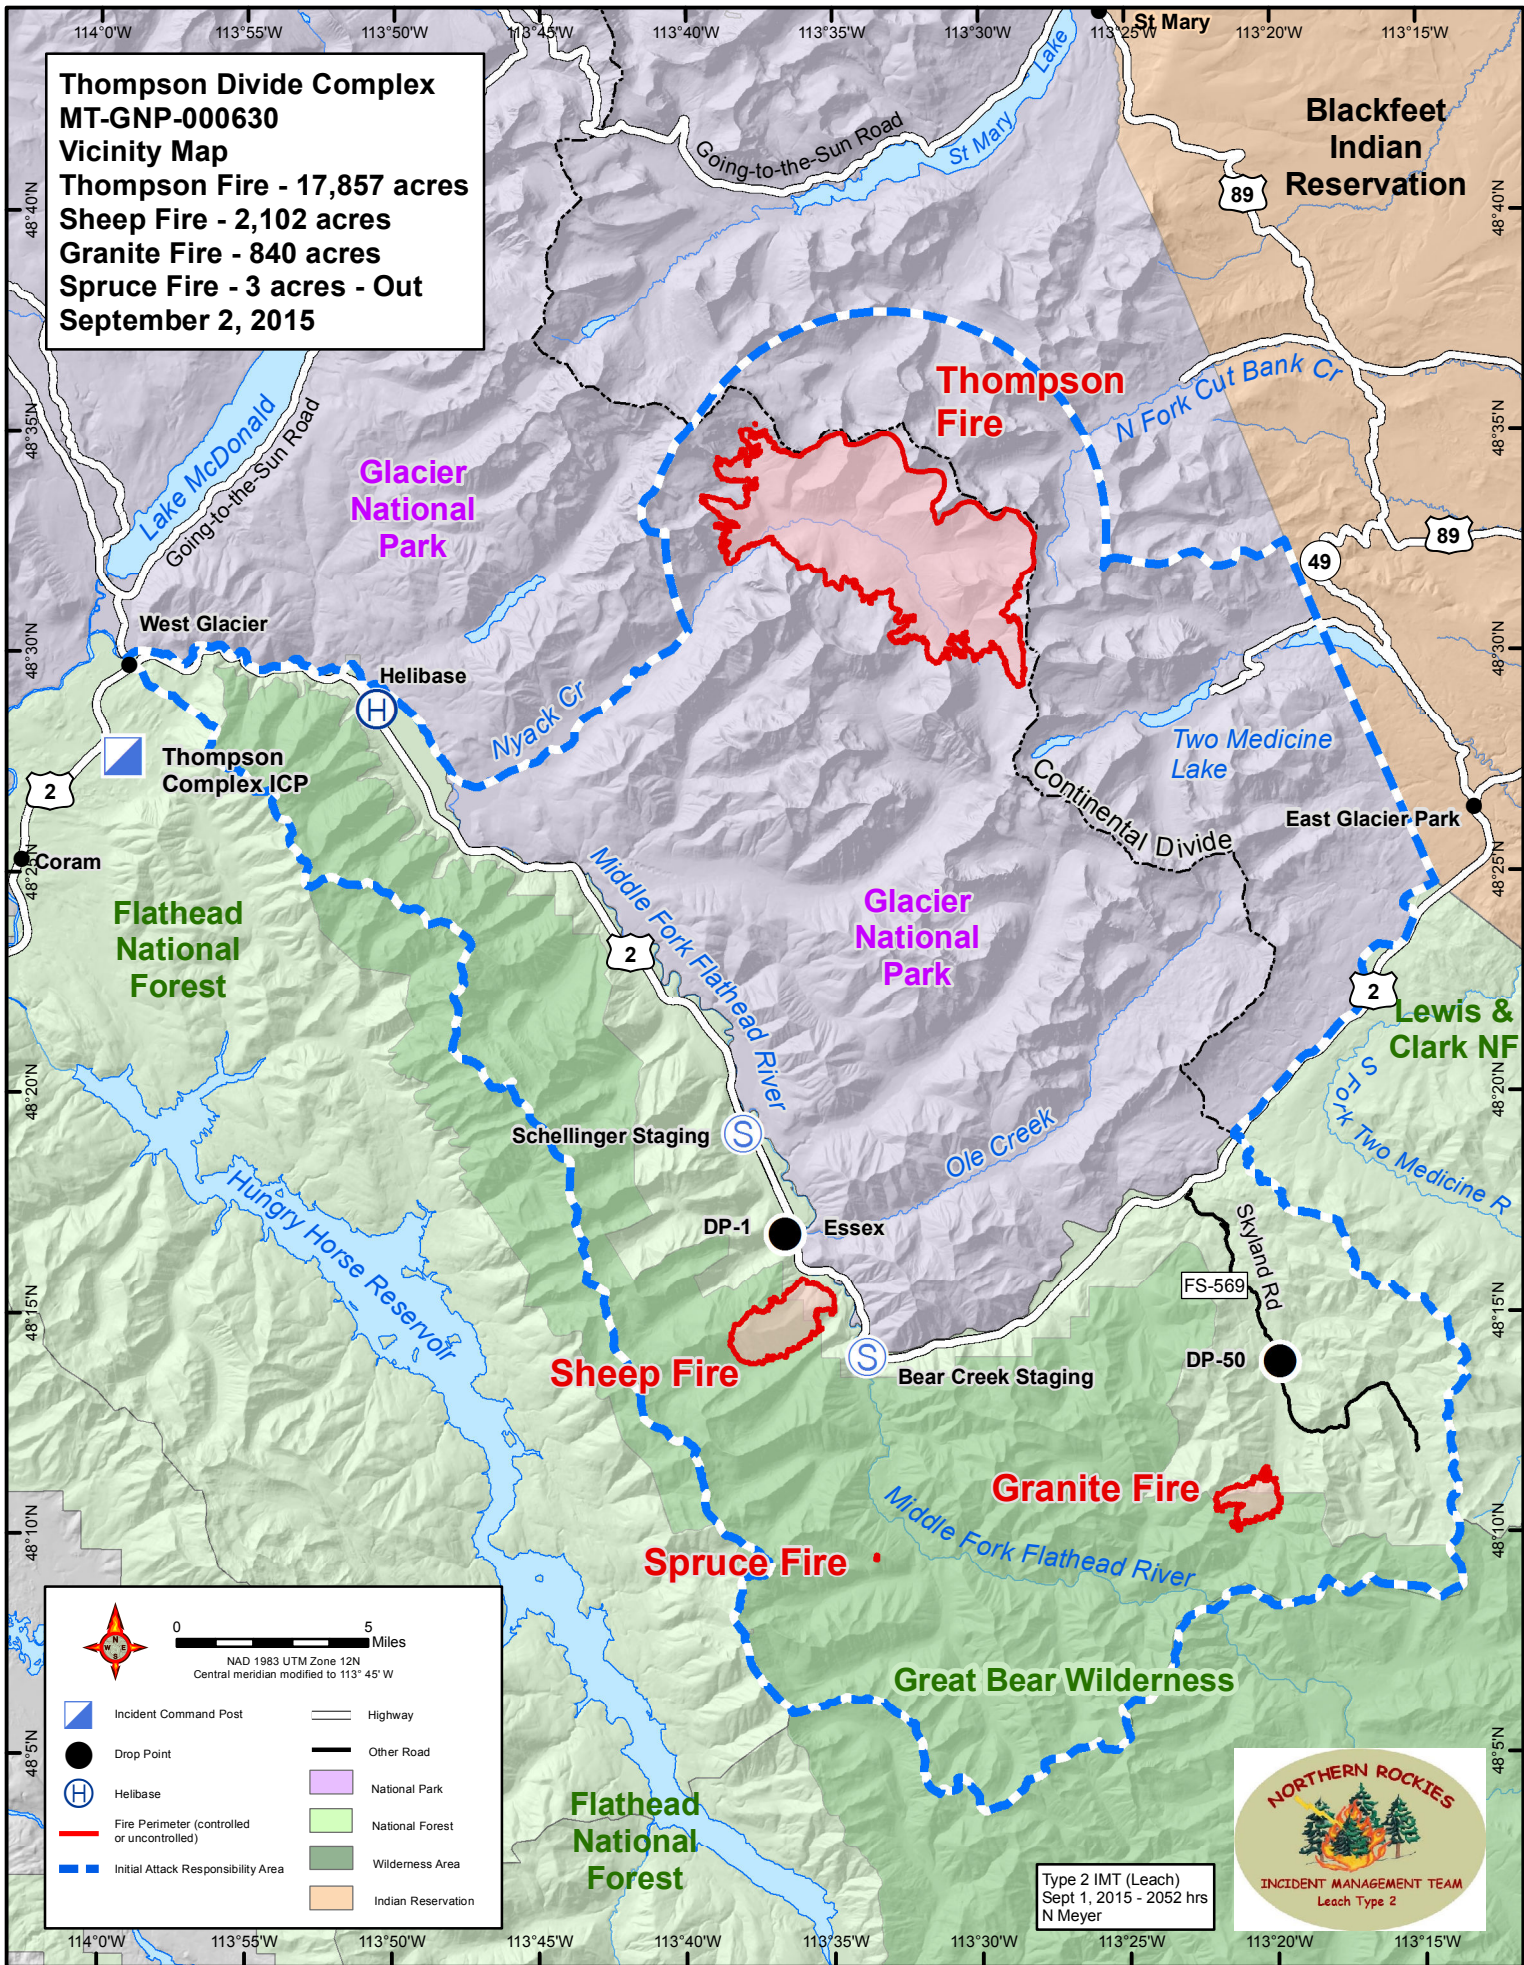

**Thompson Divide Complex
MT-GNP-000630
Vicinity Map**
Thompson Fire - 17,857 acres
Sheep Fire - 2,102 acres
Granite Fire - 840 acres
Spruce Fire - 3 acres - Out
September 2, 2015

Type 2 IMT (Leach)
 Sept 1, 2015 - 2052 hrs
 N Meyer