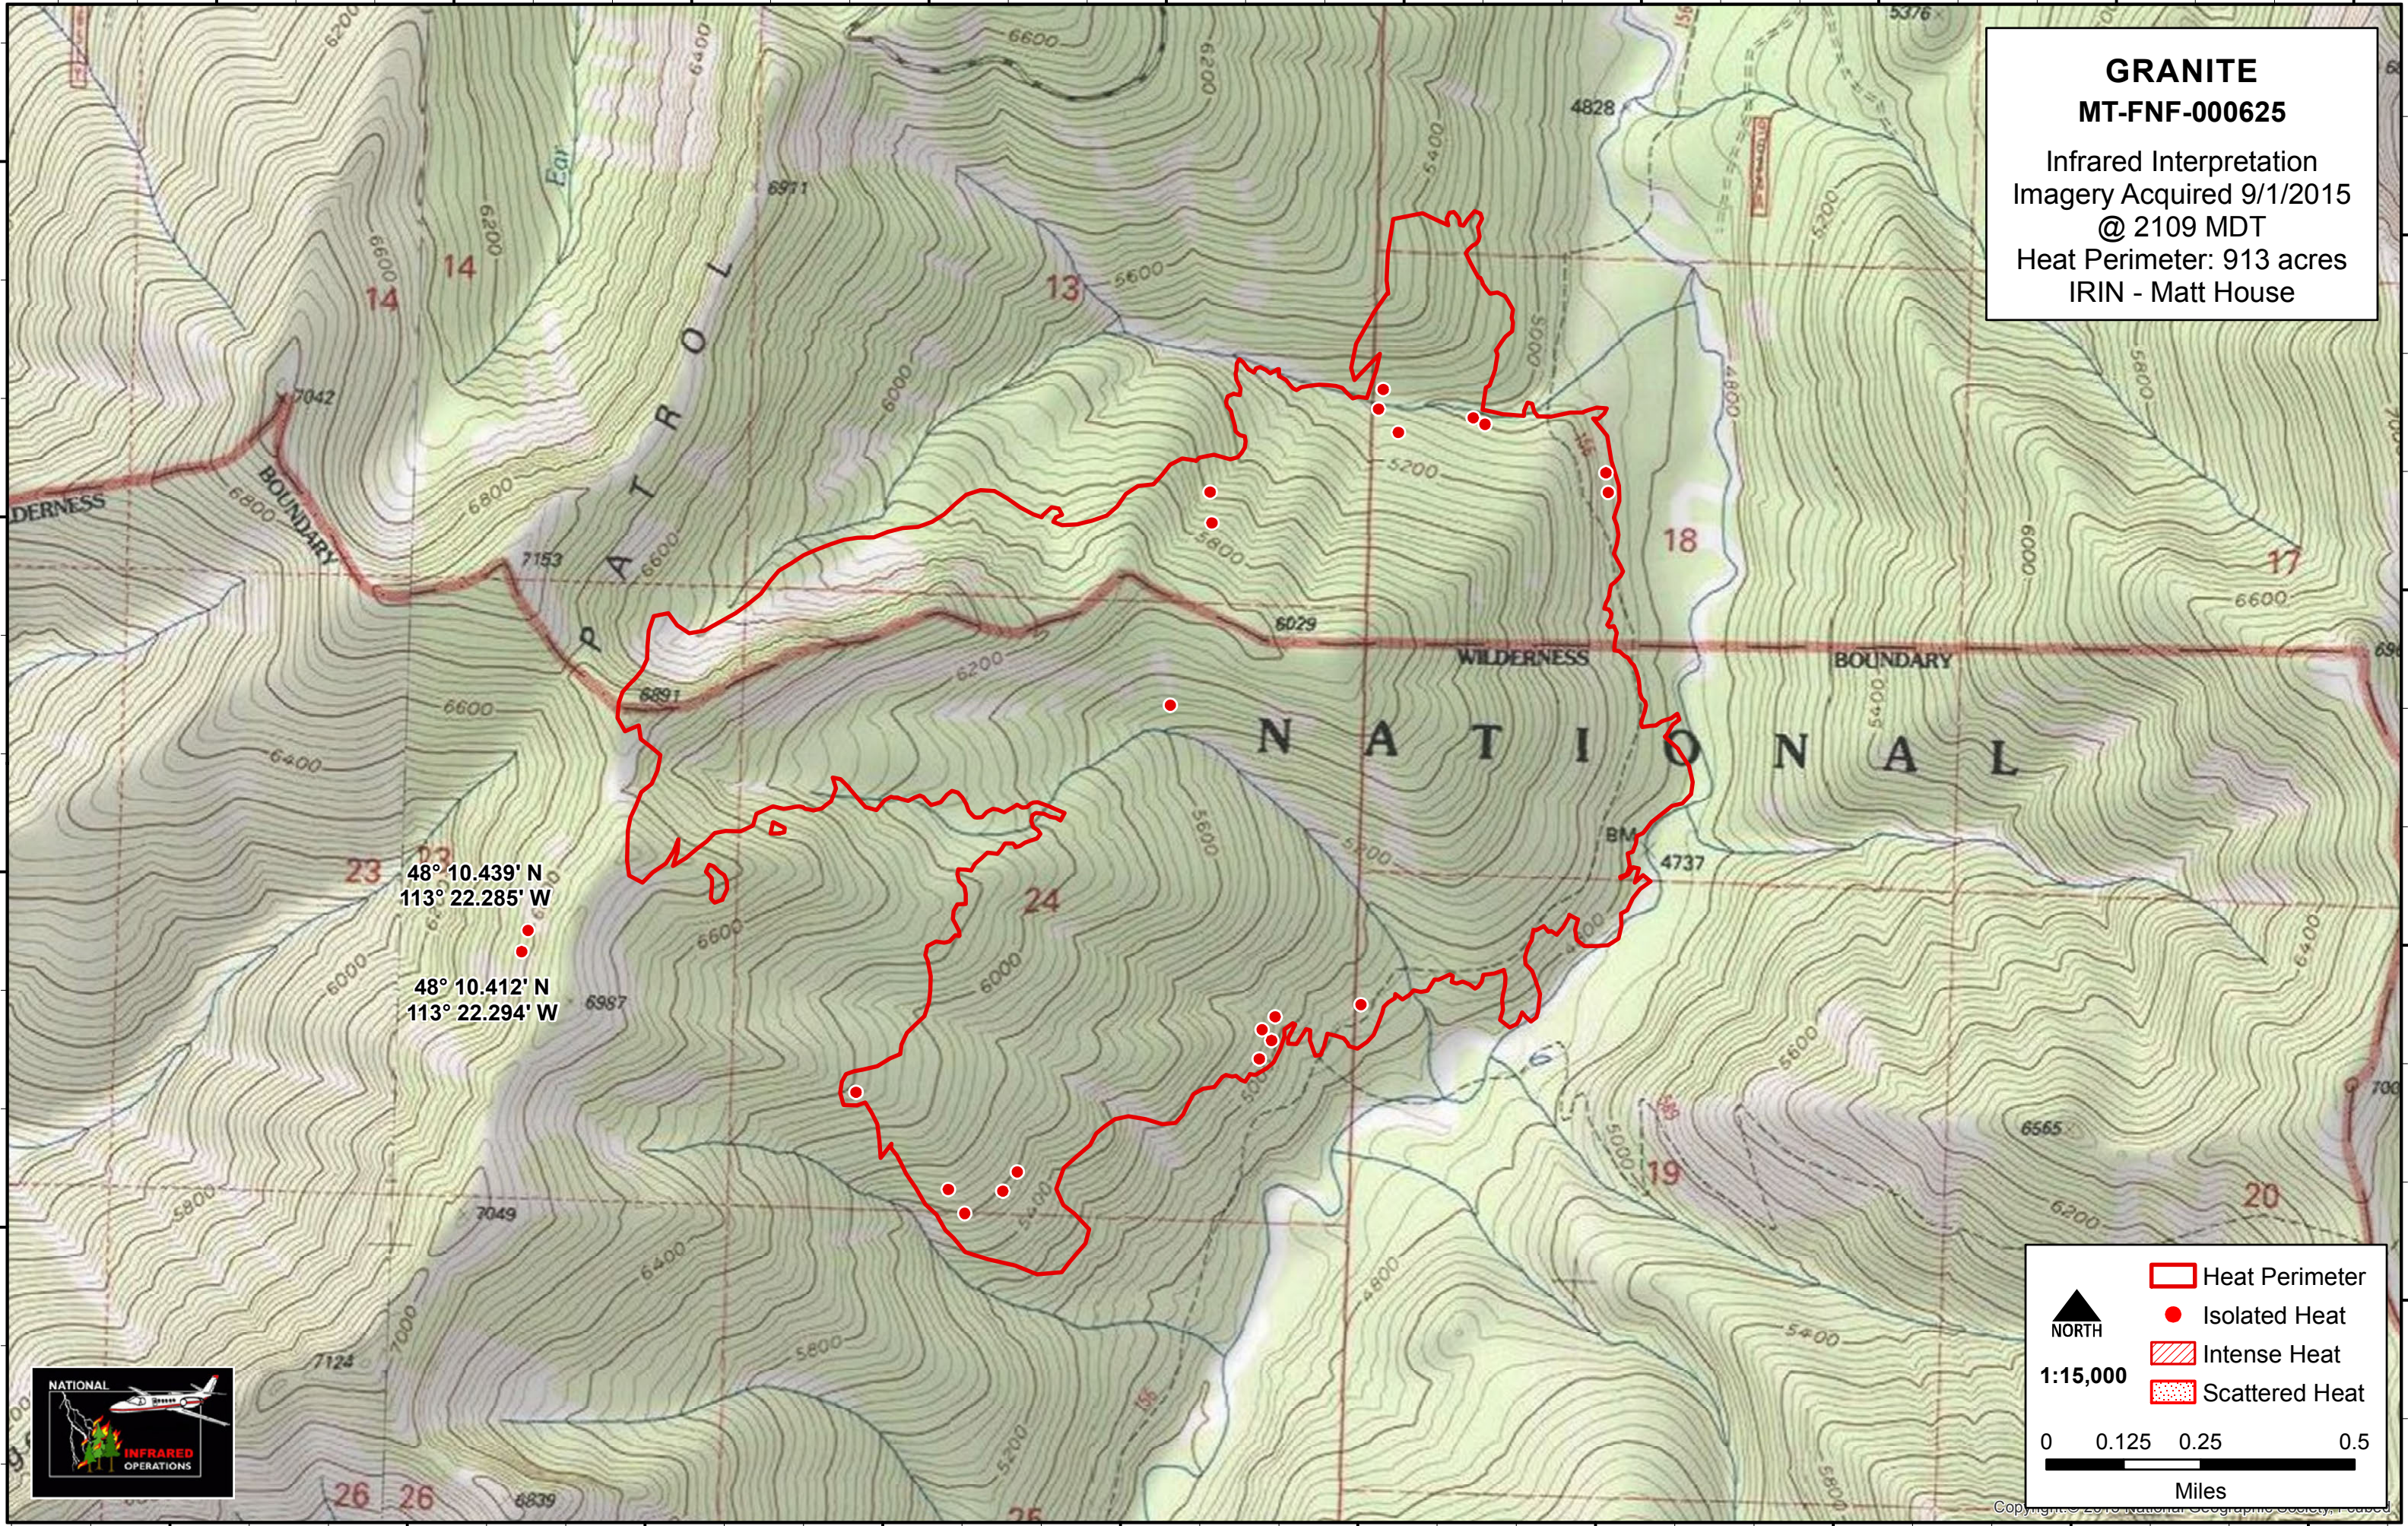

GRANITE
MT-FNF-000625
 Infrared Interpretation
 Imagery Acquired 9/1/2015
 @ 2109 MDT
 Heat Perimeter: 913 acres
 IRIN - Matt House

1:15,000

0 0.125 0.25 0.5
 Miles

- NORTH
- Heat Perimeter
- Isolated Heat
- Intense Heat
- Scattered Heat