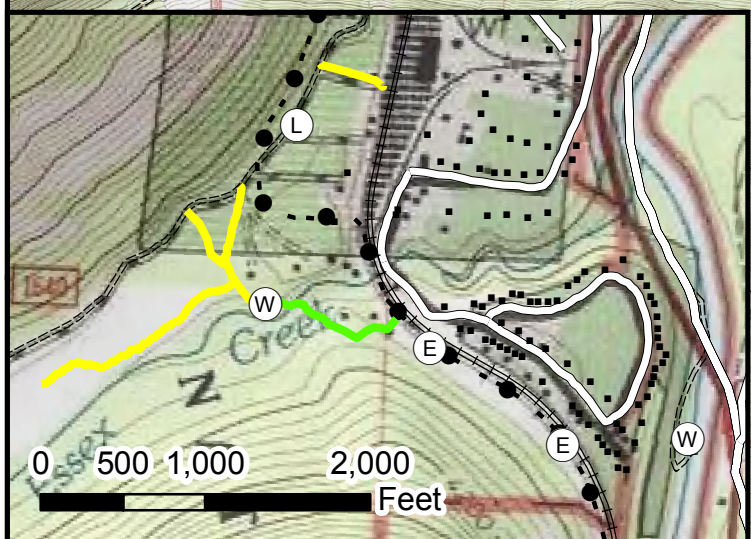

**Thompson Divide Complex
Sheep Fire
DIV Bravo Rehab Map
MT-GNP-000630
September 2, 2015**

Legend

- (E) Equipment Rehab
- (L) Landing
- (S) Slash Pile
- (W) Water Site
- Equipment Rehab
- Handline Rehab
- Structure
- Shaded Fuel Break
- Sheep Fire Perimeter

0 0.25 0.5 1 Miles

NAD 83 UTM Zone 12N

Type 2 IMT (Leach)
September 2, 2015 - 1546 hrs
N Meyer

DIV B

DIV F