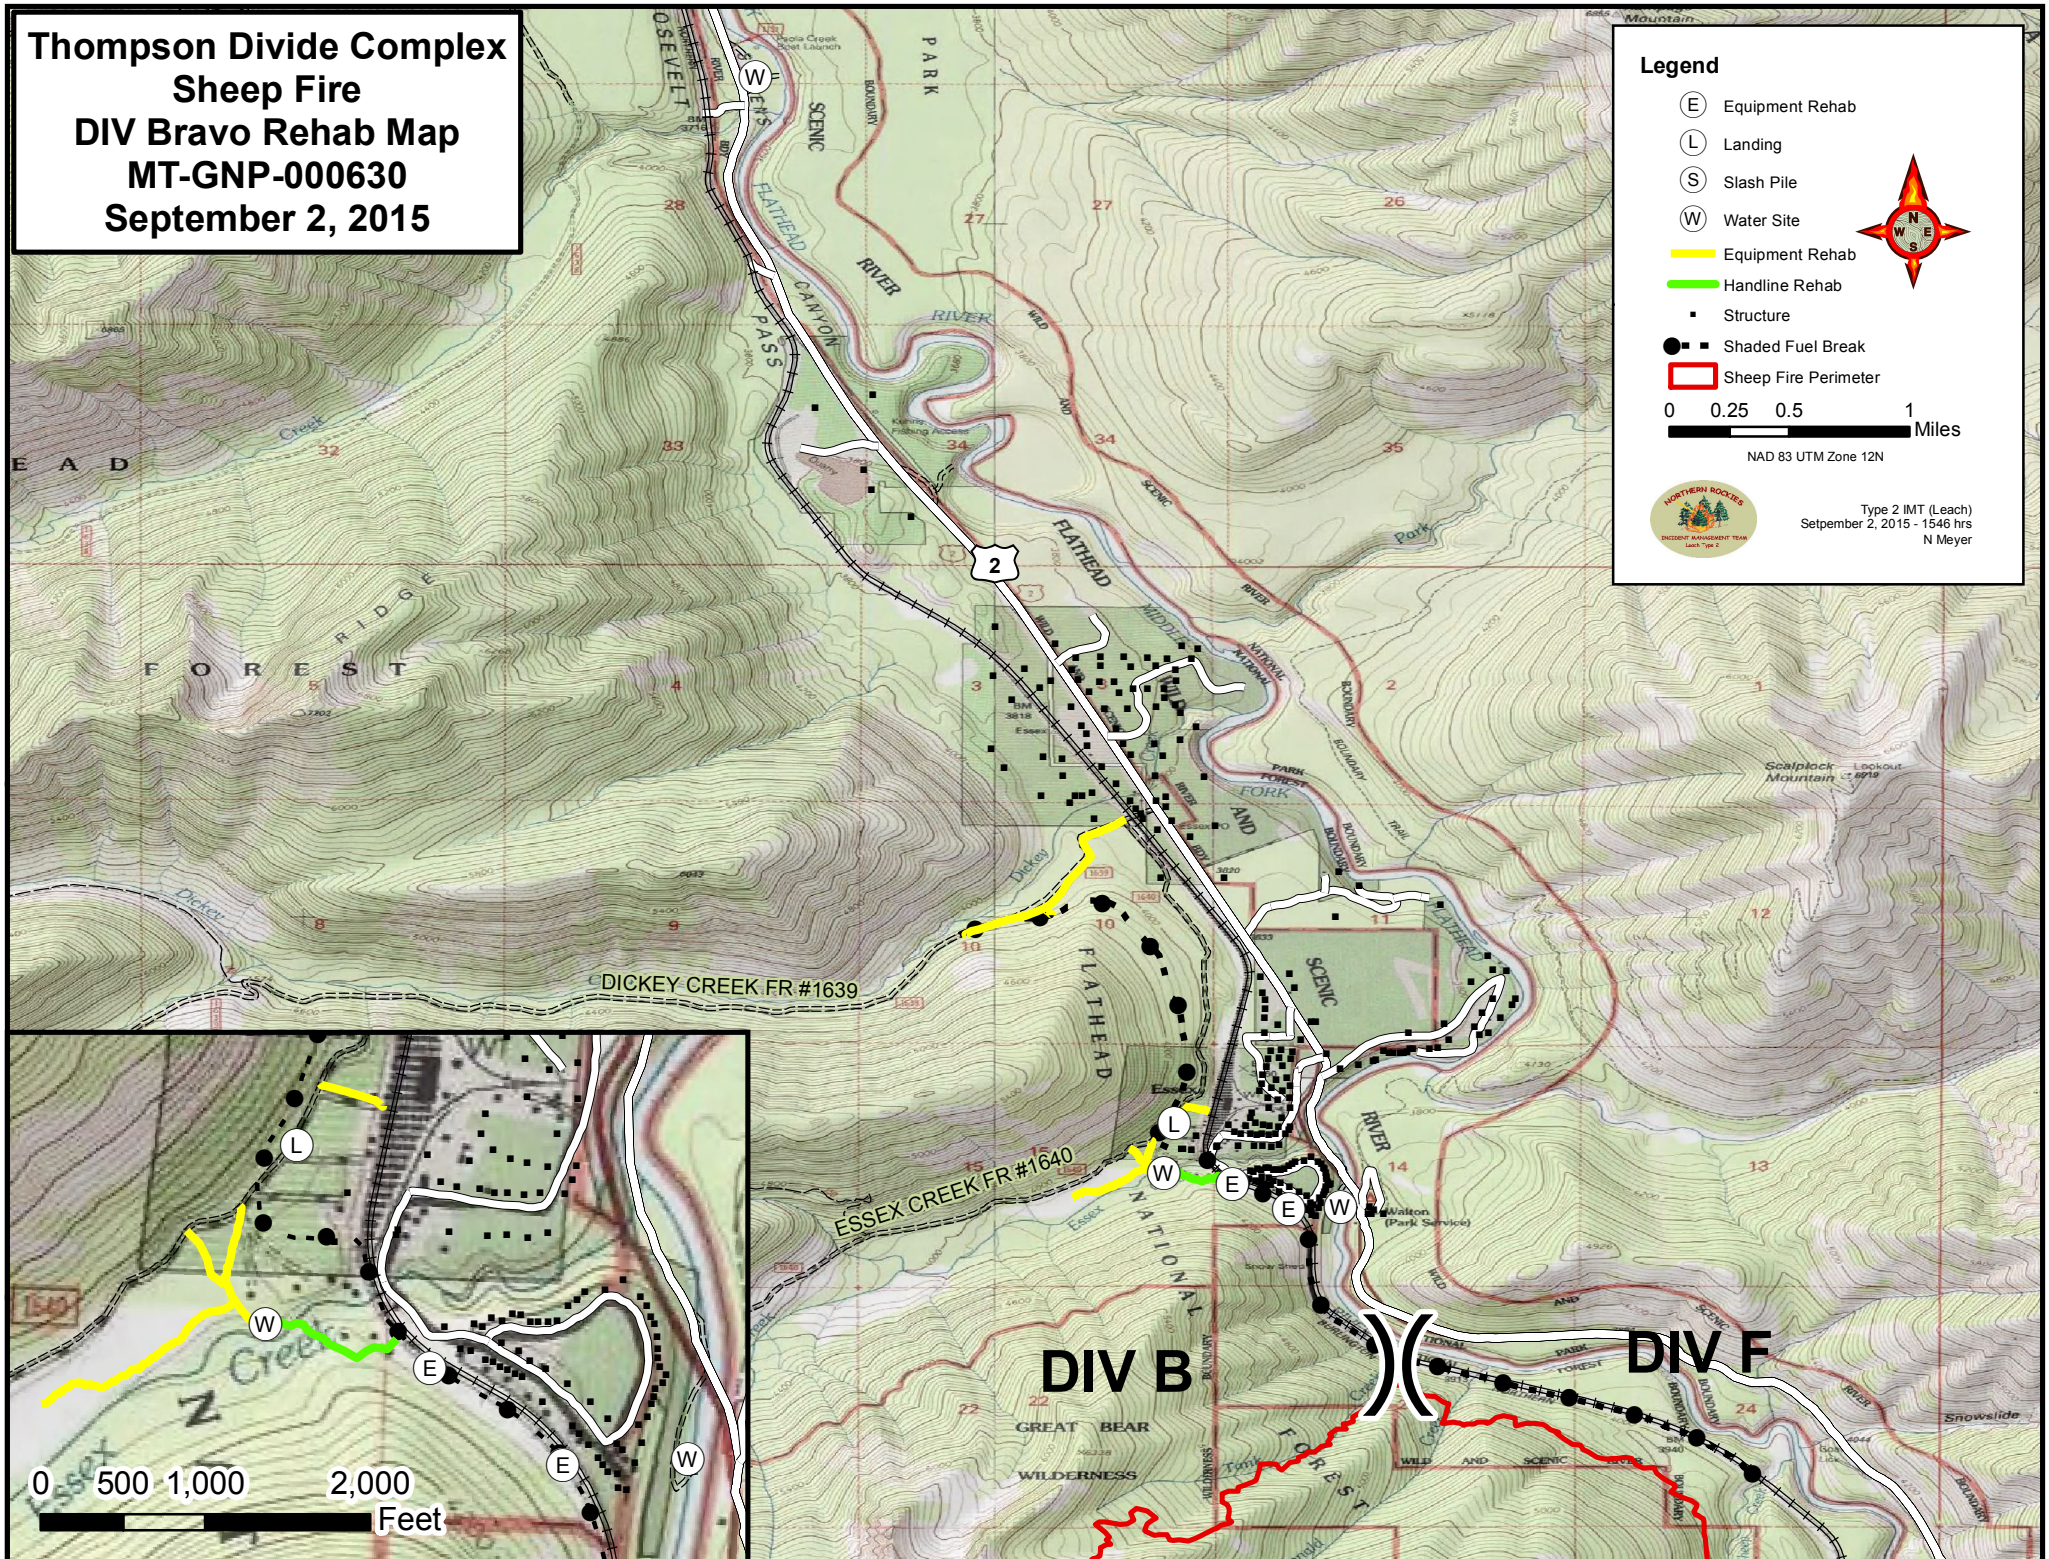

**Thompson Divide Complex
Sheep Fire
DIV Bravo Rehab Map
MT-GNP-000630
September 2, 2015**

Legend

- (E) Equipment Rehab
- (L) Landing
- (S) Slash Pile
- (W) Water Site
- Equipment Rehab
- Handline Rehab
- Structure
- Shaded Fuel Break
- Sheep Fire Perimeter

0 0.25 0.5 1 Miles

NAD 83 UTM Zone 12N

Type 2 IMT (Leach)
September 2, 2015 - 1546 hrs
N Meyer

DIV B

DIV F