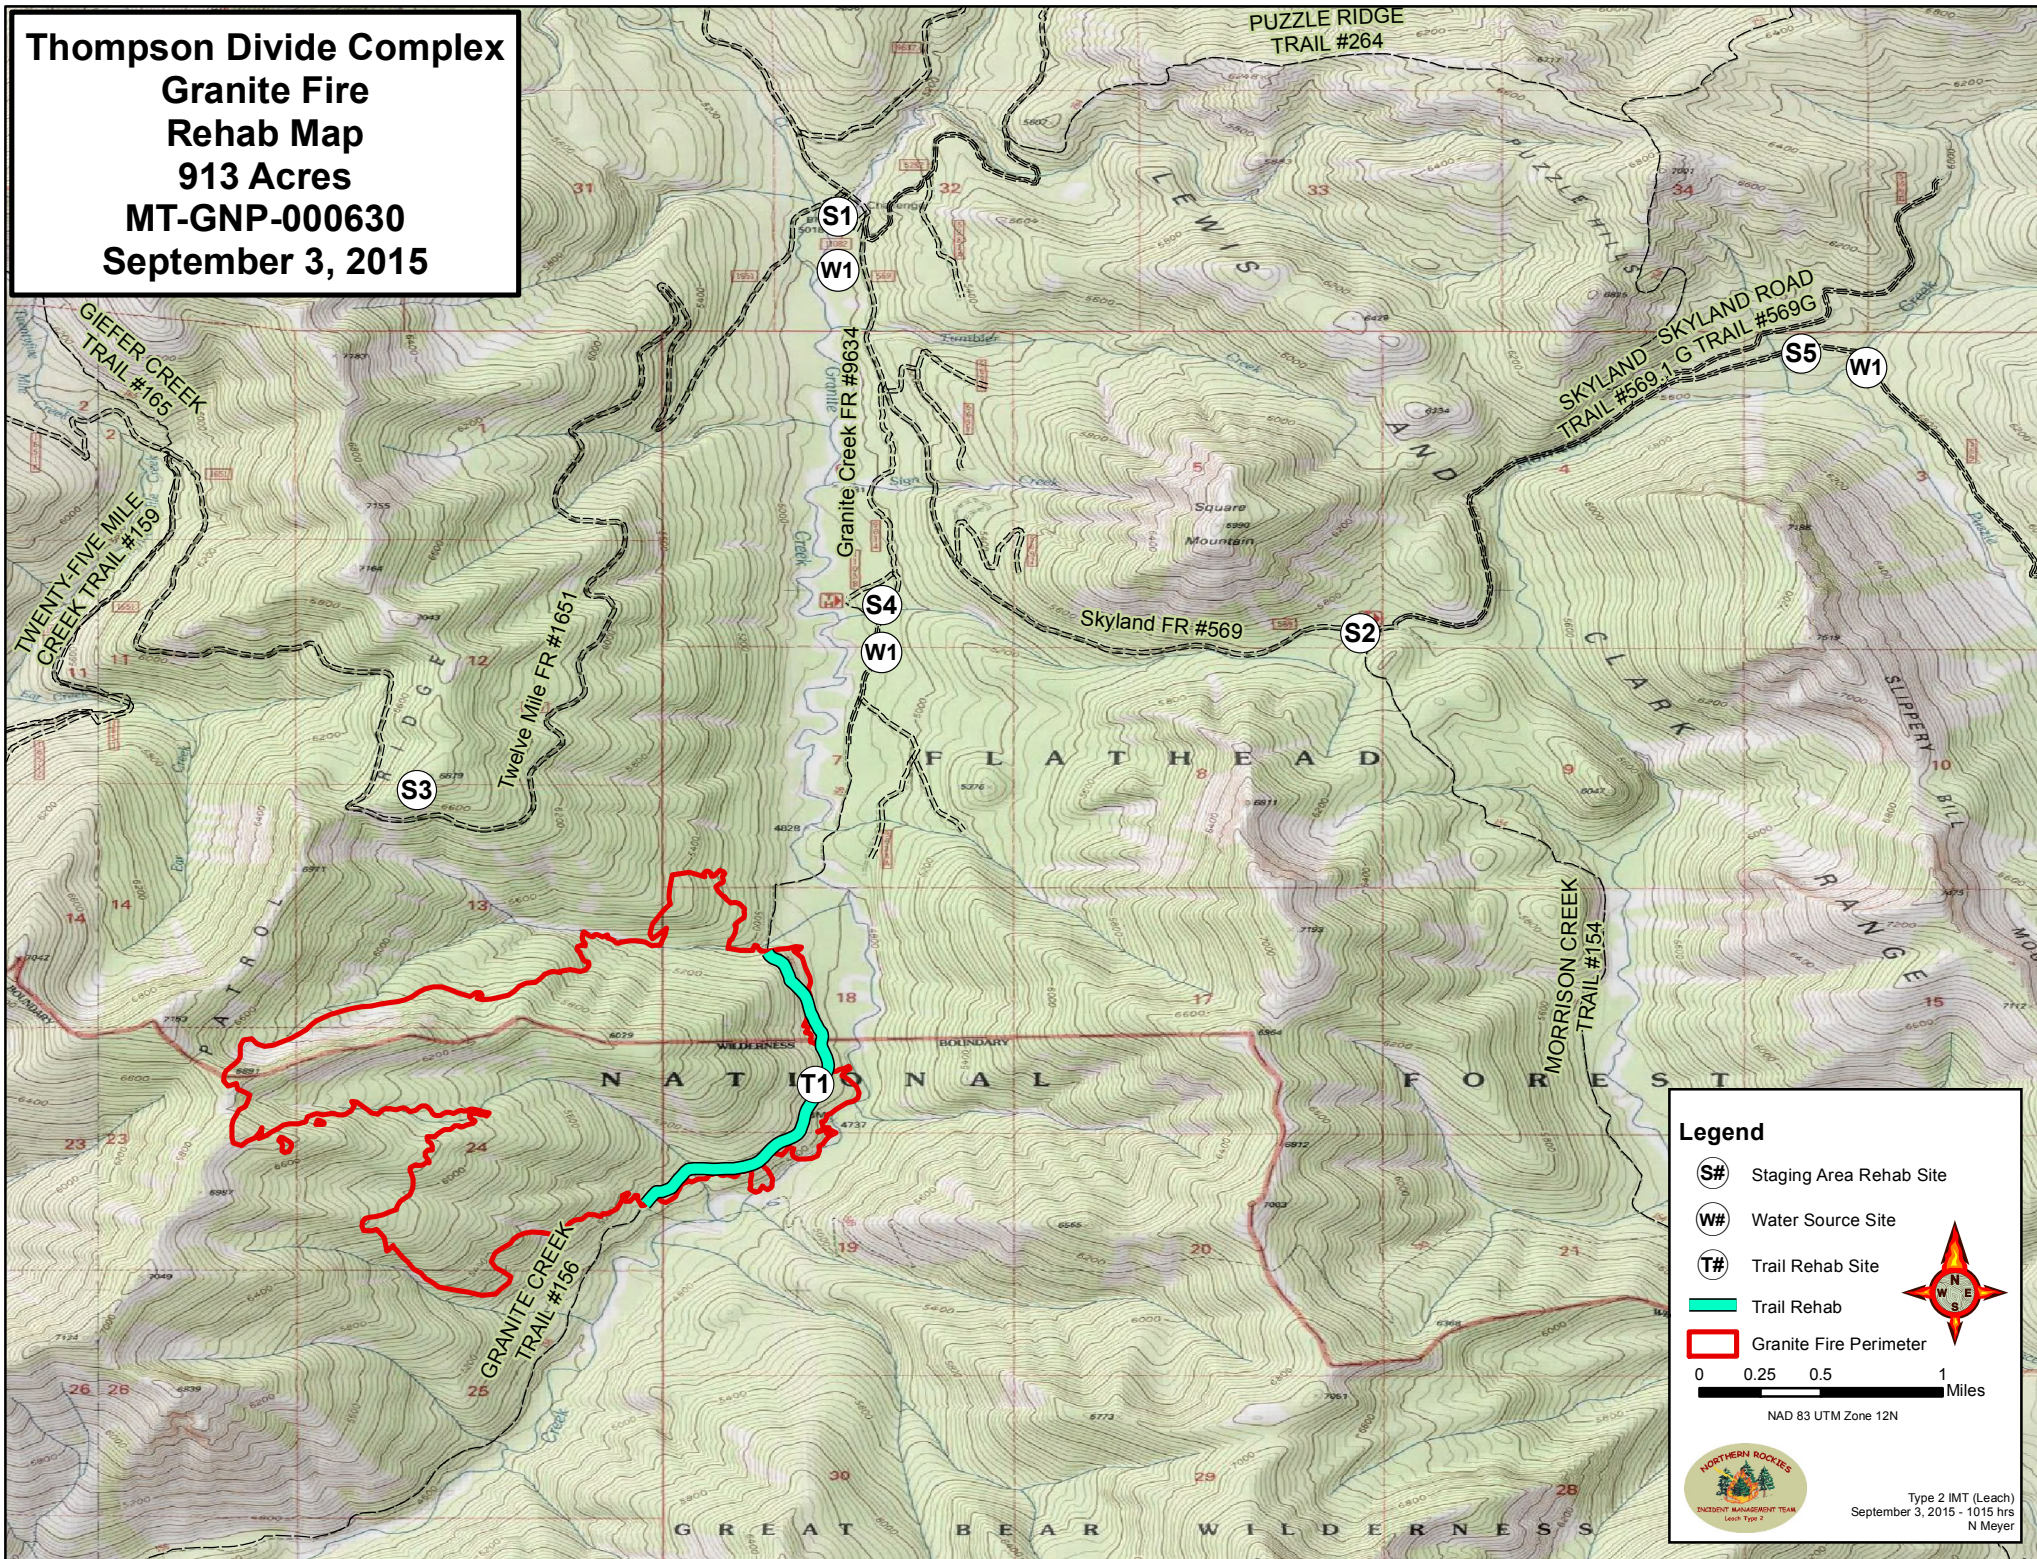

**Thompson Divide Complex
Granite Fire
Rehab Map
913 Acres
MT-GNP-000630
September 3, 2015**

Legend

- (S#)** Staging Area Rehab Site
- (W#)** Water Source Site
- (T#)** Trail Rehab Site
- Trail Rehab
- Granite Fire Perimeter

0 0.25 0.5 1 Miles

NAD 83 UTM Zone 12N