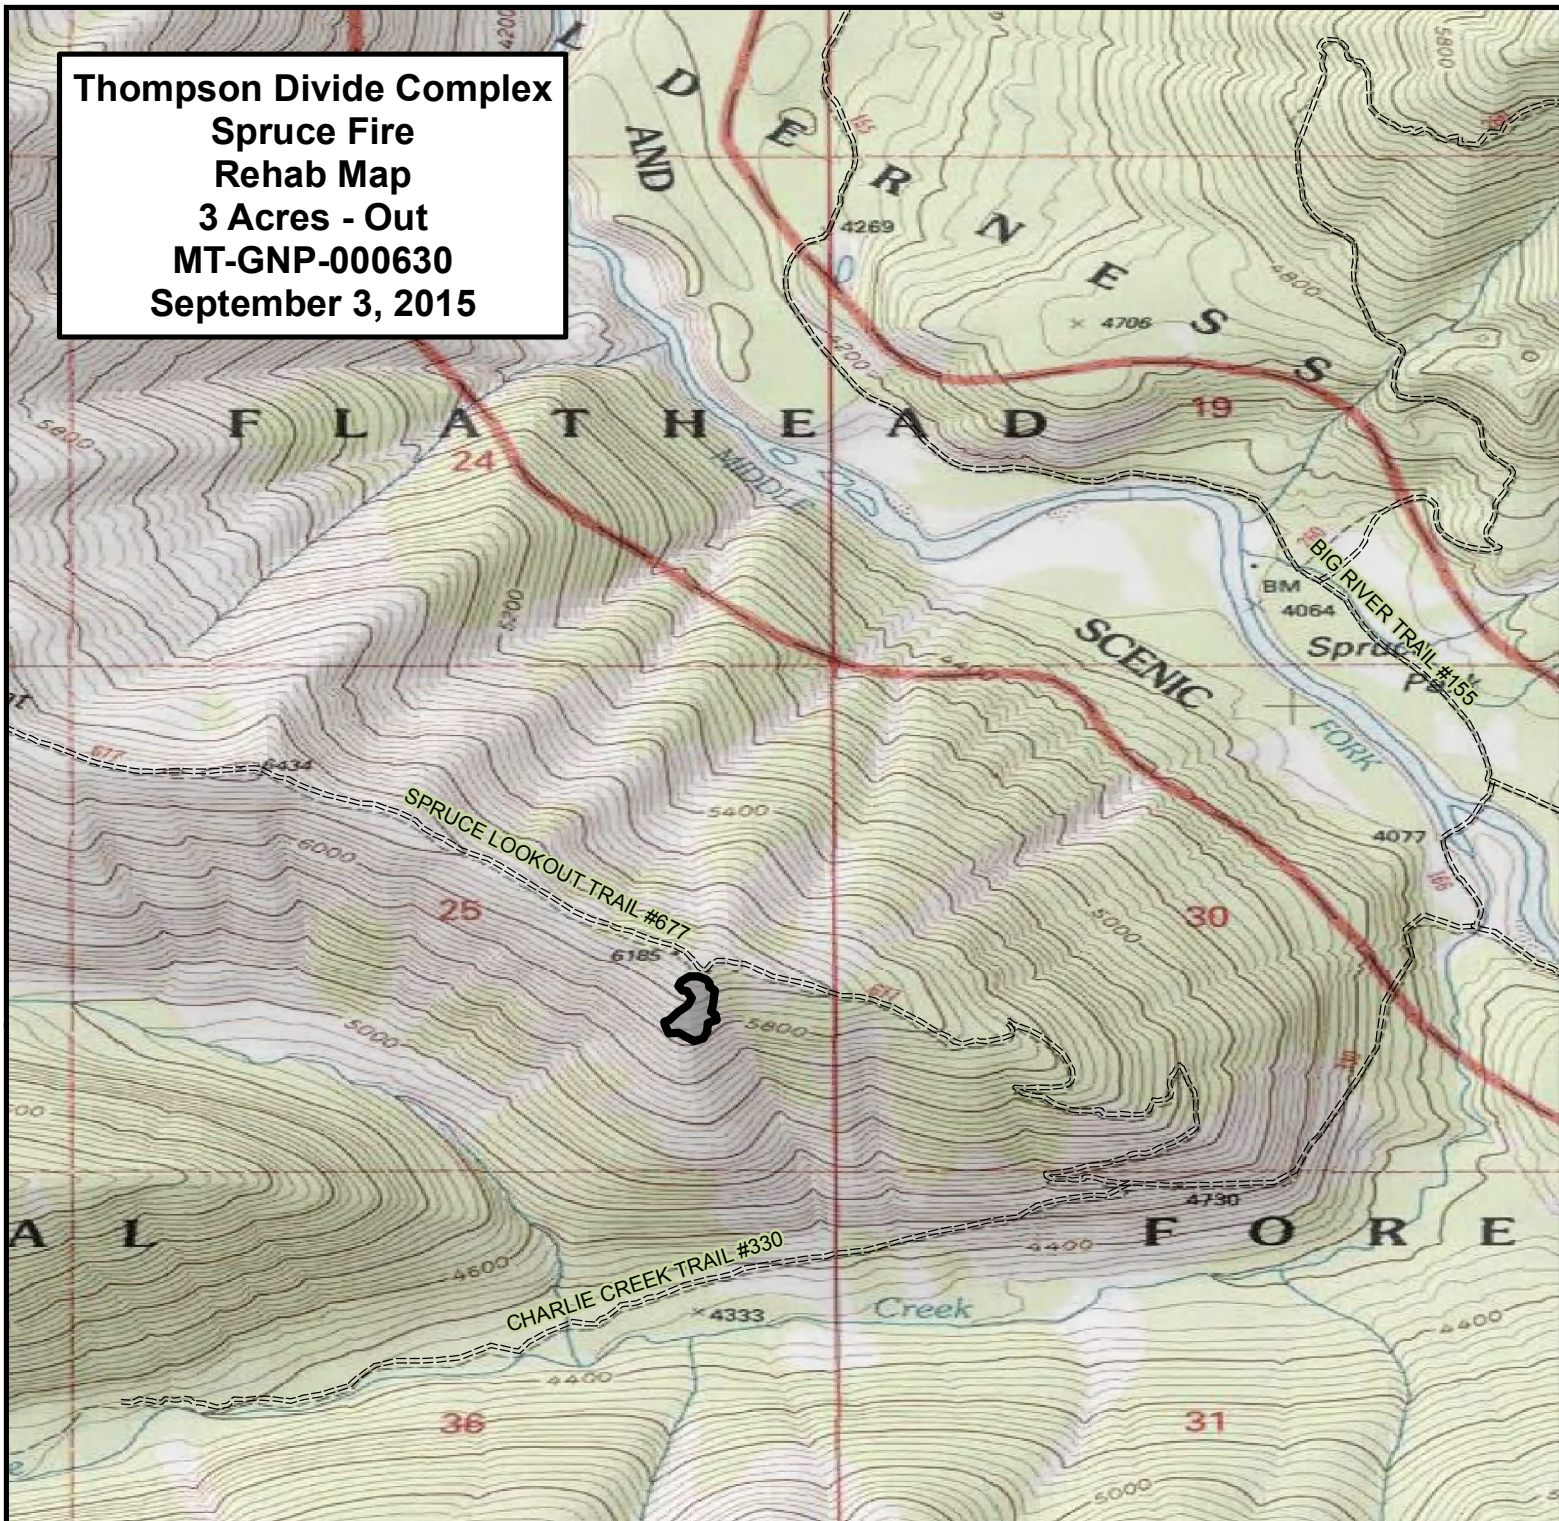

**Thompson Divide Complex
Spruce Fire
Rehab Map
3 Acres - Out
MT-GNP-000630
September 3, 2015**

Legend

 Spruce Fire Perimeter - Out

Note:
Fire suppression succesful, rehab complete

0 0.25 0.5
Miles

NAD 83 UTM Zone 12N

Type 2 IMT (L each)
September 3, 2015 - 1024 hrs
N Meyer