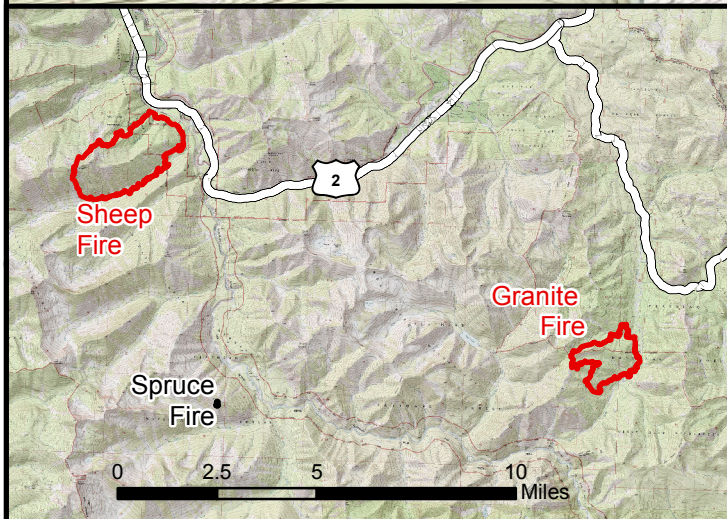

**Thompson Divide Complex
Spruce Fire
Rehab Map
3 Acres - Out
MT-GNP-000630
September 3, 2015**

Legend

 Spruce Fire Perimeter - Out

Note:
Fire suppression succesful, rehab complete

0 0.25 0.5
Miles

NAD 83 UTM Zone 12N