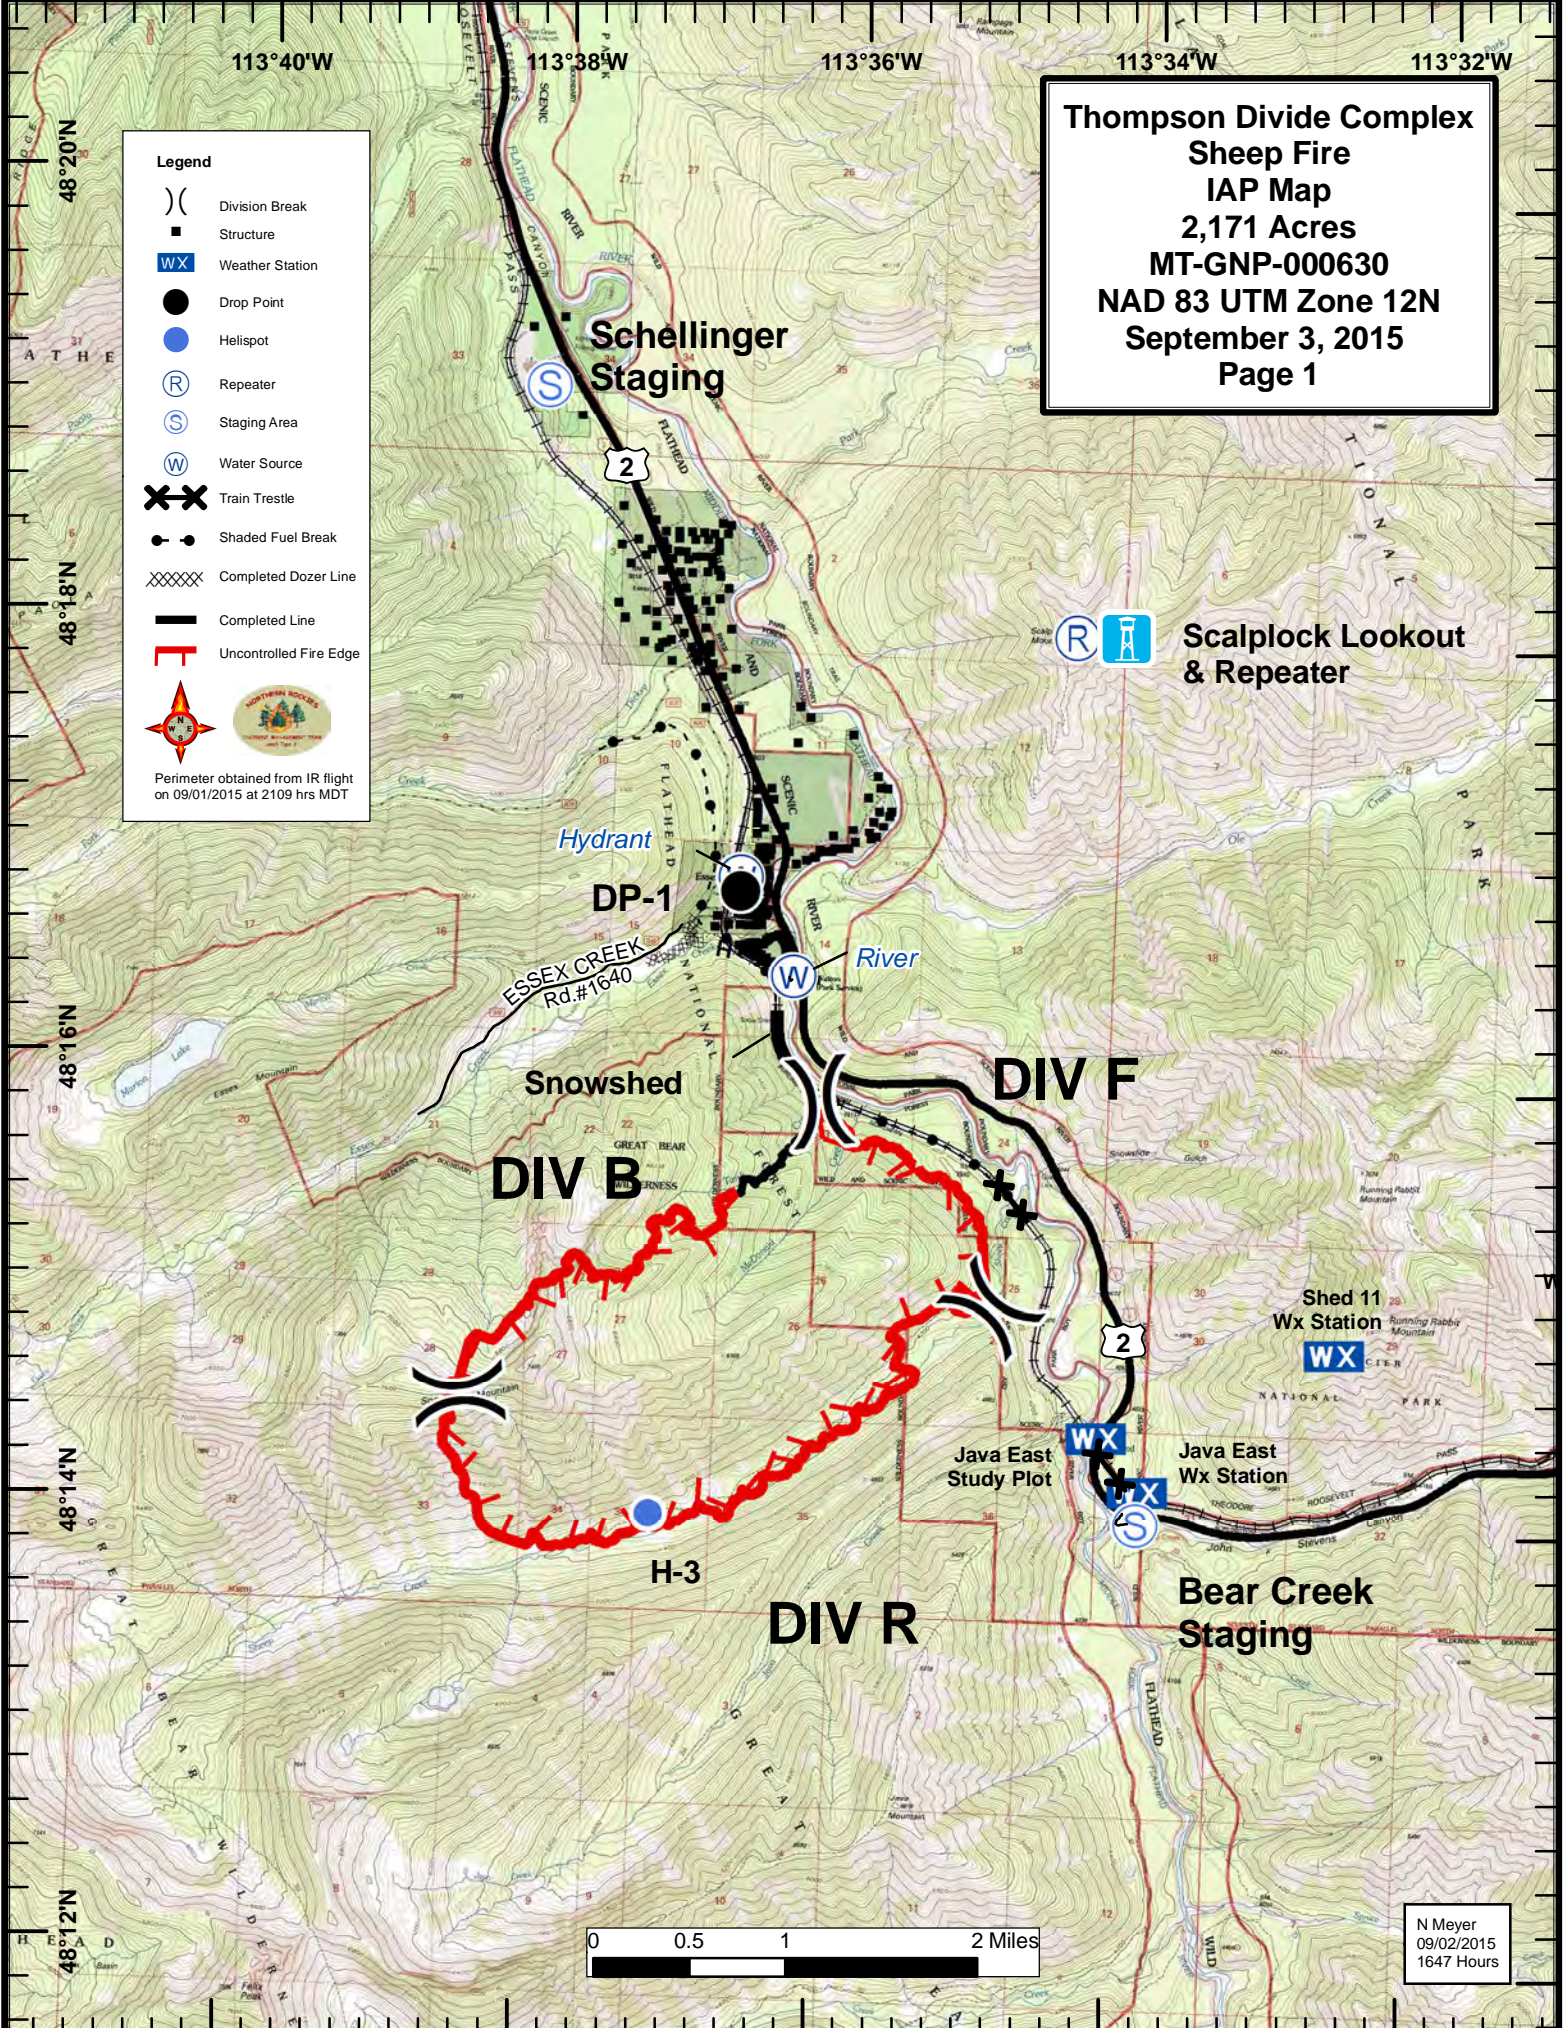

**Thompson Divide Complex
Sheep Fire
IAP Map
2,171 Acres
MT-GNP-000630
NAD 83 UTM Zone 12N
September 3, 2015
Page 1**

Legend

- Division Break
- Structure
- Weather Station
- Drop Point
- Helispot
- Repeater
- Staging Area
- Water Source
- Train Trestle
- Shaded Fuel Break
- Completed Dozer Line
- Completed Line
- Uncontrolled Fire Edge

Perimeter obtained from IR flight on 09/01/2015 at 2109 hrs MDT

N Meyer
09/02/2015
1647 Hours