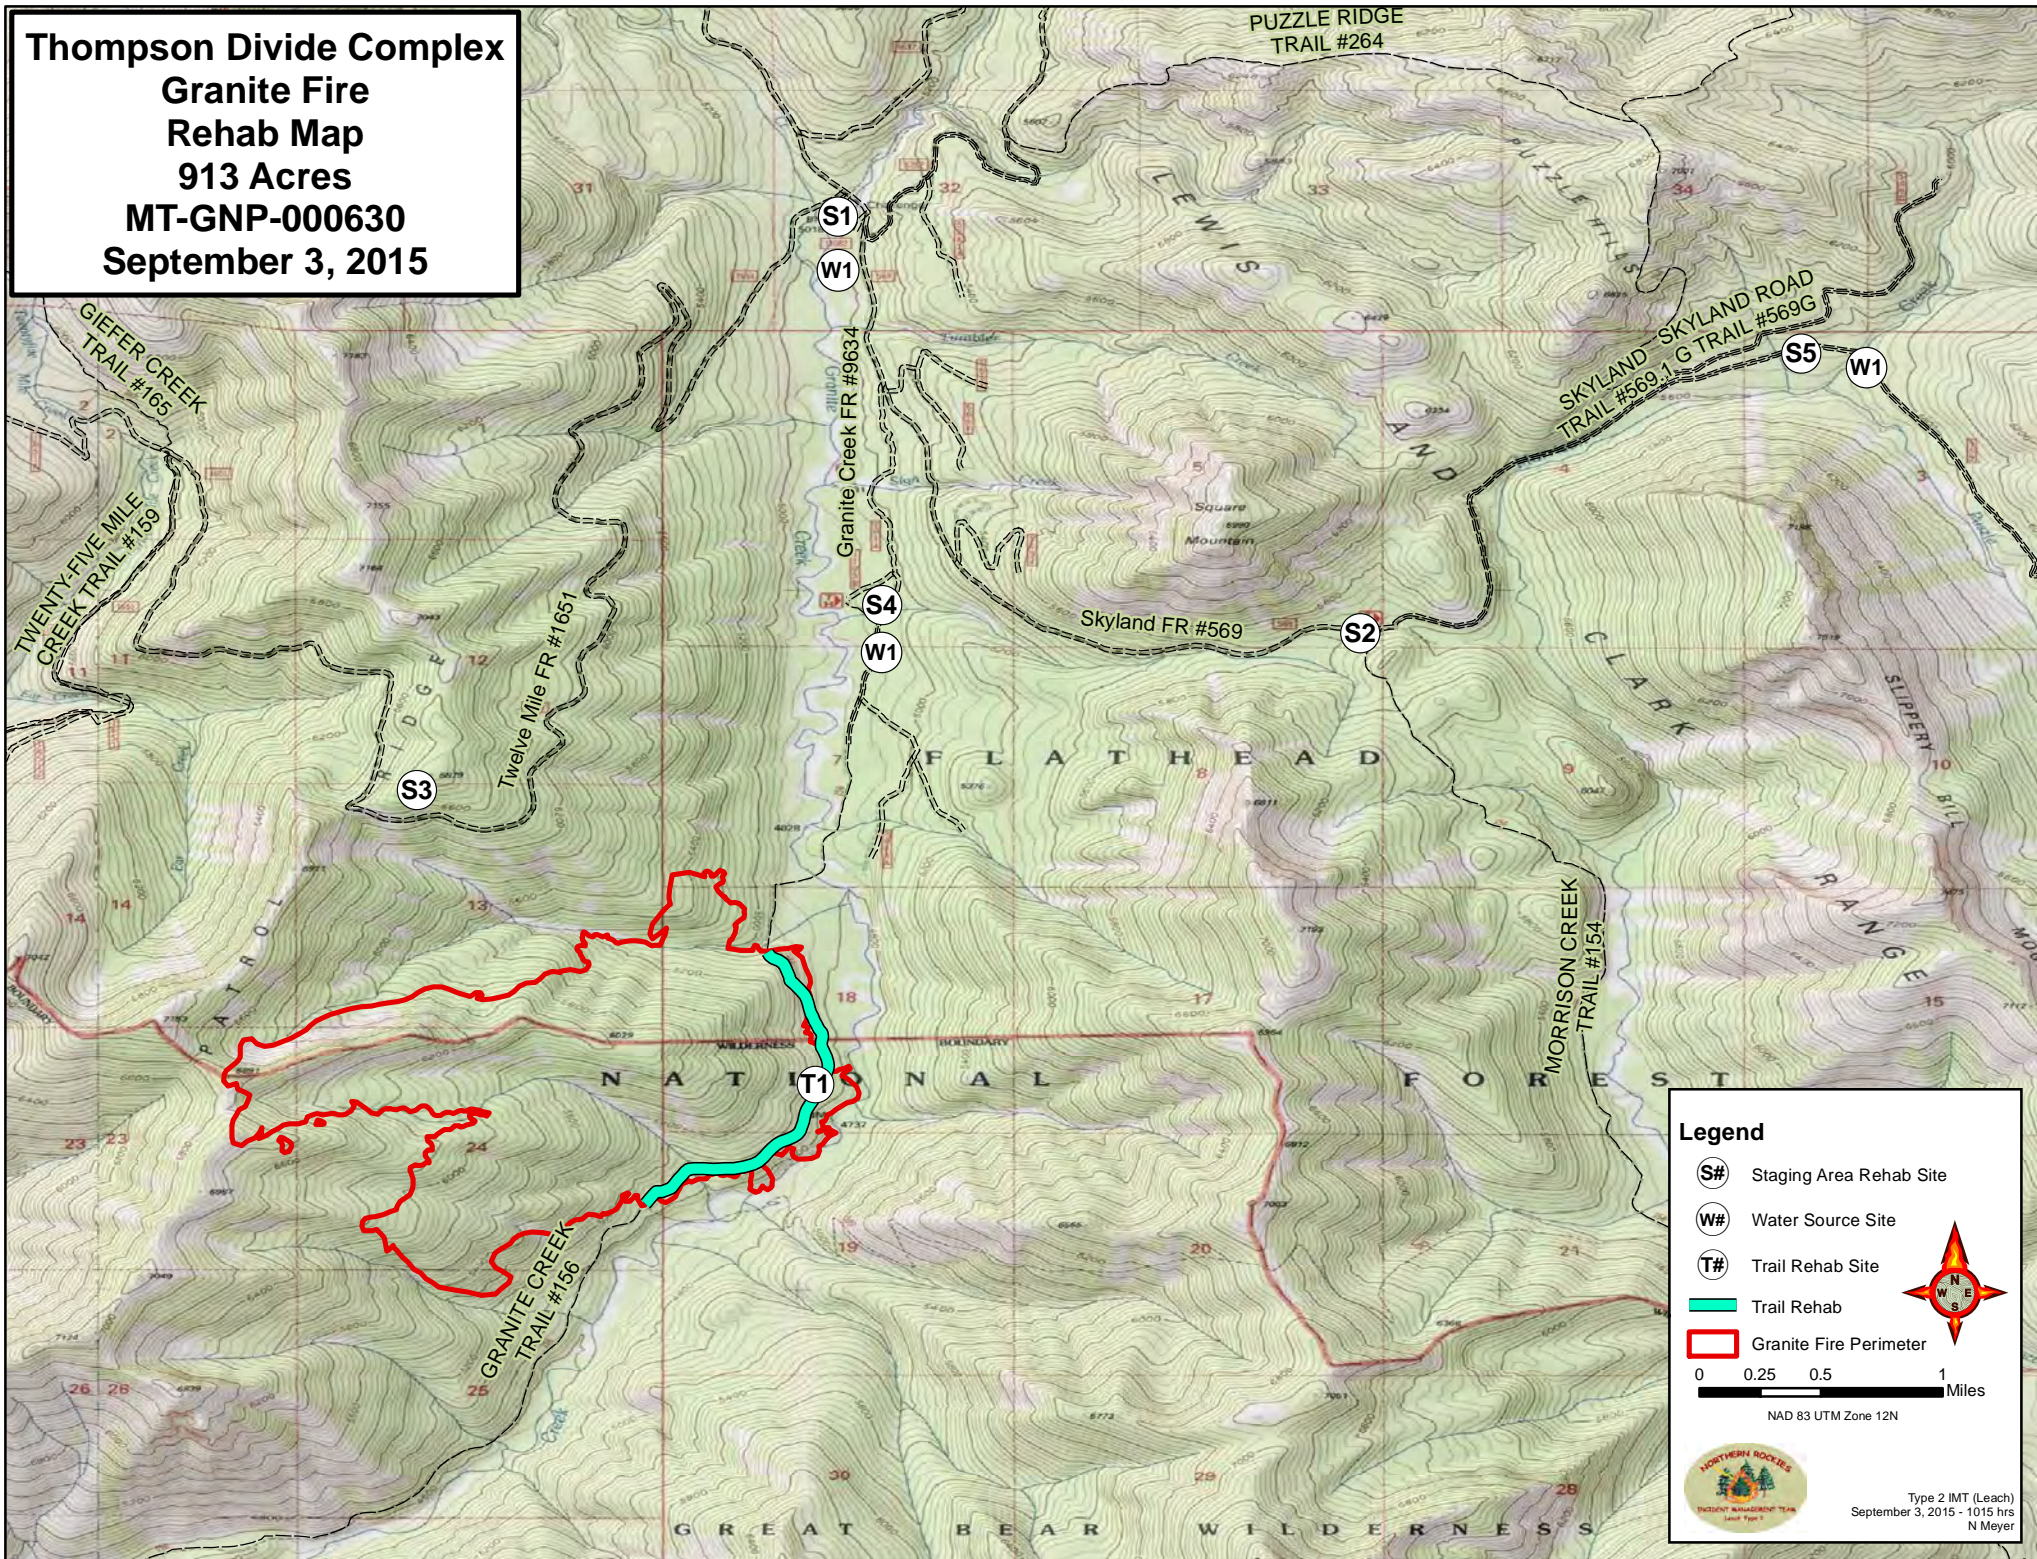

**Thompson Divide Complex  
Granite Fire  
Rehab Map  
913 Acres  
MT-GNP-000630  
September 3, 2015**

**Legend**

- (S#)** Staging Area Rehab Site
- (W#)** Water Source Site
- (T#)** Trail Rehab Site
- Trail Rehab
- Granite Fire Perimeter

0 0.25 0.5 1 Miles

NAD 83 UTM Zone 12N

Type 2 IMT (Leach)  
September 3, 2015 - 1015 hrs  
N Meyer