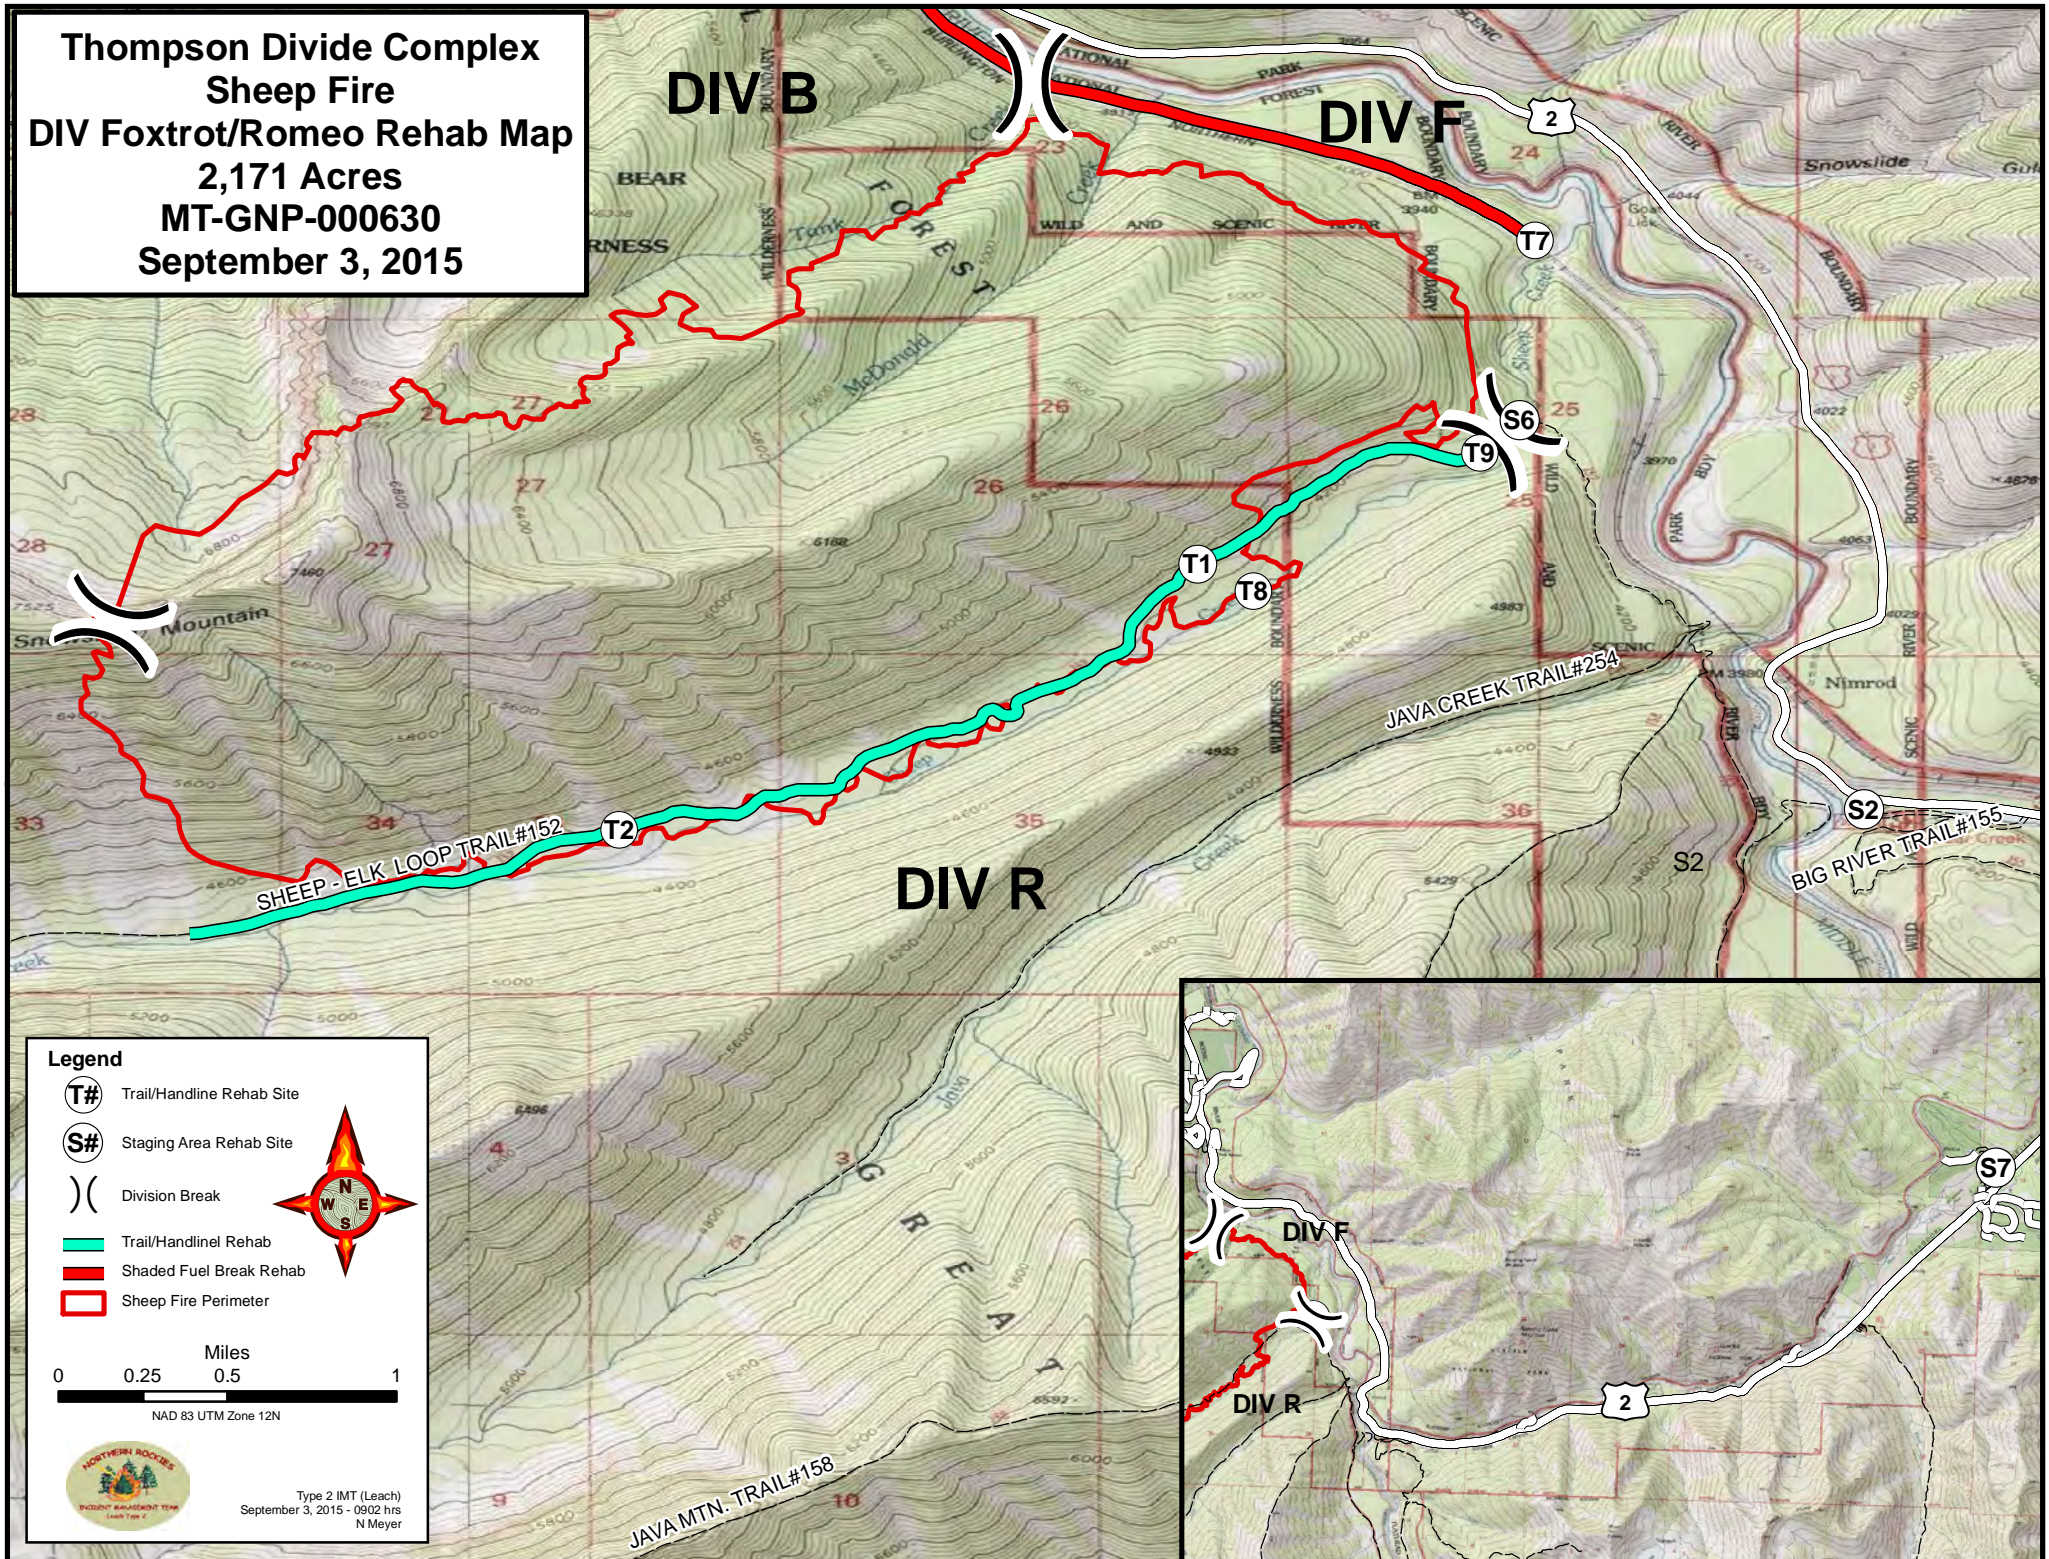

**Thompson Divide Complex
Sheep Fire
DIV Fox Trot/Romeo Rehab Map
2,171 Acres
MT-GNP-000630
September 3, 2015**

Legend

- Trail/Handline Rehab Site
- Staging Area Rehab Site
- Division Break
- Trail/Handline Rehab
- Shaded Fuel Break Rehab
- Sheep Fire Perimeter

NAD 83 UTM Zone 12N

Type 2 IMT (Leach)
September 3, 2015 - 0902 hrs
N Meyer