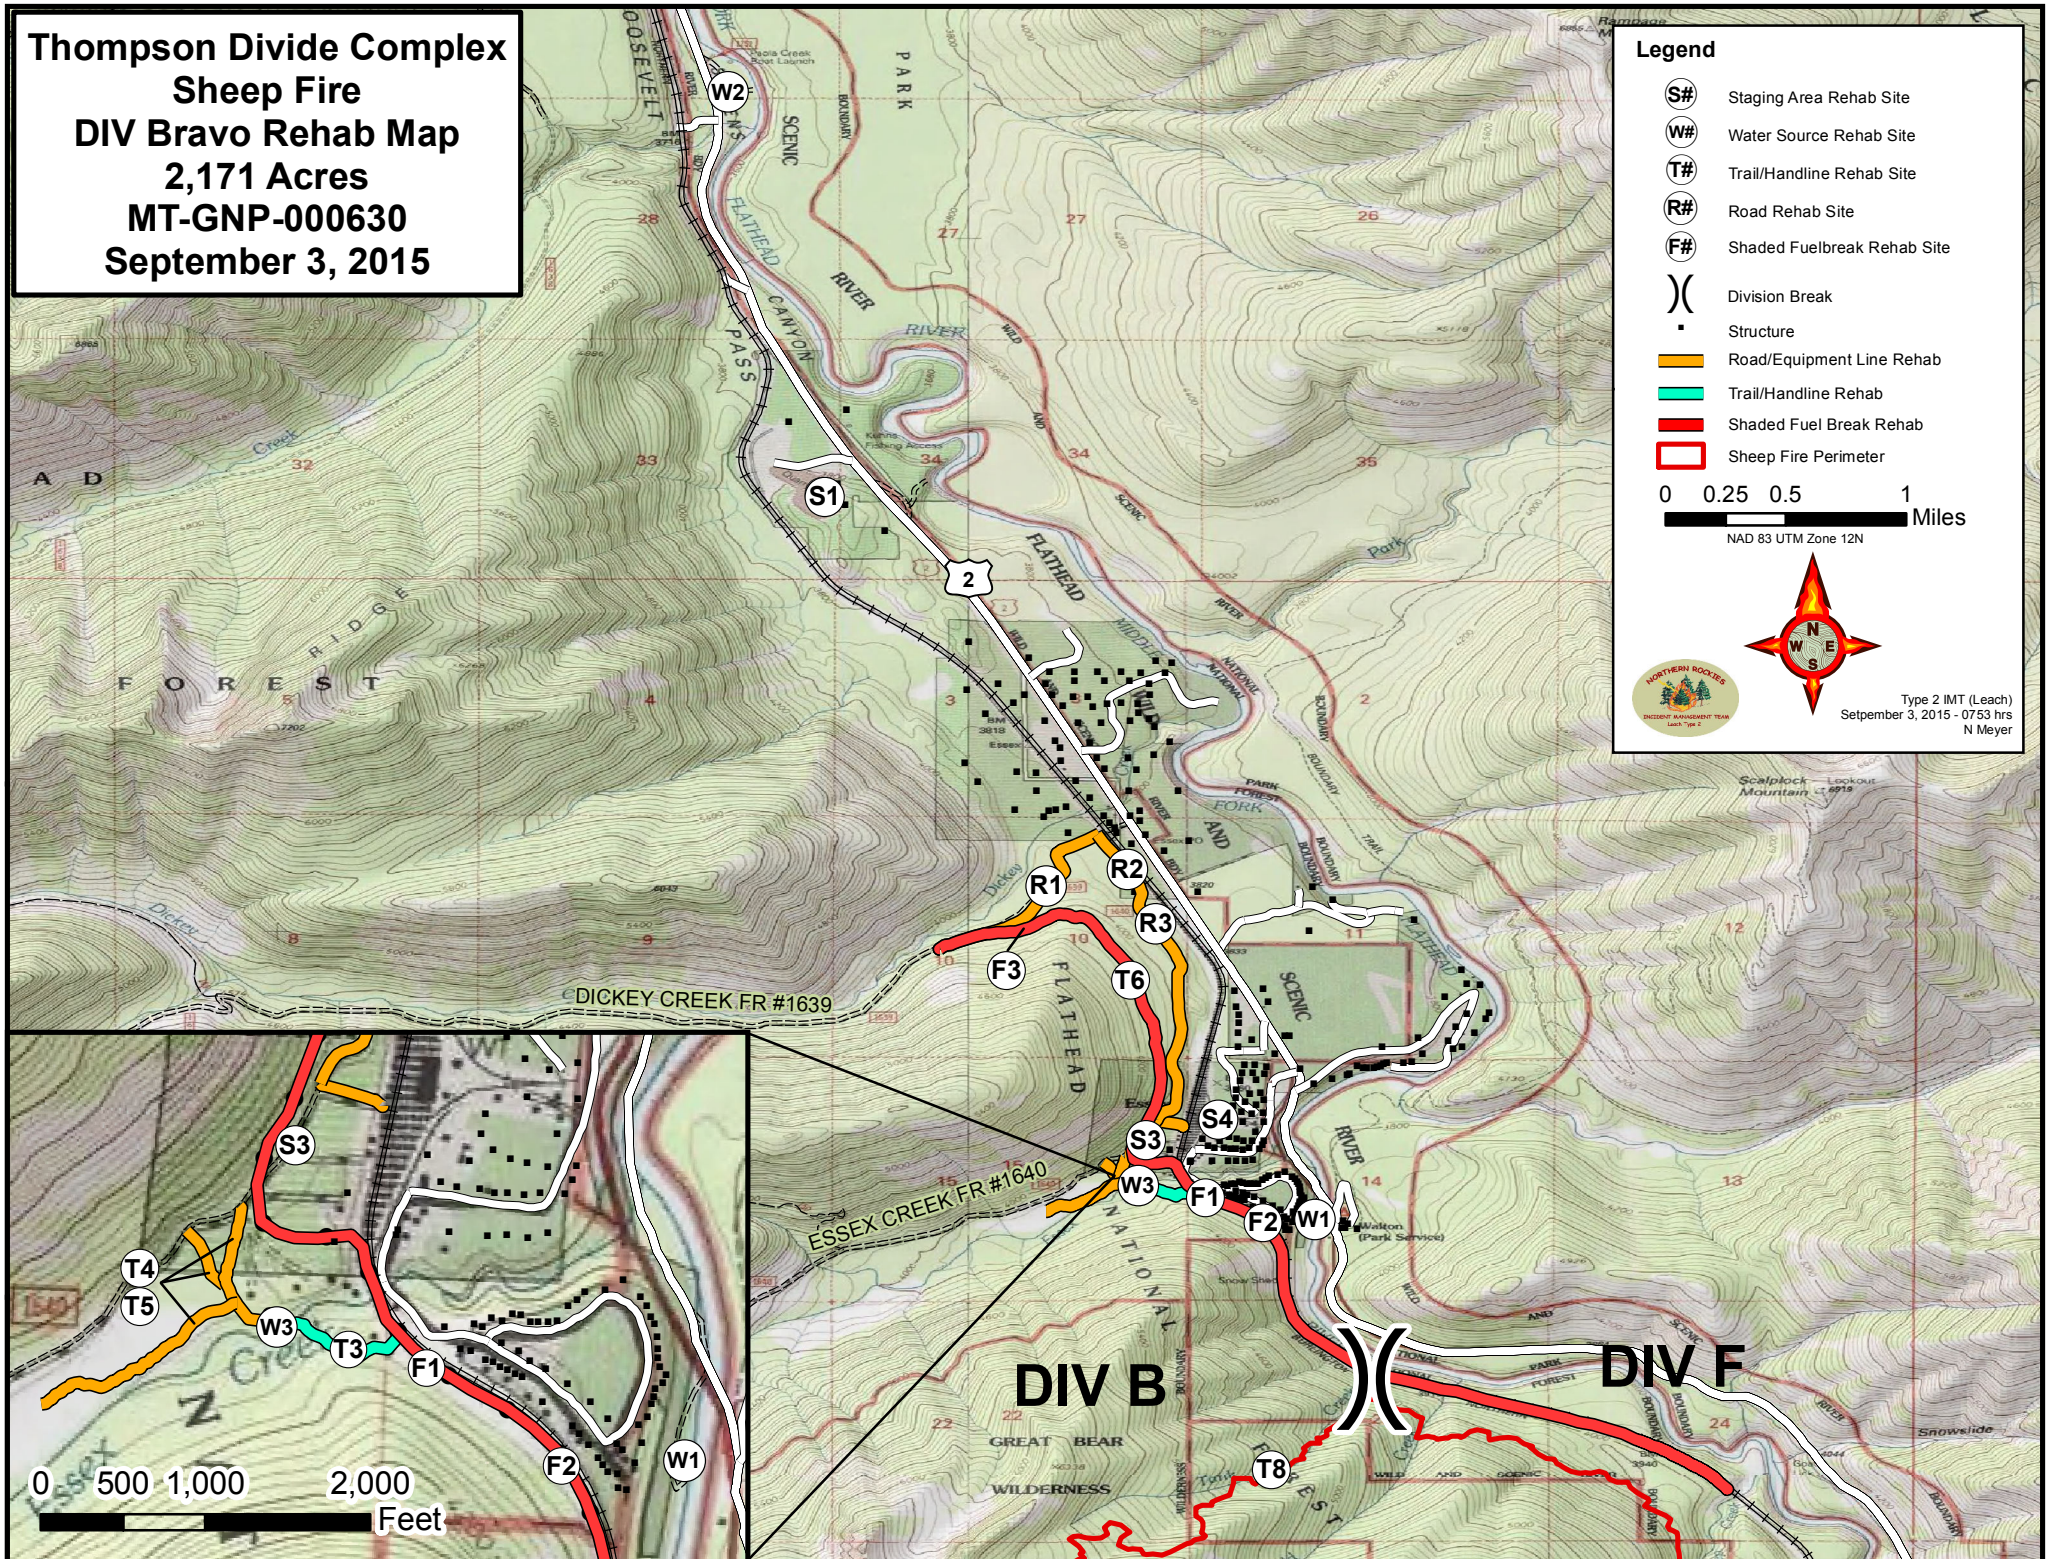

**Thompson Divide Complex  
Sheep Fire  
DIV Bravo Rehab Map  
2,171 Acres  
MT-GNP-000630  
September 3, 2015**

**Legend**

- Staging Area Rehab Site
- Water Source Rehab Site
- Trail/Handline Rehab Site
- Road Rehab Site
- Shaded Fuelbreak Rehab Site
- Division Break
- Structure
- Road/Equipment Line Rehab
- Trail/Handline Rehab
- Shaded Fuel Break Rehab
- Sheep Fire Perimeter

0 0.25 0.5 1 Miles  
NAD 83 UTM Zone 12N

Type 2 IMT (Leach)  
September 3, 2015 - 0753 hrs  
N Meyer

**DIV B**      **DIV F**