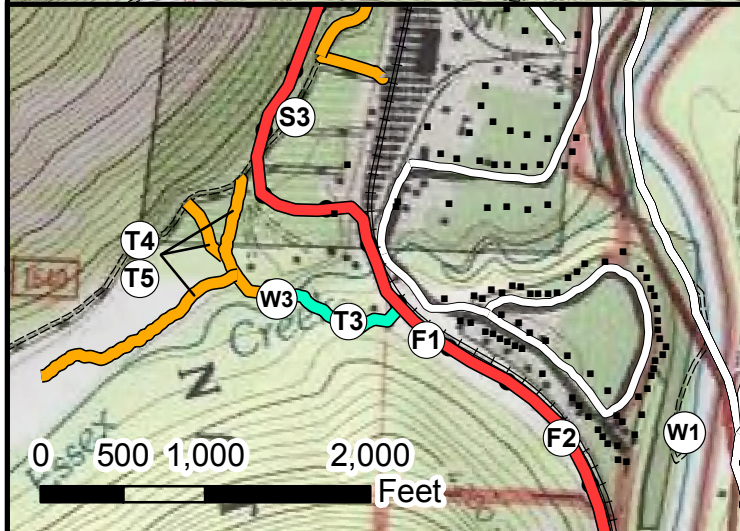

**Thompson Divide Complex  
Sheep Fire  
DIV Bravo Rehab Map  
2,171 Acres  
MT-GNP-000630  
September 3, 2015**

**Legend**

- Staging Area Rehab Site
- Water Source Rehab Site
- Trail/Handline Rehab Site
- Road Rehab Site
- Shaded Fuelbreak Rehab Site
- Division Break
- Structure
- Road/Equipment Line Rehab
- Trail/Handline Rehab
- Shaded Fuel Break Rehab
- Sheep Fire Perimeter

0 0.25 0.5 1 Miles  
NAD 83 UTM Zone 12N

Type 2 IMT (Leach)  
September 3, 2015 - 0753 hrs  
N Meyer

**DIV B**      **DIV F**