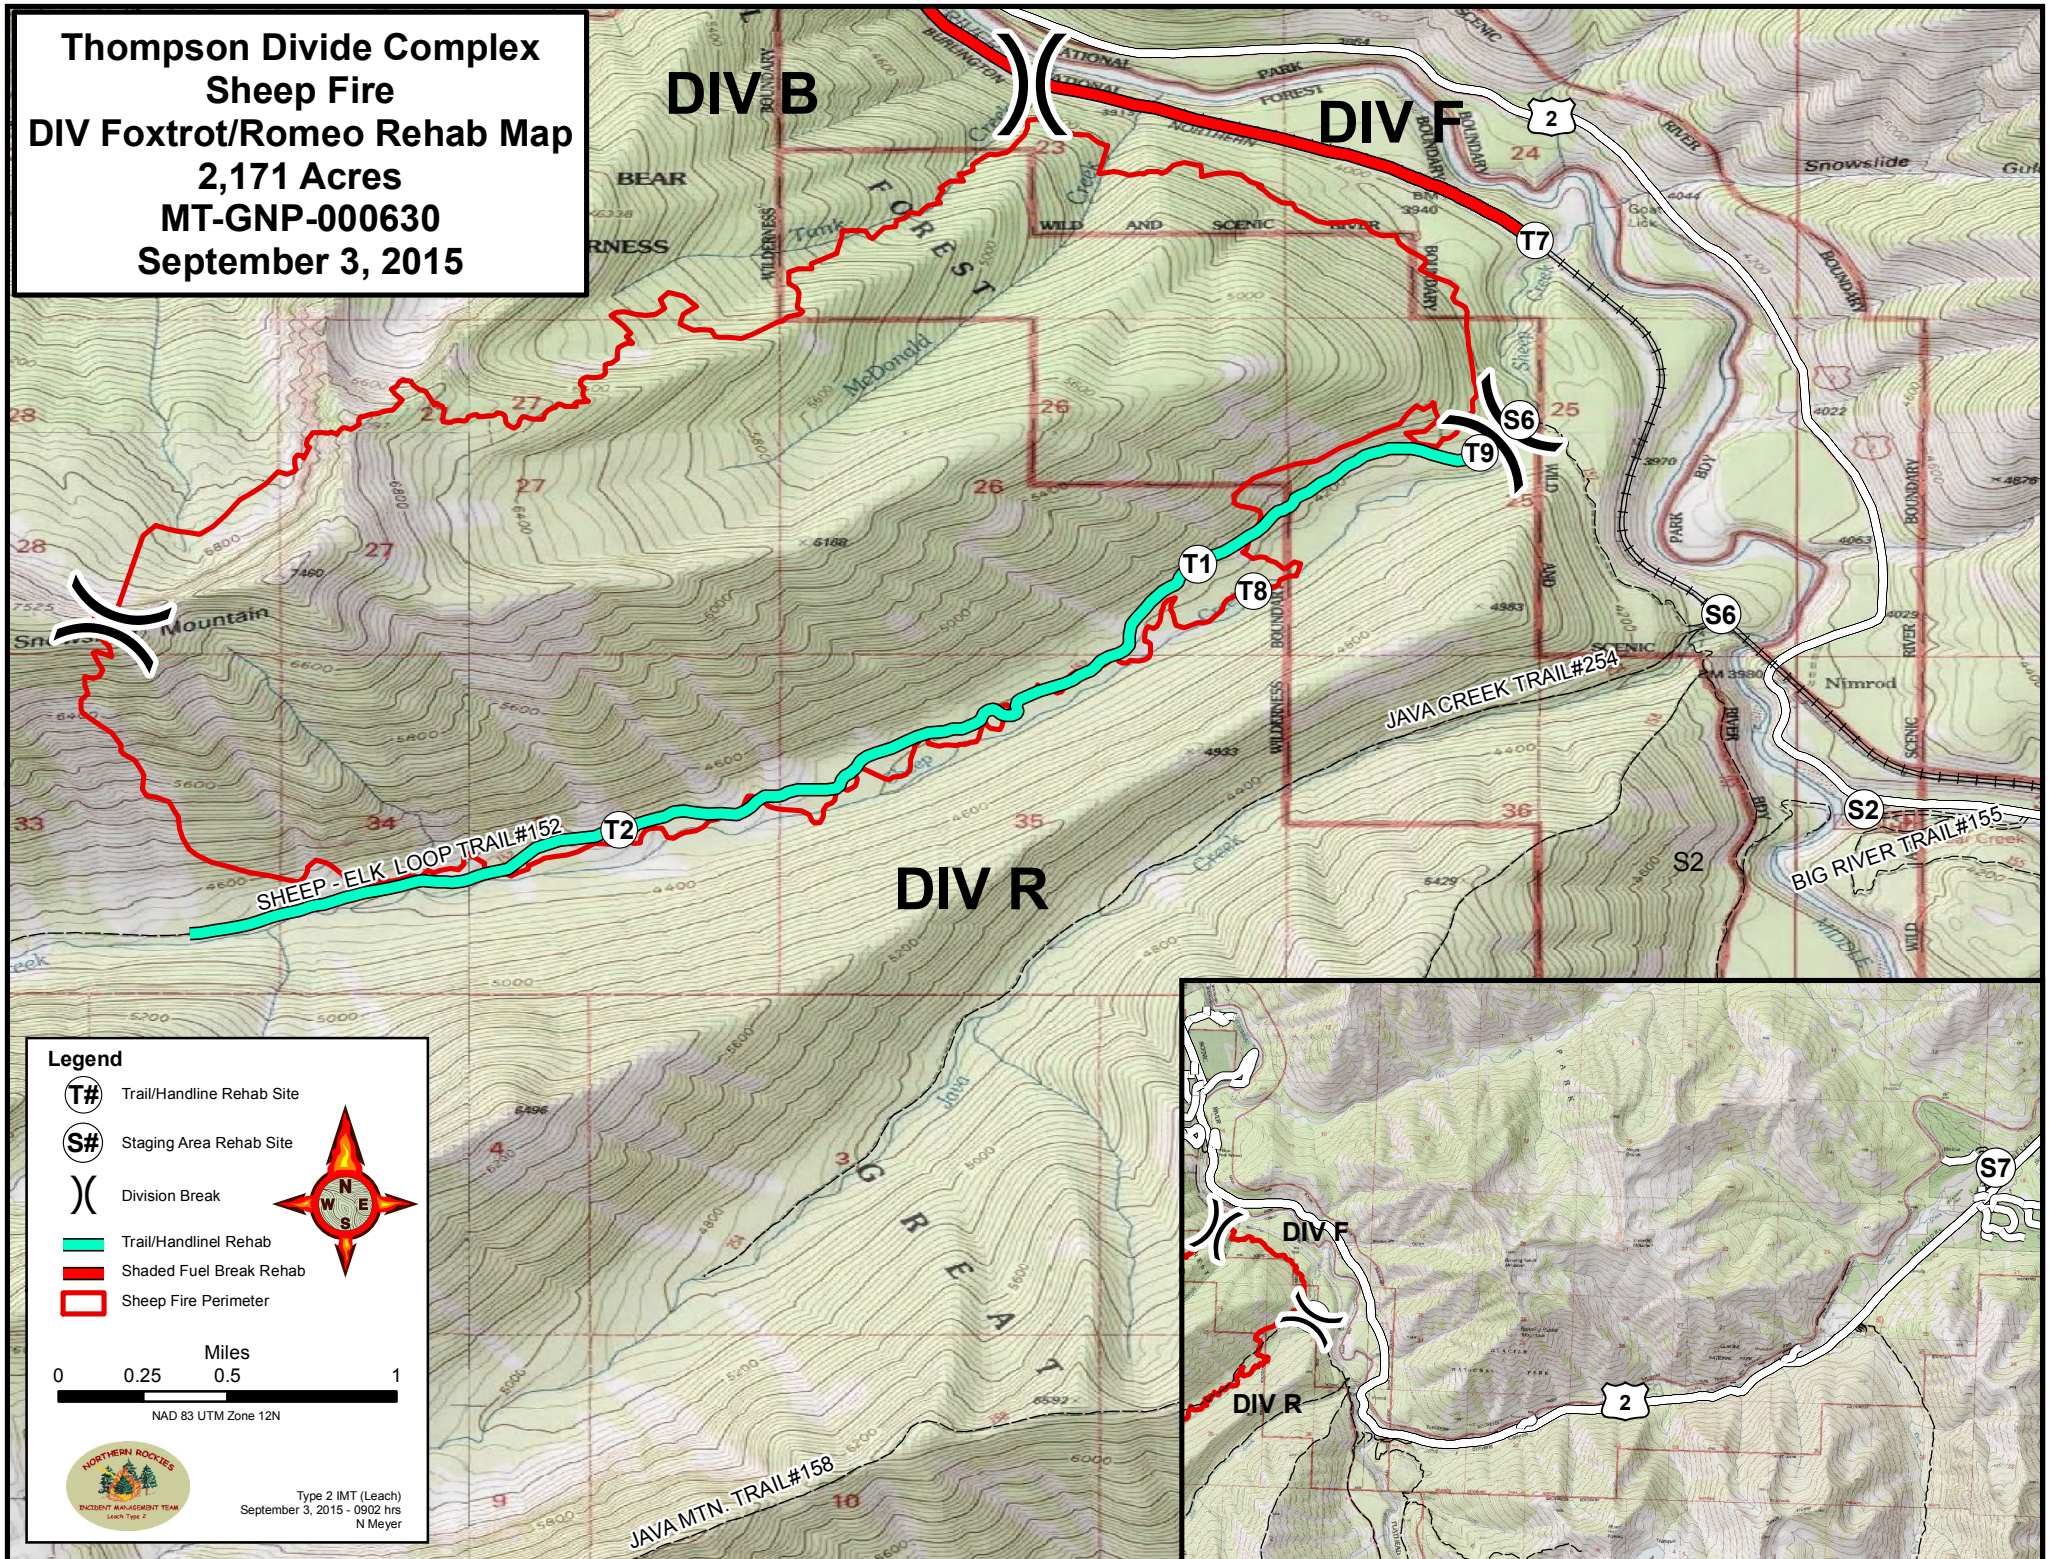

Thompson Divide Complex
 Sheep Fire
 DIV Foxtrot/Romeo Rehab Map
 2,171 Acres
 MT-GNP-000630
 September 3, 2015

- Legend**
- (T#)** Trail/Handline Rehab Site
 - (S#)** Staging Area Rehab Site
 - (X)** Division Break
 - Cyan line** Trail/Handline Rehab
 - Red line** Shaded Fuel Break Rehab
 - Red outline** Sheep Fire Perimeter

NAD 83 UTM Zone 12N

Type 2 IMT (Leach)
 September 3, 2015 - 0902 hrs
 N Meyer