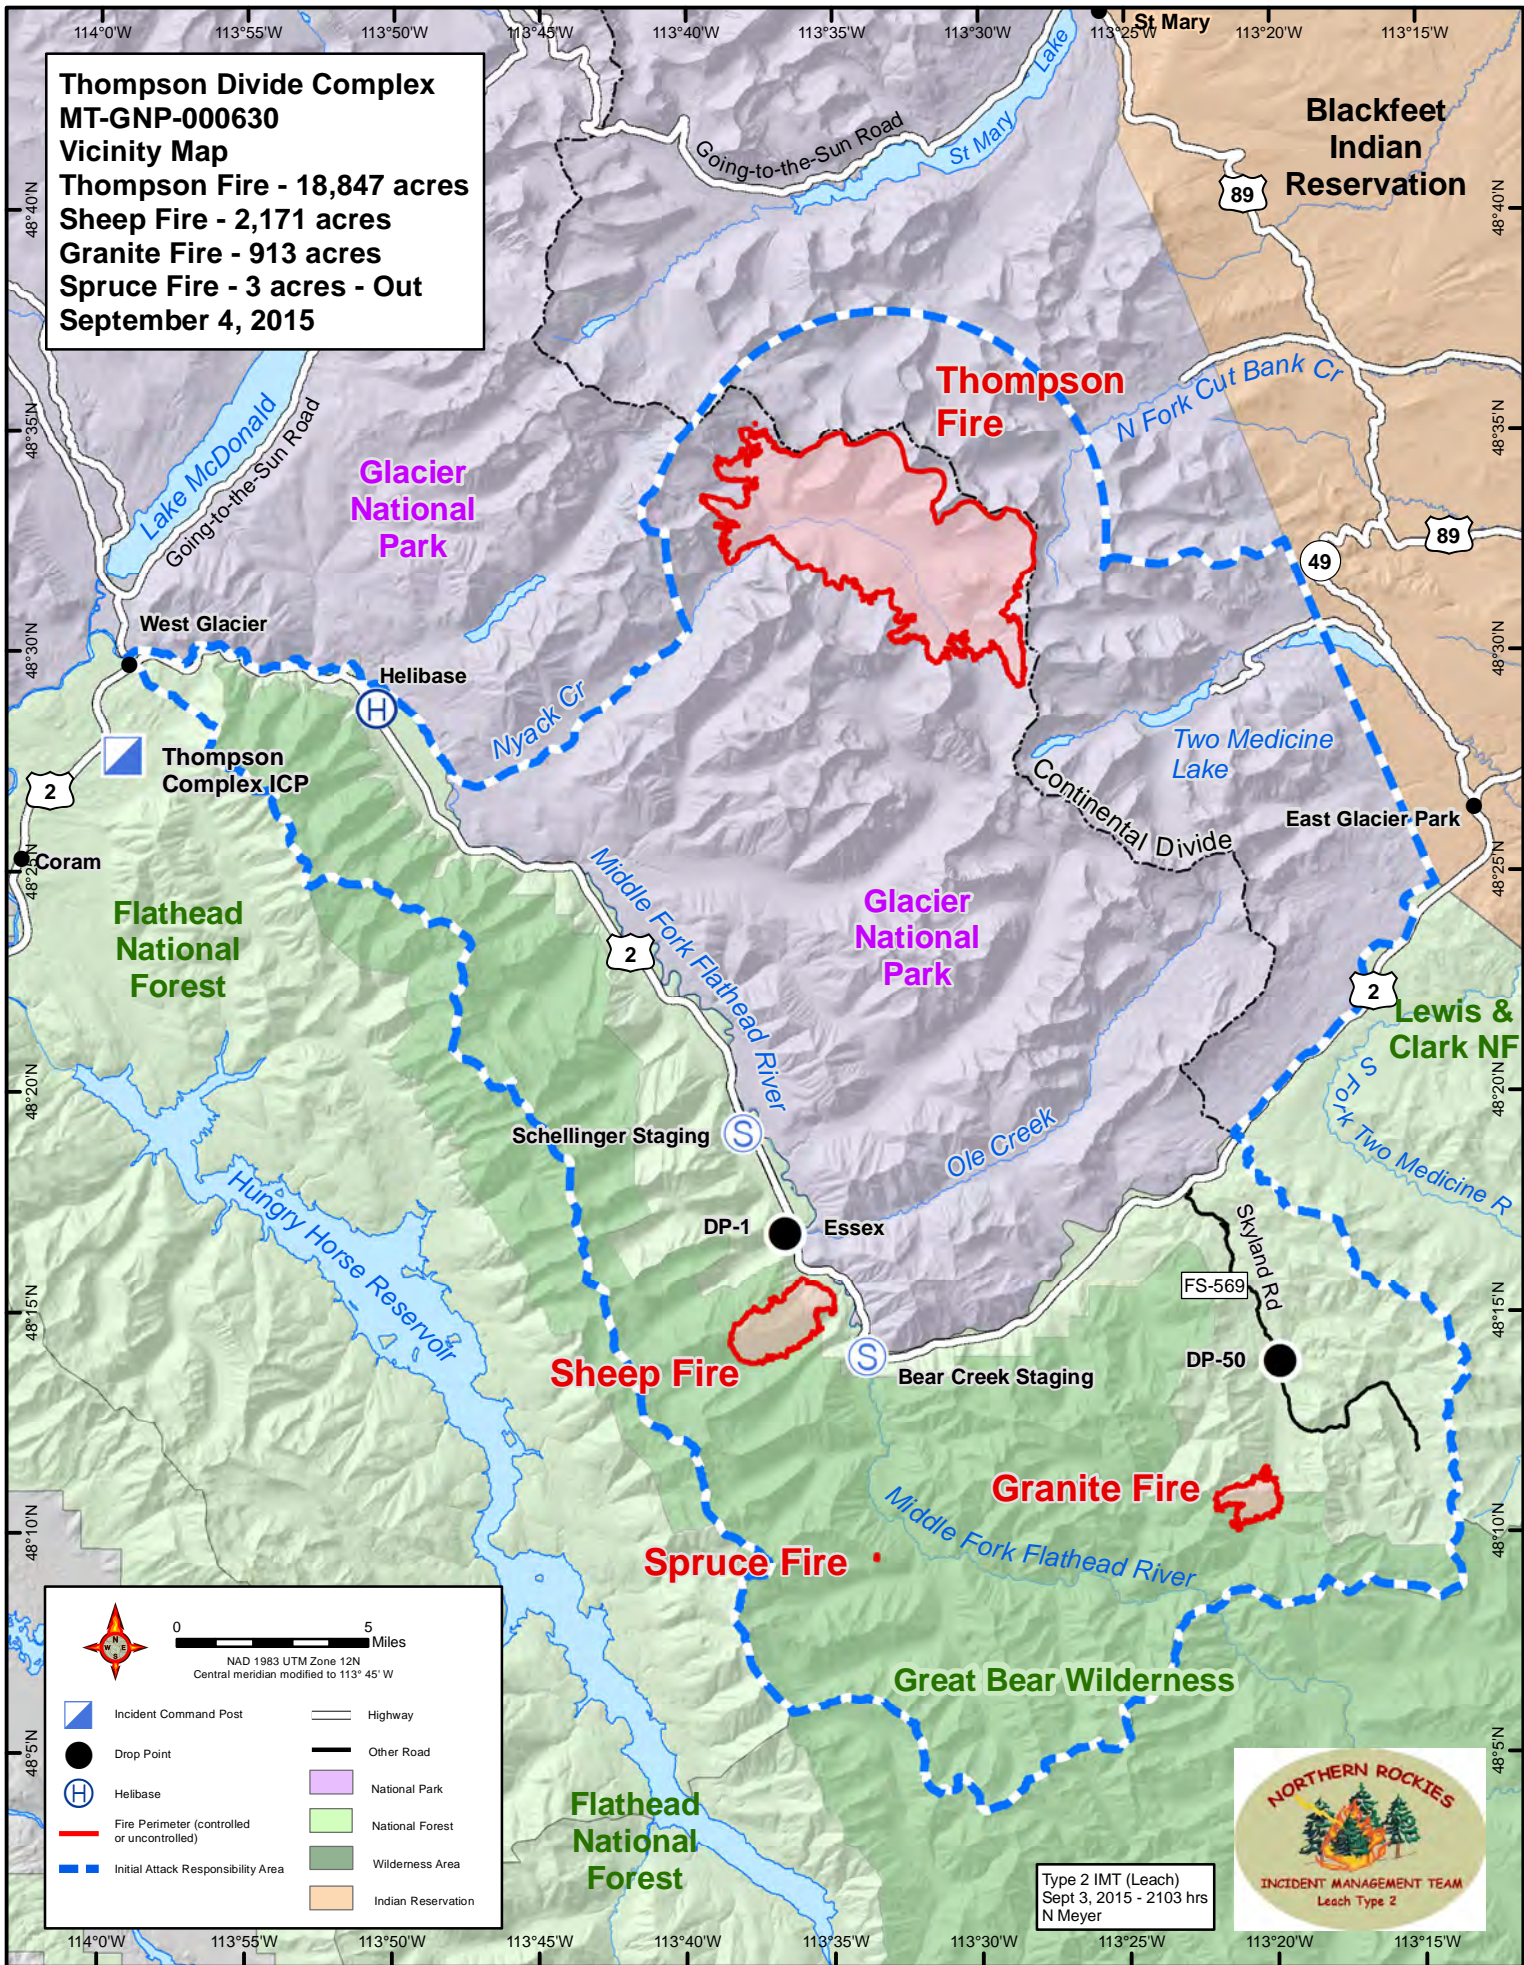

**Thompson Divide Complex
MT-GNP-000630
Vicinity Map**
Thompson Fire - 18,847 acres
Sheep Fire - 2,171 acres
Granite Fire - 913 acres
Spruce Fire - 3 acres - Out
September 4, 2015

Type 2 IMT (Leach)
 Sept 3, 2015 - 2103 hrs
 N Meyer