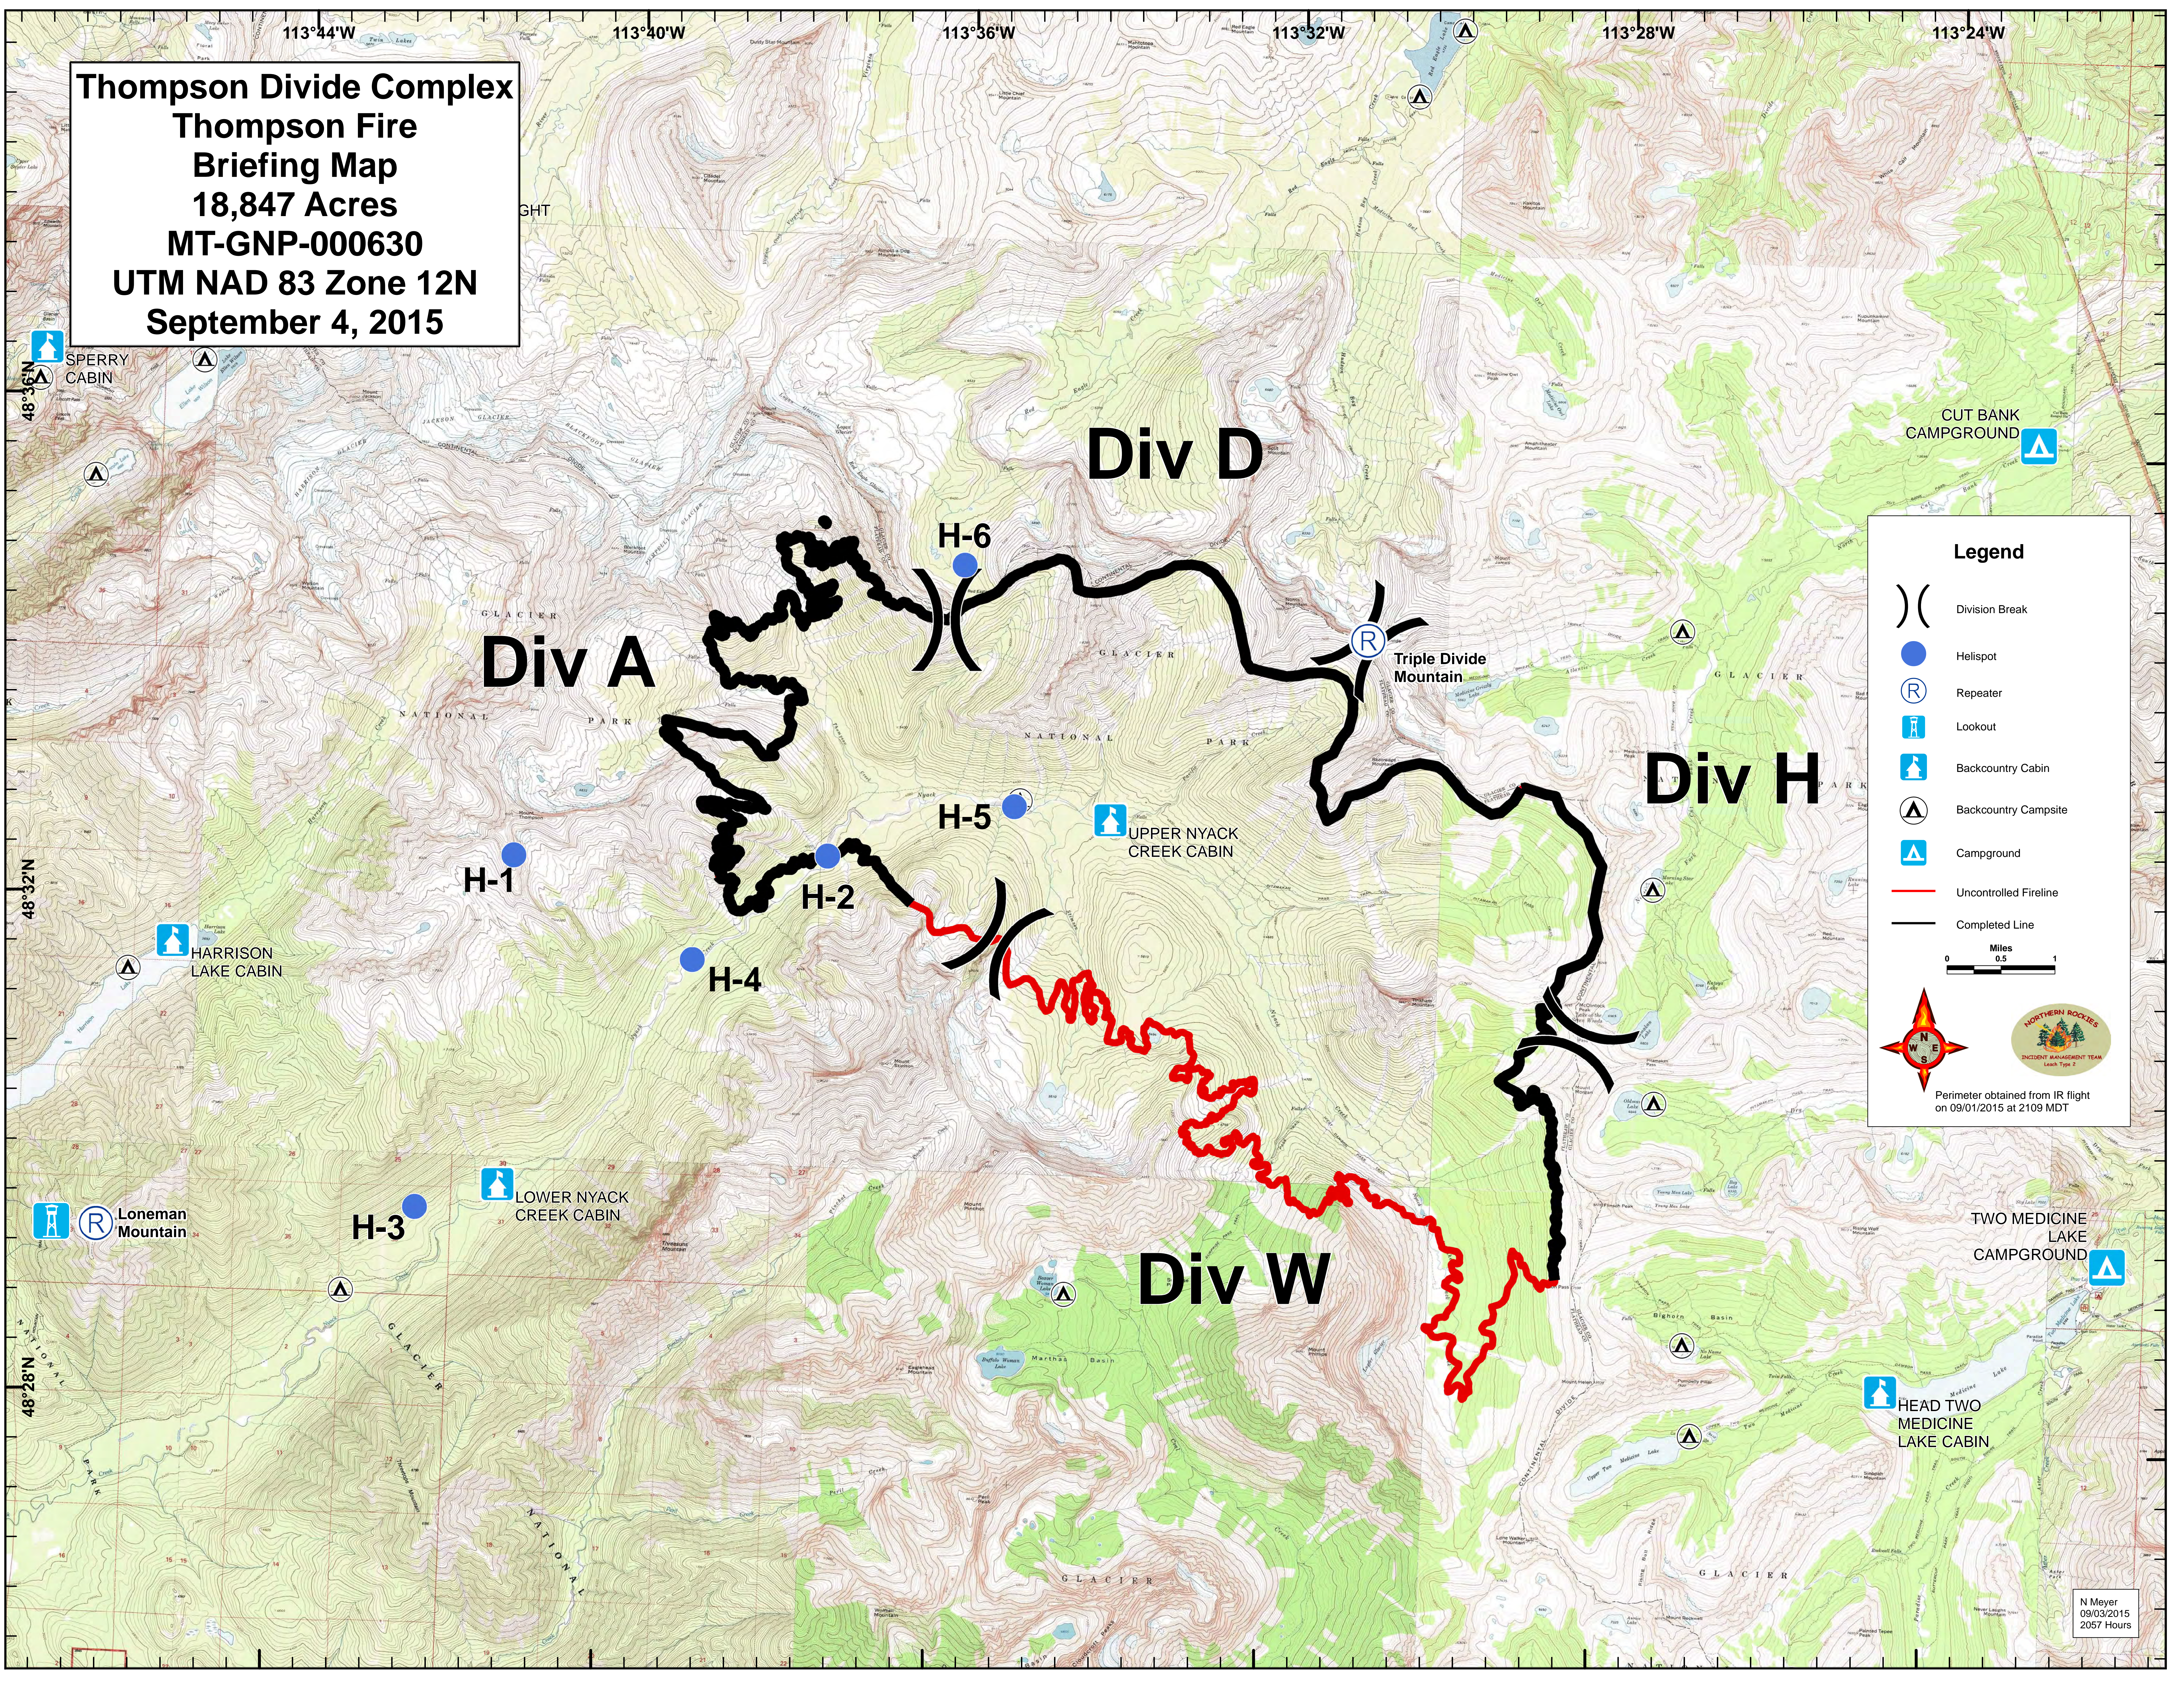

Thompson Divide Complex
Thompson Fire
Briefing Map
18,847 Acres
MT-GNP-000630
UTM NAD 83 Zone 12N
September 4, 2015

Legend

- () Division Break
- Helispot
- (R) Repeater
- 🏠 Lookout
- 🏠 Backcountry Cabin
- ⚠ Backcountry Campsite
- ⚠ Campground
- Uncontrolled Fireline
- Completed Line

Miles
0 0.5 1

Perimeter obtained from IR flight on 09/01/2015 at 2109 MDT