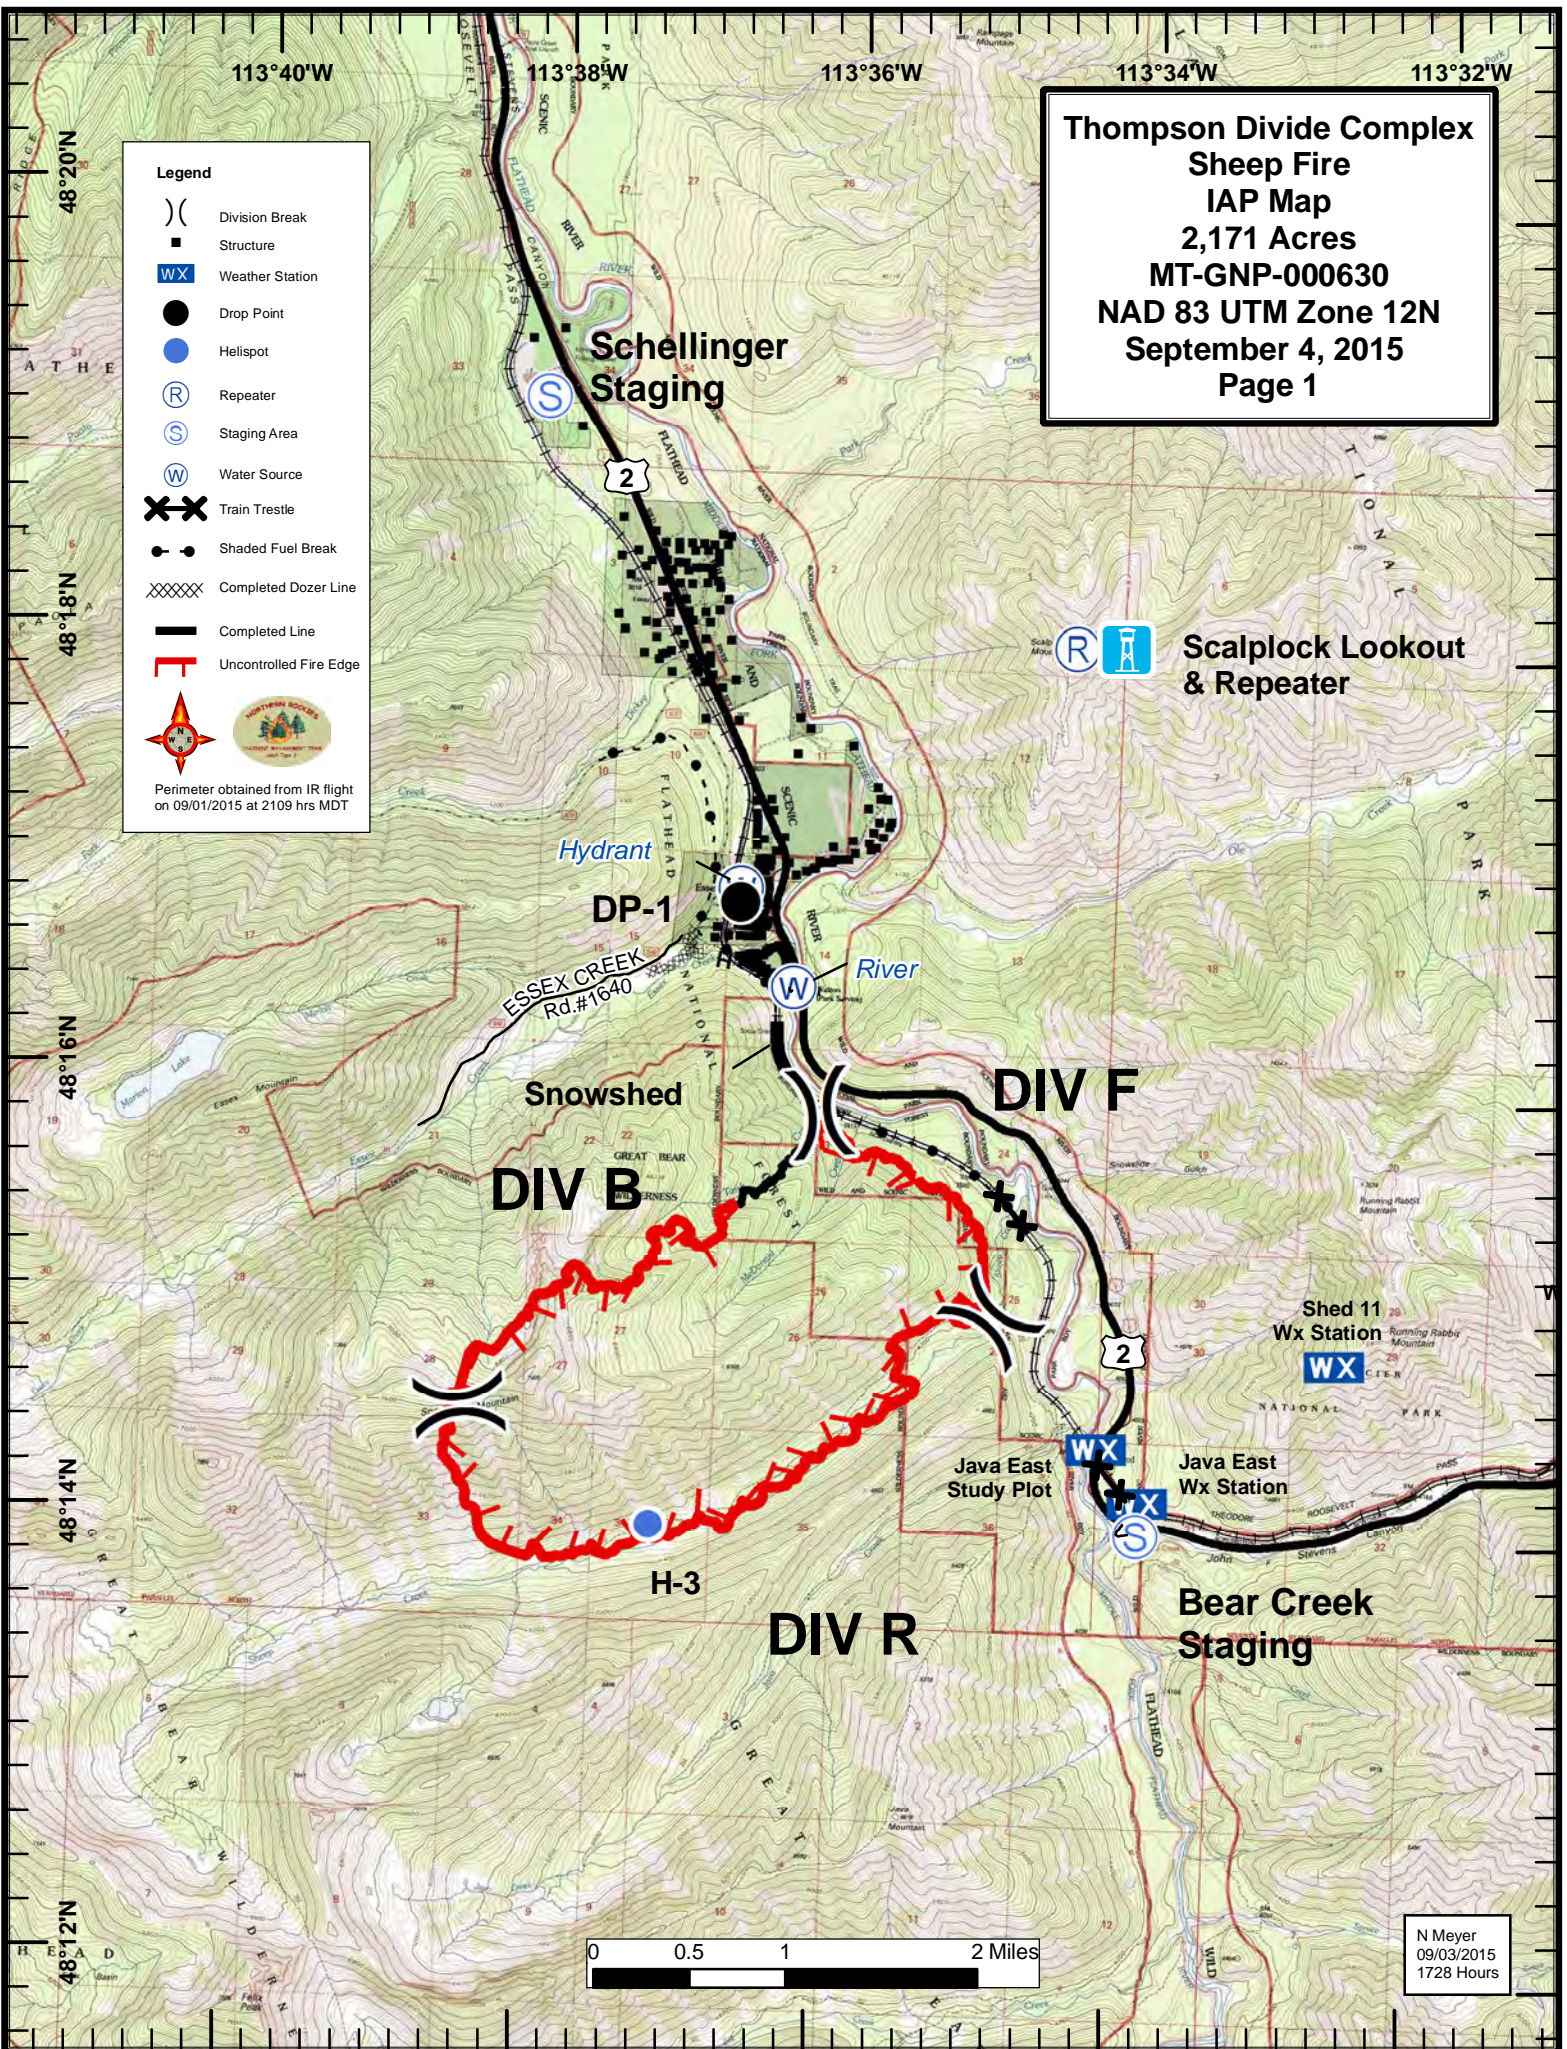

**Thompson Divide Complex
Sheep Fire
IAP Map
2,171 Acres
MT-GNP-000630
NAD 83 UTM Zone 12N
September 4, 2015
Page 1**

Legend

- Division Break
- Structure
- Weather Station
- Drop Point
- Helispot
- Repeater
- Staging Area
- Water Source
- Train Trestle
- Shaded Fuel Break
- Completed Dozer Line
- Completed Line
- Uncontrolled Fire Edge

Perimeter obtained from IR flight on 09/01/2015 at 2109 hrs MDT

N Meyer
09/03/2015
1728 Hours