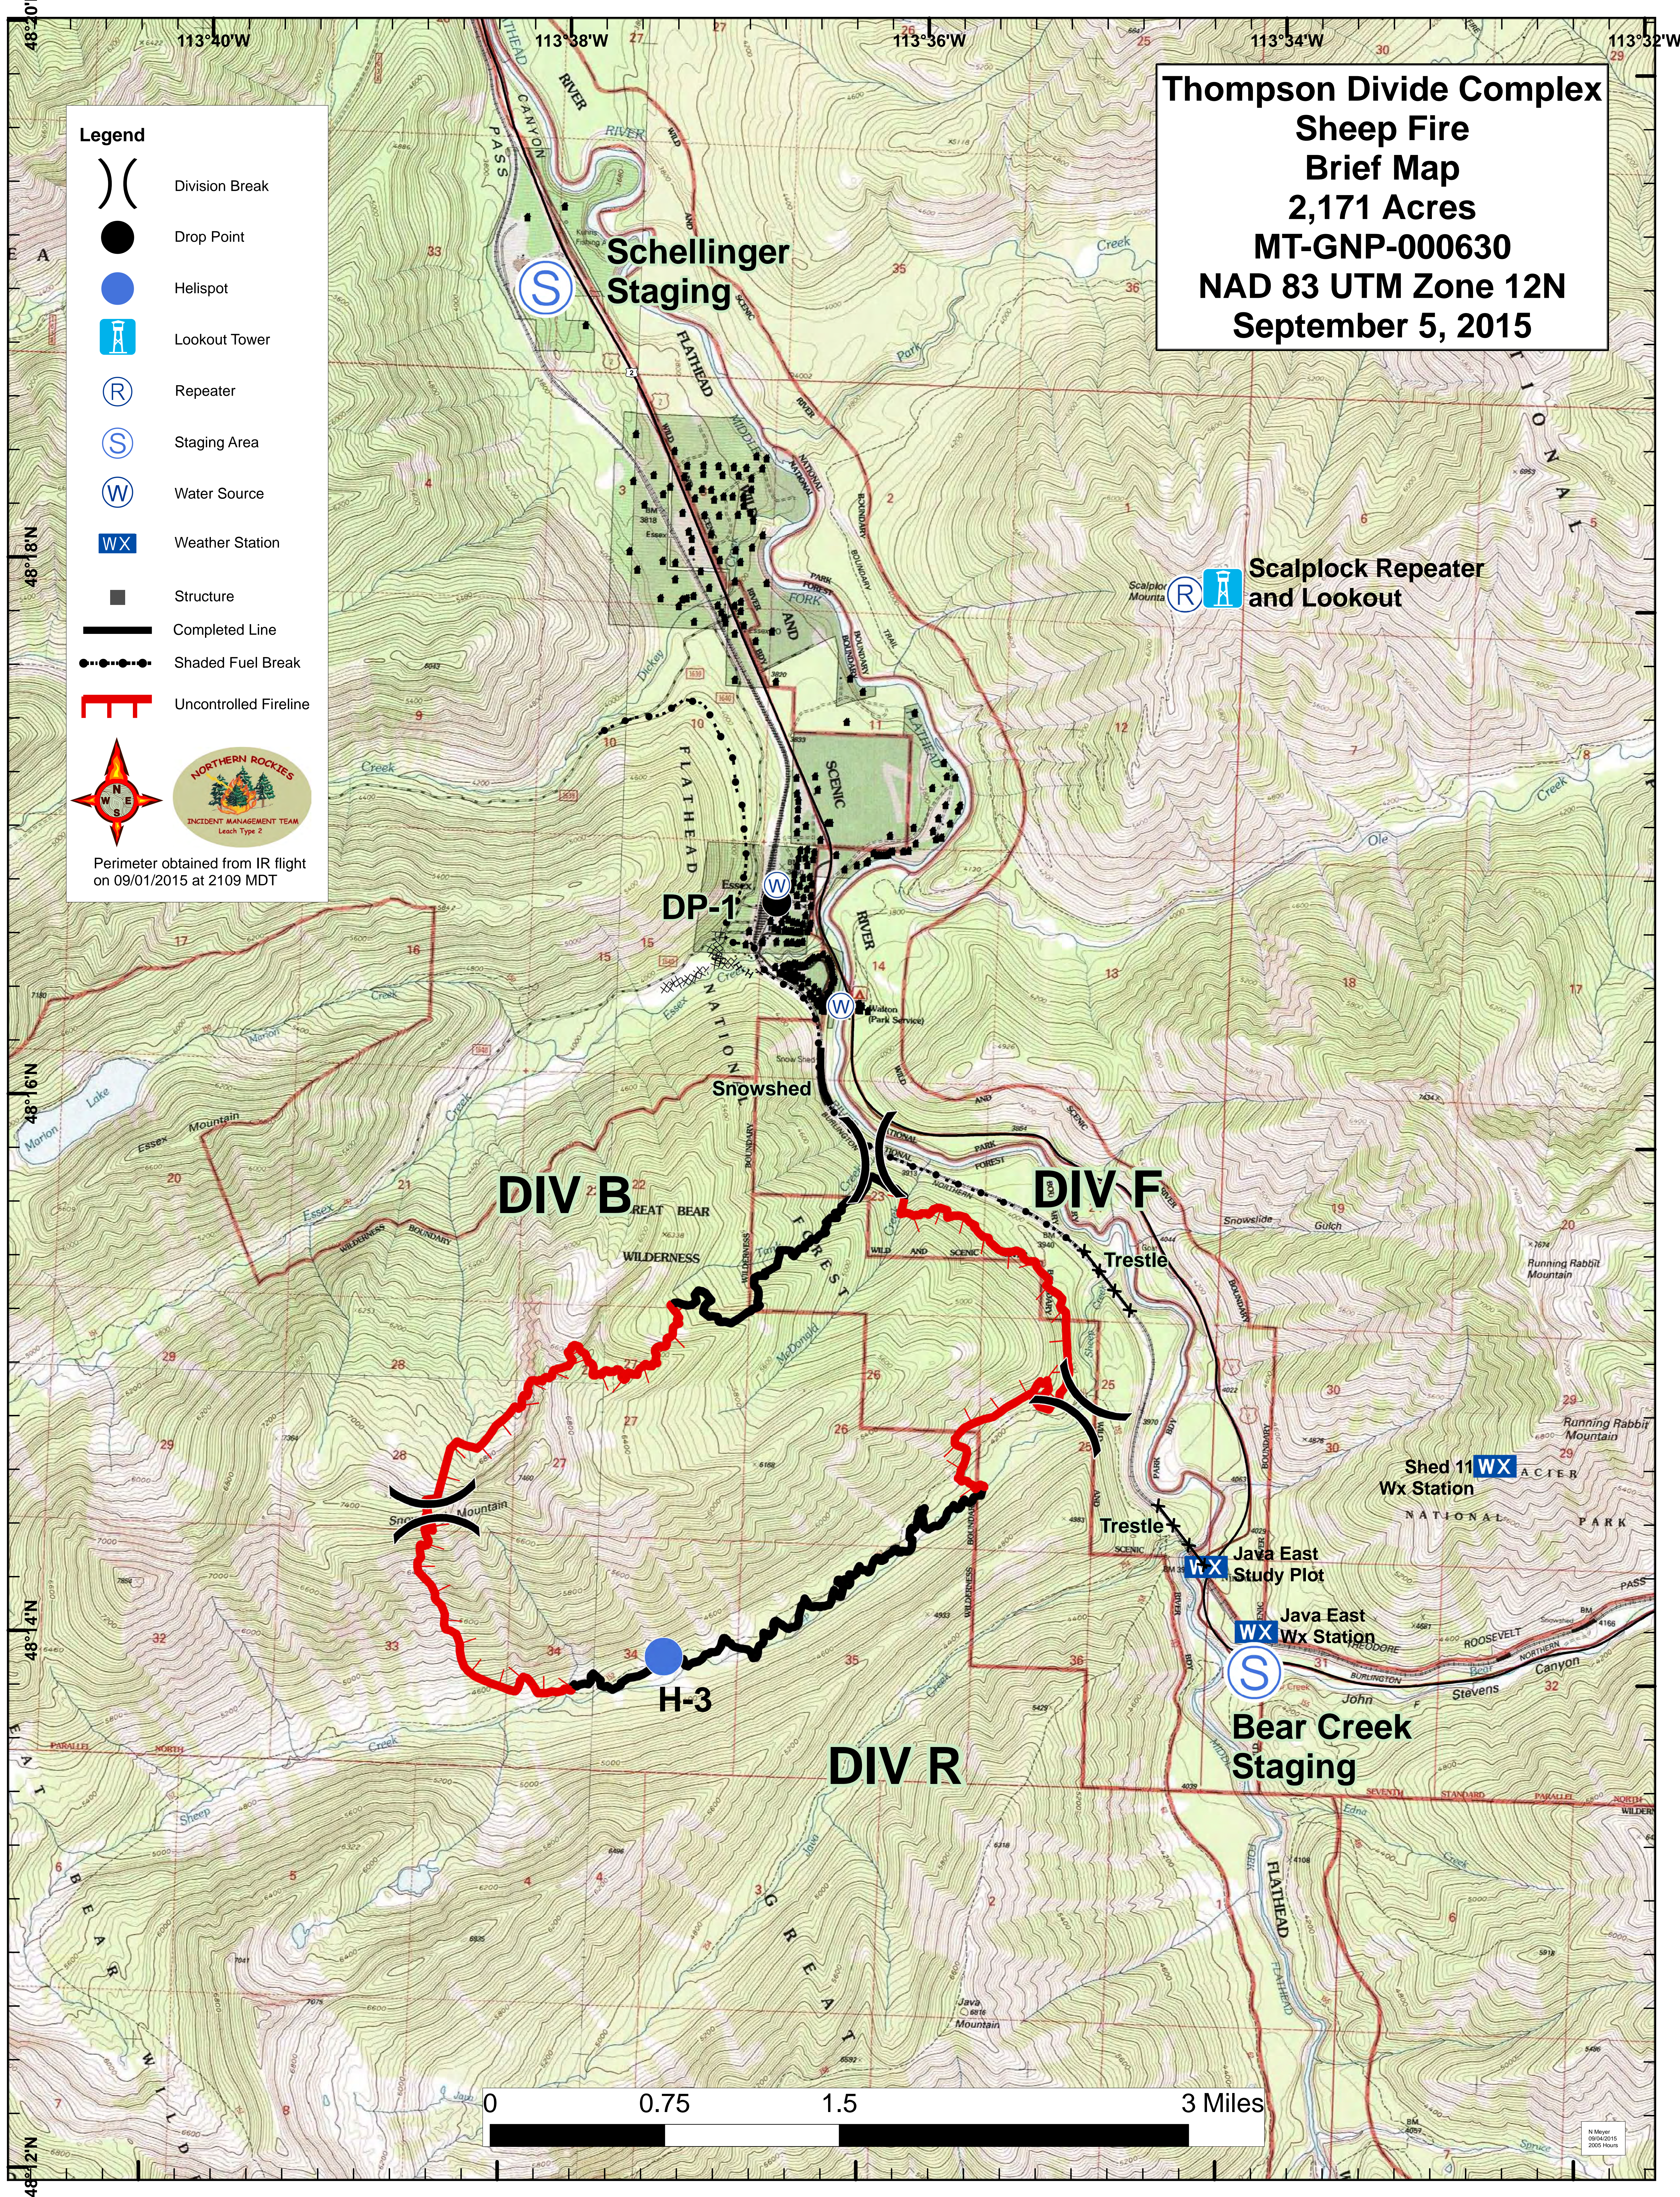

**Thompson Divide Complex
Sheep Fire
Brief Map
2,171 Acres
MT-GNP-000630
NAD 83 UTM Zone 12N
September 5, 2015**

Legend

- Division Break
- Drop Point
- Helispot
- Lookout Tower
- Repeater
- Staging Area
- Water Source
- Weather Station
- Structure
- Completed Line
- Shaded Fuel Break
- Uncontrolled Fireline

Perimeter obtained from IR flight on 09/01/2015 at 2109 MDT

NORTHERN ROCKIES INCIDENT MANAGEMENT TEAM Leach Type 2

DIV B

DIV F

DIV R

Schellinger Staging

Scallock Repeater and Lookout

DP-1

Snowshed

Trestle

Trestle

Java East Study Plot

Java East Wx Station

Bear Creek Staging

H-3