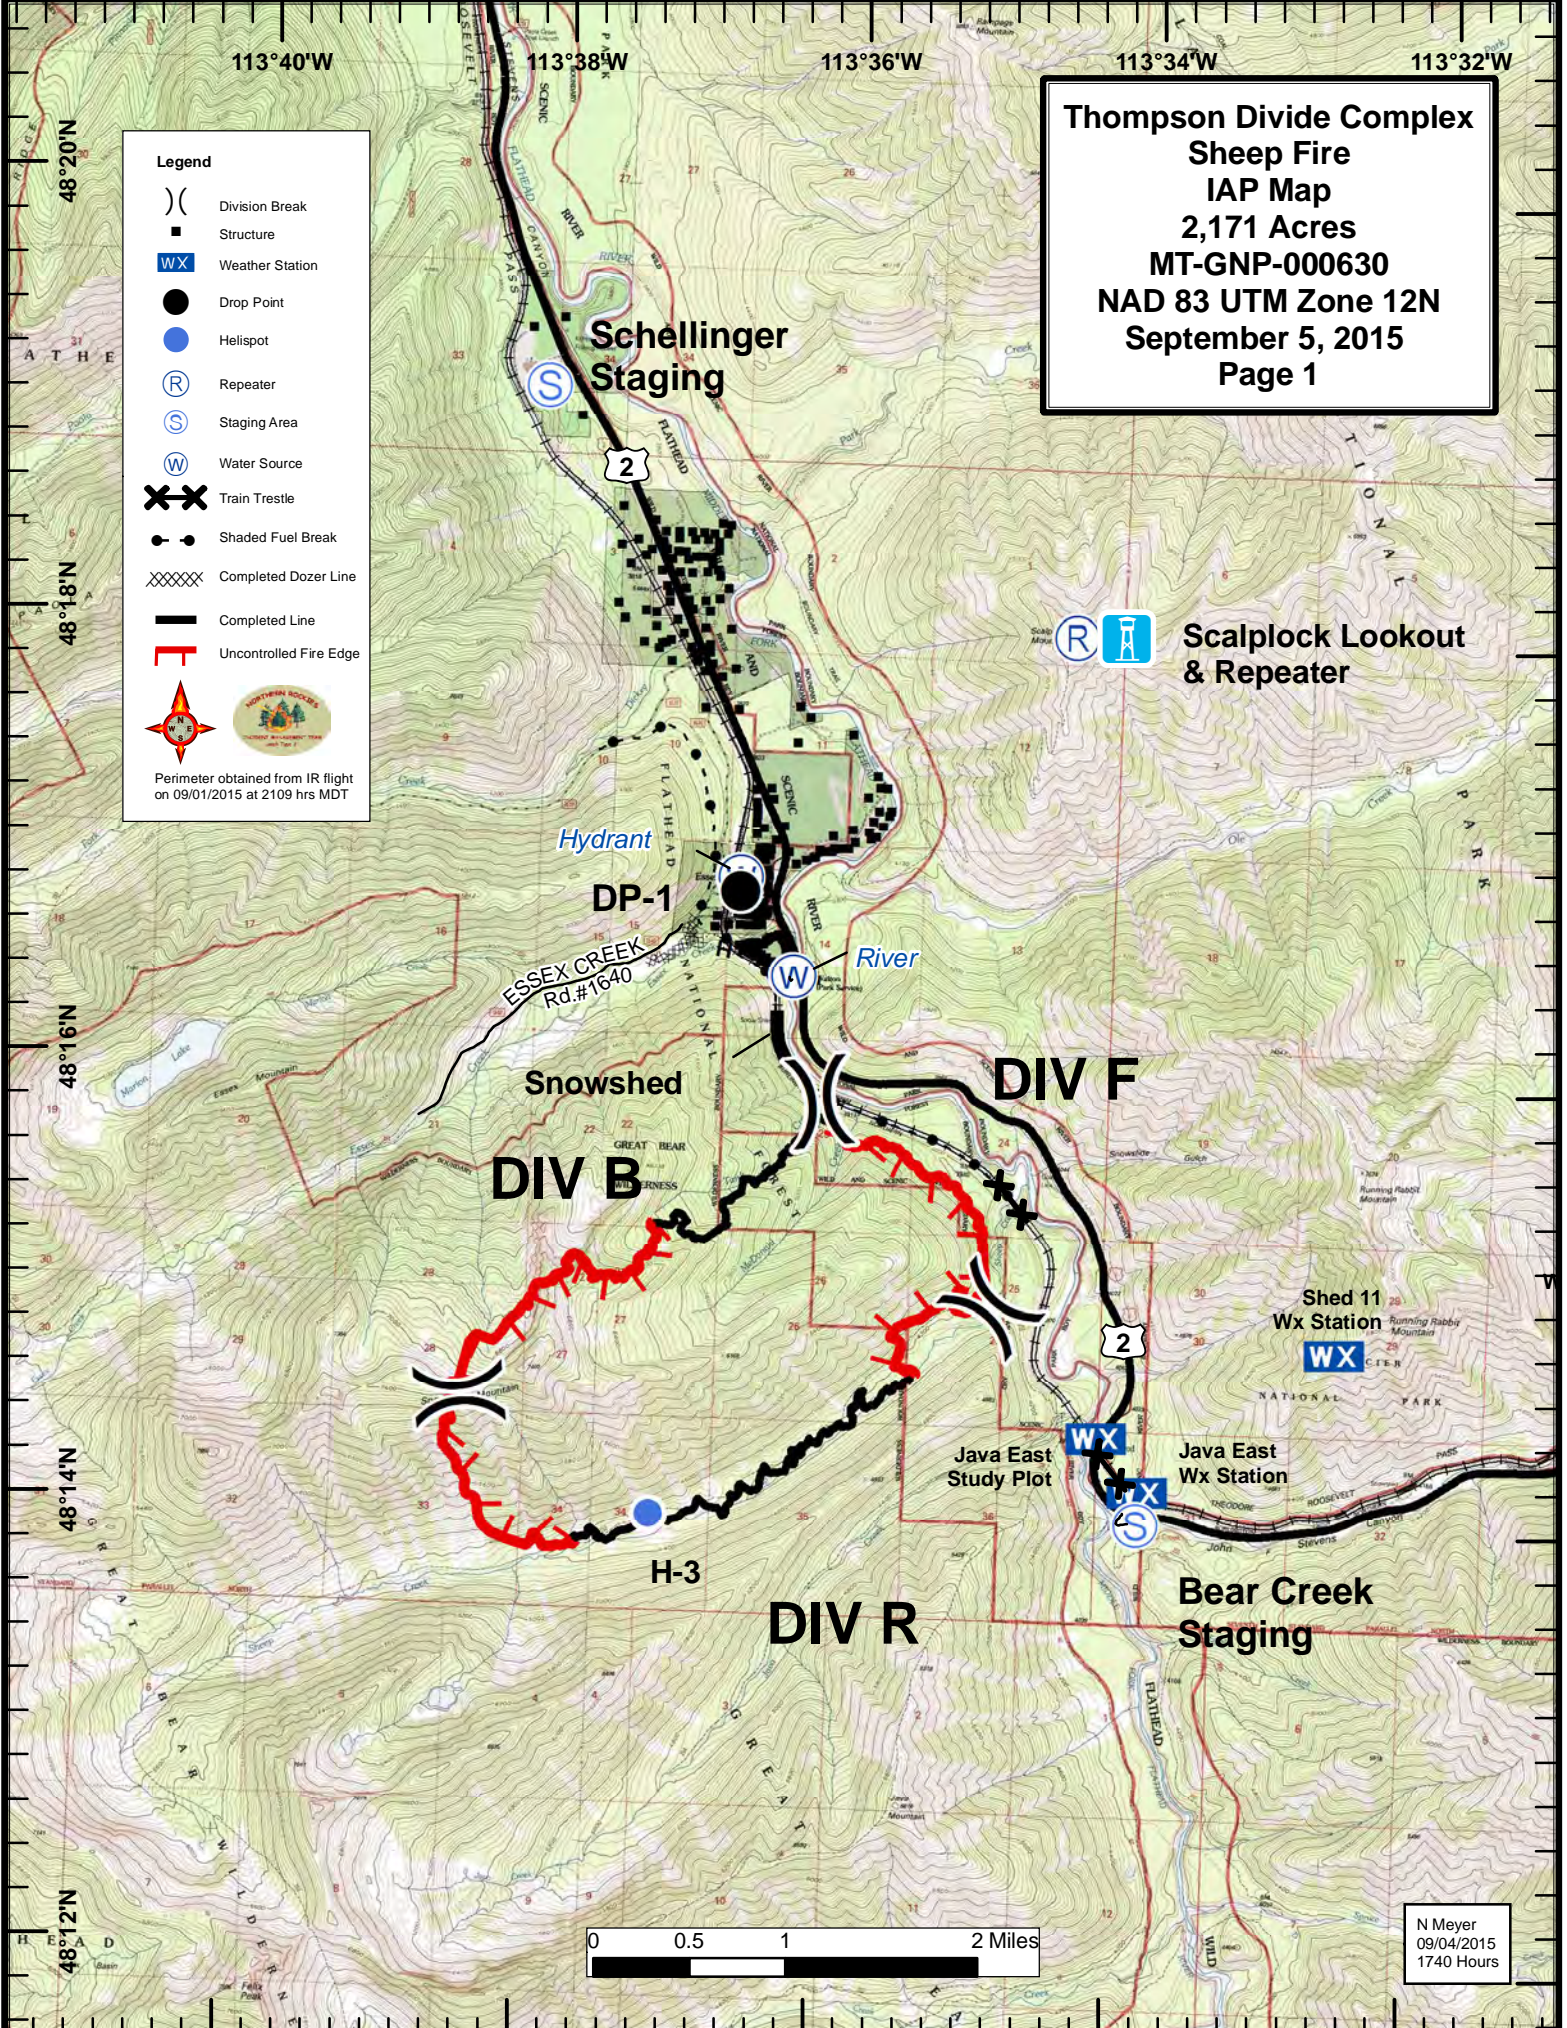

**Thompson Divide Complex  
Sheep Fire  
IAP Map  
2,171 Acres  
MT-GNP-000630  
NAD 83 UTM Zone 12N  
September 5, 2015  
Page 1**

**Legend**

- Division Break
- Structure
- Weather Station
- Drop Point
- Helispot
- Repeater
- Staging Area
- Water Source
- Train Trestle
- Shaded Fuel Break
- Completed Dozer Line
- Completed Line
- Uncontrolled Fire Edge

Perimeter obtained from IR flight on 09/01/2015 at 2109 hrs MDT

N Meyer  
09/04/2015  
1740 Hours