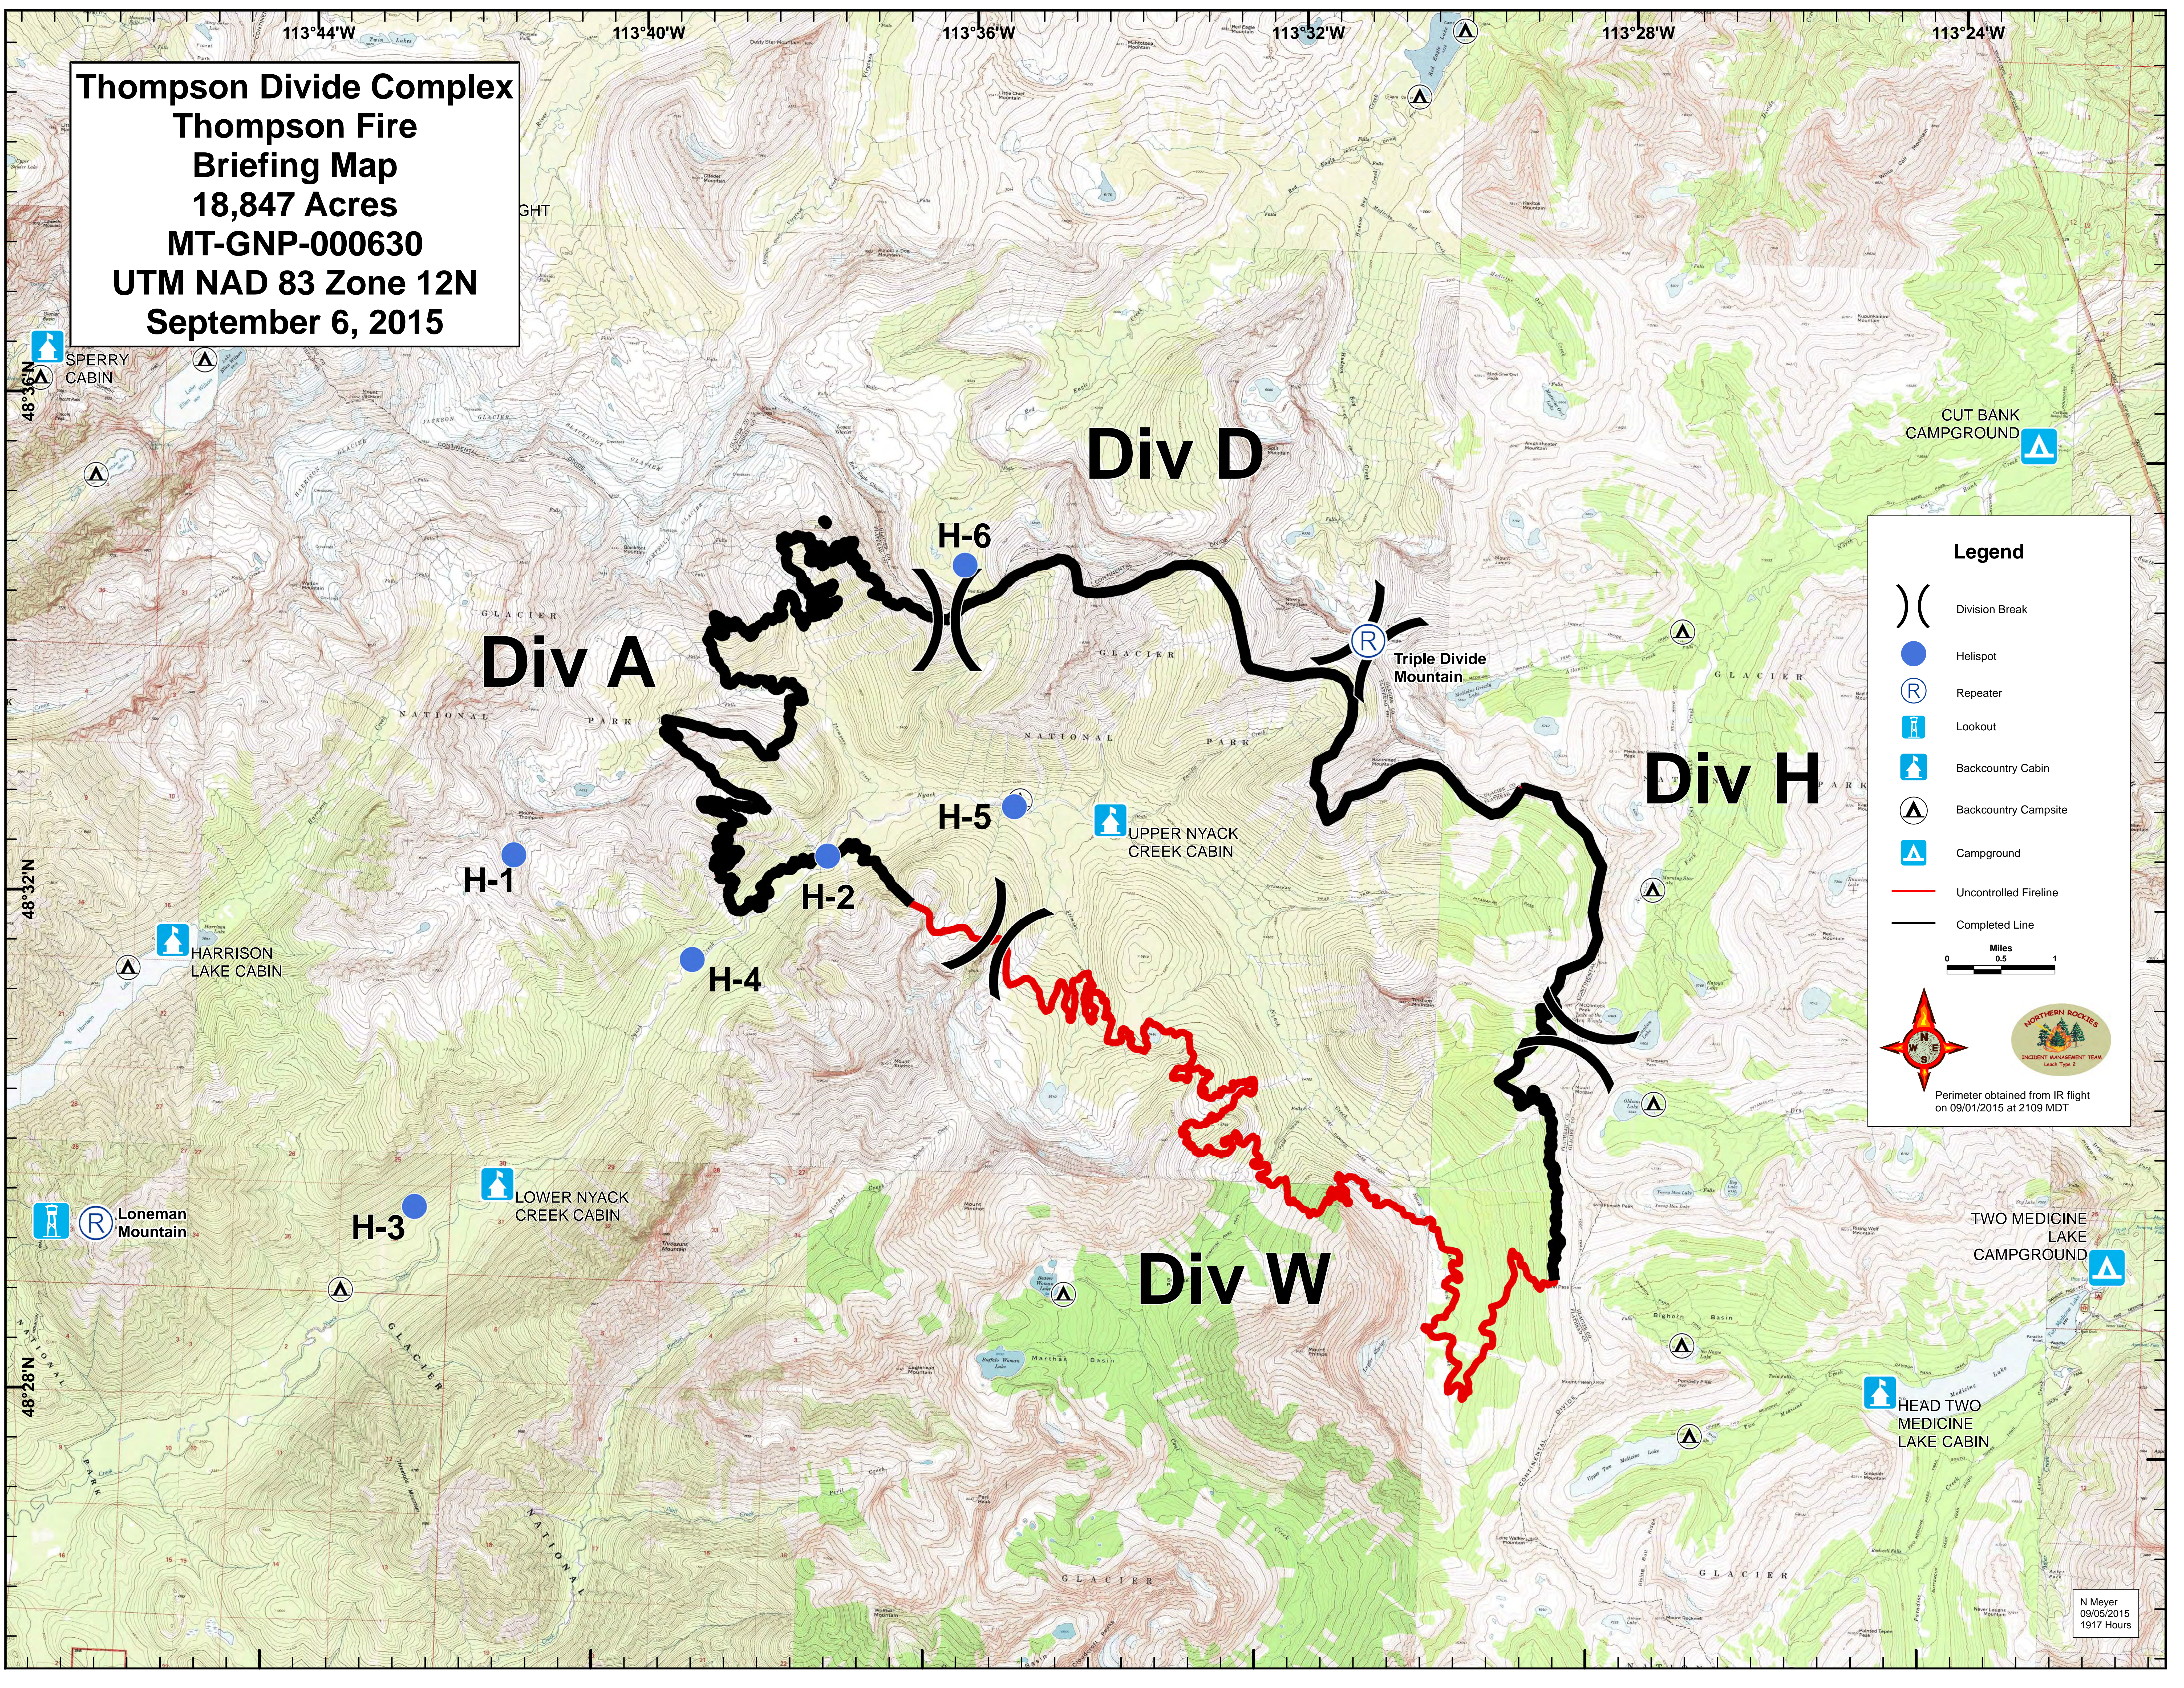

Thompson Divide Complex
Thompson Fire
Briefing Map
18,847 Acres
MT-GNP-000630
UTM NAD 83 Zone 12N
September 6, 2015

Legend

- Division Break
- Helispot
- Repeater
- Lookout
- Backcountry Cabin
- Backcountry Campsite
- Campground
- Uncontrolled Fireline
- Completed Line

Miles
0 0.5 1

Perimeter obtained from IR flight on 09/01/2015 at 2109 MDT

NORTHERN ROCKIES
INCIDENT MANAGEMENT TEAM
Level Type 2