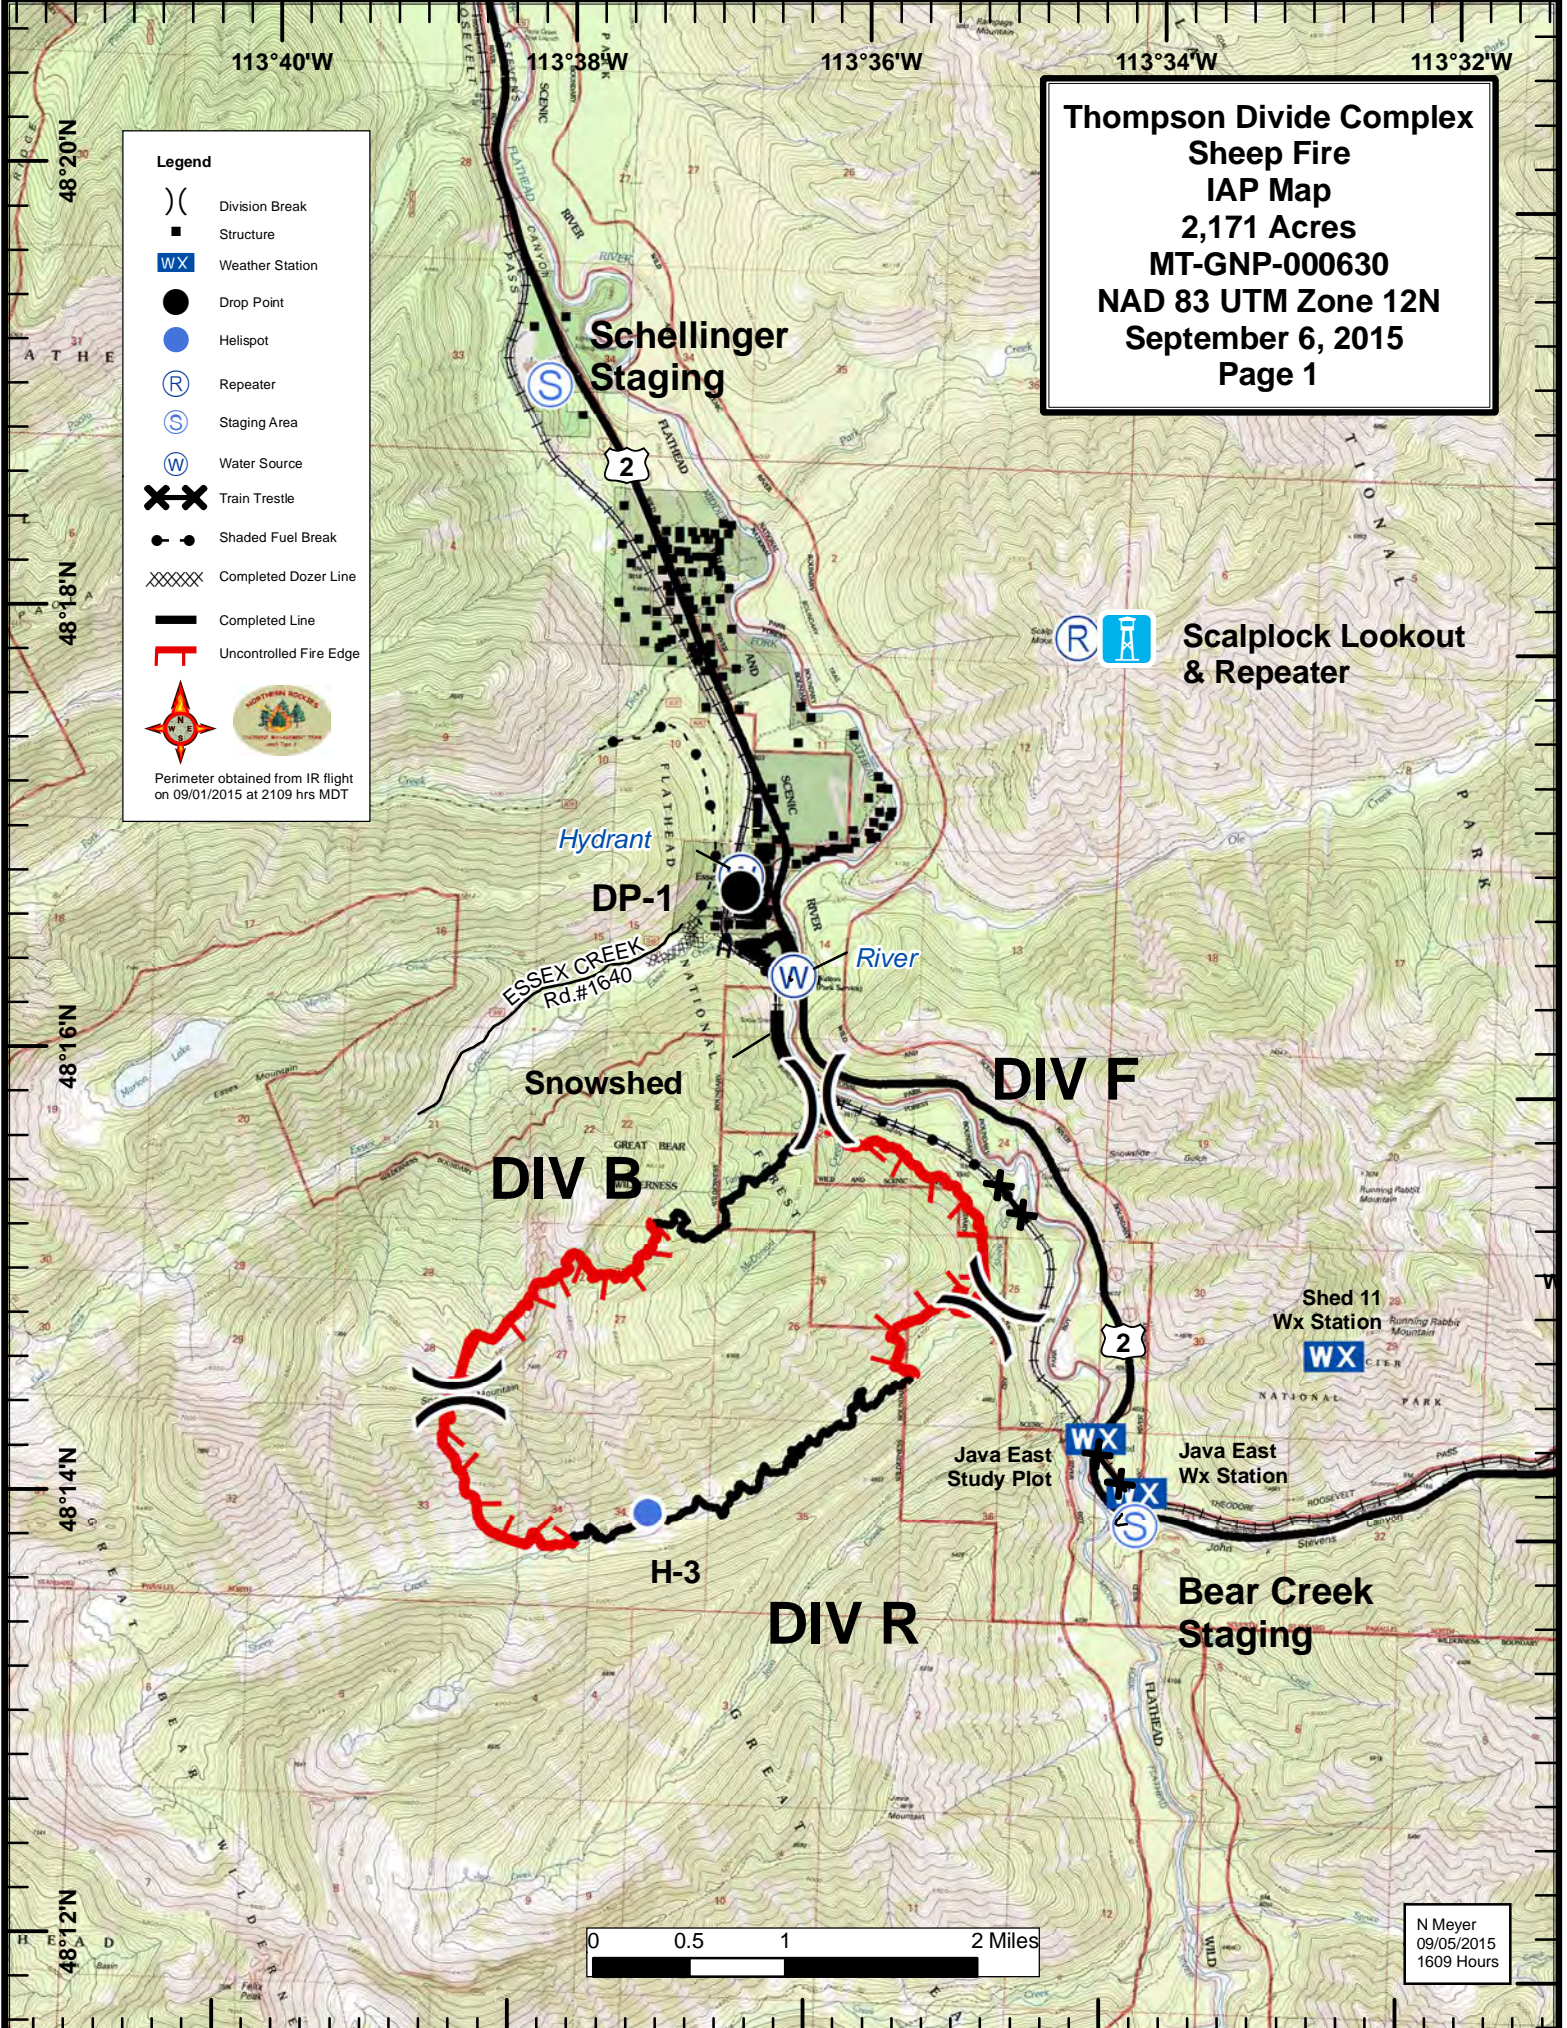

**Thompson Divide Complex
Sheep Fire
IAP Map
2,171 Acres
MT-GNP-000630
NAD 83 UTM Zone 12N
September 6, 2015
Page 1**

Legend

- Division Break
- Structure
- Weather Station
- Drop Point
- Helispot
- Repeater
- Staging Area
- Water Source
- Train Trestle
- Shaded Fuel Break
- Completed Dozer Line
- Completed Line
- Uncontrolled Fire Edge

Perimeter obtained from IR flight on 09/01/2015 at 2109 hrs MDT

N Meyer
09/05/2015
1609 Hours