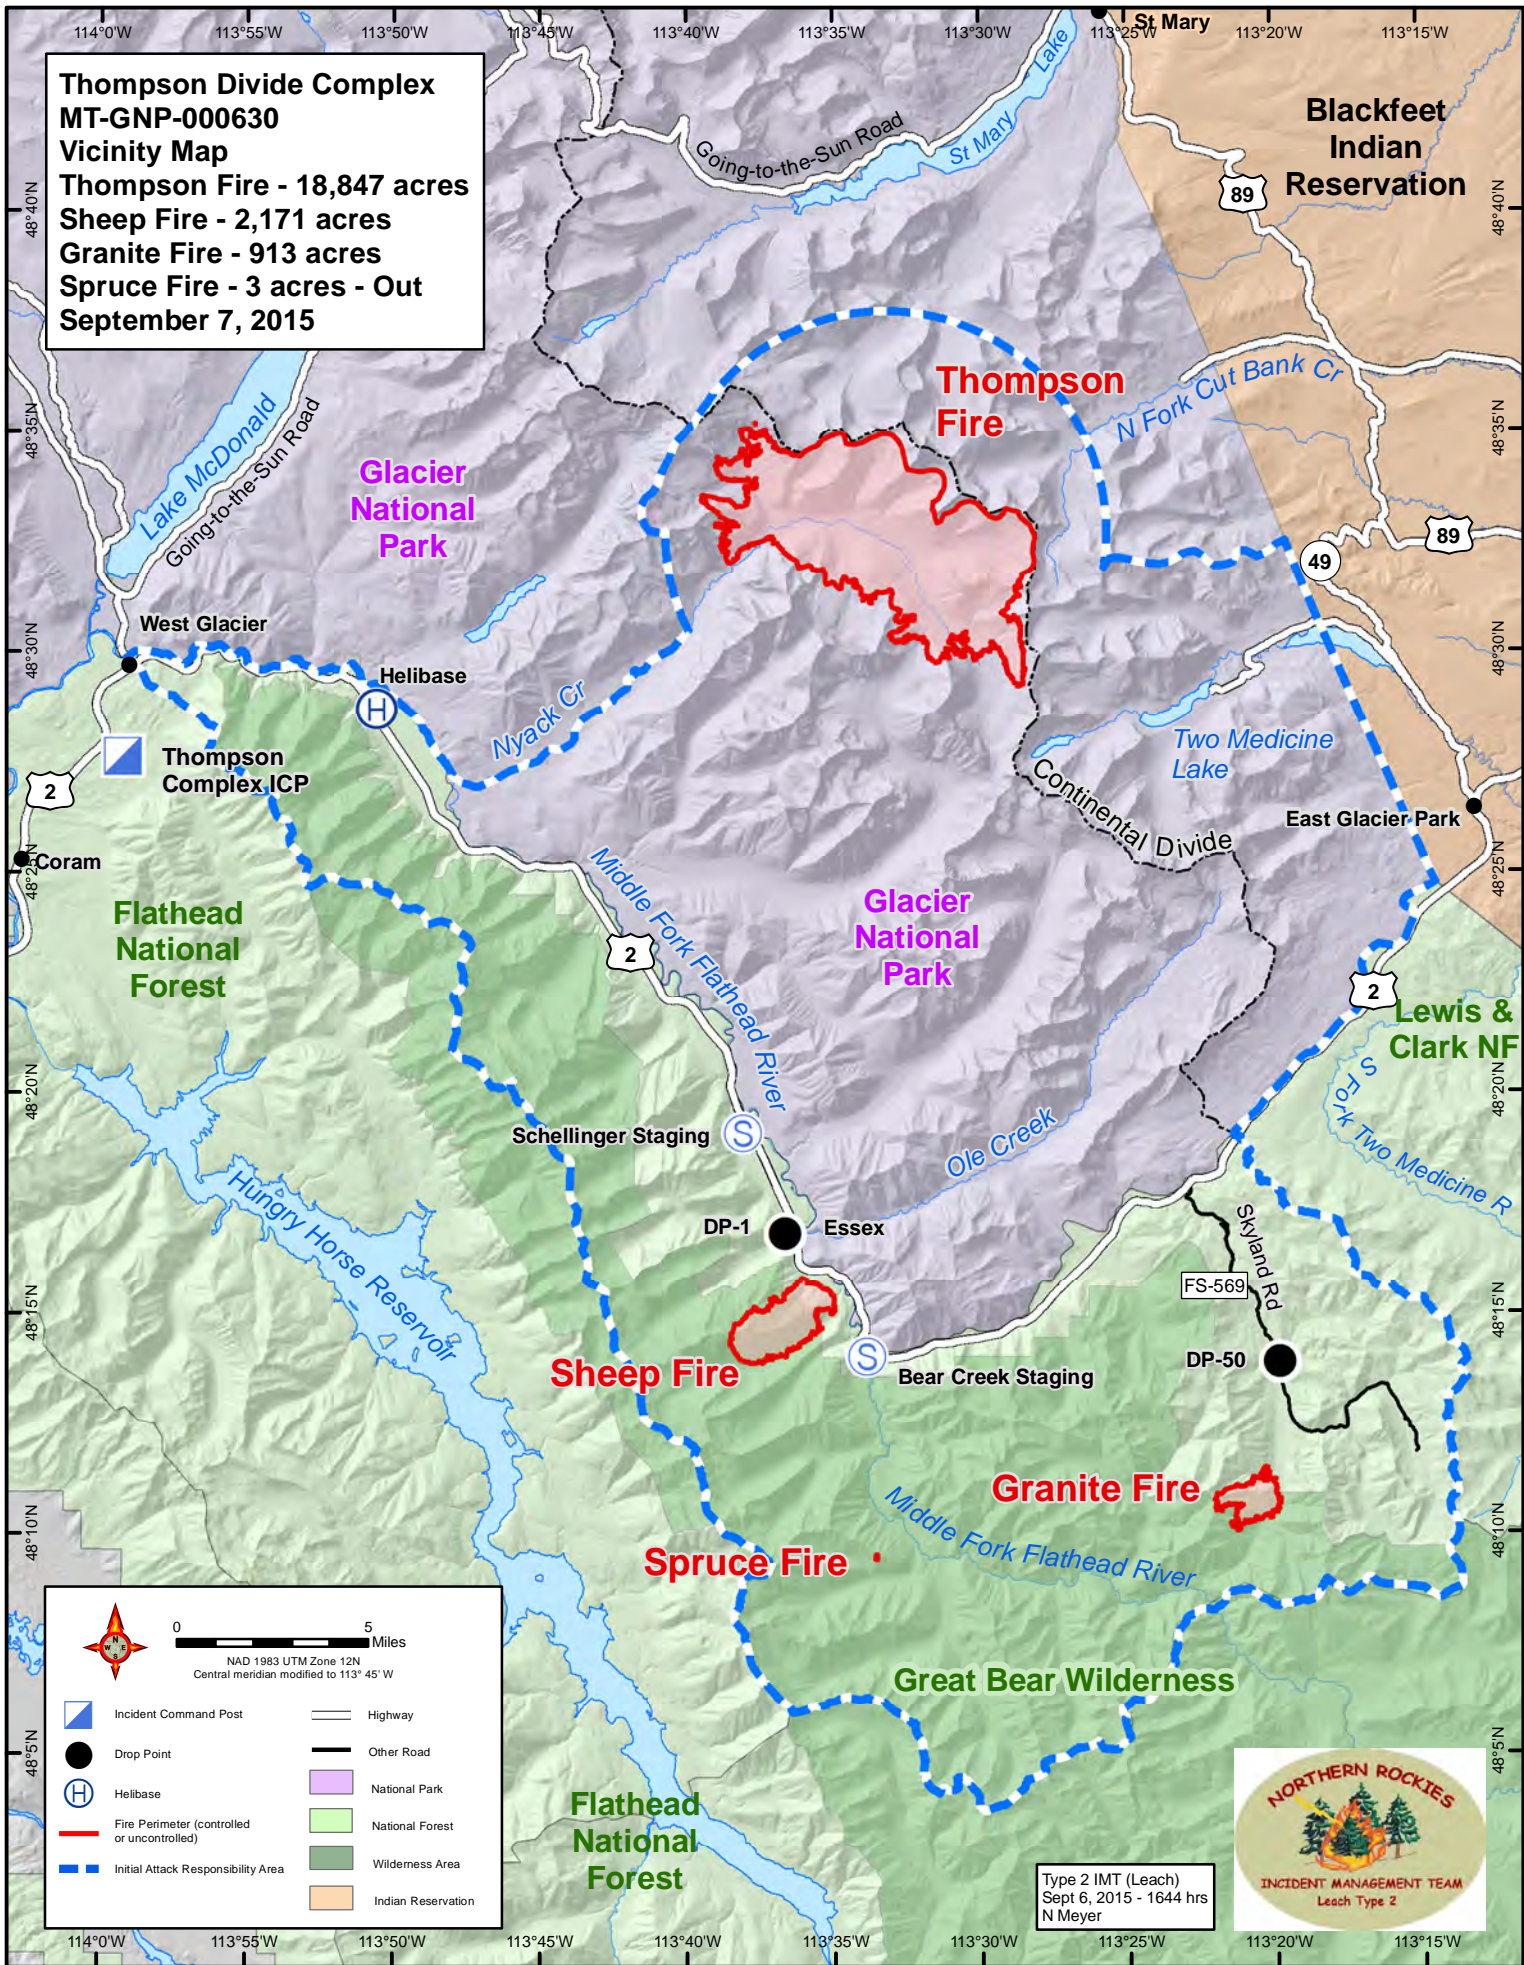

**Thompson Divide Complex
MT-GNP-000630
Vicinity Map**
Thompson Fire - 18,847 acres
Sheep Fire - 2,171 acres
Granite Fire - 913 acres
Spruce Fire - 3 acres - Out
September 7, 2015

Type 2 IMT (Leach)
 Sept 6, 2015 - 1644 hrs
 N Meyer