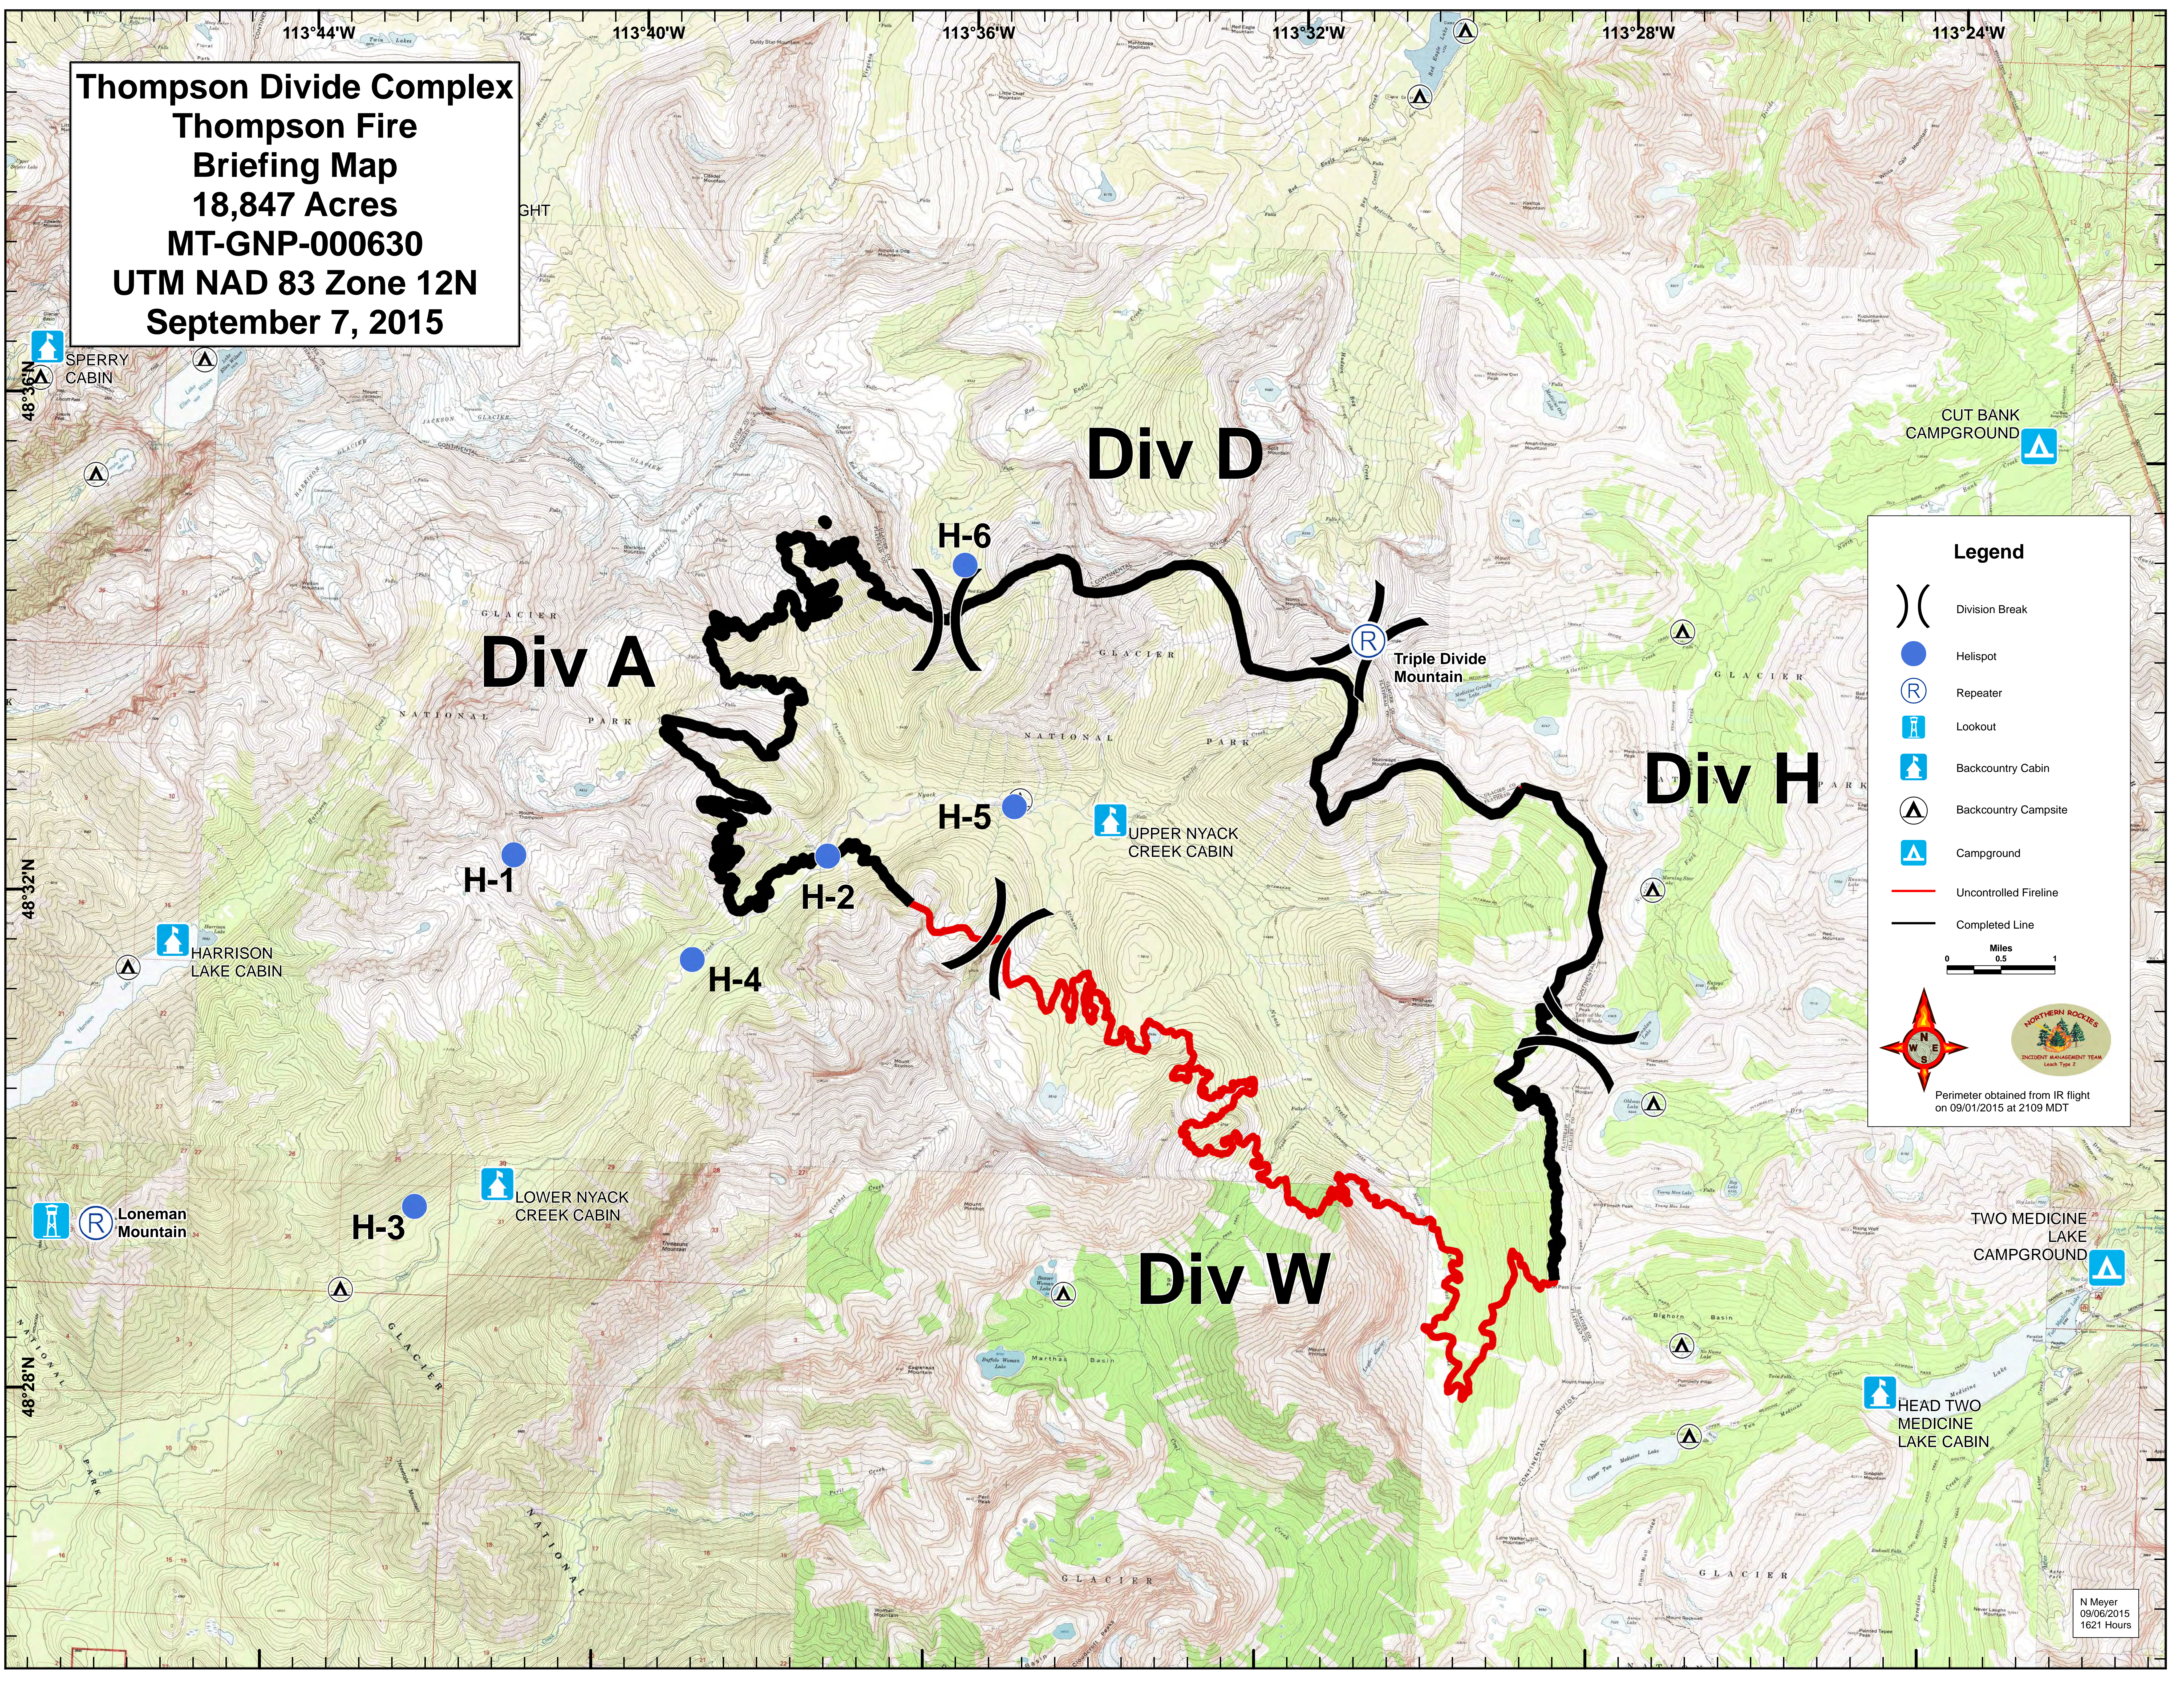

Thompson Divide Complex
Thompson Fire
Briefing Map
18,847 Acres
MT-GNP-000630
UTM NAD 83 Zone 12N
September 7, 2015

Legend

- () Division Break
- Helispot
- (R) Repeater
- 🔍 Lookout
- 🏠 Backcountry Cabin
- ⚠ Backcountry Campsite
- ⚠ Campground
- Uncontrolled Fireline
- Completed Line

Miles
0 0.5 1

Perimeter obtained from IR flight on 09/01/2015 at 2109 MDT